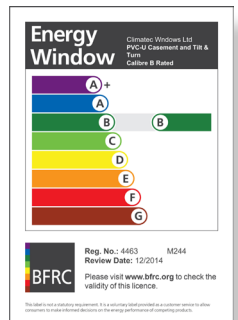

CLIMATEC CALIBRE 'B' RATED - LICENCE NO 4463

DOUBLE GLAZED WINDOWS:-

Calibre 55mm, 5 Chamber, Bevelled Sash

Calibre 55mm, 5 Chamber, Tilt & Turn