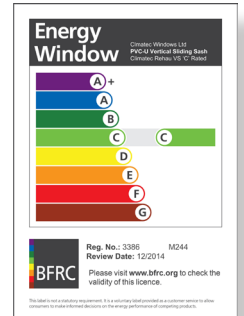

Energy Rated Windows - Ratings & Specifications

Climatec Window's portfolio of products include a range of energy rated windows under the BFRC Rating Scheme.

For full glass and frame specification visit www.climatec-windows.co.uk

Climatec Window's portfolio of products include a range of energy rated windows under the BFRC Rating Scheme.

For full glass and frame specification visit www.climatec-windows.co.uk

CLIMATEC REHAU VS 'A' RATED - LICENCE NO 3977