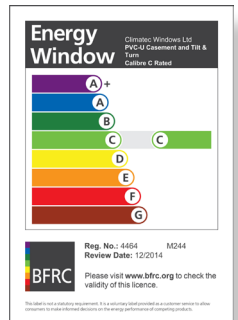

CLIMATEC CALIBRE 'C' RATED - LICENCE NO 4464

DOUBLE GLAZED WINDOWS:-

Calibre 67mm, 5 Chamber, Bevelled Sash

Calibre 67mm, 5 Chamber, Tilt & Turn