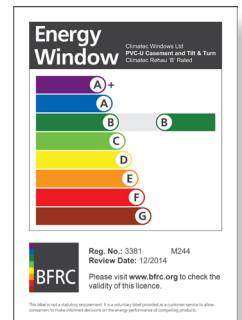

CLIMATEC REHAU 'B' RATED - LICENCE NO 3381

DOUBLE GLAZED WINDOWS:-

- **Total70c** 52mm, 3 Chamber, Bevelled & Ogee Sash
- **Total70c** 52mm, 3 Chamber, Externally Beaded Bevelled Sash
- **Total70c** 52mm, 5 & 6 Chamber, Bevelled & Ogee Sash
- **Total70c** 62mm, 3 Chamber, Bevelled & Ogee Sash
- **Total70c** 62mm, 5 Chamber, Bevelled & Ogee Sash
- **Total70c** 62mm, 3 & 5 Chamber, Tilt & Turn
- **Total70c** 72mm, 3 Chamber, Bevelled & Ogee Sash
- **Total70c** 72mm, 5 Chamber, Bevelled & Ogee Sash

- **Total70s** 52mm, 3 Chamber, Fully Sculptured Sash
- **Total70s** 62mm, 3 Chamber, Fully Sculptured Sash
- **Total70s** 62mm, 3 Chamber, Tilt & Turn