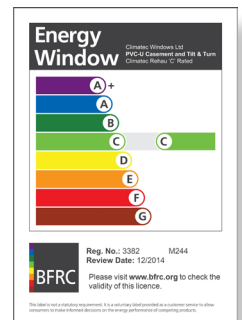

CLIMATEC REHAU 'C' RATED - LICENCE NO 3382

DOUBLE GLAZED WINDOWS:-

- **Total70c** 52mm, 3 Chamber, Bevelled & Ogee Sash
- **Total70c** 52mm, 3 Chamber, Externally Beaded Bevelled Sash
- **Total70c** 52mm, 5 & 6 Chamber, Bevelled & Ogee Sash
- **Total70c** 62mm, 3 Chamber, Bevelled & Ogee Sash
- **Total70c** 62mm, 5 Chamber, Bevelled & Ogee Sash
- **Total70c** 62mm, 3 & 5 Chamber, Tilt & Turn
- **Total70c** 72mm, 3 Chamber, Bevelled & Ogee Sash
- **Total70c** 72mm, 5 Chamber, Bevelled & Ogee Sash

- **Total70s** 52mm, 3 Chamber, Fully Sculptured Sash
- **Total70s** 62mm, 3 Chamber, Fully Sculptured Sash
- **Total70s** 62mm, 3 Chamber, Tilt & Turn

Total70r 72mm, 3 chamber, Fully Reversible