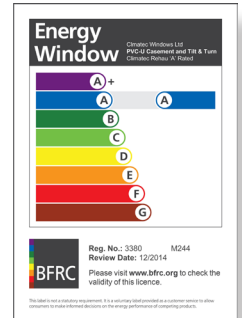

TRIPLE GLAZED WINDOWS:-

- **Total70c** 52mm, 3 Chamber, Bevelled & Ogee Sash
- **Total70c** 62mm, 3 Chamber, Bevelled & Ogee Sash
- **Total70c** 62mm, 3 Chamber, Tilt & Turn
- **Total70c** 72mm, 3 Chamber, Bevelled & Ogee Sash
- **Total70c** 72mm, 3 Chamber, Tilt & Turn

- **Total70s** 52mm, 3 Chambered, Fully Sculptured Sash
- **Total70s** 62mm, 3 Chamber, Fully Sculptured Sash
- **Total70s** 62mm, 3 Chamber, Tilt & Turn
- **Total70s** 72mm, 3 Chamber, Fully Sculptured Sash
- **Total70s** 72mm, 3 Chamber, Tilt & Turn