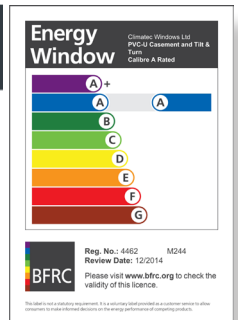

Energy Rated Windows - Ratings & Specifications

Climatec Window's portfolio of products include a range of energy rated windows under the BFRC Rating Scheme.

For full glass and frame specification visit www.climatec-windows.co.uk

Climatec Window's portfolio of products include a range of energy rated windows under the BFRC Rating Scheme.

For full glass and frame specification visit www.climatec-windows.co.uk

CLIMATEC REHAU VS 'A' RATED - LICENCE NO 3977

CLIMATEC CALIBRE 'A' RATED - LICENCE NO 4462

CALIBRE

DOUBLE GLAZED WINDOWS:-

Calibre 55mm, 5 Chamber, Bevelled Sash

Calibre 67mm, 5 Chamber, Bevelled Sash

Calibre 55mm, 5 Chamber, Tilt & Turn

Calibre 67mm, 5 Chamber, Tilt & Turn