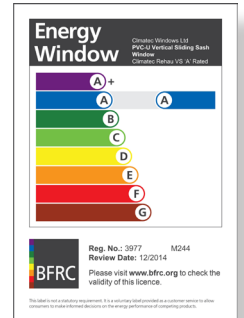

CLIMATEC REHAU VS 'A' RATED - LICENCE NO 3977

DOUBLE GLAZED WINDOWS:-

Heritage 42mm Slim Top Sash, 52.5mm Intermediate Bottom Sash. 81mm Deep Bottom Rail.