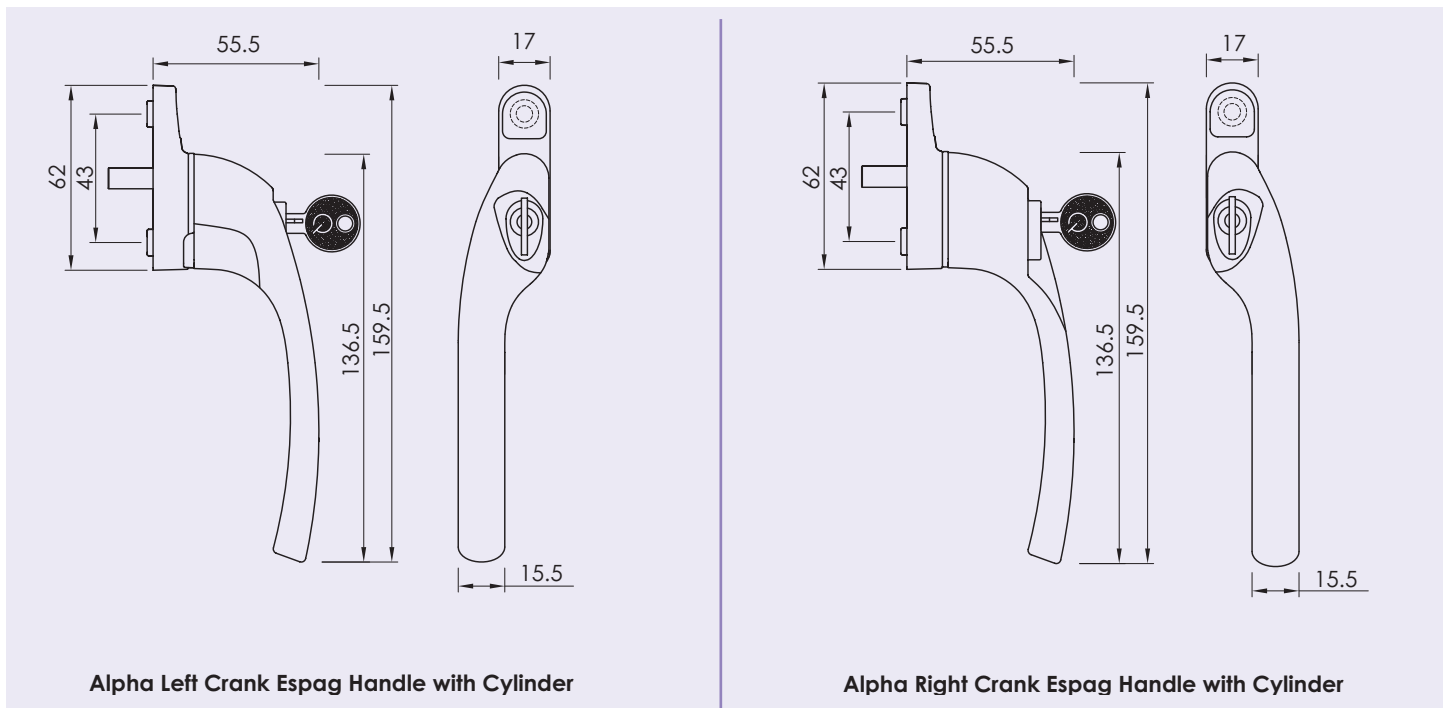

ALPHA CASEMENT WINDOW HANDLE

The Alpha casement window handle is a premium quality push to open handle, which complements the door furniture also available in the Alpha range.

- Sleek and stylish handle grip.
- 90° stop/click location washer
- Finishes available - white, black, satin, polished chrome, PVD gold finishes.
- Colour co-ordinated screw cover caps