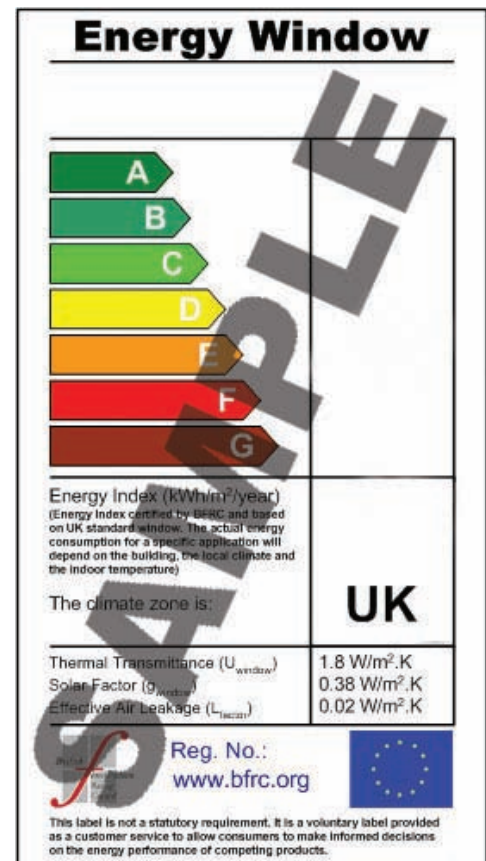

Product News

Energy Rated Windows - BFRC Rating Scheme

climatetec
windows limited

NEW: Climatec Windows are now offering energy rated windows under the BFRC Rating Scheme

Homeowners and housebuilders are continually seeking to improve the energy efficiency of their homes. With a new awareness of carbon footprints and greenhouse gasses, our customers are requiring more environmentally friendly products and are now replacing windows with energy efficient frames and glazing.

The Window Energy Rating (WER) system under the BFRC rating scheme gives consumers a better understanding of how energy efficient windows can cut carbon emissions and reduce household bills.

It is now apparent that installers and fitters of windows must be able to offer their specifiers a BFRC Rated window. With the introduction of Home Improvement Packs for all homes being sold, new housebuilds now requiring a CSH rating, plus new building regulations being introduced in 2010, the BFRC rating is fast becoming a 'must have'.

Window Type	BFRC Rating Band
Classic	A
Contour	A
Classic	B
Contour	B
Classic	C
Contour	C
V/S	C

SEE OVERLEAF FOR FULL SPECIFICATION FOR EACH BFRC RATING

CLIMATEC'S BFRC RATED WINDOWS:-

A RATING - ECO CLASSIC/CONTOUR