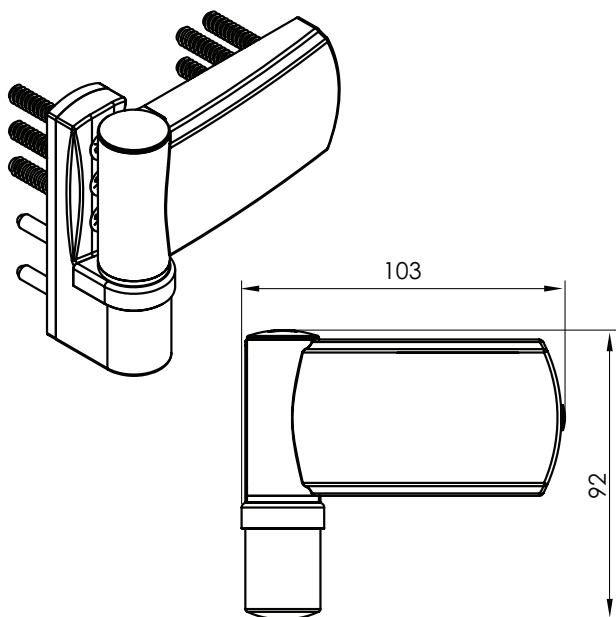

UPDATED PRODUCT - Door Flag Hinge

This new premium quality flag hinge is now available from Climatec Windows

- Quality flag hinge for rebated doors with upstand heights between 13.5mm and 25.5mm
- Available in six colour options - white, brown, tan, black, polished gold and polished chrome
- Tested to achieve corrosion resistance of grade 5, BS EN 1670
- Full 3D adjustment
- Adjustment gap cover
- Allows up to 190° opening angle
- Capable of exceeding PAS23 and PAS24