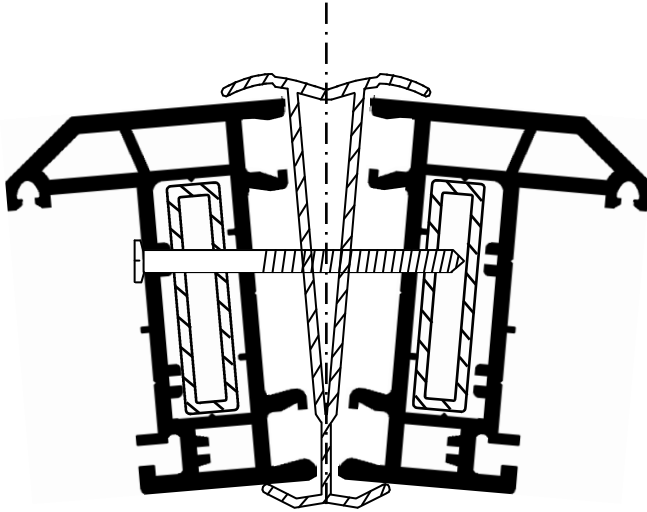

NEW 170° PLANT ON BOW BAY JOINERS

170° Angle - Standard

172° Angle - using 2mm Packers

165° Angle - using 2mm Packers

170° Bay Joiner

Scale NTS

Sheet 1