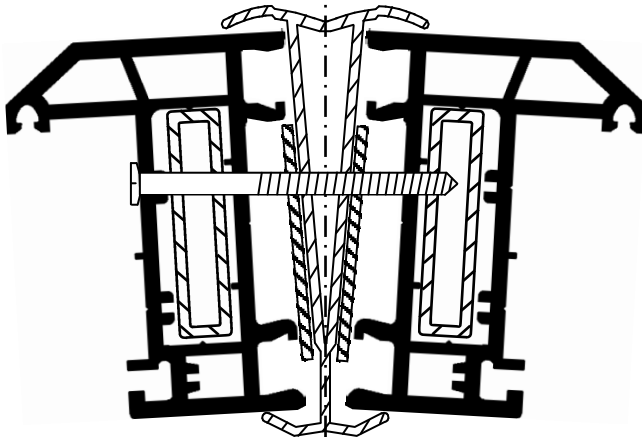

NEW 170° PLANT ON BOW BAY JOINERS

170° Angle - Standard

172° Angle - using 2mm Packers

165° Angle - using 2mm Packers

170° Bay Joiner

Scale NTS

Sheet 1