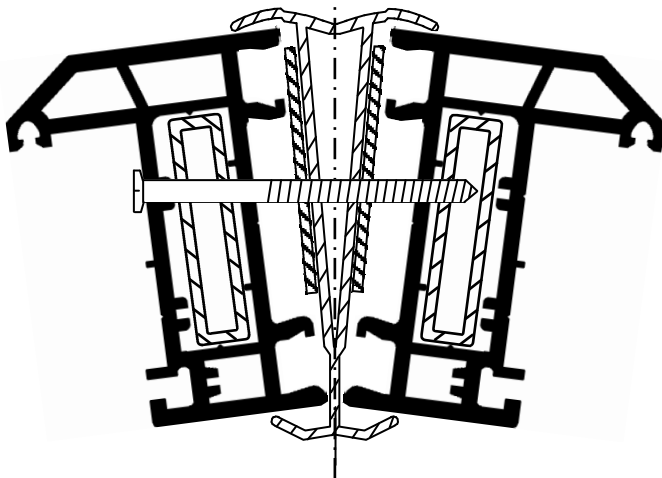

NEW 170° PLANT ON BOW BAY JOINERS

170° Angle - Standard

172° Angle - using 2mm Packers

165° Angle - using 2mm Packers

170° Bay Joiner

Scale NTS

Sheet 1