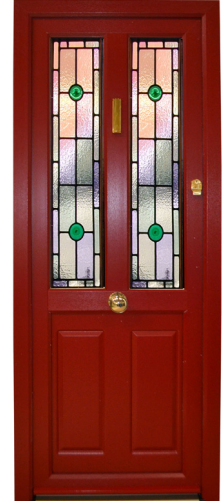

Product News - Climatec Period Door Collection

The Climatec Period Door Collection features a selection of front doors designed to replicate the architectural styles of timber doors found on properties built in the 1700s, 1800s and 1900s.

the **ART DECO**
(design influences by
properties built 1925-1939)

the **1930'S** (design
influences by properties
built in the 1930s)

Colours available:

Ruby Red
Elephant Grey
Racing Green
Chartwell Green
Clotted Cream
White Ash
Black Brown
Anthracite Grey

Plus any RAL painted colour

- PVCu doors bespoke to original property type
- Variety of glass designs available
- Fitted with Sigma Hybrid Hinges
- MACO ZTA slam shut door locks for authenticity
- Choice of doctor knockers, finger pulls and centre knobs complete the traditional look