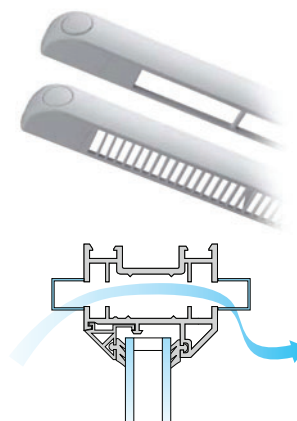

PRODUCT HARDWARE

NEW Window & Door Furniture

As part of Climatec's continued improvement scheme we are always looking at ways to offer the best quality products for the best value for money.

Therefore, following the introduction of the Sigma Flag Hinge for residential doors in 2010, we are now replacing our current window and door furniture with the Sigma's complementary suite 'Alpha'.

Robust and functionally innovative, this furniture is suited throughout the range, ensuring a perfect colour match across our windows and doors.

SIGMA DOOR HINGE

Our current flag hinge, Sigma, is strong, looks great and gives plenty of adjustment on site.

- Available in brown, tan, polished chrome, PVD gold, white and black finishes
- +/-4mm height adjustment with cover to conceal adjustment gap
- +/-5mm lateral adjustment
- +/-0.75mm compression adjustment
- Up to 120kg sash weight
- Allows 190° opening
- Designed to resist direct attack
- Capable of exceeding requirement of PAS24

ALPHA DOOR HANDLE

Complementing the Sigma, the Alpha door handle looks and feels great, and offers important benefits.

- Lever/Lever & Lever/Pad handles
- Available in polished chrome, PVD gold, white, black and brown finishes
- Designed to fit our security door locks
- Strong handle spring for positive operation
- User-friendly outer pad
- Cylinder hole flange gives additional security and eliminates gap around cylinder

ALPHA WINDOW HANDLE

The Alpha window handle carries over the appearance of our doors to our windows.

- Available in polished chrome, PVD gold, polished gold, white and black finishes
- Sleek and stylish handle grip
- 90° positive stop/click location washer
- Complements style of Alpha door handle

NEW SLIMLINE SLOTVENTS