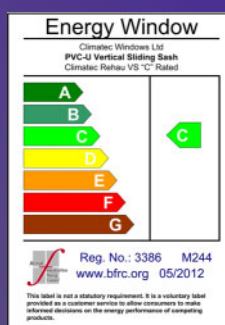

- Energy Ratings - Brand NEW Licences and Ratings to further benefit our customers

.... and more

MORE NEWS FROM CLIMATEC WINDOWS INSIDE.../

11-14 Fletchers Square, Temple Farm Industrial Estate, Southend-on-Sea, Essex SS2 5RN
Telephone: 01702 613733 Fax: 01702 613367 www.climatec-windows.co.uk