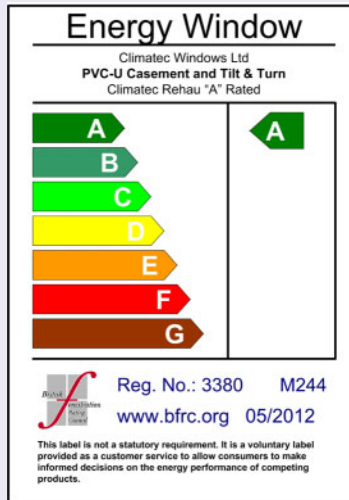

The new licence numbers and the windows contained within each licence are shown below:-

REHAU 'A' Rated – Licence No 3380:

- A Rated – Classic
- A Rated - Contour
- A Rated – Classic – Externally Beaded
- A Rated – Tritec

REHAU 'B' Rated – Licence No 3381:

- B Rated – Classic
- B Rated – Contour
- B Rated – Classic – Externally Beaded
- B Rated – Classic – Tilt & Turn
- B Rated – Classic – Intermediate

REHAU 'C' Rated – Licence No 3382:

- C Rated – Classic
- C Rated – Contour
- C Rated – Classic – Externally Beaded
- C Rated – Classic – Tilt & Turn
- C Rated – Fully Reversible

REHAU VS 'C' Rated – Licence No 3386:

- C Rated – Vertical Slider

Deceuninck 'A' Rated – Licence No 3383:

- A Rated – Deceuninck 2500 Casement

Deceuninck 'B' Rated – Licence No 3384:

- B Rated – Deceuninck 2500 Casement
- B Rated – Deceuninck 2500 Tilt/Turn

Deceuninck 'C' Rated – Licence No 3385:

- C Rated – Deceuninck 2500 Casement
- C Rated – Deceuninck 2500 Tilt/Turn