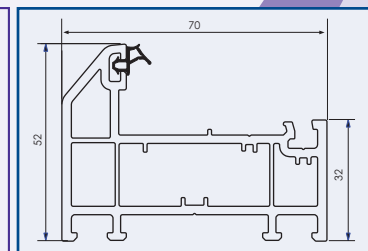

The drawings below show the two profile dimensions for both the Rehau and the Deceuninck small outer frame, and as you will see, the difference between the two are minimal.

If the Deceuninck 2500 chamfered system with black gasket appeals to you, please do not hesitate to contact our estimating department for a quotation.