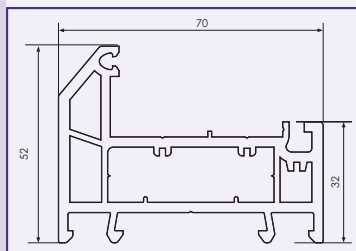

MORE NEWS FROM CLIMATEC WINDOWS INSIDE.../

11-14 Fletchers Square, Temple Farm Industrial Estate, Southend-on-Sea, Essex SS2 5RN
Telephone: 01702 613733 Fax: 01702 613367 www.climatec-windows.co.uk

climatec
windows limited