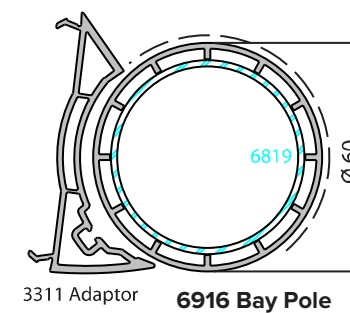

Main Profiles (70mm)

Cills, Frame Extenders, Couplers

Ancillaries