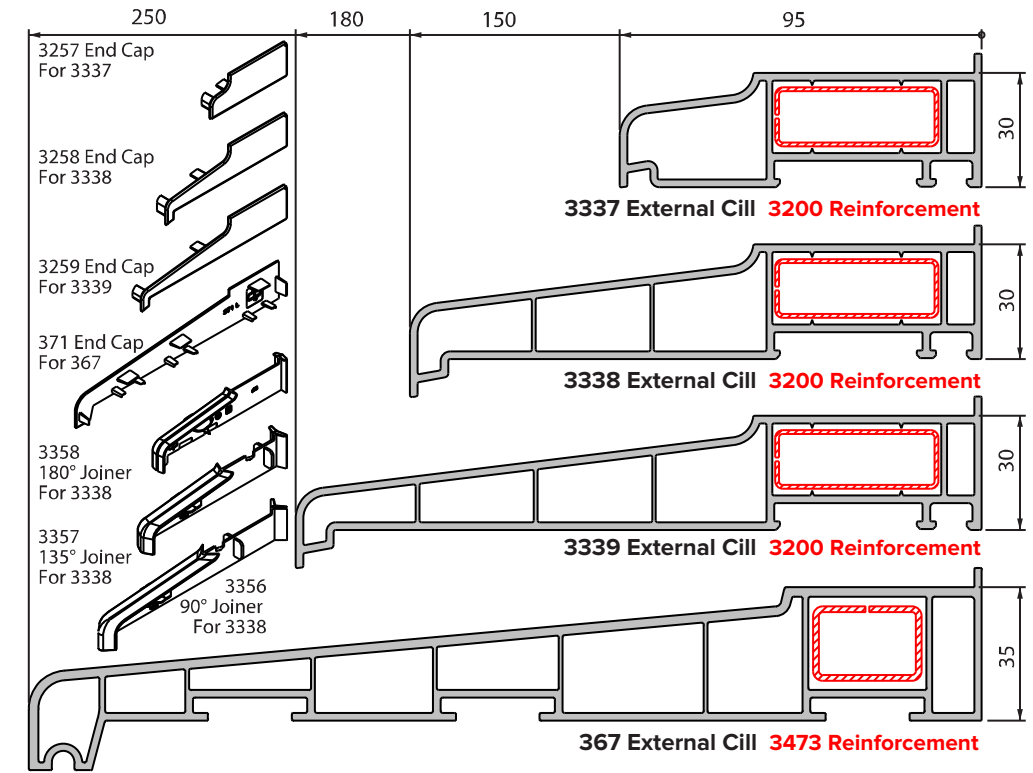

Main Profiles (70mm)

Cills, Frame Extenders, Couplers

Ancillaries