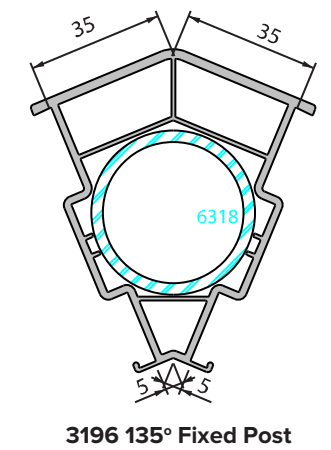

Main Profiles (70mm)

Cills, Frame Extenders, Couplers

Ancillaries