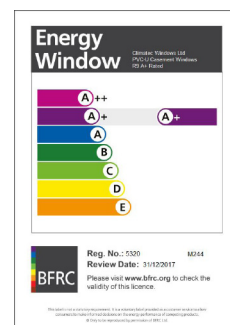

ENERGY RATED WINDOWS - SPECIFICATION

Climatec Window's portfolio of products include a range of energy rated windows under the BFRC Rating Scheme.

For full glass and frame specification visit www.climatec-windows.co.uk

CLIMATEC CALIBRE 'C' RATED - LICENCE NO 4464

DOUBLE GLAZED WINDOWS:-

Calibre 67mm, 5 Chamber, Bevelled Sash

Calibre 67mm, 5 Chamber, Tilt & Turn

For further assistance, call 01702 613733

www.climatec-windows.co.uk

11-14 Fletchers Square, Temple Farm Industrial Estate, Southend-on-Sea, Essex SS2 5RN

Climatec Window's portfolio of products include a range of energy rated windows under the BFRC Rating Scheme.

CLIMATEC R9 'A+' RATED - LICENCE NO 5320

TRIPLE GLAZED WINDOWS:-

R9 Flush Sash

CLIMATEC R9 'A' RATED - LICENCE NO 5280

DOUBLE GLAZED WINDOWS:-

R9 Flush Sash

For further assistance, call 01702 613733

www.climatec-windows.co.uk

11-14 Fletchers Square, Temple Farm Industrial Estate, Southend-on-Sea, Essex SS2 5RN