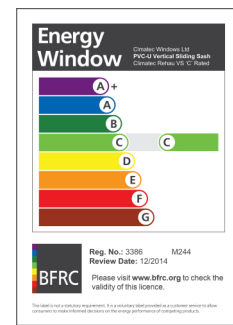

ENERGY RATED WINDOWS - SPECIFICATION

Climatec Window's portfolio of products include a range of energy rated windows under the BFRC Rating Scheme.

For full glass and frame specification visit www.climatec-windows.co.uk

For full glass and frame specification visit www.climatec-windows.co.uk

CLIMATEC REHAU RIO 'A+' RATED - LICENCE NO 5910

TRIPLE GLAZED WINDOWS:-

Rio Total70c 52mm, 5 Chamber, 63mm Bevelled Flush Sash

Rio Total70c 62mm, 5 Chamber, 63mm Bevelled Flush Sash

For further assistance, call 01702 613733

www.climatec-windows.co.uk

11-14 Fletchers Square, Temple Farm Industrial Estate, Southend-on-Sea, Essex SS2 5RN

Climatec Window's portfolio of products include a range of energy rated windows under the BFRC Rating Scheme.