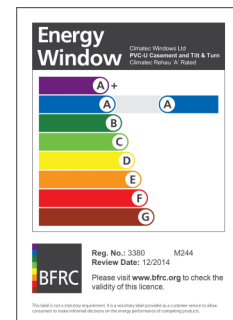

TRIPLE GLAZED WINDOWS:-

- **Total70c** 72mm, 3 Chamber, Bevelled & Ogee Sash
- **Total70c** 72mm, 3 Chamber, Tilt & Turn
- **Total70s** 72mm, 3 Chamber, Fully Sculptured Sash
- **Total70s** 72mm, 3 Chamber, Tilt & Turn