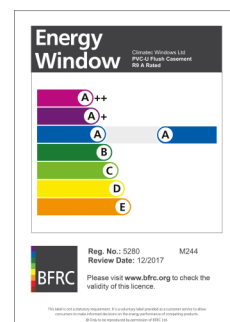

11-14 Fletchers Square, Temple Farm Industrial Estate, Southend-on-Sea, Essex SS2 5RN

Climatec Window's portfolio of products include a range of energy rated windows under the BFRC Rating Scheme.

CLIMATEC R9 'A+' RATED - LICENCE NO 5320

TRIPLE GLAZED WINDOWS:-

R9 Flush Sash

CLIMATEC R9 'A' RATED - LICENCE NO 5280

DOUBLE GLAZED WINDOWS:-

R9 Flush Sash

For further assistance, call 01702 613733

www.climatec-windows.co.uk

11-14 Fletchers Square, Temple Farm Industrial Estate, Southend-on-Sea, Essex SS2 5RN