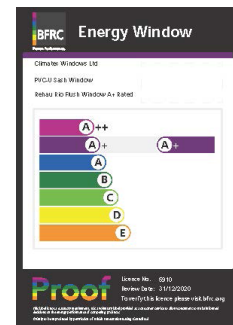

CLIMATEC REHAU RIO 'A' RATED - LICENCE NO 5911

DOUBLE GLAZED WINDOWS:-

Rio Total70c 52mm, 5 Chamber, 63mm Bevelled Flush Sash

Rio Total70c 62mm, 5 Chamber, 63mm Bevelled Flush Sash

Rio Total70s 52mm, 5 Chamber, 63mm Bevelled Flush Sash

Rio Total70s 62mm, 5 Chamber, 63mm Bevelled Flush Sash