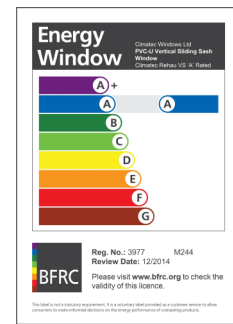

CLIMATEC REHAU VS 'A' RATED - LICENCE NO 3977

DOUBLE GLAZED WINDOWS:-

Heritage 42mm Slim Top Sash, 52.5mm Intermediate Bottom Sash. 81mm Deep Bottom Rail.