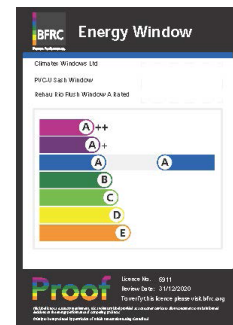

Climatec Window's portfolio of products include a range of energy rated windows under the BFRC Rating Scheme.

For full glass and frame specification visit www.climatec-windows.co.uk

CLIMATEC REHAU RIO 'A+' RATED - LICENCE NO 5910

TRIPLE GLAZED WINDOWS:-

Rio Total70c 52mm, 5 Chamber, 63mm Bevelled Flush Sash

Rio Total70c 62mm, 5 Chamber, 63mm Bevelled Flush Sash

Rio Total70s 52mm, 5 Chamber, 63mm Bevelled Flush Sash

Rio Total70s 62mm, 5 Chamber, 63mm Bevelled Flush Sash

CLIMATEC REHAU RIO 'A' RATED - LICENCE NO 5911

DOUBLE GLAZED WINDOWS:-

Rio Total70c 52mm, 5 Chamber, 63mm Bevelled Flush Sash

Rio Total70c 62mm, 5 Chamber, 63mm Bevelled Flush Sash

Rio Total70s 52mm, 5 Chamber, 63mm Bevelled Flush Sash

Rio Total70s 62mm, 5 Chamber, 63mm Bevelled Flush Sash

CLIMATEC REHAU VS 'A' RATED - LICENCE NO 3977

DOUBLE GLAZED WINDOWS:-

Heritage 42mm Slim Top Sash, 52.5mm Intermediate Bottom Sash. 81mm Deep Bottom Rail.

CLIMATEC REHAU VS 'C' RATED - LICENCE NO 3386

DOUBLE GLAZED WINDOWS:-

Heritage 52.5mm Intermediate Top Sash, 62mm Large Bottom Sash. 81mm Deep Bottom Rail.

For further assistance, call 01702 613733

www.climatec-windows.co.uk

11-14 Fletchers Square, Temple Farm Industrial Estate, Southend-on-Sea, Essex SS2 5RN