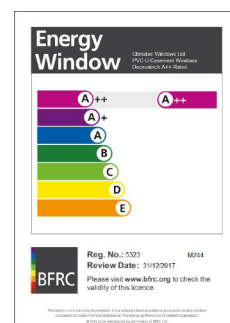

CLIMATEC CALIBRE 'C' RATED - LICENCE NO 4464

DOUBLE GLAZED WINDOWS:-

Calibre 67mm, 5 Chamber, Bevelled Sash

Calibre 67mm, 5 Chamber, Tilt & Turn

For further assistance, call 01702 613733

www.climatec-windows.co.uk

11-14 Fletchers Square, Temple Farm Industrial Estate, Southend-on-Sea, Essex SS2 5RN

Climatec Window's portfolio of products include a range of energy rated windows under the BFRC Rating Scheme.

CLIMATEC R9 'A+' RATED - LICENCE NO 5320

TRIPLE GLAZED WINDOWS:-

R9 Flush Sash

CLIMATEC R9 'A' RATED - LICENCE NO 5280

DOUBLE GLAZED WINDOWS:-

R9 Flush Sash

CLIMATEC DECEUNINCK 'A++' RATED - LICENCE NO 5320

TRIPLE GLAZED WINDOWS:-

Deceuninck - 55mm Flush Sash

CLIMATEC DECEUNINCK 'A' RATED - LICENCE NO 5293

DOUBLE GLAZED WINDOWS:-

Deceuninck - 55mm Flush Sash

For further assistance, call 01702 613733

www.climatec-windows.co.uk

11-14 Fletchers Square, Temple Farm Industrial Estate, Southend-on-Sea, Essex SS2 5RN