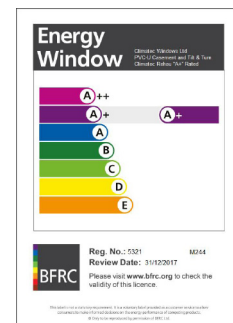

ENERGY RATED WINDOWS - SPECIFICATION

Climatec Window's portfolio of products include a range of energy rated windows under the BFRC Rating Scheme.

For full glass and frame specification visit www.climatec-windows.co.uk

CLIMATEC REHAU 'A+' RATED - LICENCE NO 5321

TRIPLE GLAZED WINDOWS:-

- **Total70c** 52mm, 3 Chamber, Bevelled & Ogee Sash
- **Total70c** 62mm, 3 Chamber, Bevelled & Ogee Sash
- **Total70c** 62mm, 3 Chamber, Tilt & Turn

- **Total70s** 52mm, 3 Chambered, Fully Sculptured Sash
- **Total70s** 62mm, 3 Chamber, Fully Sculptured Sash
- **Total70s** 62mm, 3 Chamber, Tilt & Turn

CLIMATEC REHAU 'A' RATED - LICENCE NO 3380

DOUBLE GLAZED WINDOWS:-

- **Total70c** 52mm, 3 Chamber, Bevelled & Ogee Sash
- **Total70c** 52mm, 3 Chamber, Externally Beaded Bevelled Sash
- **Total70c** 52mm, 5 & 6 Chamber, Bevelled & Ogee Sash
- **Total70c** 62mm, 3 Chamber, Bevelled & Ogee Sash
- **Total70c** 62mm, 5 Chamber, Bevelled & Ogee Sash
- **Total70c** 62mm, 3 & 5 Chamber, Tilt & Turn
- **Total70c** 72mm 5 Chamber, Bevelled & Ogee Sash

- **Total70s** 52mm, 3 Chamber, Fully Sculptured Sash
- **Total70s** 62mm, 3 Chamber, Fully Sculptured Sash
- **Total70s** 62mm, 3 Chamber, Tilt & Turn

TRIPLE GLAZED WINDOWS:-

- **Total70c** 72mm, 3 Chamber, Bevelled & Ogee Sash
- **Total70c** 72mm, 3 Chamber, Tilt & Turn
- **Total70s** 72mm, 3 Chamber, Fully Sculptured Sash
- **Total70s** 72mm, 3 Chamber, Tilt & Turn

CLIMATEC REHAU 'B' RATED - LICENCE NO 3381

DOUBLE GLAZED WINDOWS:-