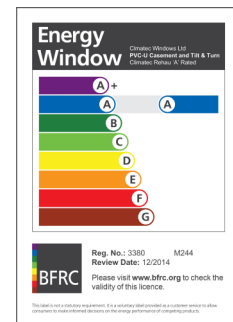

TRIPLE GLAZED WINDOWS:-

- **Total70c** 72mm, 3 Chamber, Bevelled & Ogee Sash
- **Total70c** 72mm, 3 Chamber, Tilt & Turn
- **Total70s** 72mm, 3 Chamber, Fully Sculptured Sash
- **Total70s** 72mm, 3 Chamber, Tilt & Turn