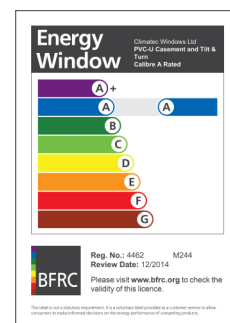

Climatec Window's portfolio of products include a range of energy rated windows under the BFRC Rating Scheme.

For full glass and frame specification visit www.climatec-windows.co.uk

CLIMATEC CALIBRE 'A' RATED - LICENCE NO 4462

DOUBLE GLAZED WINDOWS:-

Calibre 55mm, 5 Chamber, Bevelled Sash

Calibre 67mm, 5 Chamber, Bevelled Sash

Calibre 55mm, 5 Chamber, Tilt & Turn

Calibre 67mm, 5 Chamber, Tilt & Turn

CLIMATEC CALIBRE 'B' RATED - LICENCE NO 4463

DOUBLE GLAZED WINDOWS:-

Calibre 55mm, 5 Chamber, Bevelled Sash

Calibre 55mm, 5 Chamber, Tilt & Turn

CLIMATEC CALIBRE 'C' RATED - LICENCE NO 4464

DOUBLE GLAZED WINDOWS:-

Calibre 67mm, 5 Chamber, Bevelled Sash

Calibre 67mm, 5 Chamber, Tilt & Turn

For further assistance, call 01702 613733

www.climatec-windows.co.uk

11-14 Fletchers Square, Temple Farm Industrial Estate, Southend-on-Sea, Essex SS2 5RN