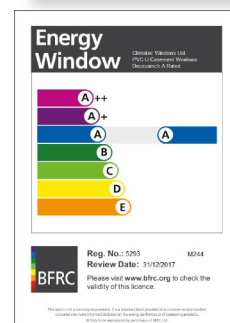

CLIMATEC CALIBRE 'C' RATED - LICENCE NO 4464

DOUBLE GLAZED WINDOWS:-

Calibre 67mm, 5 Chamber, Bevelled Sash

Calibre 67mm, 5 Chamber, Tilt & Turn

For further assistance, call 01702 613733

www.climatec-windows.co.uk

11-14 Fletchers Square, Temple Farm Industrial Estate, Southend-on-Sea, Essex SS2 5RN

Climatec Window's portfolio of products include a range of energy rated windows under the BFRC Rating Scheme.

CLIMATEC R9 'A+' RATED - LICENCE NO 5320

TRIPLE GLAZED WINDOWS:-

R9 Flush Sash

CLIMATEC R9 'A' RATED - LICENCE NO 5280

DOUBLE GLAZED WINDOWS:-

R9 Flush Sash

CLIMATEC DECEUNINCK 'A++' RATED - LICENCE NO 5320

TRIPLE GLAZED WINDOWS:-

Deceuninck - 55mm Flush Sash

CLIMATEC DECEUNINCK 'A' RATED - LICENCE NO 5293

DOUBLE GLAZED WINDOWS:-

Deceuninck - 55mm Flush Sash

For further assistance, call 01702 613733

www.climatec-windows.co.uk

11-14 Fletchers Square, Temple Farm Industrial Estate, Southend-on-Sea, Essex SS2 5RN