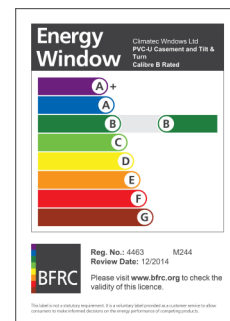

For further assistance, call 01702 613733

www.climatec-windows.co.uk

11-14 Fletchers Square, Temple Farm Industrial Estate, Southend-on-Sea, Essex SS2 5RN

Climatec Window's portfolio of products include a range of energy rated windows under the BFRC Rating Scheme.

Calibre 55mm, 5 Chamber, Tilt & Turn

Calibre 67mm, 5 Chamber, Tilt & Turn

CLIMATEC CALIBRE 'B' RATED - LICENCE NO 4463

DOUBLE GLAZED WINDOWS:-

Calibre 55mm, 5 Chamber, Bevelled Sash

Calibre 55mm, 5 Chamber, Tilt & Turn

CLIMATEC CALIBRE 'C' RATED - LICENCE NO 4464

DOUBLE GLAZED WINDOWS:-

Calibre 67mm, 5 Chamber, Bevelled Sash

Calibre 67mm, 5 Chamber, Tilt & Turn

For further assistance, call 01702 613733

www.climatec-windows.co.uk

11-14 Fletchers Square, Temple Farm Industrial Estate, Southend-on-Sea, Essex SS2 5RN

Climatec Window's portfolio of products include a range of energy rated windows under the BFRC Rating Scheme.

CLIMATEC R9 'A+' RATED - LICENCE NO 5320