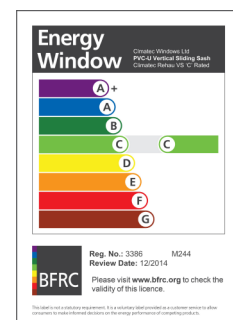

For full glass and frame specification visit www.climatec-windows.co.uk

CLIMATEC REHAU RIO 'A+' RATED - LICENCE NO 5910

TRIPLE GLAZED WINDOWS:-

Rio Total70c 52mm, 5 Chamber, 63mm Bevelled Flush Sash

Rio Total70c 62mm, 5 Chamber, 63mm Bevelled Flush Sash

For further assistance, call 01702 613733

www.climatec-windows.co.uk

11-14 Fletchers Square, Temple Farm Industrial Estate, Southend-on-Sea, Essex SS2 5RN

Climatec Window's portfolio of products include a range of energy rated windows under the BFRC Rating Scheme.