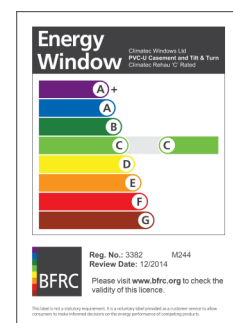

CLIMATEC REHAU 'C' RATED - LICENCE NO 3382

DOUBLE GLAZED WINDOWS:-

- **Total70c** 52mm, 3 Chamber, Bevelled & Ogee Sash
- **Total70c** 52mm, 3 Chamber, Externally Beaded Bevelled Sash
- **Total70c** 52mm, 5 & 6 Chamber, Bevelled & Ogee Sash
- **Total70c** 62mm, 3 Chamber, Bevelled & Ogee Sash
- **Total70c** 62mm, 5 Chamber, Bevelled & Ogee Sash
- **Total70c** 62mm, 3 & 5 Chamber, Tilt & Turn
- **Total70c** 72mm, 3 Chamber, Bevelled & Ogee Sash
- **Total70c** 72mm, 5 Chamber, Bevelled & Ogee Sash

- **Total70s** 52mm, 3 Chamber, Fully Sculptured Sash
- **Total70s** 62mm, 3 Chamber, Fully Sculptured Sash
- **Total70s** 62mm, 3 Chamber, Tilt & Turn
- **Total70r** 72mm, 3 chamber, Fully Reversible