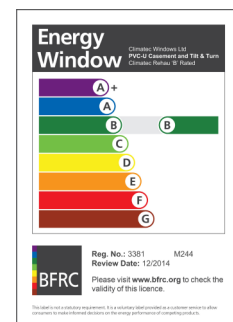

CLIMATEC REHAU 'B' RATED - LICENCE NO 3381

DOUBLE GLAZED WINDOWS:-

- **Total70c** 52mm, 3 Chamber, Bevelled & Ogee Sash
- **Total70c** 52mm, 3 Chamber, Externally Beaded Bevelled Sash
- **Total70c** 52mm, 5 & 6 Chamber, Bevelled & Ogee Sash
- **Total70c** 62mm, 3 Chamber, Bevelled & Ogee Sash
- **Total70c** 62mm, 5 Chamber, Bevelled & Ogee Sash
- **Total70c** 62mm, 3 & 5 Chamber, Tilt & Turn
- **Total70c** 72mm, 3 Chamber, Bevelled & Ogee Sash
- **Total70c** 72mm, 5 Chamber, Bevelled & Ogee Sash

- **Total70s** 52mm, 3 Chamber, Fully Sculptured Sash
- **Total70s** 62mm, 3 Chamber, Fully Sculptured Sash
- **Total70s** 62mm, 3 Chamber, Tilt & Turn