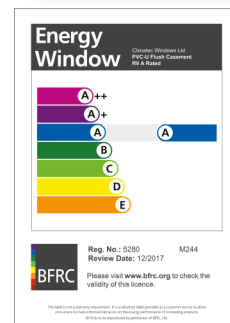

11-14 Fletchers Square, Temple Farm Industrial Estate, Southend-on-Sea, Essex SS2 5RN

Climatec Window's portfolio of products include a range of energy rated windows under the BFRC Rating Scheme.

CLIMATEC R9 'A+' RATED - LICENCE NO 5320

TRIPLE GLAZED WINDOWS:-

R9 Flush Sash

CLIMATEC R9 'A' RATED - LICENCE NO 5280

DOUBLE GLAZED WINDOWS:-

R9 Flush Sash

CLIMATEC DECEUNINCK 'A++' RATED - LICENCE NO 5320

TRIPLE GLAZED WINDOWS:-

Deceuninck - 55mm Flush Sash

CLIMATEC DECEUNINCK 'A' RATED - LICENCE NO 5293

DOUBLE GLAZED WINDOWS:-

Deceuninck - 55mm Flush Sash

For further assistance, call 01702 613733

www.climatec-windows.co.uk

11-14 Fletchers Square, Temple Farm Industrial Estate, Southend-on-Sea, Essex SS2 5RN