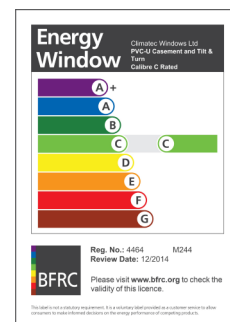

For further assistance, call 01702 613733

www.climatec-windows.co.uk

11-14 Fletchers Square, Temple Farm Industrial Estate, Southend-on-Sea, Essex SS2 5RN

Climatec Window's portfolio of products include a range of energy rated windows under the BFRC Rating Scheme.

Calibre 55mm, 5 Chamber, Tilt & Turn

Calibre 67mm, 5 Chamber, Tilt & Turn

CLIMATEC CALIBRE 'B' RATED - LICENCE NO 4463

DOUBLE GLAZED WINDOWS:-

Calibre 55mm, 5 Chamber, Bevelled Sash

Calibre 55mm, 5 Chamber, Tilt & Turn

CLIMATEC CALIBRE 'C' RATED - LICENCE NO 4464

DOUBLE GLAZED WINDOWS:-

Calibre 67mm, 5 Chamber, Bevelled Sash

Calibre 67mm, 5 Chamber, Tilt & Turn

For further assistance, call 01702 613733

www.climatec-windows.co.uk

11-14 Fletchers Square, Temple Farm Industrial Estate, Southend-on-Sea, Essex SS2 5RN

Climatec Window's portfolio of products include a range of energy rated windows under the BFRC Rating Scheme.

CLIMATEC R9 'A+' RATED - LICENCE NO 5320