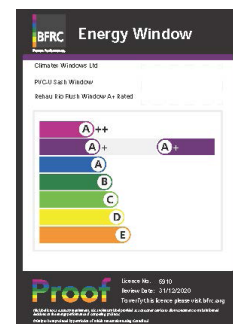

CLIMATEC REHAU RIO 'A' RATED - LICENCE NO 5911

DOUBLE GLAZED WINDOWS:-

Rio Total70c 52mm, 5 Chamber, 63mm Bevelled Flush Sash

Rio Total70c 62mm, 5 Chamber, 63mm Bevelled Flush Sash

Rio Total70s 52mm, 5 Chamber, 63mm Bevelled Flush Sash

Rio Total70s 62mm, 5 Chamber, 63mm Bevelled Flush Sash