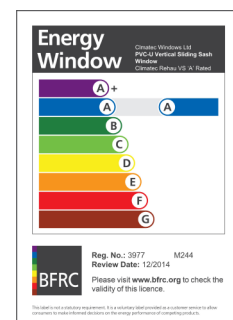

CLIMATEC REHAU VS 'A' RATED - LICENCE NO 3977

DOUBLE GLAZED WINDOWS:-

Heritage 42mm Slim Top Sash, 52.5mm Intermediate Bottom Sash. 81mm Deep Bottom Rail.