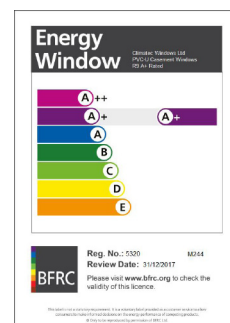

ENERGY RATED WINDOWS - SPECIFICATION

Climatec Window's portfolio of products include a range of energy rated windows under the BFRC Rating Scheme.

For full glass and frame specification visit www.climatec-windows.co.uk

CLIMATEC CALIBRE 'C' RATED - LICENCE NO 4464

DOUBLE GLAZED WINDOWS:-

Calibre 67mm, 5 Chamber, Bevelled Sash

Calibre 67mm, 5 Chamber, Tilt & Turn

For further assistance, call 01702 613733

www.climatec-windows.co.uk

11-14 Fletchers Square, Temple Farm Industrial Estate, Southend-on-Sea, Essex SS2 5RN

Climatec Window's portfolio of products include a range of energy rated windows under the BFRC Rating Scheme.

CLIMATEC R9 'A+' RATED - LICENCE NO 5320

TRIPLE GLAZED WINDOWS:-

R9 Flush Sash

CLIMATEC R9 'A' RATED - LICENCE NO 5280

DOUBLE GLAZED WINDOWS:-

R9 Flush Sash

CLIMATEC DECEUNINCK 'A++' RATED - LICENCE NO 5320

TRIPLE GLAZED WINDOWS:-

Deceuninck - 55mm Flush Sash