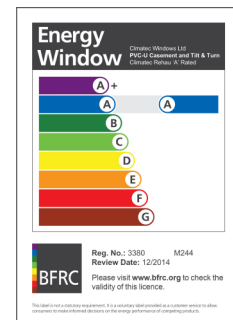

TRIPLE GLAZED WINDOWS:-

- **Total70c** 72mm, 3 Chamber, Bevelled & Ogee Sash
- **Total70c** 72mm, 3 Chamber, Tilt & Turn

- **Total70s** 72mm, 3 Chamber, Fully Sculptured Sash
- **Total70s** 72mm, 3 Chamber, Tilt & Turn