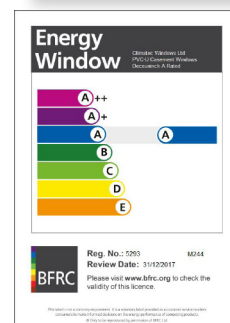

CLIMATEC DECEUNINCK 'A' RATED - LICENCE NO 5293

DOUBLE GLAZED WINDOWS:-

Deceuninck - 55mm Flush Sash

For further assistance, call 01702 613733

www.climatec-windows.co.uk

11-14 Fletchers Square, Temple Farm Industrial Estate, Southend-on-Sea, Essex SS2 5RN