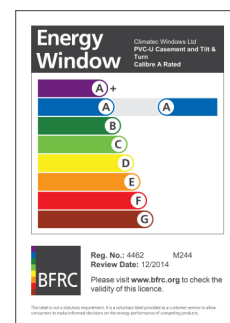

ENERGY RATED WINDOWS - SPECIFICATION

Climatec Window's portfolio of products include a range of energy rated windows under the BFRS Rating Scheme.

For full glass and frame specification visit www.climatec-windows.co.uk

11-14 Fletchers Square, Temple Farm Industrial Estate, Southend-on-Sea, Essex SS2 5RN

Climatec Window's portfolio of products include a range of energy rated windows under the BFRC Rating Scheme.

For full glass and frame specification visit www.climatec-windows.co.uk

CLIMATEC CALIBRE 'A' RATED - LICENCE NO 4462

DOUBLE GLAZED WINDOWS:-

Calibre 55mm, 5 Chamber, Bevelled Sash

Calibre 67mm, 5 Chamber, Bevelled Sash

Calibre 55mm, 5 Chamber, Tilt & Turn

Calibre 67mm, 5 Chamber, Tilt & Turn

Climatec Window's portfolio of products include a range of energy rated windows under the BFRC Rating Scheme.

CLIMATEC R9 'A+' RATED - LICENCE NO 5320

TRIPLE GLAZED WINDOWS:-

R9 Flush Sash

CLIMATEC R9 'A' RATED - LICENCE NO 5280