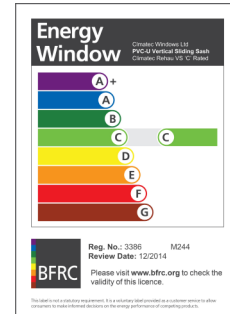

CLIMATEC REHAU VS 'C' RATED - LICENCE NO 3386

DOUBLE GLAZED WINDOWS:-

Heritage 52.5mm Intermediate Top Sash, 62mm Large Bottom Sash. 81mm Deep Bottom Rail.

For further assistance, call 01702 613733

www.climatec-windows.co.uk

11-14 Fletchers Square, Temple Farm Industrial Estate, Southend-on-Sea, Essex SS2 5RN