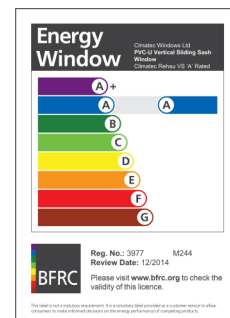

CLIMATEC REHAU VS 'A' RATED - LICENCE NO 3977

DOUBLE GLAZED WINDOWS:-

Heritage 42mm Slim Top Sash, 52.5mm Intermediate Bottom Sash. 81mm Deep Bottom Rail.