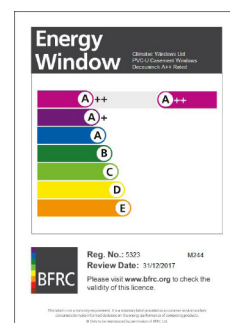

ENERGY RATED WINDOWS - SPECIFICATION

Climatec Window's portfolio of products include a range of energy rated windows under the BFRS Rating Scheme.

For full glass and frame specification visit www.climatec-windows.co.uk

Climatec Window's portfolio of products include a range of energy rated windows under the BFRC Rating Scheme.

CLIMATEC R9 'A+' RATED - LICENCE NO 5320

TRIPLE GLAZED WINDOWS:-

R9 Flush Sash

CLIMATEC R9 'A' RATED - LICENCE NO 5280

DOUBLE GLAZED WINDOWS:-

R9 Flush Sash

CLIMATEC DECEUNINCK 'A++' RATED - LICENCE NO 5320

TRIPLE GLAZED WINDOWS:-

Deceuninck - 55mm Flush Sash

CLIMATEC DECEUNINCK 'A' RATED - LICENCE NO 5293

DOUBLE GLAZED WINDOWS:-