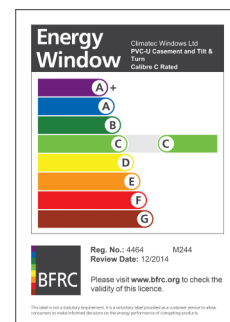

CLIMATEC CALIBRE 'C' RATED - LICENCE NO 4464

DOUBLE GLAZED WINDOWS:-

Calibre 67mm, 5 Chamber, Bevelled Sash

Calibre 67mm, 5 Chamber, Tilt & Turn

For further assistance, call 01702 613733

www.climatec-windows.co.uk

11-14 Fletchers Square, Temple Farm Industrial Estate, Southend-on-Sea, Essex SS2 5RN