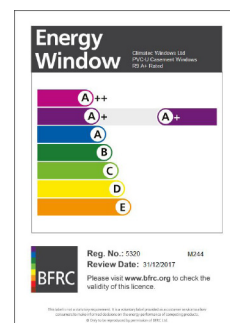

ENERGY RATED WINDOWS - SPECIFICATION

Climatec Window's portfolio of products include a range of energy rated windows under the BFRS Rating Scheme.

For full glass and frame specification visit www.climatec-windows.co.uk

CLIMATEC CALIBRE 'B' RATED - LICENCE NO 4463

DOUBLE GLAZED WINDOWS:-

Calibre 55mm, 5 Chamber, Bevelled Sash

Calibre 55mm, 5 Chamber, Tilt & Turn

CLIMATEC CALIBRE 'C' RATED - LICENCE NO 4464

DOUBLE GLAZED WINDOWS:-

Calibre 67mm, 5 Chamber, Bevelled Sash

Calibre 67mm, 5 Chamber, Tilt & Turn

For further assistance, call 01702 613733

www.climatec-windows.co.uk

11-14 Fletchers Square, Temple Farm Industrial Estate, Southend-on-Sea, Essex SS2 5RN

Climatec Window's portfolio of products include a range of energy rated windows under the BFRC Rating Scheme.

CLIMATEC R9 'A+' RATED - LICENCE NO 5320

TRIPLE GLAZED WINDOWS:-

R9 Flush Sash

CLIMATEC R9 'A' RATED - LICENCE NO 5280