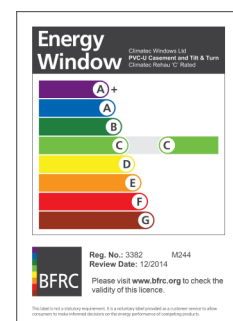

For further assistance, call 01702 613733

www.climatec-windows.co.uk

11-14 Fletchers Square, Temple Farm Industrial Estate, Southend-on-Sea, Essex SS2 5RN