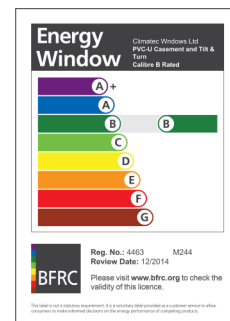

CLIMATEC CALIBRE 'B' RATED - LICENCE NO 4463

DOUBLE GLAZED WINDOWS:-

Calibre 55mm, 5 Chamber, Bevelled Sash

Calibre 55mm, 5 Chamber, Tilt & Turn