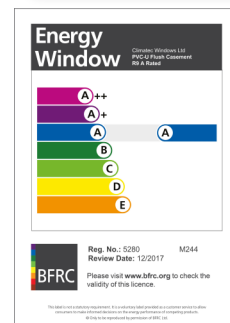

Climatec Window's portfolio of products include a range of energy rated windows under the BFRC Rating Scheme.

CLIMATEC R9 'A+' RATED - LICENCE NO 5320

TRIPLE GLAZED WINDOWS:-

R9 Flush Sash

CLIMATEC R9 'A' RATED - LICENCE NO 5280

DOUBLE GLAZED WINDOWS:-

R9 Flush Sash

CLIMATEC DECEUNINCK 'A++' RATED - LICENCE NO 5320

TRIPLE GLAZED WINDOWS:-

Deceuninck - 55mm Flush Sash

CLIMATEC DECEUNINCK 'A' RATED - LICENCE NO 5293

DOUBLE GLAZED WINDOWS:-