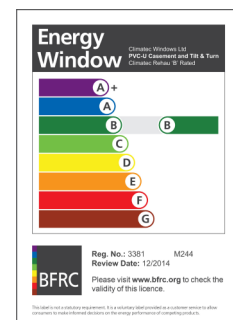

CLIMATEC REHAU 'B' RATED - LICENCE NO 3381

DOUBLE GLAZED WINDOWS:-

- **Total70c** 52mm, 3 Chamber, Bevelled & Ogee Sash
- **Total70c** 52mm, 3 Chamber, Externally Beaded Bevelled Sash
- **Total70c** 52mm, 5 & 6 Chamber, Bevelled & Ogee Sash
- **Total70c** 62mm, 3 Chamber, Bevelled & Ogee Sash
- **Total70c** 62mm, 5 Chamber, Bevelled & Ogee Sash
- **Total70c** 62mm, 3 & 5 Chamber, Tilt & Turn
- **Total70c** 72mm, 3 Chamber, Bevelled & Ogee Sash
- **Total70c** 72mm, 5 Chamber, Bevelled & Ogee Sash

- **Total70s** 52mm, 3 Chamber, Fully Sculptured Sash
- **Total70s** 62mm, 3 Chamber, Fully Sculptured Sash
- **Total70s** 62mm, 3 Chamber, Tilt & Turn

CLIMATEC REHAU 'C' RATED - LICENCE NO 3382

DOUBLE GLAZED WINDOWS:-

- **Total70c** 52mm, 3 Chamber, Bevelled & Ogee Sash
- **Total70c** 52mm, 3 Chamber, Externally Beaded Bevelled Sash
- **Total70c** 52mm, 5 & 6 Chamber, Bevelled & Ogee Sash
- **Total70c** 62mm, 3 Chamber, Bevelled & Ogee Sash
- **Total70c** 62mm, 5 Chamber, Bevelled & Ogee Sash
- **Total70c** 62mm, 3 & 5 Chamber, Tilt & Turn
- **Total70c** 72mm, 3 Chamber, Bevelled & Ogee Sash
- **Total70c** 72mm, 5 Chamber, Bevelled & Ogee Sash

- **Total70s** 52mm, 3 Chamber, Fully Sculptured Sash
- **Total70s** 62mm, 3 Chamber, Fully Sculptured Sash
- **Total70s** 62mm, 3 Chamber, Tilt & Turn

- **Total70r** 72mm, 3 chamber, Fully Reversible