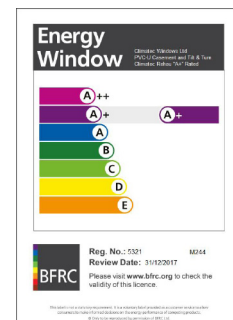

ENERGY RATED WINDOWS - SPECIFICATION

Climatec Window's portfolio of products include a range of energy rated windows under the BFRS Rating Scheme.

For full glass and frame specification visit www.climatec-windows.co.uk

CLIMATEC REHAU 'A+' RATED - LICENCE NO 5321

TRIPLE GLAZED WINDOWS:-

- **Total70c** 52mm, 3 Chamber, Bevelled & Ogee Sash
- **Total70c** 62mm, 3 Chamber, Bevelled & Ogee Sash
- **Total70c** 62mm, 3 Chamber, Tilt & Turn

- **Total70s** 52mm, 3 Chambered, Fully Sculptured Sash
- **Total70s** 62mm, 3 Chamber, Fully Sculptured Sash
- **Total70s** 62mm, 3 Chamber, Tilt & Turn

CLIMATEC REHAU 'A' RATED - LICENCE NO 3380

DOUBLE GLAZED WINDOWS:-

- **Total70c** 52mm, 3 Chamber, Bevelled & Ogee Sash
- **Total70c** 52mm, 3 Chamber, Externally Beaded Bevelled Sash
- **Total70c** 52mm, 5 & 6 Chamber, Bevelled & Ogee Sash
- **Total70c** 62mm, 3 Chamber, Bevelled & Ogee Sash
- **Total70c** 62mm, 5 Chamber, Bevelled & Ogee Sash
- **Total70c** 62mm, 3 & 5 Chamber, Tilt & Turn
- **Total70c** 72mm 5 Chamber, Bevelled & Ogee Sash

- **Total70s** 52mm, 3 Chamber, Fully Sculptured Sash
- **Total70s** 62mm, 3 Chamber, Fully Sculptured Sash
- **Total70s** 62mm, 3 Chamber, Tilt & Turn

TRIPLE GLAZED WINDOWS:-

- **Total70c** 72mm, 3 Chamber, Bevelled & Ogee Sash
- **Total70c** 72mm, 3 Chamber, Tilt & Turn

- **Total70s** 72mm, 3 Chamber, Fully Sculptured Sash
- **Total70s** 72mm, 3 Chamber, Tilt & Turn

CLIMATEC REHAU 'B' RATED - LICENCE NO 3381

DOUBLE GLAZED WINDOWS:-