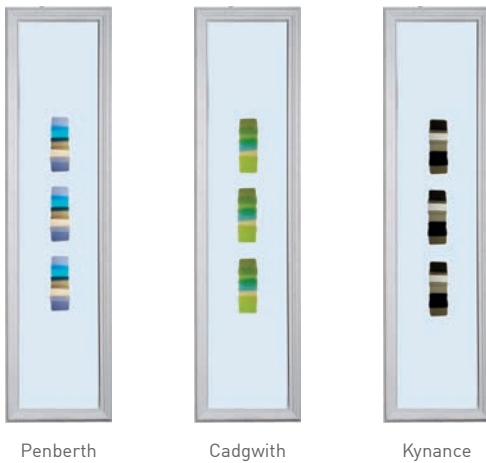

Traditional Letterplate

Letterplate for illustrative purposes only
Opens outwards

-  Pewter
-  Black

Finger pulls

Available with the heritage lock

-  Chrome
-  Gold
-  Satin
-  Antique Black
-  Black Chrome
-  White
-  Black

AM3 (available in gold or silver)

AM3-70

AM5EX (Mobility Threshold) (open out)

Low UPVC

Standard UPVC

Amazing Glazing

A fine selection of beautiful glass to perfectly complement your choice of door. Whether modern or traditional you will find a glass style to really make your door stand out.

Jo Downs

HANDMADE GLASS

Solidor[®]
EXCLUSIVE

Jo Downs is one of the world's most respected fused glass designers. Working from her Cornwall studio, Jo's work draws inspiration from the beautiful coastal landscape while her advanced fusion techniques allow for the creation of abstract designs of great individuality and depth.

Hand crafted, each piece of glass is unique, turning the door to your home into a stunning work of art.

Solidor[®]
EXCLUSIVE

Artistic Glass

Inspired by classical artistic styles, such as art deco, minimalism, and the impressionist movement, The Modernist Range of glass is unique to Solidor.