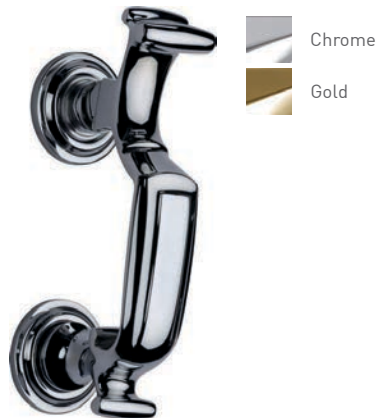

Premium 7" Doctor