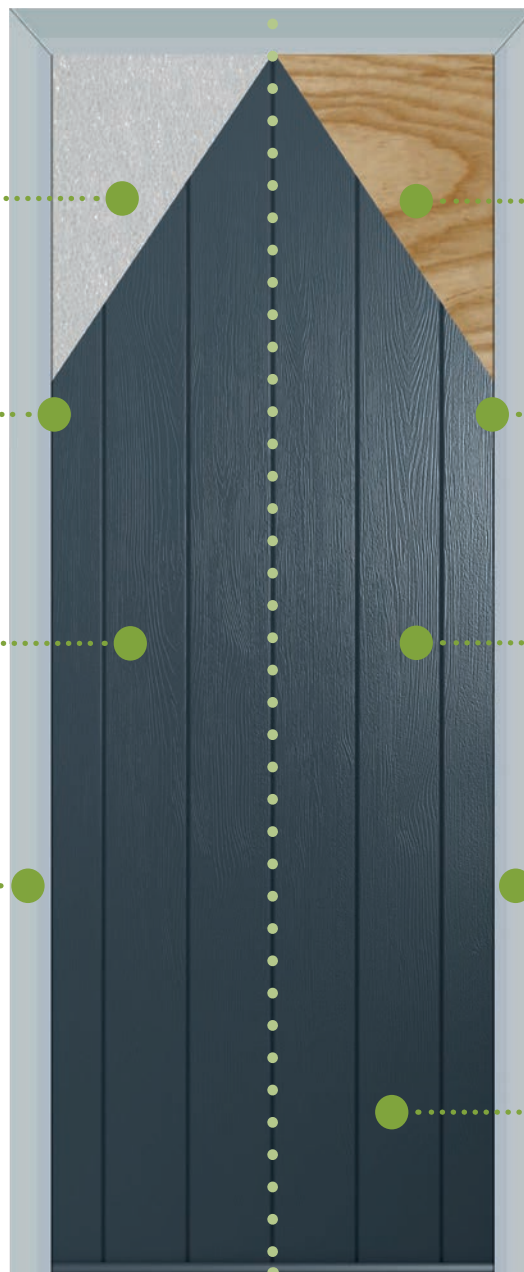

You can rest assured that with our door construction, coupled with our unique, reinforced door frame and Secured by Design locking systems, your home will be as safe as can be when you choose Solidor.

A typical foam filled door construction

Solidor's unique solid timber construction

40mm Foam Filled Centre performs thermally, but because this is a foam fill it is neither solid, nor secure.

44mm Solid Timber Core that is thermally efficient and extremely secure.

Visible Edge Banding as a result you will often see a different coloured line running the length of the door.

Hidden Edge Banding so the front of your door remains a solid, glorious slab of colour.

Gel Coated GRP Outer Skin may offer protection but can be easily cut through. Also, because every door is a white blank that is surface painted they show scratches very easily.

'Through' Colour ABS Skins made from the same durable plastic as Lego®. Also, because the entire skin is made of a solid colour, any scratches are practically hidden.

3 Chamber Profile which use valuable steel or aluminium reinforcements. Also, you should check if they are lead free.

Lead Free, 5 Chamber Profile which uses 100% recycled reinforcing. Generally, the more chambers that a profile uses, the stronger and more thermally efficient they are.

Wood Grain Effect Skin that gives all of the aesthetics of timber, but without the time consuming maintenance.

To see our security test video visit www.solidor.co.uk/tv