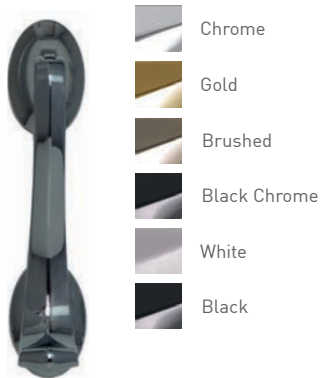

Furniture & Accessories

A selection of beautiful accessories and high security locks to perfectly compliment your choice of door. Whether contemporary or traditional you will find an accessory to really make your door stand out.

Door Knockers

Doctor