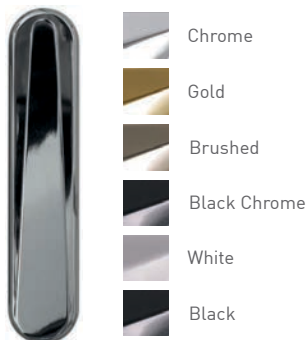

Beeston

Colour - Duck Egg Blue
Glass - Satin

Colour - Rosewood
Glass - Integrated Blind

Colour - Black
Glass - Elegance

Stafford

Colour - French Grey
Glass - Royale

Colour - Foiled White
Glass - Elegance

Colour - Rich Aubergine
Glass - Clarity (Gold Only)

Tenby

Nottingham

Furniture & Accessories

A selection of beautiful accessories and high security locks to perfectly compliment your choice of door. Whether contemporary or traditional you will find an accessory to really make your door stand out.

Door Knockers

Doctor

Premium 7" Doctor

Urn

Available with or without spyhole

Pony Tail

Stainless Steel

Lion

The Classical Range

Bullring Knocker

Lever / Lever inline handle

Escutcheon

Pull Knob

Letterplate (opens inwards)

Butt Hinge

-  Gold
-  White
-  Black
-  Brushed Ali