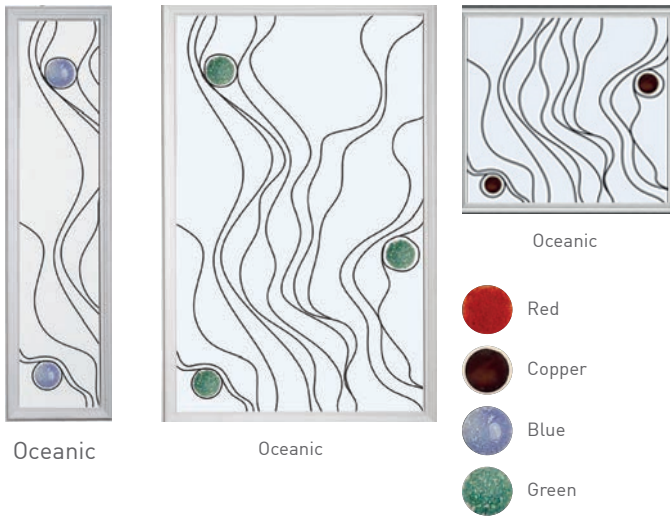

The stunning Cornish landscape that inspires Jo's work