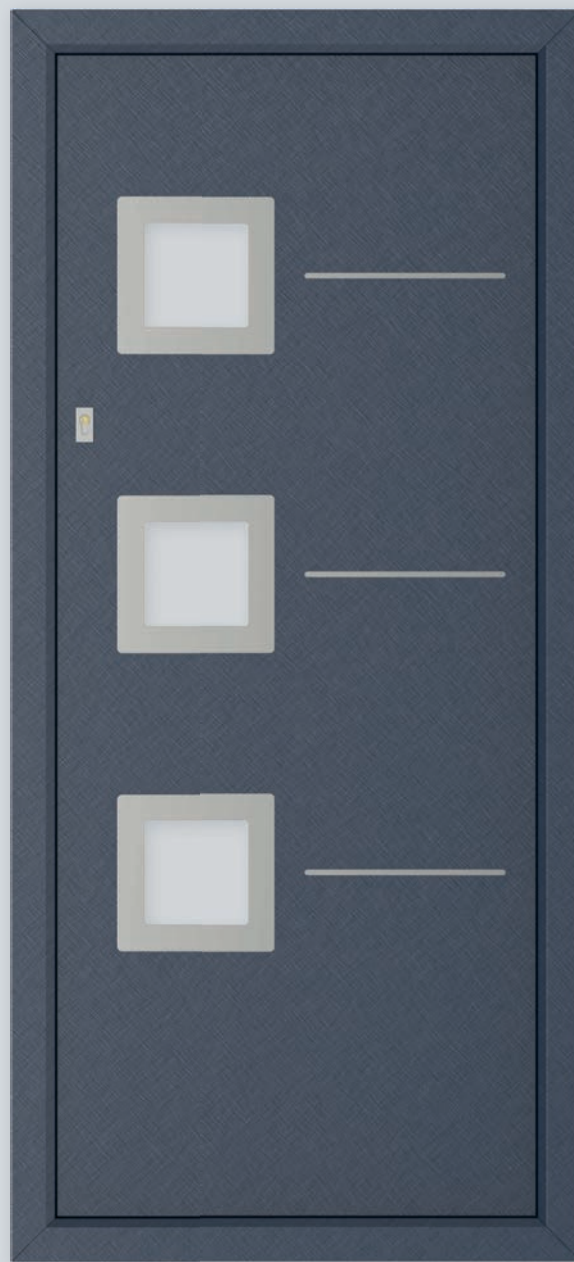

Orion
Sapphire