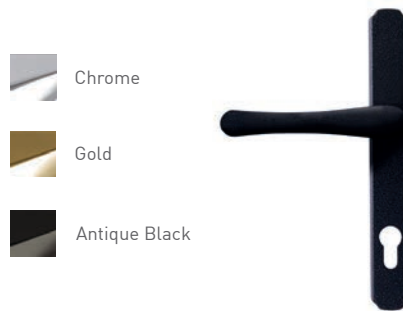

Tenby

Nottingham

Furniture & Accessories

A selection of beautiful accessories and high security locks to perfectly compliment your choice of door. Whether contemporary or traditional you will find an accessory to really make your door stand out.

Not available on Tenby 4, Conway 3, Ludlow, Edinburgh, Harlech or Nottingham

Viewer

Letterplates

The Architectural Range

Pony Tail

Lever / Lever inline handle

Escutcheon

Letterplate (Opens inwards)

The Classical Range

Bullring Knocker

Lever / Lever inline handle

Escutcheon

Pull Knob

Letterplate (opens inwards)

Butt Hinge

-  Gold
-  White
-  Black
-  Brushed Ali

Hinges

Our new slimline, PAS 23-24 tested, face fixed flag hinge is sleek and modern.

-  Chrome
-  Gold
-  Brushed
-  Black Chrome
-  White
-  Black

Handles

A large range of premium quality handles to complement our doors. Available with a choice of a standard lever or one of the three exclusive options across the whole range of finishes.