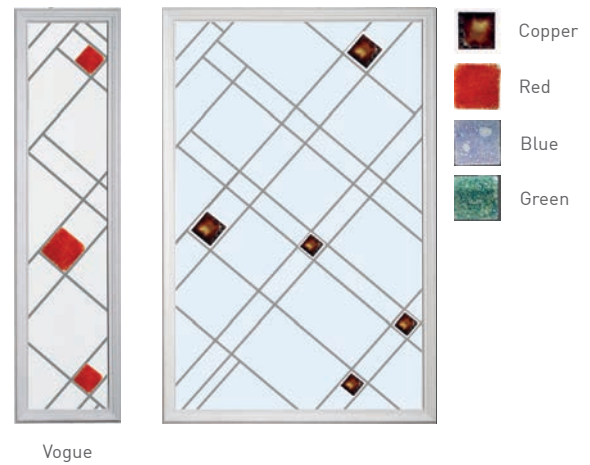

Using carefully selected materials, the glass tiles are laid out and then baked in a kiln, producing really eye catching results.