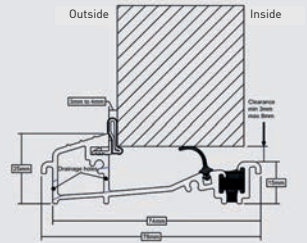

Finishing Options

OUTER FRAME OPTIONS

Which frame would you like? Choose from Kömmerling Chamfered C70 or Sculptured O70 outer frame.

EDGE BANDING COLOURS

White as standard, brown on Rosewood / Walnut and Schwarzbraun when coloured both sides, caramel on Golden Oak and Irish Oak when coloured both sides. For all other dual colour combination white edge band is use.

Thresholds

To allow for every circumstance we offer the largest range of door thresholds. The AM3 and AM5EX aluminium threshold are both Part 'M' compliant within the latest Building Regulations for easy access.

AM3-70