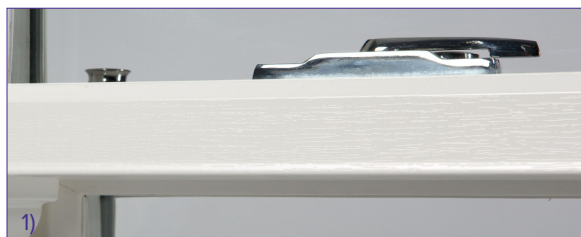

Mechanical Sash Horn

Run Through Sash Horn

A decorative sash horn is available to complement the traditional look found with a timber window.

Both mechanical and run through sash horns are available with the run through offering the most realistic reproduction.

Traditional hardware and locking catches add further authenticity to the finished window

1)

1) Fitch Catch Lock

2) Slide Latch Knob - bottom sash

2)

3) Slide Latch Knob - top sash

3)

4) Sash Lift

4)

5) Mechanically jointed slim deep bottom rail

5)

Heritage VS Features & Benefits

- Improved three chambered sash profiles give increased thermal efficiency
- Excellent weather performance - incorporating triple brush seals
- Increased maximum sizes
- Mechanically jointed deep bottom rail detail and decorative sash horns complete the traditional look
- Low level gasketry provides 'easy on the eye' sightlines with excellent UV stability properties
- Tilt in sash facility allows for easy cleaning
- Limit stops available to enhance safety when opening sashes
- Only high quality pre-tensioned window balances used
- Authentic Georgian designs
- Installer friendly concealed fixing groove
- 149mm or 225mm cill options available
- Smooth gliding mechanism
- Available in white, white woodgrain and clotted cream as standard.

Steel reinforced frames and anti-jimmy aluminium bars are used for built-in security, and the additional provision of security sash locks, tilt latches, and anti-jimmy blocks have enabled our vertical slider to become certified as a police preferred product under this security initiative.