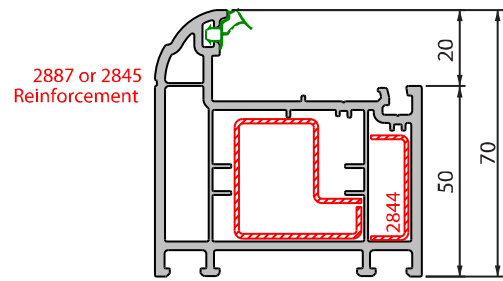

Main Profiles (70mm)

2892
SMALL OUTER FRAME 55MM

2833
LARGE OUTER FRAME 70MM

2822
EXTRA LARGE OUTER FRAME 85MM

2835
SMALL 'T' TRANSOM/MULLION

2802
FLUSH CASEMENT

2840
28mm Bead

3138
40mm Bead