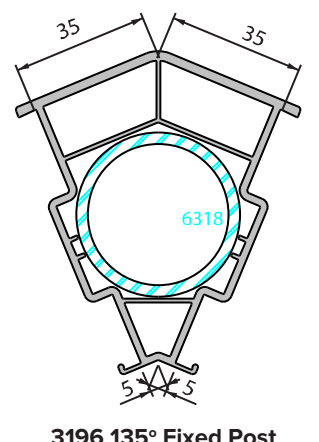

Main Profiles (70mm)

2892
SMALL OUTER FRAME 55MM

2833
LARGE OUTER FRAME 70MM

2822
EXTRA LARGE OUTER FRAME 85MM

2835
SMALL 'T' TRANSOM/MULLION

2802
FLUSH CASEMENT

2840
28mm Bead

3138
40mm Bead

Cills, Frame Extenders, Couplers

3300
FRAME EXTENDER

3301
FRAME EXTENDER

3302
FRAME EXTENDER

3311 Adaptor **6916 Bay Pole**

6920 Corner Post

3196 135° Fixed Post

Ancillaries

2804 Georgian Bar

412 Georgian Bar

2805
Frame Infill
Flush Sash

2809
Pre-Formed
Gasket
Corner Flush Sash

3303 Head Drip

2807 Run-up Block
Flush Sash

2888 Mullion End Cap
French Flush Casement

2503
Sash Seal