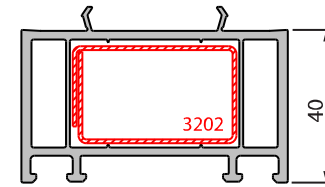

3301
FRAME EXTENDER