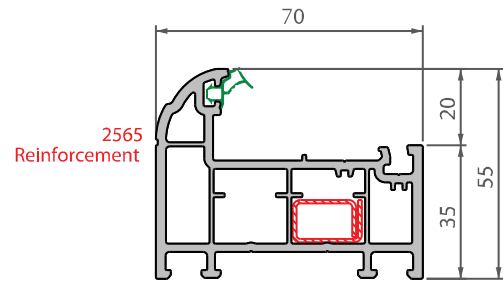

Main Profiles (70mm)

2892
SMALL OUTER FRAME 55MM

2833
LARGE OUTER FRAME 70MM

2822
EXTRA LARGE OUTER FRAME 85MM

2835
SMALL 'T' TRANSOM/MULLION

2802
FLUSH CASEMENT

2840
28mm Bead

3138
40mm Bead