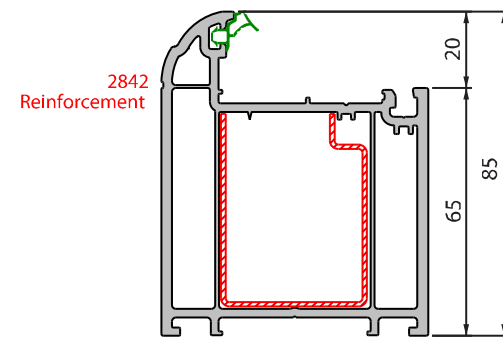

Main Profiles (70mm)

2892
SMALL OUTER FRAME 55MM

2833
LARGE OUTER FRAME 70MM

2822
EXTRA LARGE OUTER FRAME 85MM

2835
SMALL 'T' TRANSOM/MULLION

2802
FLUSH CASEMENT

2840
28mm Bead

3138
40mm Bead