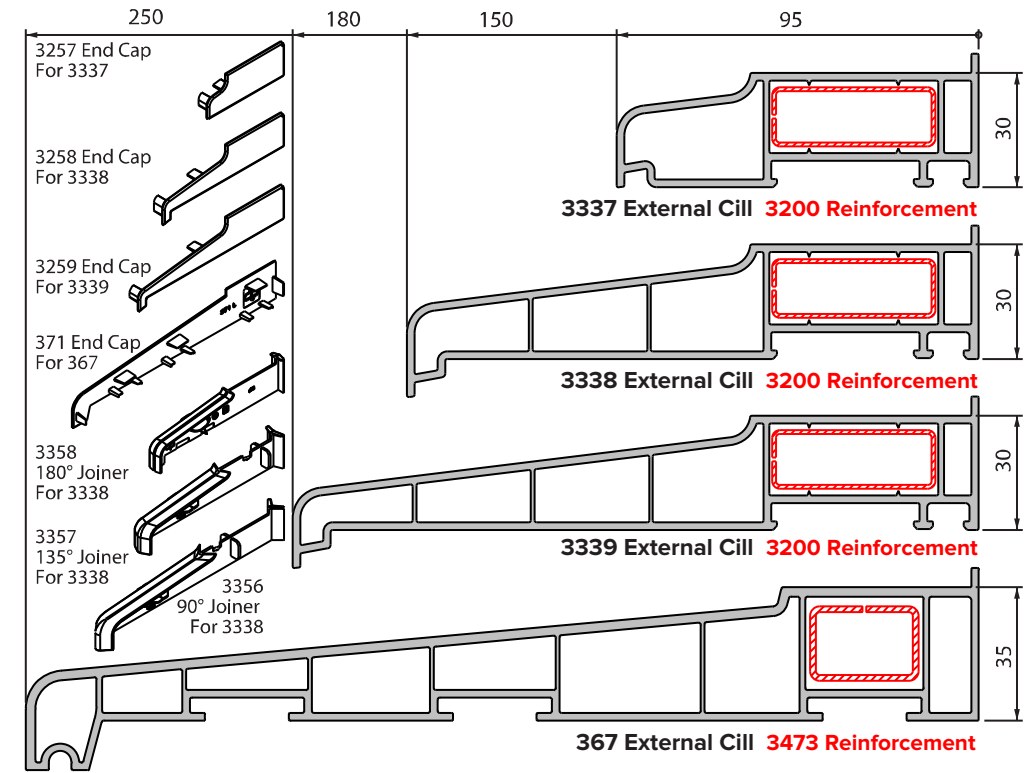

Main Profiles (70mm)

2892
SMALL OUTER FRAME 55MM

2833
LARGE OUTER FRAME 70MM

2822
EXTRA LARGE OUTER FRAME 85MM

2835
SMALL 'T' TRANSOM/MULLION

2802
FLUSH CASEMENT

2840
28mm Bead

3138
40mm Bead

Cills, Frame Extenders, Couplers

3300
FRAME EXTENDER

3301
FRAME EXTENDER

3302
FRAME EXTENDER

3311 Adaptor **6916 Bay Pole**

6920 Corner Post

3196 135° Fixed Post

Ancillaries

2804 Georgian Bar

412 Georgian Bar

2805
Frame Infill
Flush Sash

2809
Pre-Formed
Gasket
Corner Flush Sash

3303 Head Drip

2807 Run-up Block
Flush Sash

2888 Mullion End Cap
French Flush Casement

2503
Sash Seal