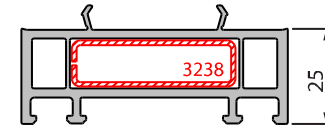

Cills, Frame Extenders, Couplers

3300
FRAME EXTENDER