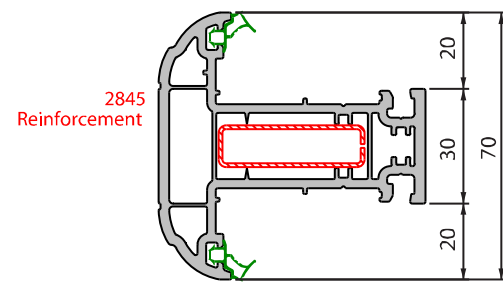

Main Profiles (70mm)

2892
SMALL OUTER FRAME 55MM

2833
LARGE OUTER FRAME 70MM

2822
EXTRA LARGE OUTER FRAME 85MM

2835
SMALL 'T' TRANSOM/MULLION

2802
FLUSH CASEMENT

2840
28mm Bead

3138
40mm Bead