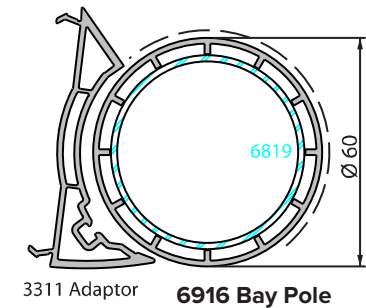

Main Profiles (70mm)

2892
SMALL OUTER FRAME 55MM

2833
LARGE OUTER FRAME 70MM

2822
EXTRA LARGE OUTER FRAME 85MM

2835
SMALL 'T' TRANSOM/MULLION

2802
FLUSH CASEMENT

2840
28mm Bead

3138
40mm Bead

Cills, Frame Extenders, Couplers

3300
FRAME EXTENDER

3301
FRAME EXTENDER

3302
FRAME EXTENDER

3311 Adaptor **6916 Bay Pole**

6920 Corner Post

3196 135° Fixed Post

Ancillaries

2804 Georgian Bar

412 Georgian Bar

2805
Frame Infill
Flush Sash

2809
Pre-Formed
Gasket
Corner Flush Sash

3303 Head Drip

2807 Run-up Block
Flush Sash

2888 Mullion End Cap
French Flush Casement

2503
Sash Seal