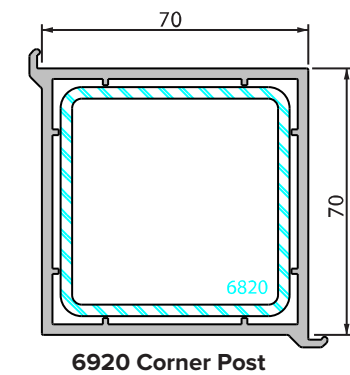

Main Profiles (70mm)

2892
SMALL OUTER FRAME 55MM

2833
LARGE OUTER FRAME 70MM

2822
EXTRA LARGE OUTER FRAME 85MM

2835
SMALL 'T' TRANSOM/MULLION

2802
FLUSH CASEMENT

2840
28mm Bead

3138
40mm Bead

Cills, Frame Extenders, Couplers

3300
FRAME EXTENDER

3301
FRAME EXTENDER

3302
FRAME EXTENDER

3311 Adaptor **6916 Bay Pole**

6920 Corner Post

3196 135° Fixed Post

Ancillaries

2804 Georgian Bar

412 Georgian Bar

2805
Frame Infill
Flush Sash

2809
Pre-Formed
Gasket
Corner Flush Sash

3303 Head Drip

2807 Run-up Block
Flush Sash

2888 Mullion End Cap
French Flush Casement

2503
Sash Seal