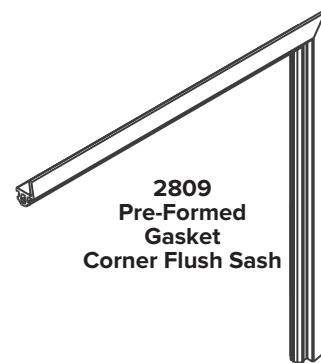

Main Profiles (70mm)

2892
SMALL OUTER FRAME 55MM

2833
LARGE OUTER FRAME 70MM

2822
EXTRA LARGE OUTER FRAME 85MM

2835
SMALL 'T' TRANSOM/MULLION

2802
FLUSH CASEMENT

2840
28mm Bead

3138
40mm Bead

Cills, Frame Extenders, Couplers

3300
FRAME EXTENDER

3301
FRAME EXTENDER

3302
FRAME EXTENDER

3311 Adaptor **6916 Bay Pole**

6920 Corner Post

3196 135° Fixed Post

Ancillaries

2804 Georgian Bar

412 Georgian Bar

2805
Frame Infill
Flush Sash

2809
Pre-Formed
Gasket
Corner Flush Sash

3303 Head Drip

2807 Run-up Block
Flush Sash

2888 Mullion End Cap
French Flush Casement

2503
Sash Seal