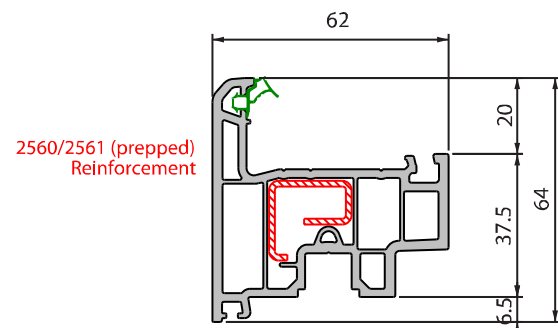

Main Profiles (70mm)

2892
SMALL OUTER FRAME 55MM

2833
LARGE OUTER FRAME 70MM

2822
EXTRA LARGE OUTER FRAME 85MM

2835
SMALL 'T' TRANSOM/MULLION

2802
FLUSH CASEMENT

2840
28mm Bead

3138
40mm Bead