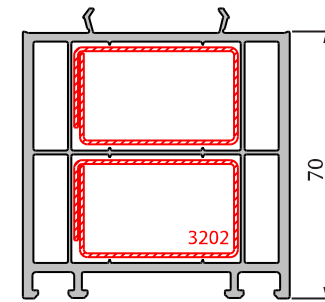

3302
FRAME EXTENDER