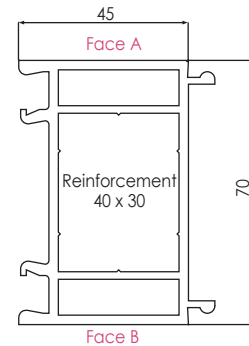

## Ancillaries

Frame Joining Profile  
546300

Frame Extension 15mm  
546200

Joining Profile 65mm  
546290

Frame Extension 45mm  
546280

Screw M6 x 70 Galvanised Steel  
257348

Weldable Corner Joint  
for Door Sash T + Z  
259036

Bolt 54 x 12mm  
Galvanised Steel  
251537

Head Drip  
546560

Head Drip Large  
560570

Weather Rail  
561510

End Cap for  
Weather Rail

Baypole (Aluminium Tube)  
264319

Variable Angle Baypole  
264409

Baypole Adapter  
264419