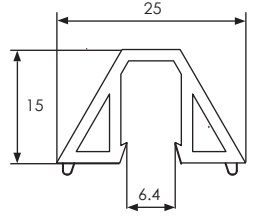

Chamfered Georgian Bar
200031