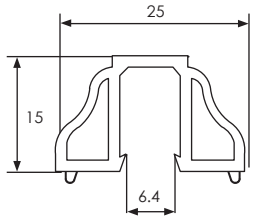

Bevel Glazing  
Bead 18.5mm  
560610

Flat Glazing Bead 3.5mm  
for 44mm Sealed Units  
637533

Ogee Glazing Bead  
7.8mm for 44mm Sealed Units  
546860

Chamfered Georgian Bar  
200031

Sculptured Georgian Bar  
200029