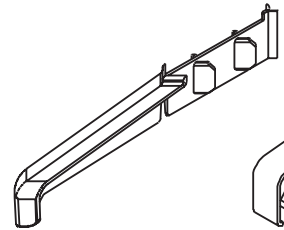

## Cills

Stub Cill 95mm  
246320

150mm Cill  
246330

180mm Cill  
246340

225mm Cill  
503940

90° Coupler  
for 150mm Cill  
237571

135° Coupler  
for 150mm Cill  
237551

180° In-line Coupler  
for 150mm Cill  
237561

End Cap  
For (246320)  
246390

End Cap  
For (246330)  
246400

End Cap  
For (246340)  
246410

End Cap  
For (503940)  
200038