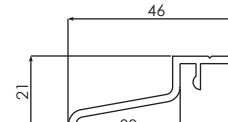

Head Drip
546560