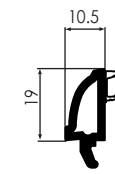

## Glazing Beads

Bevel Glazing  
Bead 18.5mm  
546132

Ogee Glazing  
Bead 18.5mm  
546572

Ogee Glazing Bead 14.5mm  
for 32mm Sealed Units  
503681

Ogee Glazing Bead 10.5mm  
for 36mm Sealed Units  
503720