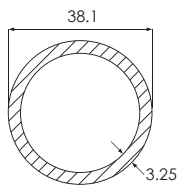

Bolt 54 x 12mm  
Galvanised Steel  
251537

Head Drip  
546560

Head Drip Large  
560570

Weather Rail  
561510

End Cap for  
Weather Rail

Baypole (Aluminium Tube)  
264319

Variable Angle Baypole  
264409

Baypole Adapter  
264419