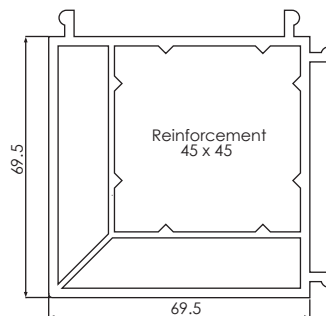

## Ancillaries

Frame Joining Profile  
546300

Frame Extension 15mm  
546200

Joining Profile 65mm  
546290

Frame Extension 45mm  
546280

Screw M6 x 70 Galvanised Steel  
257348

Weldable Corner Joint  
for Door Sash T + Z  
259036

Bolt 54 x 12mm  
Galvanised Steel  
251537

Head Drip  
546560

Head Drip Large  
560570

Weather Rail  
561510

End Cap for  
Weather Rail

Baypole (Aluminium Tube)  
264319

Variable Angle Baypole  
264409

Baypole Adapter  
264419