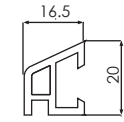

Weather Rail
561510