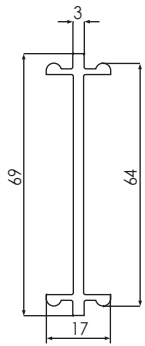

## Low Threshold

Low Threshold  
Endcaps  
(for use with 233214)  
200276

15mm Low Threshold  
233214

Low Threshold Sash Adapter  
(for use with 233214)  
238364

Low Threshold Seal  
(for use with 238364)  
837310

## Ancillaries

Frame Joining Profile  
546300

Frame Extension 15mm  
546200

Joining Profile 65mm  
546290

Frame Extension 45mm  
546280

Screw M6 x 70 Galvanised Steel  
257348

Weldable Corner Joint  
for Door Sash T + Z  
259036