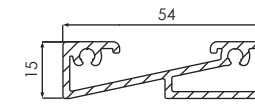

Low Threshold

15mm Low Threshold
233214