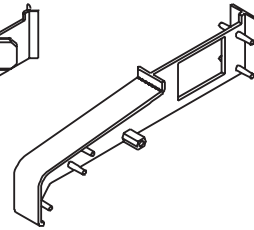

## Cills

Stub Cill 95mm  
246320

150mm Cill  
246330

180mm Cill  
246340

225mm Cill  
503940

90° Coupler  
for 150mm Cill  
237571

135° Coupler  
for 150mm Cill  
237551

180° In-line Coupler  
for 150mm Cill  
237561

End Cap  
For (246320)  
246390

End Cap  
For (246330)  
246400

End Cap  
For (246340)  
246410

End Cap  
For (503940)  
200038