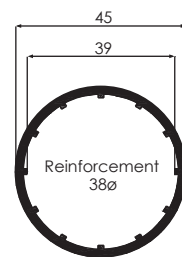

## Ancillaries

Frame Joining Profile  
546300

Frame Extension 15mm  
546200

Joining Profile 65mm  
546290

Frame Extension 45mm  
546280

Screw M6 x 70 Galvanised Steel  
257348

Weldable Corner Joint  
for Door Sash T + Z  
259036

Bolt 54 x 12mm  
Galvanised Steel  
251537

Head Drip  
546560

Head Drip Large  
560570

Weather Rail  
561510

End Cap for  
Weather Rail

Baypole (Aluminium Tube)  
264319

Variable Angle Baypole  
264409

Baypole Adapter  
264419