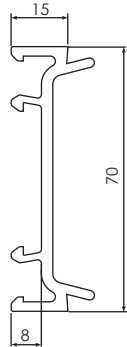

## Cills

Stub Cill 95mm  
246320

150mm Cill  
246330

180mm Cill  
246340

225mm Cill  
503940

90° Coupler  
for 150mm Cill  
237571

135° Coupler  
for 150mm Cill  
237551

180° In-line Coupler  
for 150mm Cill  
237561

## Low Threshold

Low Threshold  
Endcaps  
(for use with 233214)  
200276

15mm Low Threshold  
233214

Low Threshold Sash Adapter  
(for use with 233214)  
238364

Low Threshold Seal  
(for use with 238364)  
837310

## Ancillaries

Frame Joining Profile  
546300

Frame Extension 15mm  
546200

Joining Profile 65mm  
546290

Frame Extension 45mm  
546280

Screw M6 x 70 Galvanised Steel  
257348

Weldable Corner Joint  
for Door Sash T + Z  
259036

Bolt 54 x 12mm  
Galvanised Steel  
251537

Head Drip  
546560

Head Drip Large  
560570

Weather Rail  
561510

End Cap for  
Weather Rail

Baypole (Aluminium Tube)  
264319

Variable Angle Baypole  
264409

Baypole Adapter  
264419