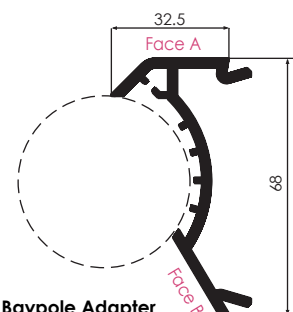

## Ancillaries

Frame Joining Profile  
546300

Frame Extension 15mm  
546200

Joining Profile 65mm  
546290

Frame Extension 45mm  
546280

Screw M6 x 70 Galvanised Steel  
257348

Weldable Corner Joint  
for Door Sash T + Z  
259036

Bolt 54 x 12mm  
Galvanised Steel  
251537

Head Drip  
546560

Head Drip Large  
560570

Weather Rail  
561510

End Cap for  
Weather Rail

Baypole (Aluminium Tube)  
264319

Variable Angle Baypole  
264409

Baypole Adapter  
264419

## Specialist Seals & Hinge Extrusion Profiles - Fully Reversible only