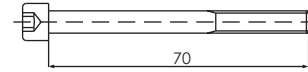

## Ancillaries

Frame Joining Profile  
546300

Frame Extension 15mm  
546200

Joining Profile 65mm  
546290

Frame Extension 45mm  
546280

Screw M6 x 70 Galvanised Steel  
257348

Weldable Corner Joint  
for Door Sash T + Z  
259036