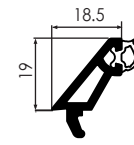

Glazing Beads

Bevel Glazing
Bead 18.5mm
546132