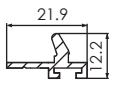

## Low Threshold

Low Threshold  
Endcaps  
(for use with 233214)  
200276

15mm Low Threshold  
233214

Low Threshold Sash Adapter  
(for use with 233214)  
238364

Low Threshold Seal  
(for use with 238364)  
837310