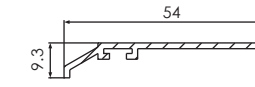

Low Threshold Sash Adapter
(for use with 233214)
238364