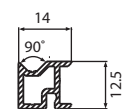

Hinge Packer
264376

Specialist Seals & Hinge Extrusion Profiles - Fully Reversible only