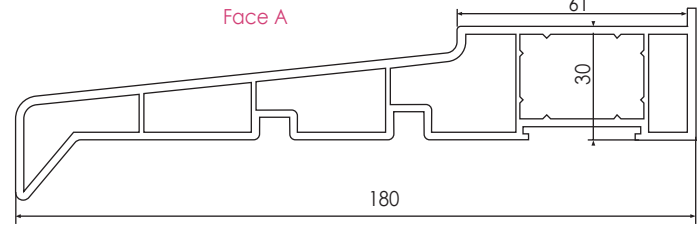

## Cills

Stub Cill 95mm  
246320

150mm Cill  
246330

180mm Cill  
246340

225mm Cill  
503940

90° Coupler  
for 150mm Cill  
237571

135° Coupler  
for 150mm Cill  
237551

180° In-line Coupler  
for 150mm Cill  
237561