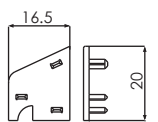

## Ancillaries

Frame Joining Profile  
546300

Frame Extension 15mm  
546200

Joining Profile 65mm  
546290

Frame Extension 45mm  
546280

Screw M6 x 70 Galvanised Steel  
257348

Weldable Corner Joint  
for Door Sash T + Z  
259036

Bolt 54 x 12mm  
Galvanised Steel  
251537

Head Drip  
546560

Head Drip Large  
560570

Weather Rail  
561510

End Cap for  
Weather Rail

Baypole (Aluminium Tube)  
264319

Variable Angle Baypole  
264409

Baypole Adapter  
264419