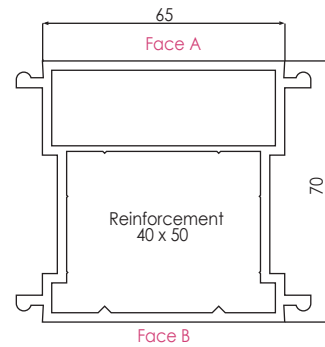

## Ancillaries

Frame Joining Profile  
546300

Frame Extension 15mm  
546200

Joining Profile 65mm  
546290

Frame Extension 45mm  
546280

Screw M6 x 70 Galvanised Steel  
257348

Weldable Corner Joint  
for Door Sash T + Z  
259036