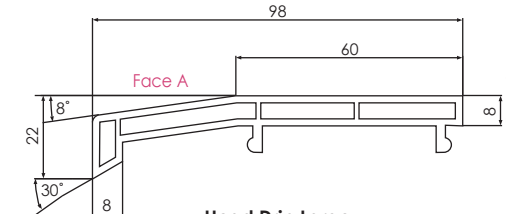

Head Drip Large
560570