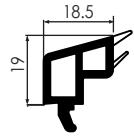

## Glazing Beads

Bevel Glazing  
Bead 18.5mm  
546132

Ogee Glazing  
Bead 18.5mm  
546572

Ogee Glazing Bead 14.5mm  
for 32mm Sealed Units  
503681

Ogee Glazing Bead 10.5mm  
for 36mm Sealed Units  
503720