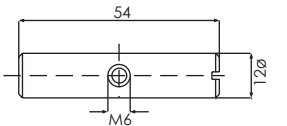

## Ancillaries

Frame Joining Profile  
546300

Frame Extension 15mm  
546200

Joining Profile 65mm  
546290

Frame Extension 45mm  
546280

Screw M6 x 70 Galvanised Steel  
257348

Weldable Corner Joint  
for Door Sash T + Z  
259036