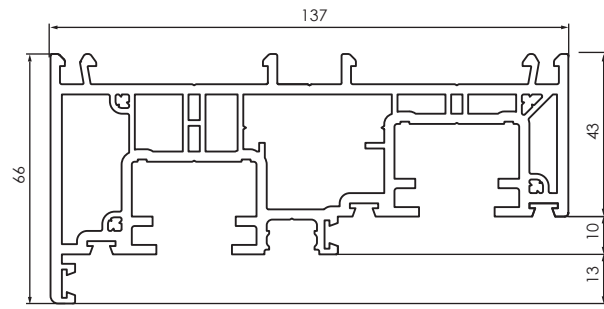

REHAU HERITAGE VERTICAL SLIDER WINDOW SYSTEM

559500
OUTER FRAME

559510
SLIM SASH

559520
INTERMEDIATE SASH

559530
LARGE SASH

Main Frames

559540
DEEP BOTTOM RAIL

Interlock Profiles

559550
SLIM SASH INTERLOCK

559560
LARGE SASH INTERLOCK

Cill Profiles

559570
STUB CILL

559580
LARGE CILL

219160
CLIP IN CILL

219080
STUB CILL ENDCAP

219090
LARGE CILL ENDCAP