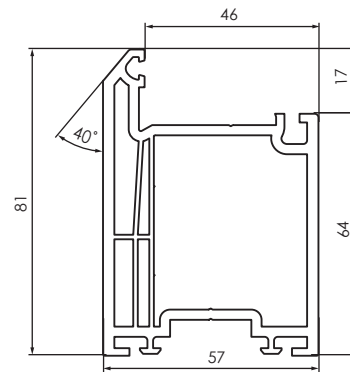

REHAU HERITAGE VERTICAL SLIDER WINDOW SYSTEM

559500
OUTER FRAME

559510
SLIM SASH

559520
INTERMEDIATE SASH

559530
LARGE SASH

Main Frames

559540
DEEP BOTTOM RAIL

Interlock Profiles

559550
SLIM SASH INTERLOCK

559560
LARGE SASH INTERLOCK

Cill Profiles

559570
STUB CILL

559580
LARGE CILL

219160
CLIP IN CILL

219080
STUB CILL ENDCAP

219090
LARGE CILL ENDCAP