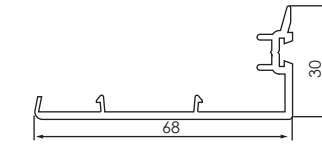

REHAU HERITAGE VERTICAL SLIDER WINDOW SYSTEM

559500
OUTER FRAME

559510
SLIM SASH

559520
INTERMEDIATE SASH

559530
LARGE SASH

Main Frames

559540
DEEP BOTTOM RAIL

Interlock Profiles

559550
SLIM SASH INTERLOCK

559560
LARGE SASH INTERLOCK

Cill Profiles

559570
STUB CILL

559580
LARGE CILL

219160
CLIP IN CILL

219080
STUB CILL ENDCAP

219090
LARGE CILL ENDCAP