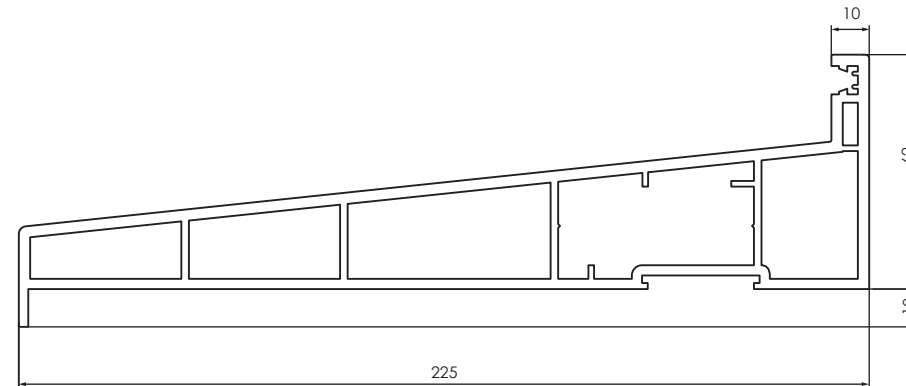

REHAU HERITAGE VERTICAL SLIDER WINDOW SYSTEM

559500
OUTER FRAME

559510
SLIM SASH

559520
INTERMEDIATE SASH

559530
LARGE SASH

Main Frames

559540
DEEP BOTTOM RAIL

Interlock Profiles

559550
SLIM SASH INTERLOCK

559560
LARGE SASH INTERLOCK

Cill Profiles

559570
STUB CILL

559580
LARGE CILL

219160
CLIP IN CILL

219080
STUB CILL ENDCAP

219090
LARGE CILL ENDCAP