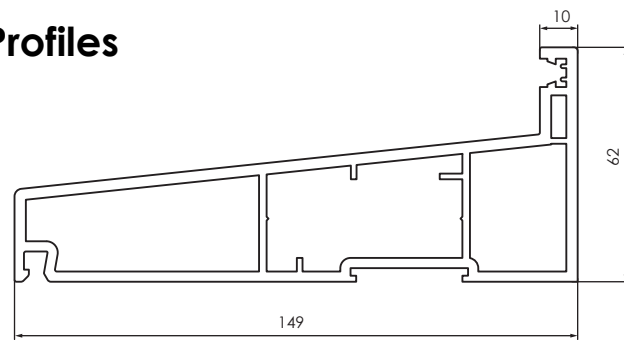

REHAU HERITAGE VERTICAL SLIDER WINDOW SYSTEM

559500
OUTER FRAME

559510
SLIM SASH

559520
INTERMEDIATE SASH

559530
LARGE SASH

Main Frames

559540
DEEP BOTTOM RAIL

Interlock Profiles

559550
SLIM SASH INTERLOCK

559560
LARGE SASH INTERLOCK

Cill Profiles

559570
STUB CILL

559580
LARGE CILL

219160
CLIP IN CILL

219080
STUB CILL ENDCAP

219090
LARGE CILL ENDCAP