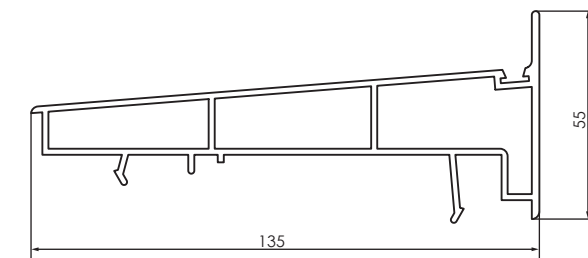

REHAU HERITAGE VERTICAL SLIDER WINDOW SYSTEM

559500
OUTER FRAME

559510
SLIM SASH

559520
INTERMEDIATE SASH

559530
LARGE SASH

Main Frames

559540
DEEP BOTTOM RAIL

Interlock Profiles

559550
SLIM SASH INTERLOCK

559560
LARGE SASH INTERLOCK

Cill Profiles

559570
STUB CILL

559580
LARGE CILL

219160
CLIP IN CILL

219080
STUB CILL ENDCAP

219090
LARGE CILL ENDCAP