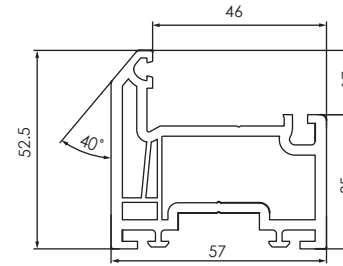

REHAU HERITAGE VERTICAL SLIDER WINDOW SYSTEM

559500
OUTER FRAME

559510
SLIM SASH

559520
INTERMEDIATE SASH

559530
LARGE SASH

Main Frames

559540
DEEP BOTTOM RAIL

Interlock Profiles

559550
SLIM SASH INTERLOCK

559560
LARGE SASH INTERLOCK

Cill Profiles

559570
STUB CILL

559580
LARGE CILL

219160
CLIP IN CILL

219080
STUB CILL ENDCAP

219090
LARGE CILL ENDCAP