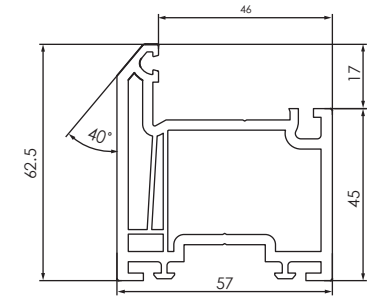

REHAU HERITAGE VERTICAL SLIDER WINDOW SYSTEM

559500
OUTER FRAME

559510
SLIM SASH

559520
INTERMEDIATE SASH

559530
LARGE SASH

Main Frames

559540
DEEP BOTTOM RAIL

Interlock Profiles

559550
SLIM SASH INTERLOCK

559560
LARGE SASH INTERLOCK

Cill Profiles

559570
STUB CILL

559580
LARGE CILL

219160
CLIP IN CILL

219080
STUB CILL ENDCAP

219090
LARGE CILL ENDCAP