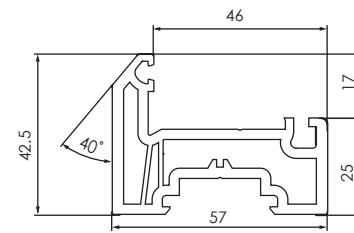

REHAU HERITAGE VERTICAL SLIDER WINDOW SYSTEM

559500
OUTER FRAME

559510
SLIM SASH

559520
INTERMEDIATE SASH

559530
LARGE SASH

Main Frames

559540
DEEP BOTTOM RAIL

Interlock Profiles

559550
SLIM SASH INTERLOCK

559560
LARGE SASH INTERLOCK

Cill Profiles

559570
STUB CILL

559580
LARGE CILL

219160
CLIP IN CILL

219080
STUB CILL ENDCAP

219090
LARGE CILL ENDCAP