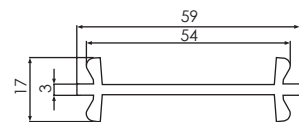

219120  
8.5MM BRUSH PILE

253792  
7MM BRUSH PILE

**Mouldings**

219100  
SASH HORN  
SLIM SASH

219110  
SASH HORN  
INTERMEDIATE SASH

219500  
RUN THROUGH SASH HORN  
CAP MOULDING

219270  
INTERMEDIATE SASH JOINT BLOCK  
LEFT/RIGHT

219280  
LARGE SASH JOINT BLOCK  
LEFT/RIGHT

**Extenders**

639571  
3MM JOINING PROFILE

561005  
20MM FRAME EXTENSION

561004  
40MM FRAME EXTENSION

219070  
SLIDING LATCH  
LEFT/RIGHT