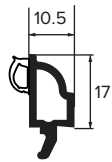

**Ancillaries**

559610  
COVER STOP PROFILE

219120  
COVER STOP PROFILE CAP

219310  
ALUMINIUM SECURITY  
REINFORCEMENT

219300  
ALUMINIUM SECURITY  
INTERLOCK

219180  
FIXING COVER

219290  
ALUMINIUM  
SECURITY BAR

219190  
BRUSH PILE  
LOCATOR

**Beads, Gaskets & Georgian Bars**

559600  
28MM SCULPTURED BEAD  
LOW LEVEL CO-EX

219150  
28MM SQUARE  
EDGED BEAD

559251  
CHAMFERED  
GEORGIAN BAR  
CO-EX

559261  
SCULPTURED  
GEORGIAN BAR  
CO-EX

219120  
8.5MM BRUSH PILE

253792  
7MM BRUSH PILE

**Mouldings**

219100  
SASH HORN  
SLIM SASH

219110  
SASH HORN  
INTERMEDIATE SASH

219500  
RUN THROUGH SASH HORN  
CAP MOULDING

219270  
INTERMEDIATE SASH JOINT BLOCK  
LEFT/RIGHT

219280  
LARGE SASH JOINT BLOCK  
LEFT/RIGHT

**Extenders**

639571  
3MM JOINING PROFILE

561005  
20MM FRAME EXTENSION

561004  
40MM FRAME EXTENSION

219070  
SLIDING LATCH  
LEFT/RIGHT