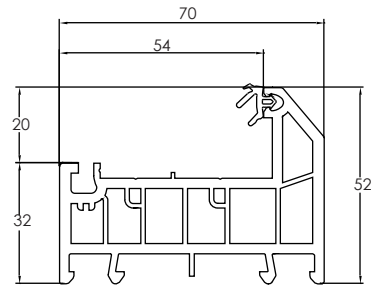

CHAMFERED SYSTEM

Main Profiles (70mm)

Note: The below foiled part numbers will precede a 3 digit colour variant number

546845
CASEMENT SLIM
OUTER FRAME 52MM (6 CHAMBER)

546816
586815 (FOILED)
CASEMENT SLIM
OUTER FRAME 52MM (5 CHAMBER)

546856
586855 (FOILED)
CASEMENT 'T'
SASH 75MM (5 CHAMBER)

546066
576247 (FOILED)
CASEMENT 'Z'
SASH 64.5MM

546776
576776 (FOILED)
TILT/TURN
SASH 70MM

546635
576635 (FOILED)
DOOR 'T' SASH/
MIDRAIL 105.5MM

546625
576635 (FOILED)
DOOR 'Z'
SASH 105.5MM