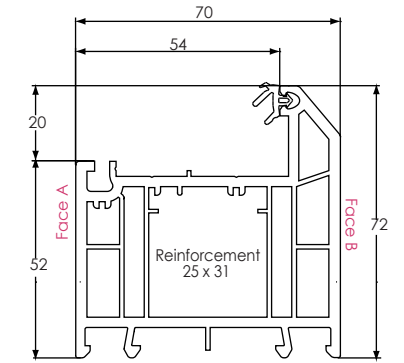

CHAMFERED SYSTEM

Main Profiles (70mm)

Note: The below foiled part numbers will precede a 3 digit colour variant number

546845
CASEMENT SLIM
OUTER FRAME 52MM (6 CHAMBER)

546816
586815 (FOILED)
CASEMENT SLIM
OUTER FRAME 52MM (5 CHAMBER)

546826
586825 (FOILED)
CASEMENT INTERMEDIATE
OUTER FRAME 62MM (5 CHAMBER)

546185
576365 (FOILED)
CASEMENT LARGE
OUTER FRAME 72MM (3 CHAMBER)

546836
586835 (FOILED)
CASEMENT LARGE
OUTER FRAME 72MM (5 CHAMBER)

546856
586855 (FOILED)
CASEMENT 'T'
SASH 75MM (5 CHAMBER)

546066
576247 (FOILED)
CASEMENT 'Z'
SASH 64.5MM

546776
576776 (FOILED)
TILT/TURN
SASH 70MM

546635
576635 (FOILED)
DOOR 'T' SASH/
MIDRAIL 105.5MM

546625
576635 (FOILED)
DOOR 'Z'
SASH 105.5MM

546085
576265 (FOILED)
SLIM TRANSOM/
MULLION 'T' 69MM

546095
576275 (FOILED)
SLIM TRANSOM/
MULLION 'Z' 69MM

546475
576026 (FOILED)
LARGE TRANSOM/
MULLION 'T' 82MM

546465
576046 (FOILED)
LARGE TRANSOM/
MULLION 'Z' 82MM