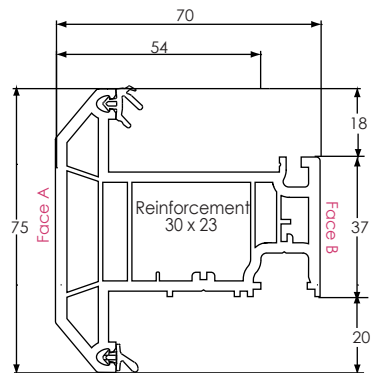

CHAMFERED SYSTEM

Main Profiles (70mm)

Note: The below foiled part numbers will precede a 3 digit colour variant number

546845
CASEMENT SLIM
OUTER FRAME 52MM (6 CHAMBER)

546816
586815 (FOILED)
CASEMENT SLIM
OUTER FRAME 52MM (5 CHAMBER)

546826
586825 (FOILED)
CASEMENT INTERMEDIATE
OUTER FRAME 62MM (5 CHAMBER)

546185
576365 (FOILED)
CASEMENT LARGE
OUTER FRAME 72MM (3 CHAMBER)

546836
586835 (FOILED)
CASEMENT LARGE
OUTER FRAME 72MM (5 CHAMBER)

546856
586855 (FOILED)
CASEMENT 'T'
SASH 75MM (5 CHAMBER)

546066
576247 (FOILED)
CASEMENT 'Z'
SASH 64.5MM

546776
576776 (FOILED)
TILT/TURN
SASH 70MM

546635
576635 (FOILED)
DOOR 'T' SASH/
MIDRAIL 105.5MM

546625
576635 (FOILED)
DOOR 'Z'
SASH 105.5MM

546085
576265 (FOILED)
SLIM TRANSOM/
MULLION 'T' 69MM

546095
576275 (FOILED)
SLIM TRANSOM/
MULLION 'Z' 69MM

546475
576026 (FOILED)
LARGE TRANSOM/
MULLION 'T' 82MM

546465
576046 (FOILED)
LARGE TRANSOM/
MULLION 'Z' 82MM