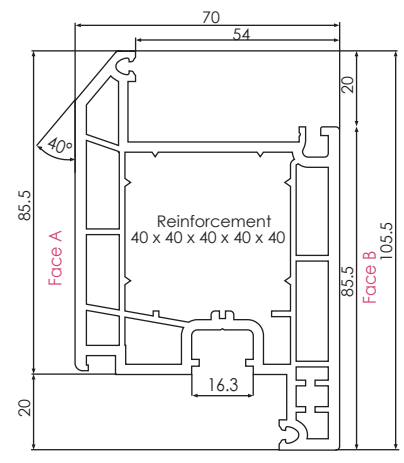

CHAMFERED SYSTEM

Main Profiles (70mm)

Note: The below foiled part numbers will precede a 3 digit colour variant number

546845
CASEMENT SLIM
OUTER FRAME 52MM (6 CHAMBER)

546816
586815 (FOILED)
CASEMENT SLIM
OUTER FRAME 52MM (5 CHAMBER)

546826
586825 (FOILED)
CASEMENT INTERMEDIATE
OUTER FRAME 62MM (5 CHAMBER)

546185
576365 (FOILED)
CASEMENT LARGE
OUTER FRAME 72MM (3 CHAMBER)

546836
586835 (FOILED)
CASEMENT LARGE
OUTER FRAME 72MM (5 CHAMBER)

546856
586855 (FOILED)
CASEMENT 'T'
SASH 75MM (5 CHAMBER)

546066
576247 (FOILED)
CASEMENT 'Z'
SASH 64.5MM

546776
576776 (FOILED)
TILT/TURN
SASH 70MM

546635
576635 (FOILED)
DOOR 'T' SASH/
MIDRAIL 105.5MM

546625
576635 (FOILED)
DOOR 'Z'
SASH 105.5MM

546085
576265 (FOILED)
SLIM TRANSOM/
MULLION 'T' 69MM

546095
576275 (FOILED)
SLIM TRANSOM/
MULLION 'Z' 69MM

546475
576026 (FOILED)
LARGE TRANSOM/
MULLION 'T' 82MM

546465
576046 (FOILED)
LARGE TRANSOM/
MULLION 'Z' 82MM