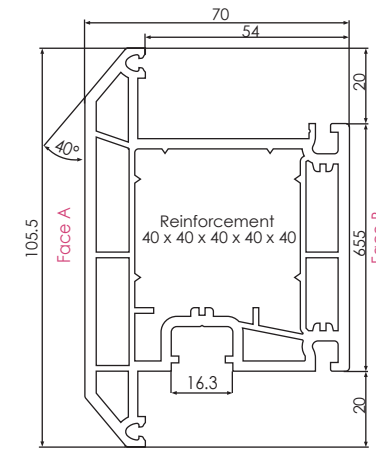

CHAMFERED SYSTEM

Main Profiles (70mm)

Note: The below foiled part numbers will precede a 3 digit colour variant number

546845
CASEMENT SLIM
OUTER FRAME 52MM (6 CHAMBER)

546816
586815 (FOILED)
CASEMENT SLIM
OUTER FRAME 52MM (5 CHAMBER)

546826
586825 (FOILED)
CASEMENT INTERMEDIATE
OUTER FRAME 62MM (5 CHAMBER)

546185
576365 (FOILED)
CASEMENT LARGE
OUTER FRAME 72MM (3 CHAMBER)

546836
586835 (FOILED)
CASEMENT LARGE
OUTER FRAME 72MM (5 CHAMBER)

546856
586855 (FOILED)
CASEMENT 'T'
SASH 75MM (5 CHAMBER)

546066
576247 (FOILED)
CASEMENT 'Z'
SASH 64.5MM

546776
576776 (FOILED)
TILT/TURN
SASH 70MM

546635
576635 (FOILED)
DOOR 'T' SASH/
MIDRAIL 105.5MM

546625
576635 (FOILED)
DOOR 'Z'
SASH 105.5MM

546085
576265 (FOILED)
SLIM TRANSOM/
MULLION 'T' 69MM

546095
576275 (FOILED)
SLIM TRANSOM/
MULLION 'Z' 69MM

546475
576026 (FOILED)
LARGE TRANSOM/
MULLION 'T' 82MM

546465
576046 (FOILED)
LARGE TRANSOM/
MULLION 'Z' 82MM