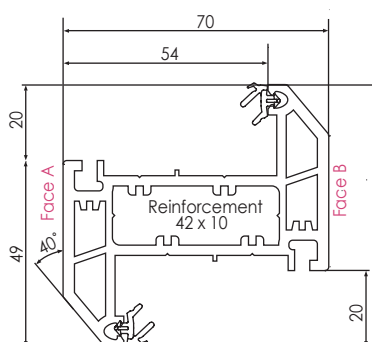

CHAMFERED SYSTEM

Main Profiles (70mm)

Note: The below foiled part numbers will precede a 3 digit colour variant number

546845
CASEMENT SLIM
OUTER FRAME 52MM (6 CHAMBER)

546816
586815 (FOILED)
CASEMENT SLIM
OUTER FRAME 52MM (5 CHAMBER)

546856
586855 (FOILED)
CASEMENT 'T'
SASH 75MM (5 CHAMBER)

546066
576247 (FOILED)
CASEMENT 'Z'
SASH 64.5MM

546776
576776 (FOILED)
TILT/TURN
SASH 70MM

546635
576635 (FOILED)
DOOR 'T' SASH/
MIDRAIL 105.5MM

546625
576635 (FOILED)
DOOR 'Z'
SASH 105.5MM

546085
576265 (FOILED)
SLIM TRANSOM/
MULLION 'T' 69MM

546095
576275 (FOILED)
SLIM TRANSOM/
MULLION 'Z' 69MM

546475
576026 (FOILED)
LARGE TRANSOM/
MULLION 'T' 82MM

546465
576046 (FOILED)
LARGE TRANSOM/
MULLION 'Z' 82MM