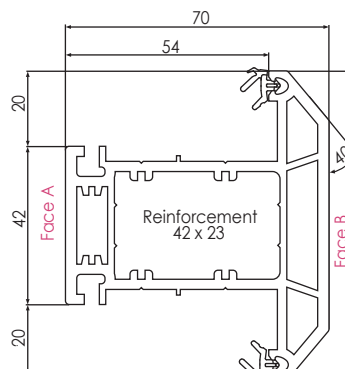

CHAMFERED SYSTEM

Main Profiles (70mm)

Note: The below foiled part numbers will precede a 3 digit colour variant number

546845
CASEMENT SLIM
OUTER FRAME 52MM (6 CHAMBER)

546816
586815 (FOILED)
CASEMENT SLIM
OUTER FRAME 52MM (5 CHAMBER)

546826
586825 (FOILED)
CASEMENT INTERMEDIATE
OUTER FRAME 62MM (5 CHAMBER)

546185
576365 (FOILED)
CASEMENT LARGE
OUTER FRAME 72MM (3 CHAMBER)

546836
586835 (FOILED)
CASEMENT LARGE
OUTER FRAME 72MM (5 CHAMBER)

546856
586855 (FOILED)
CASEMENT 'T'
SASH 75MM (5 CHAMBER)

546066
576247 (FOILED)
CASEMENT 'Z'
SASH 64.5MM

546776
576776 (FOILED)
TILT/TURN
SASH 70MM

546635
576635 (FOILED)
DOOR 'T' SASH/
MIDRAIL 105.5MM

546625
576635 (FOILED)
DOOR 'Z'
SASH 105.5MM

546085
576265 (FOILED)
SLIM TRANSOM/
MULLION 'T' 69MM

546095
576275 (FOILED)
SLIM TRANSOM/
MULLION 'Z' 69MM

546475
576026 (FOILED)
LARGE TRANSOM/
MULLION 'T' 82MM

546465
576046 (FOILED)
LARGE TRANSOM/
MULLION 'Z' 82MM