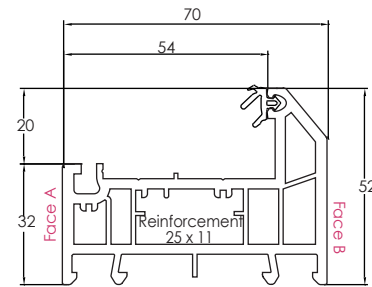

CHAMFERED SYSTEM

Main Profiles (70mm)

Note: The below foiled part numbers will precede a 3 digit colour variant number

546845
CASEMENT SLIM
OUTER FRAME 52MM (6 CHAMBER)

546816
586815 (FOILED)
CASEMENT SLIM
OUTER FRAME 52MM (5 CHAMBER)

546826
586825 (FOILED)
CASEMENT INTERMEDIATE
OUTER FRAME 62MM (5 CHAMBER)

546185
576365 (FOILED)
CASEMENT LARGE
OUTER FRAME 72MM (3 CHAMBER)

546836
586835 (FOILED)
CASEMENT LARGE
OUTER FRAME 72MM (5 CHAMBER)

546856
586855 (FOILED)
CASEMENT 'T'
SASH 75MM (5 CHAMBER)

546066
576247 (FOILED)
CASEMENT 'Z'
SASH 64.5MM

546776
576776 (FOILED)
TILT/TURN
SASH 70MM

546635
576635 (FOILED)
DOOR 'T' SASH/
MIDRAIL 105.5MM

546625
576635 (FOILED)
DOOR 'Z'
SASH 105.5MM

546085
576265 (FOILED)
SLIM TRANSOM/
MULLION 'T' 69MM

546095
576275 (FOILED)
SLIM TRANSOM/
MULLION 'Z' 69MM

546475
576026 (FOILED)
LARGE TRANSOM/
MULLION 'T' 82MM

546465
576046 (FOILED)
LARGE TRANSOM/
MULLION 'Z' 82MM