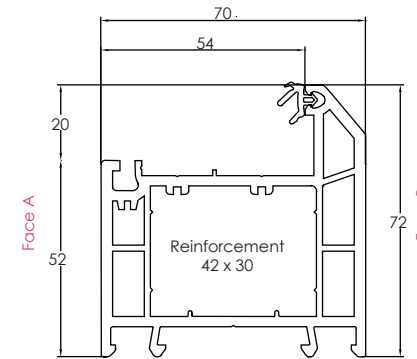

CHAMFERED SYSTEM

Main Profiles (70mm)

Note: The below foiled part numbers will precede a 3 digit colour variant number

546845
CASEMENT SLIM
OUTER FRAME 52MM (6 CHAMBER)

546816
586815 (FOILED)
CASEMENT SLIM
OUTER FRAME 52MM (5 CHAMBER)

546826
586825 (FOILED)
CASEMENT INTERMEDIATE
OUTER FRAME 62MM (5 CHAMBER)

546185
576365 (FOILED)
CASEMENT LARGE
OUTER FRAME 72MM (3 CHAMBER)

546836
586835 (FOILED)
CASEMENT LARGE
OUTER FRAME 72MM (5 CHAMBER)

546856
586855 (FOILED)
CASEMENT 'T'
SASH 75MM (5 CHAMBER)

546066
576247 (FOILED)
CASEMENT 'Z'
SASH 64.5MM

546776
576776 (FOILED)
TILT/TURN
SASH 70MM

546635
576635 (FOILED)
DOOR 'T' SASH/
MIDRAIL 105.5MM

546625
576635 (FOILED)
DOOR 'Z'
SASH 105.5MM

546085
576265 (FOILED)
SLIM TRANSOM/
MULLION 'T' 69MM

546095
576275 (FOILED)
SLIM TRANSOM/
MULLION 'Z' 69MM

546475
576026 (FOILED)
LARGE TRANSOM/
MULLION 'T' 82MM

546465
576046 (FOILED)
LARGE TRANSOM/
MULLION 'Z' 82MM