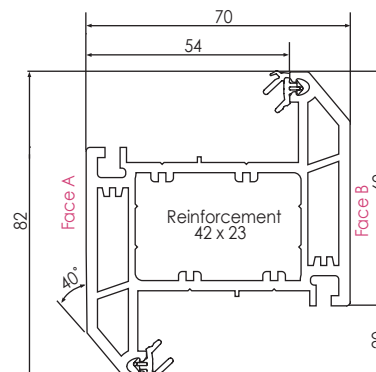

546856
586855 (FOILED)
CASEMENT 'T'
SASH 75MM (5 CHAMBER)

546066
576247 (FOILED)
CASEMENT 'Z'
SASH 64.5MM

546776
576776 (FOILED)
TILT/TURN
SASH 70MM

546635
576635 (FOILED)
DOOR 'T' SASH/
MIDRAIL 105.5MM

546625
576635 (FOILED)
DOOR 'Z'
SASH 105.5MM

546085
576265 (FOILED)
SLIM TRANSOM/
MULLION 'T' 69MM

546095
576275 (FOILED)
SLIM TRANSOM/
MULLION 'Z' 69MM

546475
576026 (FOILED)
LARGE TRANSOM/
MULLION 'T' 82MM

546465
576046 (FOILED)
LARGE TRANSOM/
MULLION 'Z' 82MM