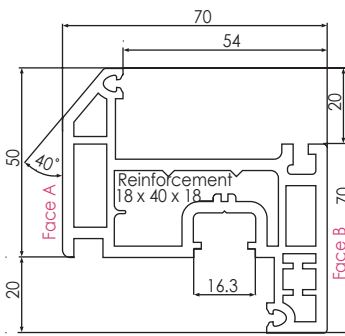

CHAMFERED SYSTEM

Main Profiles (70mm)

Note: The below foiled part numbers will precede a 3 digit colour variant number

546845
CASEMENT SLIM
OUTER FRAME 52MM (6 CHAMBER)

546816
586815 (FOILED)
CASEMENT SLIM
OUTER FRAME 52MM (5 CHAMBER)

546826
586825 (FOILED)
CASEMENT INTERMEDIATE
OUTER FRAME 62MM (5 CHAMBER)

546185
576365 (FOILED)
CASEMENT LARGE
OUTER FRAME 72MM (3 CHAMBER)

546836
586835 (FOILED)
CASEMENT LARGE
OUTER FRAME 72MM (5 CHAMBER)

546856
586855 (FOILED)
CASEMENT 'T'
SASH 75MM (5 CHAMBER)

546066
576247 (FOILED)
CASEMENT 'Z'
SASH 64.5MM

546776
576776 (FOILED)
TILT/TURN
SASH 70MM

546635
576635 (FOILED)
DOOR 'T' SASH/
MIDRAIL 105.5MM

546625
576635 (FOILED)
DOOR 'Z'
SASH 105.5MM

546085
576265 (FOILED)
SLIM TRANSOM/
MULLION 'T' 69MM

546095
576275 (FOILED)
SLIM TRANSOM/
MULLION 'Z' 69MM

546475
576026 (FOILED)
LARGE TRANSOM/
MULLION 'T' 82MM

546465
576046 (FOILED)
LARGE TRANSOM/
MULLION 'Z' 82MM