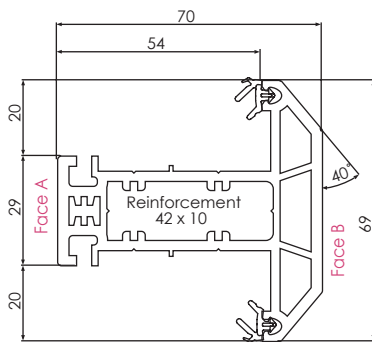

CHAMFERED SYSTEM

Main Profiles (70mm)

Note: The below foiled part numbers will precede a 3 digit colour variant number

546845
CASEMENT SLIM
OUTER FRAME 52MM (6 CHAMBER)

546816
586815 (FOILED)
CASEMENT SLIM
OUTER FRAME 52MM (5 CHAMBER)

546826
586825 (FOILED)
CASEMENT INTERMEDIATE
OUTER FRAME 62MM (5 CHAMBER)

546185
576365 (FOILED)
CASEMENT LARGE
OUTER FRAME 72MM (3 CHAMBER)

546836
586835 (FOILED)
CASEMENT LARGE
OUTER FRAME 72MM (5 CHAMBER)

546856
586855 (FOILED)
CASEMENT 'T'
SASH 75MM (5 CHAMBER)

546066
576247 (FOILED)
CASEMENT 'Z'
SASH 64.5MM

546776
576776 (FOILED)
TILT/TURN
SASH 70MM

546635
576635 (FOILED)
DOOR 'T' SASH/
MIDRAIL 105.5MM

546625
576635 (FOILED)
DOOR 'Z'
SASH 105.5MM

546085
576265 (FOILED)
SLIM TRANSOM/
MULLION 'T' 69MM

546095
576275 (FOILED)
SLIM TRANSOM/
MULLION 'Z' 69MM

546475
576026 (FOILED)
LARGE TRANSOM/
MULLION 'T' 82MM

546465
576046 (FOILED)
LARGE TRANSOM/
MULLION 'Z' 82MM