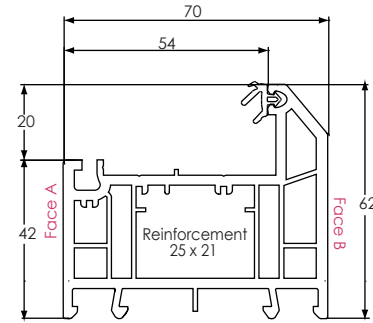

CHAMFERED SYSTEM

Main Profiles (70mm)

Note: The below foiled part numbers will precede a 3 digit colour variant number

546845
CASEMENT SLIM
OUTER FRAME 52MM (6 CHAMBER)

546816
586815 (FOILED)
CASEMENT SLIM
OUTER FRAME 52MM (5 CHAMBER)

546826
586825 (FOILED)
CASEMENT INTERMEDIATE
OUTER FRAME 62MM (5 CHAMBER)

546185
576365 (FOILED)
CASEMENT LARGE
OUTER FRAME 72MM (3 CHAMBER)

546836
586835 (FOILED)
CASEMENT LARGE
OUTER FRAME 72MM (5 CHAMBER)

546856
586855 (FOILED)
CASEMENT 'T'
SASH 75MM (5 CHAMBER)

546066
576247 (FOILED)
CASEMENT 'Z'
SASH 64.5MM

546776
576776 (FOILED)
TILT/TURN
SASH 70MM

546635
576635 (FOILED)
DOOR 'T' SASH/
MIDRAIL 105.5MM

546625
576635 (FOILED)
DOOR 'Z'
SASH 105.5MM

546085
576265 (FOILED)
SLIM TRANSOM/
MULLION 'T' 69MM

546095
576275 (FOILED)
SLIM TRANSOM/
MULLION 'Z' 69MM

546475
576026 (FOILED)
LARGE TRANSOM/
MULLION 'T' 82MM

546465
576046 (FOILED)
LARGE TRANSOM/
MULLION 'Z' 82MM