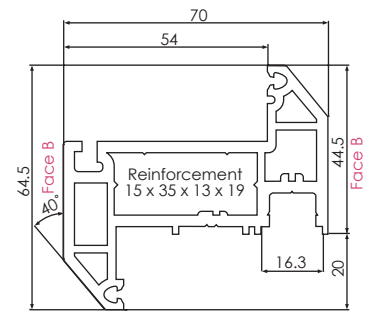

CHAMFERED SYSTEM

Main Profiles (70mm)

Note: The below foiled part numbers will precede a 3 digit colour variant number

546845
CASEMENT SLIM
OUTER FRAME 52MM (6 CHAMBER)

546816
586815 (FOILED)
CASEMENT SLIM
OUTER FRAME 52MM (5 CHAMBER)

546826
586825 (FOILED)
CASEMENT INTERMEDIATE
OUTER FRAME 62MM (5 CHAMBER)

546185
576365 (FOILED)
CASEMENT LARGE
OUTER FRAME 72MM (3 CHAMBER)

546836
586835 (FOILED)
CASEMENT LARGE
OUTER FRAME 72MM (5 CHAMBER)

546856
586855 (FOILED)
CASEMENT 'T'
SASH 75MM (5 CHAMBER)

546066
576247 (FOILED)
CASEMENT 'Z'
SASH 64.5MM

546776
576776 (FOILED)
TILT/TURN
SASH 70MM

546635
576635 (FOILED)
DOOR 'T' SASH/
MIDRAIL 105.5MM

546625
576635 (FOILED)
DOOR 'Z'
SASH 105.5MM

546085
576265 (FOILED)
SLIM TRANSOM/
MULLION 'T' 69MM

546095
576275 (FOILED)
SLIM TRANSOM/
MULLION 'Z' 69MM

546475
576026 (FOILED)
LARGE TRANSOM/
MULLION 'T' 82MM

546465
576046 (FOILED)
LARGE TRANSOM/
MULLION 'Z' 82MM