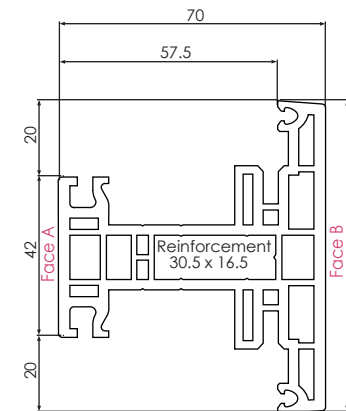

REHAU TOTAL70R - FULLY REVERSIBLE 70MM SYSTEM

REVERSIBLE SYSTEM

Main Profiles (70mm)

546930
OUTER FRAME

546940
SASH

546950
Mullion 'T'

546960
Mullion 'Z'

865260
Co-Extruded Casement Seal

865250
Head Drip Seal