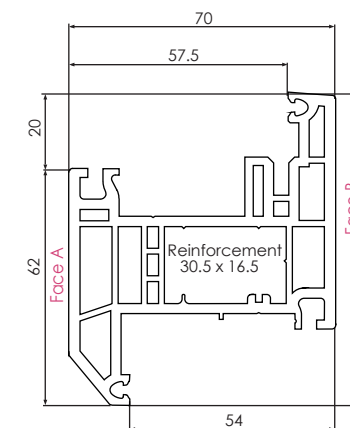

REHAU TOTAL70R - FULLY REVERSIBLE 70MM SYSTEM

REVERSIBLE SYSTEM

Main Profiles (70mm)

546930
OUTER FRAME

546940
SASH

546950
Mullion 'T'

546960
Mullion 'Z'

865260
Co-Extruded Casement Seal

865250
Head Drip Seal