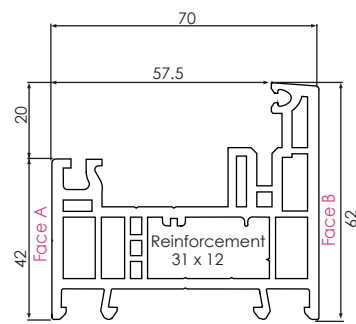

REHAU TOTAL70R - FULLY REVERSIBLE 70MM SYSTEM

REVERSIBLE SYSTEM

Main Profiles (70mm)

546930
OUTER FRAME

546940
SASH

546950
Mullion 'T'

546960
Mullion 'Z'

865260
Co-Extruded Casement Seal

865250
Head Drip Seal