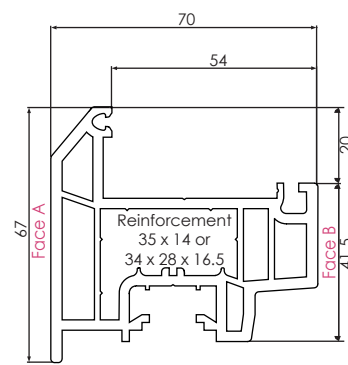

REHAU TOTAL70R - FULLY REVERSIBLE 70MM SYSTEM

REVERSIBLE SYSTEM

Main Profiles (70mm)

546930
OUTER FRAME

546940
SASH

546950
Mullion 'T'

546960
Mullion 'Z'

865260
Co-Extruded Casement Seal

865250
Head Drip Seal