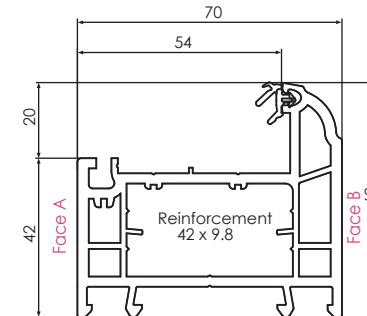

REHAU TOTAL70s - SCULPTURED 70MM SYSTEM

SCULPTURED SYSTEM

Main Profiles (70mm)

546645
CASEMENT SLIM
SCULPTURED OUTER FRAME 52MM

546735
CASEMENT INTERMEDIATE SLIM
SCULPTURED OUTER FRAME 62MM

546655
CASEMENT UNIVERSAL
SCULPTURED OUTER FRAME 72MM

546665
SLIM SCULPTURED
TRANSOM/MULLION 'T' 69MM

546675
SLIM SCULPTURED
TRANSOM/MULLION 'Z' 69MM

546745
LARGE SCULPTURED
TRANSOM/MULLION 'T' 82MM

546755
LARGE SCULPTURED
TRANSOM/MULLION 'Z' 82MM

546685
CASEMENT SCULPTURED
'T' SASH 75MM

546695
SCULPTURED TILT/TURN
SASH 70MM

546725
SCULPTURED DOOR 'T' SASH 105.5MM

546715
SCULPTURED DOOR 'Z' SASH 105.5MM