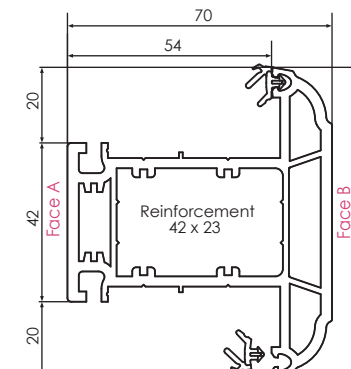

REHAU TOTAL70s - SCULPTURED 70MM SYSTEM

SCULPTURED SYSTEM

Main Profiles (70mm)

546645
CASEMENT SLIM
SCULPTURED OUTER FRAME 52MM

546735
CASEMENT INTERMEDIATE SLIM
SCULPTURED OUTER FRAME 62MM

546655
CASEMENT UNIVERSAL
SCULPTURED OUTER FRAME 72MM

546665
SLIM SCULPTURED
TRANSOM/MULLION 'T' 69MM

546675
SLIM SCULPTURED
TRANSOM/MULLION 'Z' 69MM

546745
LARGE SCULPTURED
TRANSOM/MULLION 'T' 82MM

546755
LARGE SCULPTURED
TRANSOM/MULLION 'Z' 82MM

546685
CASEMENT SCULPTURED
'T' SASH 75MM

546695
SCULPTURED TILT/TURN
SASH 70MM

546725
SCULPTURED DOOR 'T' SASH 105.5MM

546715
SCULPTURED DOOR 'Z' SASH 105.5MM