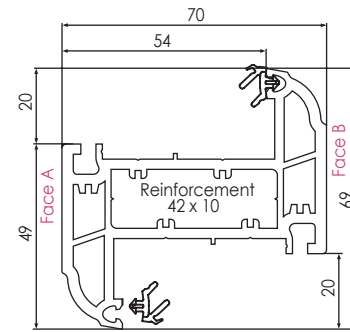

REHAU TOTAL70s - SCULPTURED 70MM SYSTEM

SCULPTURED SYSTEM

Main Profiles (70mm)

546645
CASEMENT SLIM
SCULPTURED OUTER FRAME 52MM

546735
CASEMENT INTERMEDIATE SLIM
SCULPTURED OUTER FRAME 62MM

546655
CASEMENT UNIVERSAL
SCULPTURED OUTER FRAME 72MM

546665
SLIM SCULPTURED
TRANSOM/MULLION 'T' 69MM

546675
SLIM SCULPTURED
TRANSOM/MULLION 'Z' 69MM

546745
LARGE SCULPTURED
TRANSOM/MULLION 'T' 82MM

546755
LARGE SCULPTURED
TRANSOM/MULLION 'Z' 82MM

546685
CASEMENT SCULPTURED
'T' SASH 75MM

546695
SCULPTURED TILT/TURN
SASH 70MM

546725
SCULPTURED DOOR 'T' SASH 105.5MM

546715
SCULPTURED DOOR 'Z' SASH 105.5MM