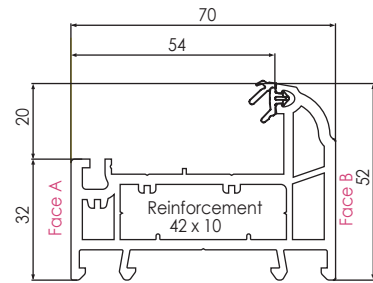

REHAU TOTAL70s - SCULPTURED 70MM SYSTEM

SCULPTURED SYSTEM

Main Profiles (70mm)

546645
CASEMENT SLIM
SCULPTURED OUTER FRAME 52MM

546735
CASEMENT INTERMEDIATE SLIM
SCULPTURED OUTER FRAME 62MM

546655
CASEMENT UNIVERSAL
SCULPTURED OUTER FRAME 72MM

546665
SLIM SCULPTURED
TRANSOM/MULLION 'T' 69MM

546675
SLIM SCULPTURED
TRANSOM/MULLION 'Z' 69MM

546745
LARGE SCULPTURED
TRANSOM/MULLION 'T' 82MM

546755
LARGE SCULPTURED
TRANSOM/MULLION 'Z' 82MM

546685
CASEMENT SCULPTURED
'T' SASH 75MM

546695
SCULPTURED TILT/TURN
SASH 70MM

546725
SCULPTURED DOOR 'T' SASH 105.5MM

546715
SCULPTURED DOOR 'Z' SASH 105.5MM