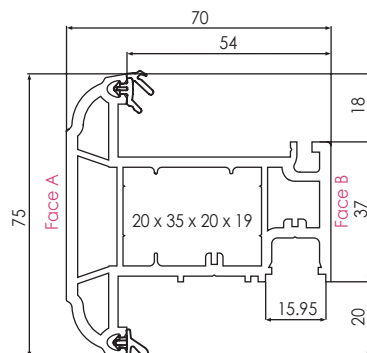

REHAU TOTAL70s - SCULPTURED 70MM SYSTEM

SCULPTURED SYSTEM

Main Profiles (70mm)

546645
CASEMENT SLIM
SCULPTURED OUTER FRAME 52MM

546735
CASEMENT INTERMEDIATE SLIM
SCULPTURED OUTER FRAME 62MM

546655
CASEMENT UNIVERSAL
SCULPTURED OUTER FRAME 72MM

546665
SLIM SCULPTURED
TRANSOM/MULLION 'T' 69MM

546675
SLIM SCULPTURED
TRANSOM/MULLION 'Z' 69MM

546745
LARGE SCULPTURED
TRANSOM/MULLION 'T' 82MM

546755
LARGE SCULPTURED
TRANSOM/MULLION 'Z' 82MM

546685
CASEMENT SCULPTURED
'T' SASH 75MM

546695
SCULPTURED TILT/TURN
SASH 70MM

546725
SCULPTURED DOOR 'T' SASH 105.5MM

546715
SCULPTURED DOOR 'Z' SASH 105.5MM