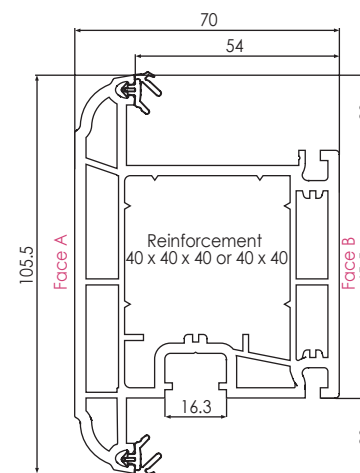

REHAU TOTAL70s - SCULPTURED 70MM SYSTEM

SCULPTURED SYSTEM

Main Profiles (70mm)

546645
CASEMENT SLIM
SCULPTURED OUTER FRAME 52MM

546735
CASEMENT INTERMEDIATE SLIM
SCULPTURED OUTER FRAME 62MM

546655
CASEMENT UNIVERSAL
SCULPTURED OUTER FRAME 72MM

546665
SLIM SCULPTURED
TRANSOM/MULLION 'T' 69MM

546675
SLIM SCULPTURED
TRANSOM/MULLION 'Z' 69MM

546745
LARGE SCULPTURED
TRANSOM/MULLION 'T' 82MM

546755
LARGE SCULPTURED
TRANSOM/MULLION 'Z' 82MM

546685
CASEMENT SCULPTURED
'T' SASH 75MM

546695
SCULPTURED TILT/TURN
SASH 70MM

546725
SCULPTURED DOOR 'T' SASH 105.5MM

546715
SCULPTURED DOOR 'Z' SASH 105.5MM