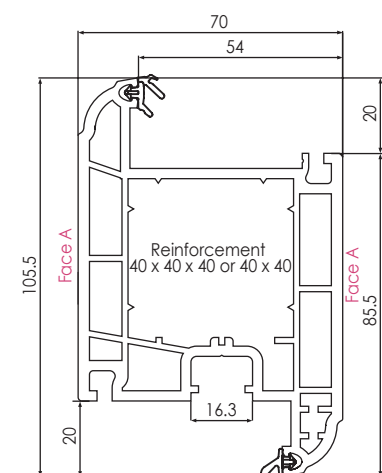

REHAU TOTAL70s - SCULPTURED 70MM SYSTEM

SCULPTURED SYSTEM

Main Profiles (70mm)

546645
CASEMENT SLIM
SCULPTURED OUTER FRAME 52MM

546735
CASEMENT INTERMEDIATE SLIM
SCULPTURED OUTER FRAME 62MM

546655
CASEMENT UNIVERSAL
SCULPTURED OUTER FRAME 72MM

546665
SLIM SCULPTURED
TRANSOM/MULLION 'T' 69MM

546675
SLIM SCULPTURED
TRANSOM/MULLION 'Z' 69MM

546745
LARGE SCULPTURED
TRANSOM/MULLION 'T' 82MM

546755
LARGE SCULPTURED
TRANSOM/MULLION 'Z' 82MM

546685
CASEMENT SCULPTURED
'T' SASH 75MM

546695
SCULPTURED TILT/TURN
SASH 70MM

546725
SCULPTURED DOOR 'T' SASH 105.5MM

546715
SCULPTURED DOOR 'Z' SASH 105.5MM