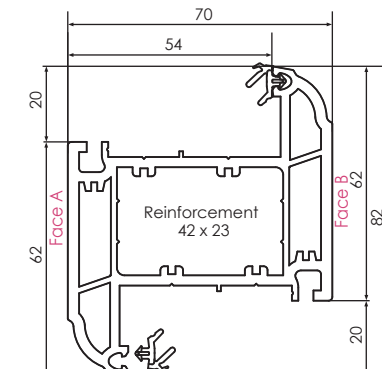

REHAU TOTAL70s - SCULPTURED 70MM SYSTEM

SCULPTURED SYSTEM

Main Profiles (70mm)

546645
CASEMENT SLIM
SCULPTURED OUTER FRAME 52MM

546735
CASEMENT INTERMEDIATE SLIM
SCULPTURED OUTER FRAME 62MM

546655
CASEMENT UNIVERSAL
SCULPTURED OUTER FRAME 72MM

546665
SLIM SCULPTURED
TRANSOM/MULLION 'T' 69MM

546675
SLIM SCULPTURED
TRANSOM/MULLION 'Z' 69MM

546745
LARGE SCULPTURED
TRANSOM/MULLION 'T' 82MM

546755
LARGE SCULPTURED
TRANSOM/MULLION 'Z' 82MM

546685
CASEMENT SCULPTURED
'T' SASH 75MM

546695
SCULPTURED TILT/TURN
SASH 70MM

546725
SCULPTURED DOOR 'T' SASH 105.5MM

546715
SCULPTURED DOOR 'Z' SASH 105.5MM