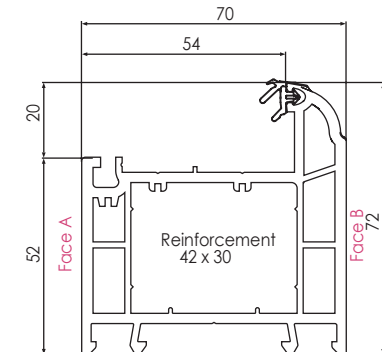

REHAU TOTAL70s - SCULPTURED 70MM SYSTEM

SCULPTURED SYSTEM

Main Profiles (70mm)

546645
CASEMENT SLIM
SCULPTURED OUTER FRAME 52MM

546735
CASEMENT INTERMEDIATE SLIM
SCULPTURED OUTER FRAME 62MM

546655
CASEMENT UNIVERSAL
SCULPTURED OUTER FRAME 72MM

546665
SLIM SCULPTURED
TRANSOM/MULLION 'T' 69MM

546675
SLIM SCULPTURED
TRANSOM/MULLION 'Z' 69MM

546745
LARGE SCULPTURED
TRANSOM/MULLION 'T' 82MM

546755
LARGE SCULPTURED
TRANSOM/MULLION 'Z' 82MM

546685
CASEMENT SCULPTURED
'T' SASH 75MM

546695
SCULPTURED TILT/TURN
SASH 70MM

546725
SCULPTURED DOOR 'T' SASH 105.5MM

546715
SCULPTURED DOOR 'Z' SASH 105.5MM