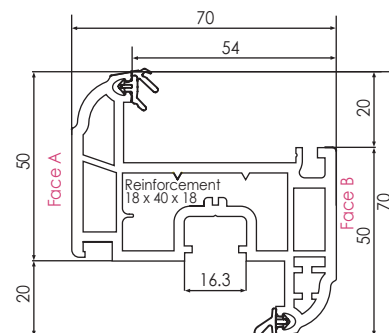

REHAU TOTAL70s - SCULPTURED 70MM SYSTEM

SCULPTURED SYSTEM

Main Profiles (70mm)

546645
CASEMENT SLIM
SCULPTURED OUTER FRAME 52MM

546735
CASEMENT INTERMEDIATE SLIM
SCULPTURED OUTER FRAME 62MM

546655
CASEMENT UNIVERSAL
SCULPTURED OUTER FRAME 72MM

546665
SLIM SCULPTURED
TRANSOM/MULLION 'T' 69MM

546675
SLIM SCULPTURED
TRANSOM/MULLION 'Z' 69MM

546745
LARGE SCULPTURED
TRANSOM/MULLION 'T' 82MM

546755
LARGE SCULPTURED
TRANSOM/MULLION 'Z' 82MM

546685
CASEMENT SCULPTURED
'T' SASH 75MM

546695
SCULPTURED TILT/TURN
SASH 70MM

546725
SCULPTURED DOOR 'T' SASH 105.5MM

546715
SCULPTURED DOOR 'Z' SASH 105.5MM