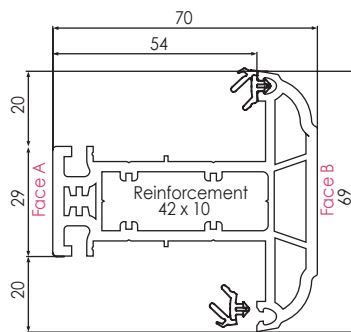

REHAU TOTAL70s - SCULPTURED 70MM SYSTEM

SCULPTURED SYSTEM

Main Profiles (70mm)

546645
CASEMENT SLIM
SCULPTURED OUTER FRAME 52MM

546735
CASEMENT INTERMEDIATE SLIM
SCULPTURED OUTER FRAME 62MM

546655
CASEMENT UNIVERSAL
SCULPTURED OUTER FRAME 72MM

546665
SLIM SCULPTURED
TRANSOM/MULLION 'T' 69MM

546675
SLIM SCULPTURED
TRANSOM/MULLION 'Z' 69MM

546745
LARGE SCULPTURED
TRANSOM/MULLION 'T' 82MM

546755
LARGE SCULPTURED
TRANSOM/MULLION 'Z' 82MM

546685
CASEMENT SCULPTURED
'T' SASH 75MM

546695
SCULPTURED TILT/TURN
SASH 70MM

546725
SCULPTURED DOOR 'T' SASH 105.5MM

546715
SCULPTURED DOOR 'Z' SASH 105.5MM