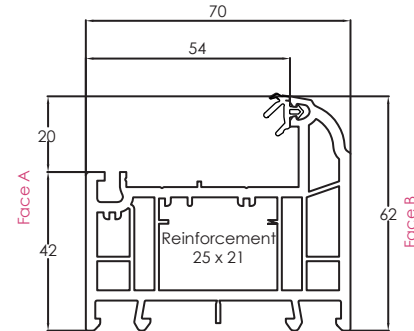

REHAU TOTAL70s - SCULPTURED 70MM SYSTEM

SCULPTURED SYSTEM

Main Profiles (70mm)

Note: The below foiled part numbers will precede a 3 digit colour variant number

546415
586415 (FOILED)
CASEMENT SLIM SCULPTURED
OUTER FRAME 52MM (5 CHAMBERS)

546425
586425 (FOILED)
CASEMENT INTERMEDIATE SCULPTURED
OUTER FRAME 62MM (5 CHAMBERS)

546435
576435 (FOILED)
CASEMENT UNIVERSAL SCULPTURED
OUTER FRAME 72MM (5 CHAMBERS)

546455
576455 (FOILED)
CASEMENT SCULPTURED
'T' SASH 75MM (5 CHAMBER)

546695
576695 (FOILED)
SCULPTURED TILT/TURN
SASH 70MM

546725
576725 (FOILED)
SCULPTURED DOOR 'T' SASH 105.5MM

546715
576715 (FOILED)
SCULPTURED DOOR 'Z' SASH 105.5MM

546665
576665 (FOILED)
SLIM SCULPTURED
TRANSOM/MULLION 'T' 69MM

546675
576675 (FOILED)
SLIM SCULPTURED
TRANSOM/MULLION 'Z' 69MM

546745
576745 (FOILED)
LARGE SCULPTURED
TRANSOM/MULLION 'T' 82MM

546755
576755 (FOILED)
LARGE SCULPTURED
TRANSOM/MULLION 'Z' 82MM