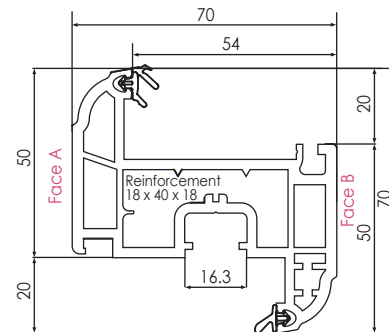

REHAU TOTAL70s - SCULPTURED 70MM SYSTEM

SCULPTURED SYSTEM

Main Profiles (70mm)

Note: The below foiled part numbers will precede a 3 digit colour variant number

546415
586415 (FOILED)
CASEMENT SLIM SCULPTURED
OUTER FRAME 52MM (5 CHAMBERS)

546425
586425 (FOILED)
CASEMENT INTERMEDIATE SCULPTURED
OUTER FRAME 62MM (5 CHAMBERS)

546435
576435 (FOILED)
CASEMENT UNIVERSAL SCULPTURED
OUTER FRAME 72MM (5 CHAMBERS)

546455
576455 (FOILED)
CASEMENT SCULPTURED
'T' SASH 75MM (5 CHAMBER)

546695
576695 (FOILED)
SCULPTURED TILT/TURN
SASH 70MM

546725
576725 (FOILED)
SCULPTURED DOOR 'T' SASH 105.5MM

546715
576715 (FOILED)
SCULPTURED DOOR 'Z' SASH 105.5MM

546665
576665 (FOILED)
SLIM SCULPTURED
TRANSOM/MULLION 'T' 69MM

546675
576675 (FOILED)
SLIM SCULPTURED
TRANSOM/MULLION 'Z' 69MM

546745
576745 (FOILED)
LARGE SCULPTURED
TRANSOM/MULLION 'T' 82MM

546755
576755 (FOILED)
LARGE SCULPTURED
TRANSOM/MULLION 'Z' 82MM