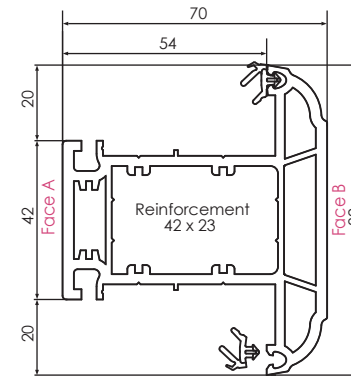

REHAU TOTAL70s - SCULPTURED 70MM SYSTEM

SCULPTURED SYSTEM

Main Profiles (70mm)

Note: The below foiled part numbers will precede a 3 digit colour variant number

546415
586415 (FOILED)
CASEMENT SLIM SCULPTURED
OUTER FRAME 52MM (5 CHAMBERS)

546425
586425 (FOILED)
CASEMENT INTERMEDIATE SCULPTURED
OUTER FRAME 62MM (5 CHAMBERS)

546435
576435 (FOILED)
CASEMENT UNIVERSAL SCULPTURED
OUTER FRAME 72MM (5 CHAMBERS)

546455
576455 (FOILED)
CASEMENT SCULPTURED
'T' SASH 75MM (5 CHAMBER)

546695
576695 (FOILED)
SCULPTURED TILT/TURN
SASH 70MM

546725
576725 (FOILED)
SCULPTURED DOOR 'T' SASH 105.5MM

546715
576715 (FOILED)
SCULPTURED DOOR 'Z' SASH 105.5MM

546665
576665 (FOILED)
SLIM SCULPTURED
TRANSOM/MULLION 'T' 69MM

546675
576675 (FOILED)
SLIM SCULPTURED
TRANSOM/MULLION 'Z' 69MM

546745
576745 (FOILED)
LARGE SCULPTURED
TRANSOM/MULLION 'T' 82MM

546755
576755 (FOILED)
LARGE SCULPTURED
TRANSOM/MULLION 'Z' 82MM