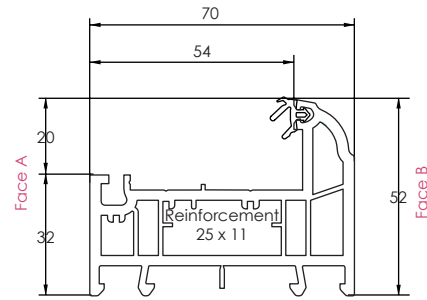

REHAU TOTAL70s - SCULPTURED 70MM SYSTEM

SCULPTURED SYSTEM

Main Profiles (70mm)

Note: The below foiled part numbers will precede a 3 digit colour variant number

546415
586415 (FOILED)
CASEMENT SLIM SCULPTURED
OUTER FRAME 52MM (5 CHAMBERS)

546425
586425 (FOILED)
CASEMENT INTERMEDIATE SCULPTURED
OUTER FRAME 62MM (5 CHAMBERS)

546435
576435 (FOILED)
CASEMENT UNIVERSAL SCULPTURED
OUTER FRAME 72MM (5 CHAMBERS)

546455
576455 (FOILED)
CASEMENT SCULPTURED
'T' SASH 75MM (5 CHAMBER)

546695
576695 (FOILED)
SCULPTURED TILT/TURN
SASH 70MM

546725
576725 (FOILED)
SCULPTURED DOOR 'T' SASH 105.5MM

546715
576715 (FOILED)
SCULPTURED DOOR 'Z' SASH 105.5MM

546665
576665 (FOILED)
SLIM SCULPTURED
TRANSOM/MULLION 'T' 69MM

546675
576675 (FOILED)
SLIM SCULPTURED
TRANSOM/MULLION 'Z' 69MM

546745
576745 (FOILED)
LARGE SCULPTURED
TRANSOM/MULLION 'T' 82MM

546755
576755 (FOILED)
LARGE SCULPTURED
TRANSOM/MULLION 'Z' 82MM