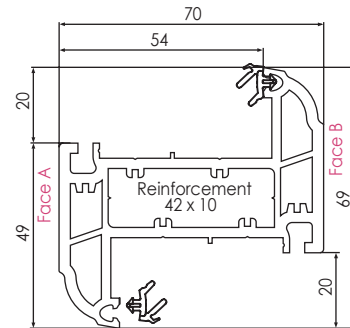

REHAU TOTAL70s - SCULPTURED 70MM SYSTEM

SCULPTURED SYSTEM

Main Profiles (70mm)

Note: The below foiled part numbers will precede a 3 digit colour variant number

546415
586415 (FOILED)
CASEMENT SLIM SCULPTURED
OUTER FRAME 52MM (5 CHAMBERS)

546425
586425 (FOILED)
CASEMENT INTERMEDIATE SCULPTURED
OUTER FRAME 62MM (5 CHAMBERS)

546435
576435 (FOILED)
CASEMENT UNIVERSAL SCULPTURED
OUTER FRAME 72MM (5 CHAMBERS)

546455
576455 (FOILED)
CASEMENT SCULPTURED
'T' SASH 75MM (5 CHAMBER)

546695
576695 (FOILED)
SCULPTURED TILT/TURN
SASH 70MM

546725
576725 (FOILED)
SCULPTURED DOOR 'T' SASH 105.5MM

546715
576715 (FOILED)
SCULPTURED DOOR 'Z' SASH 105.5MM

546665
576665 (FOILED)
SLIM SCULPTURED
TRANSOM/MULLION 'T' 69MM

546675
576675 (FOILED)
SLIM SCULPTURED
TRANSOM/MULLION 'Z' 69MM

546745
576745 (FOILED)
LARGE SCULPTURED
TRANSOM/MULLION 'T' 82MM

546755
576755 (FOILED)
LARGE SCULPTURED
TRANSOM/MULLION 'Z' 82MM