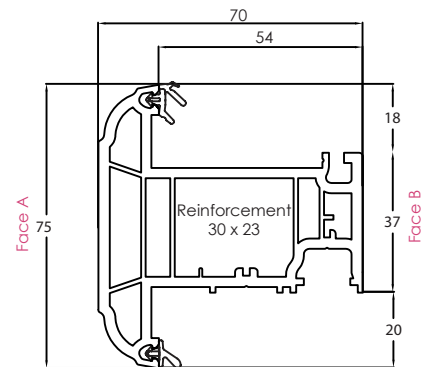

REHAU TOTAL70s - SCULPTURED 70MM SYSTEM

SCULPTURED SYSTEM

Main Profiles (70mm)

Note: The below foiled part numbers will precede a 3 digit colour variant number

546415
586415 (FOILED)
CASEMENT SLIM SCULPTURED
OUTER FRAME 52MM (5 CHAMBERS)

546425
586425 (FOILED)
CASEMENT INTERMEDIATE SCULPTURED
OUTER FRAME 62MM (5 CHAMBERS)

546435
576435 (FOILED)
CASEMENT UNIVERSAL SCULPTURED
OUTER FRAME 72MM (5 CHAMBERS)

546455
576455 (FOILED)
CASEMENT SCULPTURED
'T' SASH 75MM (5 CHAMBER)

546695
576695 (FOILED)
SCULPTURED TILT/TURN
SASH 70MM

546725
576725 (FOILED)
SCULPTURED DOOR 'T' SASH 105.5MM

546715
576715 (FOILED)
SCULPTURED DOOR 'Z' SASH 105.5MM

546665
576665 (FOILED)
SLIM SCULPTURED
TRANSOM/MULLION 'T' 69MM

546675
576675 (FOILED)
SLIM SCULPTURED
TRANSOM/MULLION 'Z' 69MM

546745
576745 (FOILED)
LARGE SCULPTURED
TRANSOM/MULLION 'T' 82MM

546755
576755 (FOILED)
LARGE SCULPTURED
TRANSOM/MULLION 'Z' 82MM