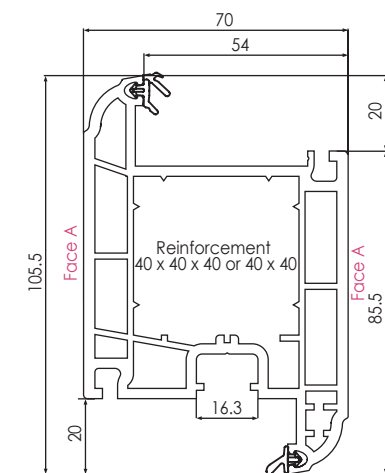

REHAU TOTAL70s - SCULPTURED 70MM SYSTEM

SCULPTURED SYSTEM

Main Profiles (70mm)

Note: The below foiled part numbers will precede a 3 digit colour variant number

546415
586415 (FOILED)
CASEMENT SLIM SCULPTURED
OUTER FRAME 52MM (5 CHAMBERS)

546425
586425 (FOILED)
CASEMENT INTERMEDIATE SCULPTURED
OUTER FRAME 62MM (5 CHAMBERS)

546435
576435 (FOILED)
CASEMENT UNIVERSAL SCULPTURED
OUTER FRAME 72MM (5 CHAMBERS)

546455
576455 (FOILED)
CASEMENT SCULPTURED
'T' SASH 75MM (5 CHAMBER)

546695
576695 (FOILED)
SCULPTURED TILT/TURN
SASH 70MM

546725
576725 (FOILED)
SCULPTURED DOOR 'T' SASH 105.5MM

546715
576715 (FOILED)
SCULPTURED DOOR 'Z' SASH 105.5MM

546665
576665 (FOILED)
SLIM SCULPTURED
TRANSOM/MULLION 'T' 69MM

546675
576675 (FOILED)
SLIM SCULPTURED
TRANSOM/MULLION 'Z' 69MM

546745
576745 (FOILED)
LARGE SCULPTURED
TRANSOM/MULLION 'T' 82MM

546755
576755 (FOILED)
LARGE SCULPTURED
TRANSOM/MULLION 'Z' 82MM