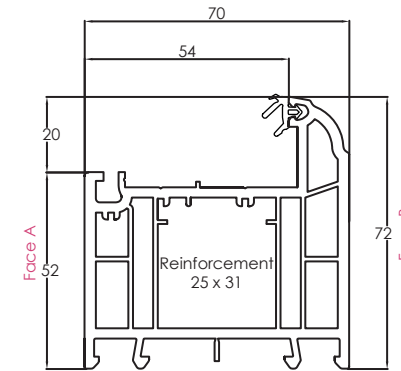

REHAU TOTAL70s - SCULPTURED 70MM SYSTEM

SCULPTURED SYSTEM

Main Profiles (70mm)

Note: The below foiled part numbers will precede a 3 digit colour variant number

546415
586415 (FOILED)
CASEMENT SLIM SCULPTURED
OUTER FRAME 52MM (5 CHAMBERS)

546425
586425 (FOILED)
CASEMENT INTERMEDIATE SCULPTURED
OUTER FRAME 62MM (5 CHAMBERS)

546435
576435 (FOILED)
CASEMENT UNIVERSAL SCULPTURED
OUTER FRAME 72MM (5 CHAMBERS)

546455
576455 (FOILED)
CASEMENT SCULPTURED
'T' SASH 75MM (5 CHAMBER)

546695
576695 (FOILED)
SCULPTURED TILT/TURN
SASH 70MM

546725
576725 (FOILED)
SCULPTURED DOOR 'T' SASH 105.5MM

546715
576715 (FOILED)
SCULPTURED DOOR 'Z' SASH 105.5MM

546665
576665 (FOILED)
SLIM SCULPTURED
TRANSOM/MULLION 'T' 69MM

546675
576675 (FOILED)
SLIM SCULPTURED
TRANSOM/MULLION 'Z' 69MM

546745
576745 (FOILED)
LARGE SCULPTURED
TRANSOM/MULLION 'T' 82MM

546755
576755 (FOILED)
LARGE SCULPTURED
TRANSOM/MULLION 'Z' 82MM