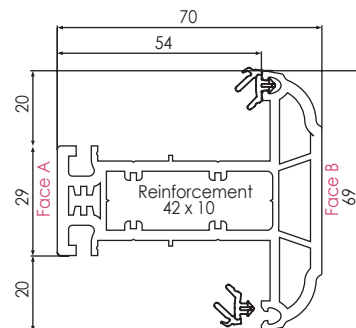

REHAU TOTAL70s - SCULPTURED 70MM SYSTEM

SCULPTURED SYSTEM

Main Profiles (70mm)

Note: The below foiled part numbers will precede a 3 digit colour variant number

546415
586415 (FOILED)
CASEMENT SLIM SCULPTURED
OUTER FRAME 52MM (5 CHAMBERS)

546425
586425 (FOILED)
CASEMENT INTERMEDIATE SCULPTURED
OUTER FRAME 62MM (5 CHAMBERS)

546435
576435 (FOILED)
CASEMENT UNIVERSAL SCULPTURED
OUTER FRAME 72MM (5 CHAMBERS)

546455
576455 (FOILED)
CASEMENT SCULPTURED
'T' SASH 75MM (5 CHAMBER)

546695
576695 (FOILED)
SCULPTURED TILT/TURN
SASH 70MM

546725
576725 (FOILED)
SCULPTURED DOOR 'T' SASH 105.5MM

546715
576715 (FOILED)
SCULPTURED DOOR 'Z' SASH 105.5MM

546665
576665 (FOILED)
SLIM SCULPTURED
TRANSOM/MULLION 'T' 69MM

546675
576675 (FOILED)
SLIM SCULPTURED
TRANSOM/MULLION 'Z' 69MM

546745
576745 (FOILED)
LARGE SCULPTURED
TRANSOM/MULLION 'T' 82MM

546755
576755 (FOILED)
LARGE SCULPTURED
TRANSOM/MULLION 'Z' 82MM