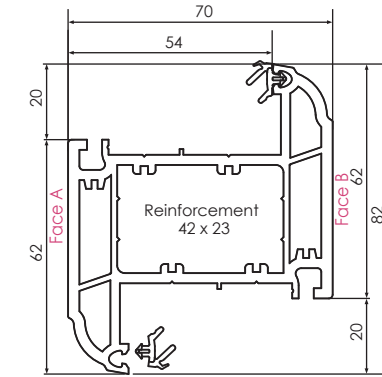

REHAU TOTAL70s - SCULPTURED 70MM SYSTEM

SCULPTURED SYSTEM

Main Profiles (70mm)

Note: The below foiled part numbers will precede a 3 digit colour variant number

546415
586415 (FOILED)
CASEMENT SLIM SCULPTURED
OUTER FRAME 52MM (5 CHAMBERS)

546425
586425 (FOILED)
CASEMENT INTERMEDIATE SCULPTURED
OUTER FRAME 62MM (5 CHAMBERS)

546435
576435 (FOILED)
CASEMENT UNIVERSAL SCULPTURED
OUTER FRAME 72MM (5 CHAMBERS)

546455
576455 (FOILED)
CASEMENT SCULPTURED
'T' SASH 75MM (5 CHAMBER)

546695
576695 (FOILED)
SCULPTURED TILT/TURN
SASH 70MM

546725
576725 (FOILED)
SCULPTURED DOOR 'T' SASH 105.5MM

546715
576715 (FOILED)
SCULPTURED DOOR 'Z' SASH 105.5MM

546665
576665 (FOILED)
SLIM SCULPTURED
TRANSOM/MULLION 'T' 69MM

546675
576675 (FOILED)
SLIM SCULPTURED
TRANSOM/MULLION 'Z' 69MM

546745
576745 (FOILED)
LARGE SCULPTURED
TRANSOM/MULLION 'T' 82MM

546755
576755 (FOILED)
LARGE SCULPTURED
TRANSOM/MULLION 'Z' 82MM