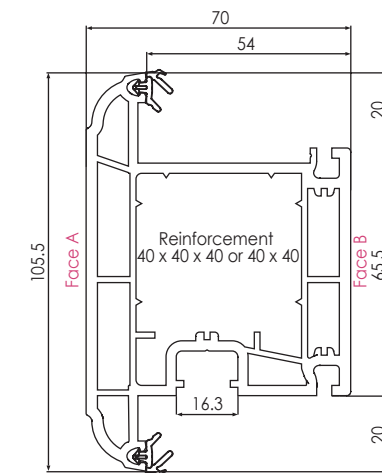

REHAU TOTAL70s - SCULPTURED 70MM SYSTEM

SCULPTURED SYSTEM

Main Profiles (70mm)

Note: The below foiled part numbers will precede a 3 digit colour variant number

546415
586415 (FOILED)
CASEMENT SLIM SCULPTURED
OUTER FRAME 52MM (5 CHAMBERS)

546425
586425 (FOILED)
CASEMENT INTERMEDIATE SCULPTURED
OUTER FRAME 62MM (5 CHAMBERS)

546435
576435 (FOILED)
CASEMENT UNIVERSAL SCULPTURED
OUTER FRAME 72MM (5 CHAMBERS)

546455
576455 (FOILED)
CASEMENT SCULPTURED
'T' SASH 75MM (5 CHAMBER)

546695
576695 (FOILED)
SCULPTURED TILT/TURN
SASH 70MM

546725
576725 (FOILED)
SCULPTURED DOOR 'T' SASH 105.5MM

546715
576715 (FOILED)
SCULPTURED DOOR 'Z' SASH 105.5MM

546665
576665 (FOILED)
SLIM SCULPTURED
TRANSOM/MULLION 'T' 69MM

546675
576675 (FOILED)
SLIM SCULPTURED
TRANSOM/MULLION 'Z' 69MM

546745
576745 (FOILED)
LARGE SCULPTURED
TRANSOM/MULLION 'T' 82MM

546755
576755 (FOILED)
LARGE SCULPTURED
TRANSOM/MULLION 'Z' 82MM