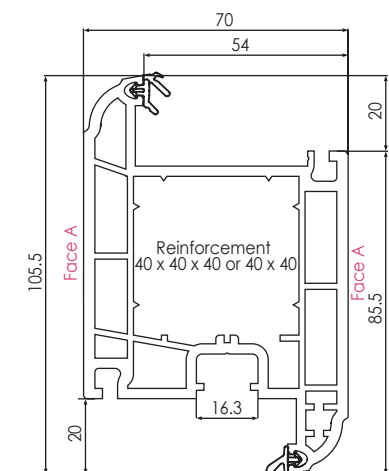

REHAU TOTAL70s - SCULPTURED 70MM SYSTEM

SCULPTURED SYSTEM

Main Profiles (70mm)

Note: The below foiled part numbers will precede a 3 digit colour variant number

546415
586415 (FOILED)
CASEMENT SLIM SCULPTURED
OUTER FRAME 52MM (5 CHAMBERS)

546425
586425 (FOILED)
CASEMENT INTERMEDIATE SCULPTURED
OUTER FRAME 62MM (5 CHAMBERS)

546435
586435 (FOILED)
CASEMENT UNIVERSAL SCULPTURED
OUTER FRAME 72MM (5 CHAMBERS)

546455
576455 (FOILED)
CASEMENT SCULPTURED
'T' SASH 75MM (5 CHAMBER)

546695
576695 (FOILED)
SCULPTURED TILT/TURN
SASH 70MM

546725
576725 (FOILED)
SCULPTURED DOOR 'T' SASH 105.5MM

546715
576715 (FOILED)
SCULPTURED DOOR 'Z' SASH 105.5MM

546665
576665 (FOILED)
SLIM SCULPTURED
TRANSOM/MULLION 'T' 69MM

546675
576675 (FOILED)
SLIM SCULPTURED
TRANSOM/MULLION 'Z' 69MM

546745
576745 (FOILED)
LARGE SCULPTURED
TRANSOM/MULLION 'T' 82MM

546755
576755 (FOILED)
LARGE SCULPTURED
TRANSOM/MULLION 'Z' 82MM