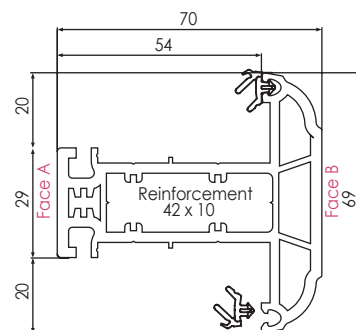

REHAU TOTAL70s - SCULPTURED 70MM SYSTEM

SCULPTURED SYSTEM

Main Profiles (70mm)

Note: The below foiled part numbers will precede a 3 digit colour variant number

546415
586415 (FOILED)
CASEMENT SLIM SCULPTURED
OUTER FRAME 52MM (5 CHAMBERS)

546425
586425 (FOILED)
CASEMENT INTERMEDIATE SCULPTURED
OUTER FRAME 62MM (5 CHAMBERS)

546435
586435 (FOILED)
CASEMENT UNIVERSAL SCULPTURED
OUTER FRAME 72MM (5 CHAMBERS)

546455
576455 (FOILED)
CASEMENT SCULPTURED
'T' SASH 75MM (5 CHAMBER)

546695
576695 (FOILED)
SCULPTURED TILT/TURN
SASH 70MM

546725
576725 (FOILED)
SCULPTURED DOOR 'T' SASH 105.5MM

546715
576715 (FOILED)
SCULPTURED DOOR 'Z' SASH 105.5MM

546665
576665 (FOILED)
SLIM SCULPTURED
TRANSOM/MULLION 'T' 69MM

546675
576675 (FOILED)
SLIM SCULPTURED
TRANSOM/MULLION 'Z' 69MM

546745
576745 (FOILED)
LARGE SCULPTURED
TRANSOM/MULLION 'T' 82MM

546755
576755 (FOILED)
LARGE SCULPTURED
TRANSOM/MULLION 'Z' 82MM