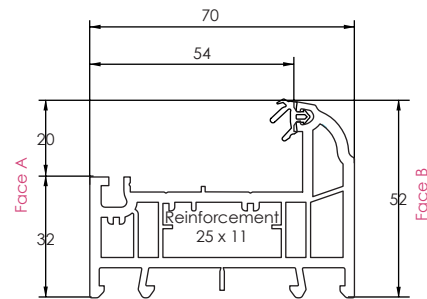

REHAU TOTAL70s - SCULPTURED 70MM SYSTEM

SCULPTURED SYSTEM

Main Profiles (70mm)

Note: The below foiled part numbers will precede a 3 digit colour variant number

546415
586415 (FOILED)
CASEMENT SLIM SCULPTURED
OUTER FRAME 52MM (5 CHAMBERS)

546425
586425 (FOILED)
CASEMENT INTERMEDIATE SCULPTURED
OUTER FRAME 62MM (5 CHAMBERS)

546435
586435 (FOILED)
CASEMENT UNIVERSAL SCULPTURED
OUTER FRAME 72MM (5 CHAMBERS)

546455
576455 (FOILED)
CASEMENT SCULPTURED
'T' SASH 75MM (5 CHAMBER)

546695
576695 (FOILED)
SCULPTURED TILT/TURN
SASH 70MM

546725
576725 (FOILED)
SCULPTURED DOOR 'T' SASH 105.5MM

546715
576715 (FOILED)
SCULPTURED DOOR 'Z' SASH 105.5MM

546665
576665 (FOILED)
SLIM SCULPTURED
TRANSOM/MULLION 'T' 69MM

546675
576675 (FOILED)
SLIM SCULPTURED
TRANSOM/MULLION 'Z' 69MM

546745
576745 (FOILED)
LARGE SCULPTURED
TRANSOM/MULLION 'T' 82MM

546755
576755 (FOILED)
LARGE SCULPTURED
TRANSOM/MULLION 'Z' 82MM