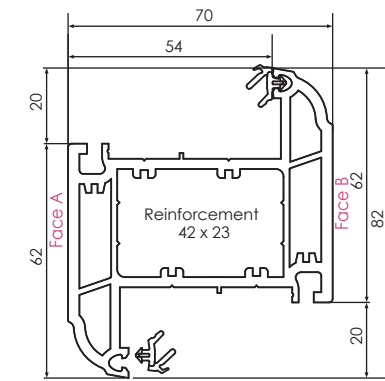

REHAU TOTAL70s - SCULPTURED 70MM SYSTEM

SCULPTURED SYSTEM

Main Profiles (70mm)

Note: The below foiled part numbers will precede a 3 digit colour variant number

546415
586415 (FOILED)
CASEMENT SLIM SCULPTURED
OUTER FRAME 52MM (5 CHAMBERS)

546425
586425 (FOILED)
CASEMENT INTERMEDIATE SCULPTURED
OUTER FRAME 62MM (5 CHAMBERS)

546435
586435 (FOILED)
CASEMENT UNIVERSAL SCULPTURED
OUTER FRAME 72MM (5 CHAMBERS)

546455
576455 (FOILED)
CASEMENT SCULPTURED
'T' SASH 75MM (5 CHAMBER)

546695
576695 (FOILED)
SCULPTURED TILT/TURN
SASH 70MM

546725
576725 (FOILED)
SCULPTURED DOOR 'T' SASH 105.5MM

546715
576715 (FOILED)
SCULPTURED DOOR 'Z' SASH 105.5MM

546665
576665 (FOILED)
SLIM SCULPTURED
TRANSOM/MULLION 'T' 69MM

546675
576675 (FOILED)
SLIM SCULPTURED
TRANSOM/MULLION 'Z' 69MM

546745
576745 (FOILED)
LARGE SCULPTURED
TRANSOM/MULLION 'T' 82MM

546755
576755 (FOILED)
LARGE SCULPTURED
TRANSOM/MULLION 'Z' 82MM