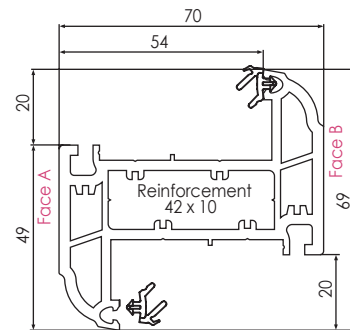

REHAU TOTAL70s - SCULPTURED 70MM SYSTEM

SCULPTURED SYSTEM

Main Profiles (70mm)

Note: The below foiled part numbers will precede a 3 digit colour variant number

546415
586415 (FOILED)
CASEMENT SLIM SCULPTURED
OUTER FRAME 52MM (5 CHAMBERS)

546425
586425 (FOILED)
CASEMENT INTERMEDIATE SCULPTURED
OUTER FRAME 62MM (5 CHAMBERS)

546435
586435 (FOILED)
CASEMENT UNIVERSAL SCULPTURED
OUTER FRAME 72MM (5 CHAMBERS)

546455
576455 (FOILED)
CASEMENT SCULPTURED
'T' SASH 75MM (5 CHAMBER)

546695
576695 (FOILED)
SCULPTURED TILT/TURN
SASH 70MM

546725
576725 (FOILED)
SCULPTURED DOOR 'T' SASH 105.5MM

546715
576715 (FOILED)
SCULPTURED DOOR 'Z' SASH 105.5MM

546665
576665 (FOILED)
SLIM SCULPTURED
TRANSOM/MULLION 'T' 69MM

546675
576675 (FOILED)
SLIM SCULPTURED
TRANSOM/MULLION 'Z' 69MM

546745
576745 (FOILED)
LARGE SCULPTURED
TRANSOM/MULLION 'T' 82MM

546755
576755 (FOILED)
LARGE SCULPTURED
TRANSOM/MULLION 'Z' 82MM