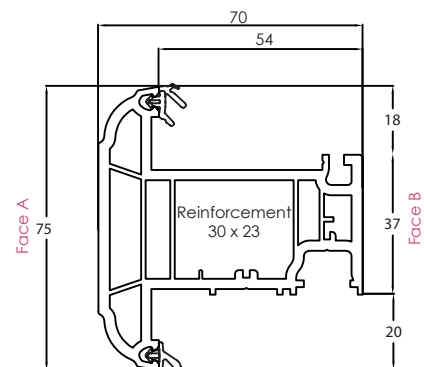

REHAU TOTAL70s - SCULPTURED 70MM SYSTEM

SCULPTURED SYSTEM

Main Profiles (70mm)

Note: The below foiled part numbers will precede a 3 digit colour variant number

546415
586415 (FOILED)
CASEMENT SLIM SCULPTURED
OUTER FRAME 52MM (5 CHAMBERS)

546425
586425 (FOILED)
CASEMENT INTERMEDIATE SCULPTURED
OUTER FRAME 62MM (5 CHAMBERS)

546435
586435 (FOILED)
CASEMENT UNIVERSAL SCULPTURED
OUTER FRAME 72MM (5 CHAMBERS)

546455
576455 (FOILED)
CASEMENT SCULPTURED
'T' SASH 75MM (5 CHAMBER)

546695
576695 (FOILED)
SCULPTURED TILT/TURN
SASH 70MM

546725
576725 (FOILED)
SCULPTURED DOOR 'T' SASH 105.5MM

546715
576715 (FOILED)
SCULPTURED DOOR 'Z' SASH 105.5MM

546665
576665 (FOILED)
SLIM SCULPTURED
TRANSOM/MULLION 'T' 69MM

546675
576675 (FOILED)
SLIM SCULPTURED
TRANSOM/MULLION 'Z' 69MM

546745
576745 (FOILED)
LARGE SCULPTURED
TRANSOM/MULLION 'T' 82MM

546755
576755 (FOILED)
LARGE SCULPTURED
TRANSOM/MULLION 'Z' 82MM