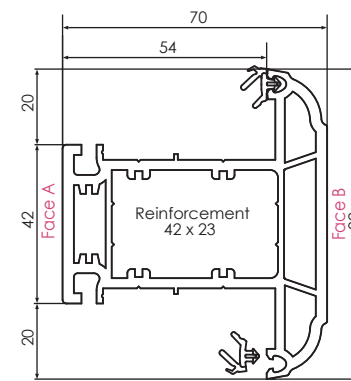

REHAU TOTAL70s - SCULPTURED 70MM SYSTEM

SCULPTURED SYSTEM

Main Profiles (70mm)

Note: The below foiled part numbers will precede a 3 digit colour variant number

546415
586415 (FOILED)
CASEMENT SLIM SCULPTURED
OUTER FRAME 52MM (5 CHAMBERS)

546425
586425 (FOILED)
CASEMENT INTERMEDIATE SCULPTURED
OUTER FRAME 62MM (5 CHAMBERS)

546435
586435 (FOILED)
CASEMENT UNIVERSAL SCULPTURED
OUTER FRAME 72MM (5 CHAMBERS)

546455
576455 (FOILED)
CASEMENT SCULPTURED
'T' SASH 75MM (5 CHAMBER)

546695
576695 (FOILED)
SCULPTURED TILT/TURN
SASH 70MM

546725
576725 (FOILED)
SCULPTURED DOOR 'T' SASH 105.5MM

546715
576715 (FOILED)
SCULPTURED DOOR 'Z' SASH 105.5MM

546665
576665 (FOILED)
SLIM SCULPTURED
TRANSOM/MULLION 'T' 69MM

546675
576675 (FOILED)
SLIM SCULPTURED
TRANSOM/MULLION 'Z' 69MM

546745
576745 (FOILED)
LARGE SCULPTURED
TRANSOM/MULLION 'T' 82MM

546755
576755 (FOILED)
LARGE SCULPTURED
TRANSOM/MULLION 'Z' 82MM