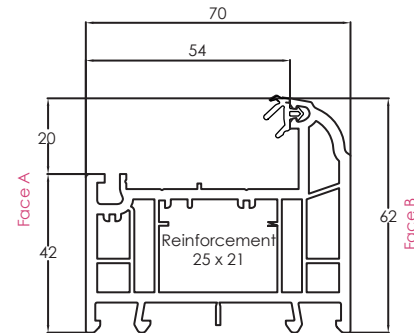

REHAU TOTAL70s - SCULPTURED 70MM SYSTEM

SCULPTURED SYSTEM

Main Profiles (70mm)

Note: The below foiled part numbers will precede a 3 digit colour variant number

546415
586415 (FOILED)
CASEMENT SLIM SCULPTURED
OUTER FRAME 52MM (5 CHAMBERS)

546425
586425 (FOILED)
CASEMENT INTERMEDIATE SCULPTURED
OUTER FRAME 62MM (5 CHAMBERS)

546435
586435 (FOILED)
CASEMENT UNIVERSAL SCULPTURED
OUTER FRAME 72MM (5 CHAMBERS)

546455
576455 (FOILED)
CASEMENT SCULPTURED
'T' SASH 75MM (5 CHAMBER)

546695
576695 (FOILED)
SCULPTURED TILT/TURN
SASH 70MM

546725
576725 (FOILED)
SCULPTURED DOOR 'T' SASH 105.5MM

546715
576715 (FOILED)
SCULPTURED DOOR 'Z' SASH 105.5MM

546665
576665 (FOILED)
SLIM SCULPTURED
TRANSOM/MULLION 'T' 69MM

546675
576675 (FOILED)
SLIM SCULPTURED
TRANSOM/MULLION 'Z' 69MM

546745
576745 (FOILED)
LARGE SCULPTURED
TRANSOM/MULLION 'T' 82MM

546755
576755 (FOILED)
LARGE SCULPTURED
TRANSOM/MULLION 'Z' 82MM