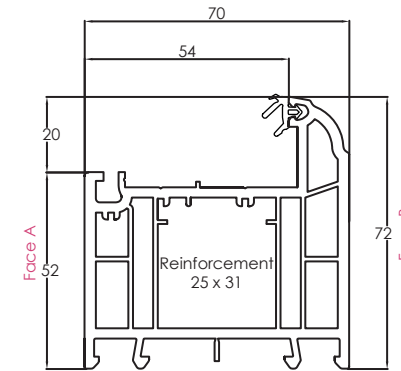

REHAU TOTAL70s - SCULPTURED 70MM SYSTEM

SCULPTURED SYSTEM

Main Profiles (70mm)

Note: The below foiled part numbers will precede a 3 digit colour variant number

546415
586415 (FOILED)
CASEMENT SLIM SCULPTURED
OUTER FRAME 52MM (5 CHAMBERS)

546425
586425 (FOILED)
CASEMENT INTERMEDIATE SCULPTURED
OUTER FRAME 62MM (5 CHAMBERS)

546435
586435 (FOILED)
CASEMENT UNIVERSAL SCULPTURED
OUTER FRAME 72MM (5 CHAMBERS)

546455
576455 (FOILED)
CASEMENT SCULPTURED
'T' SASH 75MM (5 CHAMBER)

546695
576695 (FOILED)
SCULPTURED TILT/TURN
SASH 70MM

546725
576725 (FOILED)
SCULPTURED DOOR 'T' SASH 105.5MM

546715
576715 (FOILED)
SCULPTURED DOOR 'Z' SASH 105.5MM

546665
576665 (FOILED)
SLIM SCULPTURED
TRANSOM/MULLION 'T' 69MM

546675
576675 (FOILED)
SLIM SCULPTURED
TRANSOM/MULLION 'Z' 69MM

546745
576745 (FOILED)
LARGE SCULPTURED
TRANSOM/MULLION 'T' 82MM

546755
576755 (FOILED)
LARGE SCULPTURED
TRANSOM/MULLION 'Z' 82MM