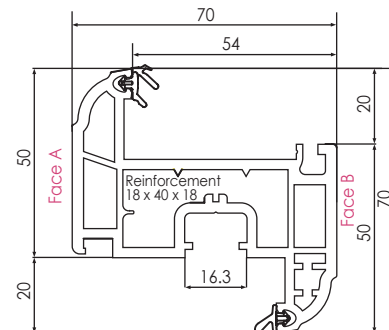

REHAU TOTAL70s - SCULPTURED 70MM SYSTEM

SCULPTURED SYSTEM

Main Profiles (70mm)

Note: The below foiled part numbers will precede a 3 digit colour variant number

546415
586415 (FOILED)
CASEMENT SLIM SCULPTURED
OUTER FRAME 52MM (5 CHAMBERS)

546425
586425 (FOILED)
CASEMENT INTERMEDIATE SCULPTURED
OUTER FRAME 62MM (5 CHAMBERS)

546435
586435 (FOILED)
CASEMENT UNIVERSAL SCULPTURED
OUTER FRAME 72MM (5 CHAMBERS)

546455
576455 (FOILED)
CASEMENT SCULPTURED
'T' SASH 75MM (5 CHAMBER)

546695
576695 (FOILED)
SCULPTURED TILT/TURN
SASH 70MM

546725
576725 (FOILED)
SCULPTURED DOOR 'T' SASH 105.5MM

546715
576715 (FOILED)
SCULPTURED DOOR 'Z' SASH 105.5MM

546665
576665 (FOILED)
SLIM SCULPTURED
TRANSOM/MULLION 'T' 69MM

546675
576675 (FOILED)
SLIM SCULPTURED
TRANSOM/MULLION 'Z' 69MM

546745
576745 (FOILED)
LARGE SCULPTURED
TRANSOM/MULLION 'T' 82MM

546755
576755 (FOILED)
LARGE SCULPTURED
TRANSOM/MULLION 'Z' 82MM