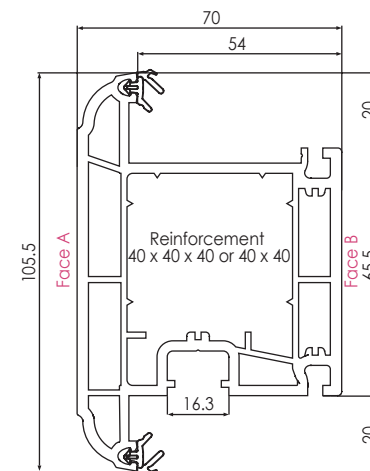

REHAU TOTAL70s - SCULPTURED 70MM SYSTEM

SCULPTURED SYSTEM

Main Profiles (70mm)

Note: The below foiled part numbers will precede a 3 digit colour variant number

546415
586415 (FOILED)
CASEMENT SLIM SCULPTURED
OUTER FRAME 52MM (5 CHAMBERS)

546425
586425 (FOILED)
CASEMENT INTERMEDIATE SCULPTURED
OUTER FRAME 62MM (5 CHAMBERS)

546435
586435 (FOILED)
CASEMENT UNIVERSAL SCULPTURED
OUTER FRAME 72MM (5 CHAMBERS)

546455
576455 (FOILED)
CASEMENT SCULPTURED
'T' SASH 75MM (5 CHAMBER)

546695
576695 (FOILED)
SCULPTURED TILT/TURN
SASH 70MM

546725
576725 (FOILED)
SCULPTURED DOOR 'T' SASH 105.5MM

546715
576715 (FOILED)
SCULPTURED DOOR 'Z' SASH 105.5MM

546665
576665 (FOILED)
SLIM SCULPTURED
TRANSOM/MULLION 'T' 69MM

546675
576675 (FOILED)
SLIM SCULPTURED
TRANSOM/MULLION 'Z' 69MM

546745
576745 (FOILED)
LARGE SCULPTURED
TRANSOM/MULLION 'T' 82MM

546755
576755 (FOILED)
LARGE SCULPTURED
TRANSOM/MULLION 'Z' 82MM