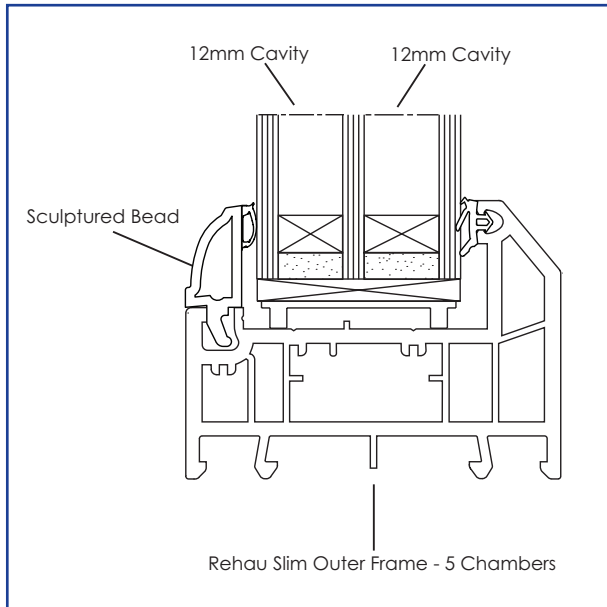

REHAU TOTAL70 - TRIPLE GLAZING OPTIONS

REHAU Total70c with 36mm Triple Glazed Unit

Centre Pane U Value = 0.8

Whole Window U Value = 1.1

REHAU Total70c with 44mm Triple Glazed Unit

Centre Pane U Value = 0.6

Whole Window U Value = 0.9

For further assistance, call 01702 613733

www.climatec-windows.co.uk

11-14 Fletchers Square, Temple Farm Industrial Estate, Southend-on-Sea, Essex SS2 5RN