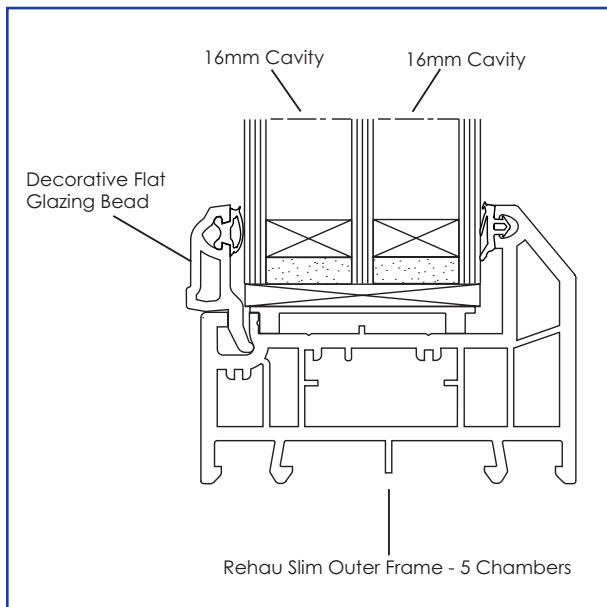

REHAU TOTAL70 - TRIPLE GLAZING OPTIONS

REHAU Total70c with 36mm Triple Glazed Unit

Centre Pane U Value = 0.8

Whole Window U Value = 1.1

REHAU Total70c with 44mm Triple Glazed Unit

Centre Pane U Value = 0.6

Whole Window U Value = 0.9

For further assistance, call 01702 613733

www.climatec-windows.co.uk

11-14 Fletchers Square, Temple Farm Industrial Estate, Southend-on-Sea, Essex SS2 5RN