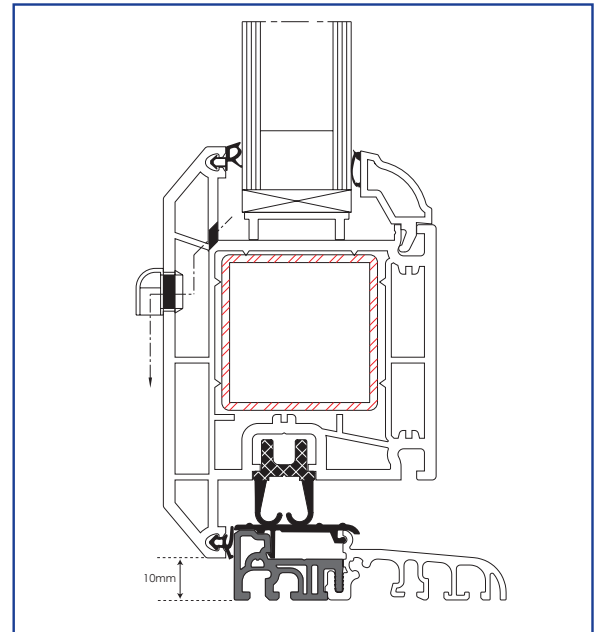

- ❖ Thermally insulated inner area.
- ❖ Suitable for disabled access requirements in accordance with DIN 18025.
- ❖ Threshold width - 70mm
- ❖ Can be used with external cill.
- ❖ Concealed screw connection.
- ❖ PVC parts resistant to UV rays.
- ❖ Suitable for French doors.
- ❖ Available in silver and bronze.