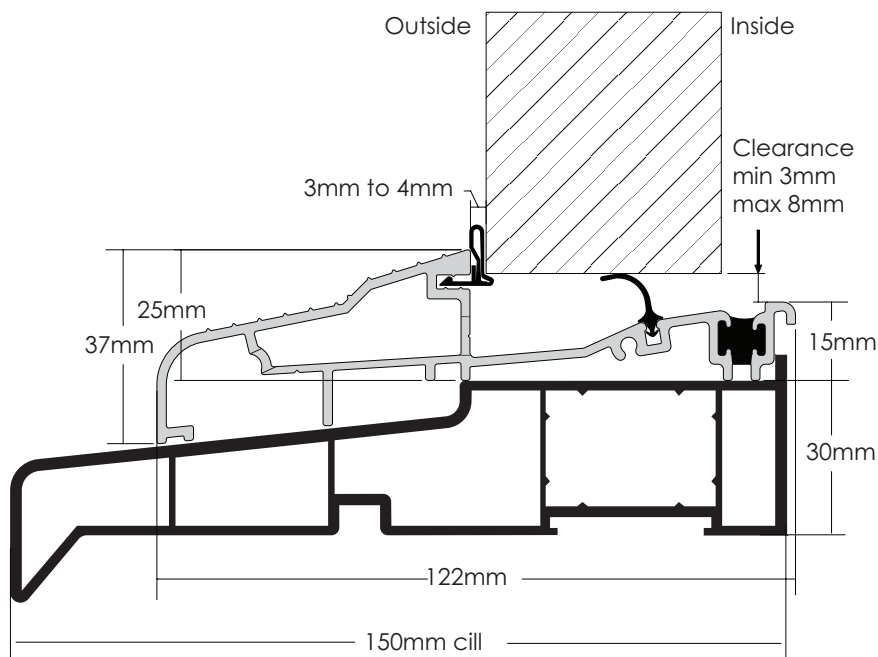

AM3EX DOOR THRESHOLD SUB CILL - INWARD OPENING DOOR

- ❖ Suitable for inward opening doors.
- ❖ Mobility easy access.
- ❖ Can meet Part 'M' requirements when the overall threshold design is specified correctly.
- ❖ With optional clip in transition ramp for wood or tile floors.
- ❖ Fully tested resin thermal break.
- ❖ Available in Matt Aluminium or Matt Gold Effect Aluminium.
- ❖ Sizes - 1m, 2m and 3m.
- ❖ Compatible with 150mm, 180mm and 225mm cills only - Not compatible with 95mm cill.

For further assistance, call 01702 613733

www.climatec-windows.co.uk

11-14 Fletchers Square, Temple Farm Industrial Estate, Southend-on-Sea, Essex SS2 5RN