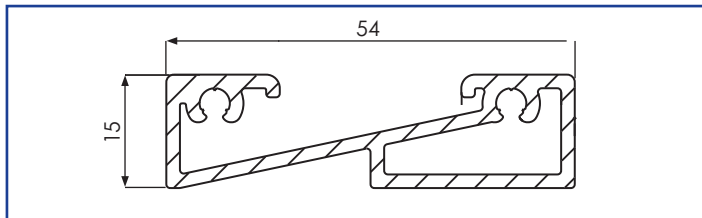

ALUMINIUM DOOR THRESHOLD SYSTEMS

Reha 15mm Low Threshold
Single Doors Only