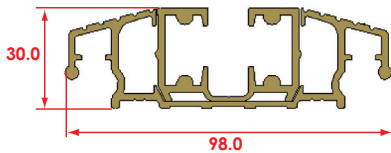

For further assistance, call 01702 613733

www.climatec-windows.co.uk

11-14 Fletchers Square, Temple Farm Industrial Estate, Southend-on-Sea, Essex SS2 5RN

KAT BI-FOLD DOOR LOW ALUMINIUM THRESHOLD

- ❖ Aluminium weathered low threshold
- ❖ Extreme weather tested
- ❖ Available for Open-In and Open-Out doors
- ❖ Optional clip-in internal/external ramps also allow use with tiled or wooden floors.
- ❖ Fully Document M compliant for wheelchair access.

Tray Only

Single Ramp

Double Ramp

For further assistance, call 01702 613733

www.climatec-windows.co.uk

11-14 Fletchers Square, Temple Farm Industrial Estate, Southend-on-Sea, Essex SS2 5RN