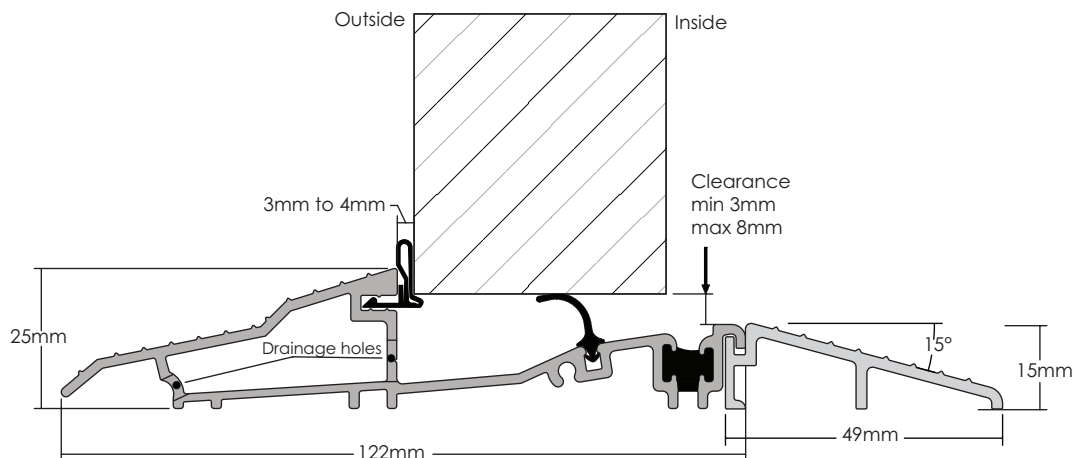

www.climatec-windows.co.uk

11-14 Fletchers Square, Temple Farm Industrial Estate, Southend-on-Sea, Essex SS2 5RN

AM3EX DOOR THRESHOLD CILL - INWARD OPENING DOOR

- ❖ Suitable for inward opening doors.
- ❖ Fully tested resin thermal break.
- ❖ Mobility easy access.
- ❖ Designed for door set manufacturers, can be installed as the fourth side of a door frame or retro fitted.
- ❖ Thermally broken to meet thermal bridging and insulation requirements, can be used with many different frame and door materials eg. wood, PVCu, fibreglass, aluminium, steel and carbon fibre.
- ❖ Designed to fit directly onto level thresholds.
- ❖ Ideal for use with carpeted floors. Optional clip-in internal transition ramps also allow use with tiled or wooden floors.
- ❖ Non-slip surfaces ensure a safe grip in wet conditions.
- ❖ Available in Matt Aluminium or Matt Gold Effect Aluminium.
- ❖ Sizes - 1m, 2m and 3m.