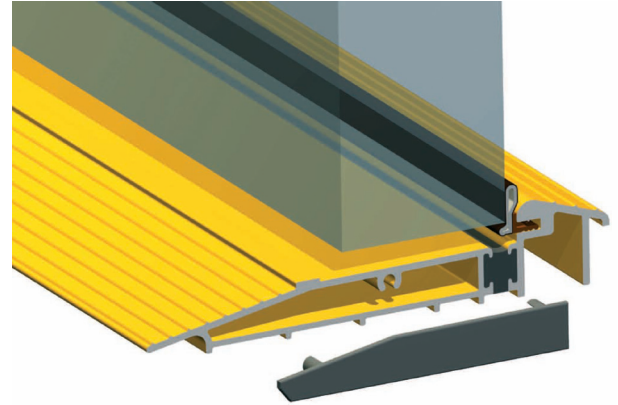

- ❖ Suitable for inward opening doors.
- ❖ Mobility easy access.
- ❖ Can meet Part 'M' requirements when the overall threshold design is specified correctly.
- ❖ With optional clip in transition ramp for wood or tile floors.
- ❖ Fully tested resin thermal break.
- ❖ Available in Matt Aluminium or Matt Gold Effect Aluminium.
- ❖ Sizes - 1m, 2m and 3m.
- ❖ Compatible with 150mm, 180mm and 225mm cills only - Not compatible with 95mm cill.

- ❖ Suitable for outward opening doors.
- ❖ Fully tested resin thermal break.
- ❖ Mobility easy access.
- ❖ Designed for door set manufacturers, can be installed as the fourth side of a door frame or retro fitted.
- ❖ Thermally broken to meet thermal bridging and insulation requirements, can be used with many different frame and door materials eg. wood, PVCu, fibreglass, aluminium, steel and carbon fibre.
- ❖ Designed to fit directly onto level thresholds.
- ❖ Ideal for use with carpeted floors. Optional clip-in internal transition ramps also allow use with tiled or wooden floors.
- ❖ Non-slip surfaces ensure a safe grip in wet conditions.
- ❖ Available in Matt Aluminium or Matt Gold Effect Aluminium.
- ❖ Sizes - 1m, 2m and 3m.