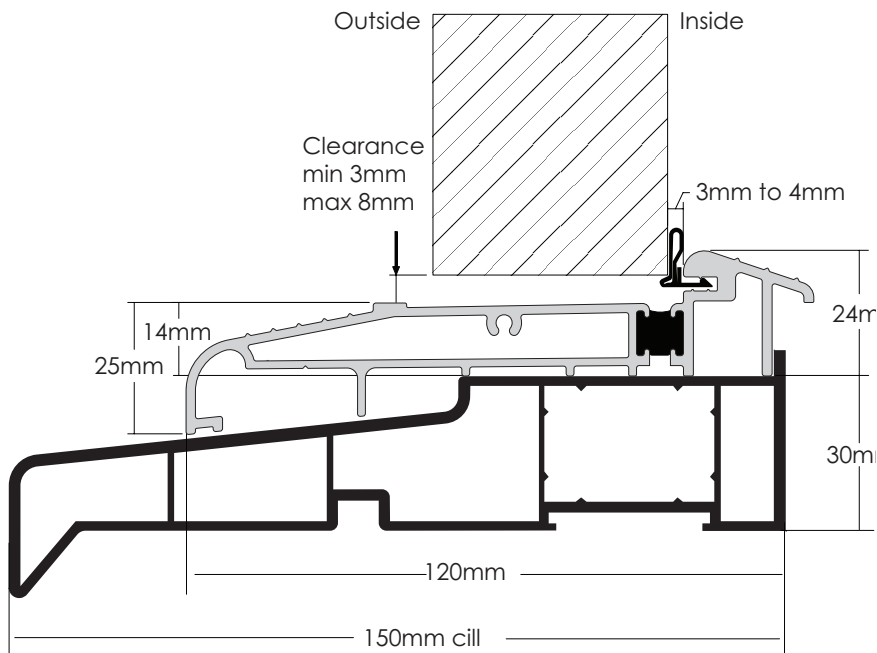

AM5EX DOOR THRESHOLD SUB CILL - OUTWARD OPENING DOOR

- ❖ Suitable for outward opening doors.
- ❖ Mobility easy access.
- ❖ Can meet Part 'M' requirements when the overall threshold design is specified correctly.
- ❖ With optional clip in transition ramp for wood or tile floors.
- ❖ Fully tested resin thermal break.
- ❖ Available in Matt Aluminium or Matt Gold Effect Aluminium.
- ❖ Sizes - 1m, 2m and 3m.
- ❖ Compatible with 150mm, 180mm and 225mm cills only - Not compatible with 95mm cill.

For further assistance, call 01702 613733

www.climatec-windows.co.uk

11-14 Fletchers Square, Temple Farm Industrial Estate, Southend-on-Sea, Essex SS2 5RN