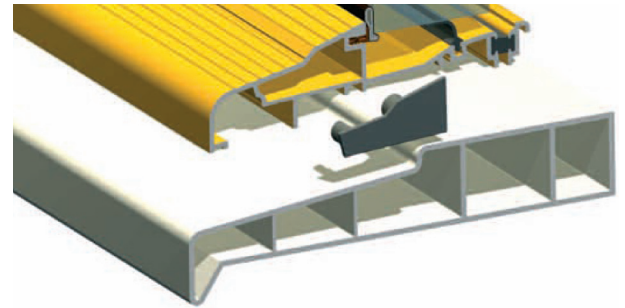

www.climatec-windows.co.uk

11-14 Fletchers Square, Temple Farm Industrial Estate, Southend-on-Sea, Essex SS2 5RN

AM3EX DOOR THRESHOLD CILL - INWARD OPENING DOOR

- ❖ Suitable for inward opening doors.
- ❖ Fully tested resin thermal break.
- ❖ Mobility easy access.
- ❖ Designed for door set manufacturers, can be installed as the fourth side of a door frame or retro fitted.
- ❖ Thermally broken to meet thermal bridging and insulation requirements, can be used with many different frame and door materials eg. wood, PVCu, fibreglass, aluminium, steel and carbon fibre.
- ❖ Designed to fit directly onto level thresholds.
- ❖ Ideal for use with carpeted floors. Optional clip-in internal transition ramps also allow use with tiled or wooden floors.
- ❖ Non-slip surfaces ensure a safe grip in wet conditions.
- ❖ Available in Matt Aluminium or Matt Gold Effect Aluminium.
- ❖ Sizes - 1m, 2m and 3m.

- ❖ Suitable for inward opening doors.
- ❖ Mobility easy access.
- ❖ Can meet Part 'M' requirements when the overall threshold design is specified correctly.
- ❖ With optional clip in transition ramp for wood or tile floors.
- ❖ Fully tested resin thermal break.
- ❖ Available in Matt Aluminium or Matt Gold Effect Aluminium.
- ❖ Sizes - 1m, 2m and 3m.
- ❖ Compatible with 150mm, 180mm and 225mm cills only - Not compatible with 95mm cill.