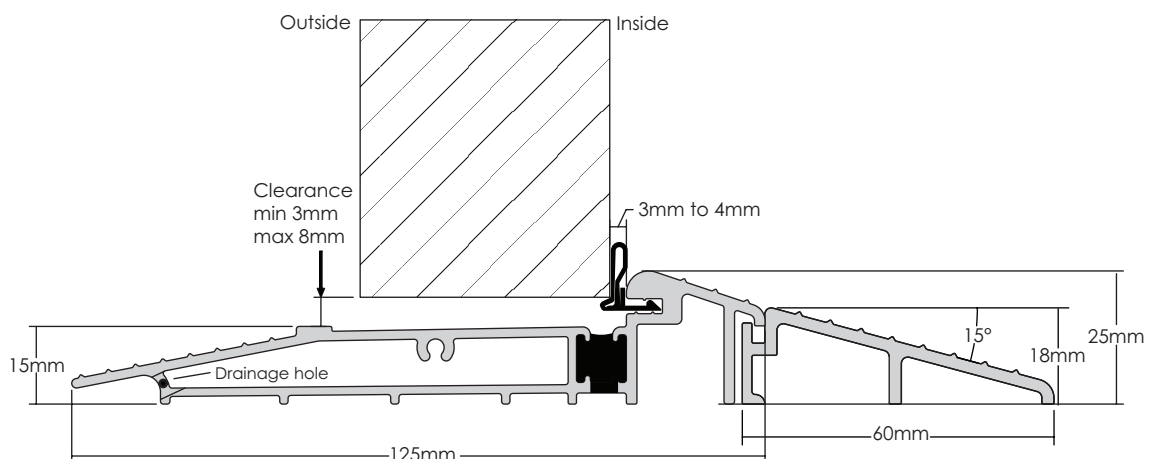

AM5EX DOOR THRESHOLD CILL - OUTWARD OPENING DOOR

- ❖ Suitable for outward opening doors.
- ❖ Fully tested resin thermal break.
- ❖ Mobility easy access.
- ❖ Designed for door set manufacturers, can be installed as the fourth side of a door frame or retro fitted.
- ❖ Thermally broken to meet thermal bridging and insulation requirements, can be used with many different frame and door materials eg. wood, PVCu, fibreglass, aluminium, steel and carbon fibre.
- ❖ Designed to fit directly onto level thresholds.
- ❖ Ideal for use with carpeted floors. Optional clip-in internal transition ramps also allow use with tiled or wooden floors.
- ❖ Non-slip surfaces ensure a safe grip in wet conditions.
- ❖ Available in Matt Aluminium or Matt Gold Effect Aluminium.
- ❖ Sizes - 1m, 2m and 3m.

For further assistance, call 01702 613733

www.climatec-windows.co.uk

11-14 Fletchers Square, Temple Farm Industrial Estate, Southend-on-Sea, Essex SS2 5RN