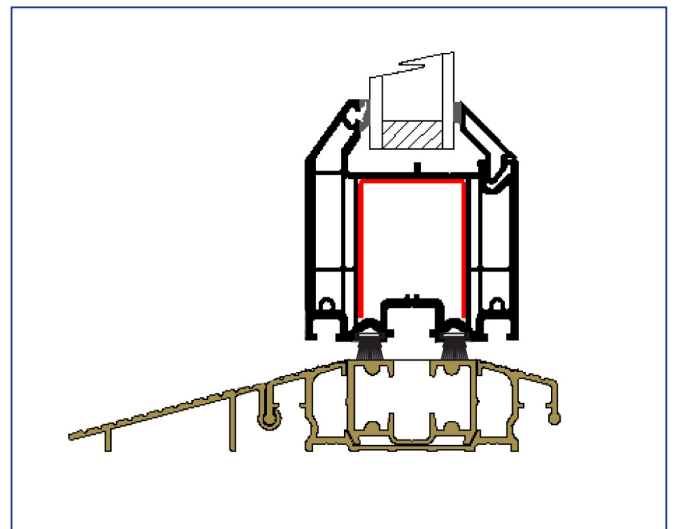

Tray Only

Single Ramp

Double Ramp

For further assistance, call 01702 613733

www.climatec-windows.co.uk

11-14 Fletchers Square, Temple Farm Industrial Estate, Southend-on-Sea, Essex SS2 5RN