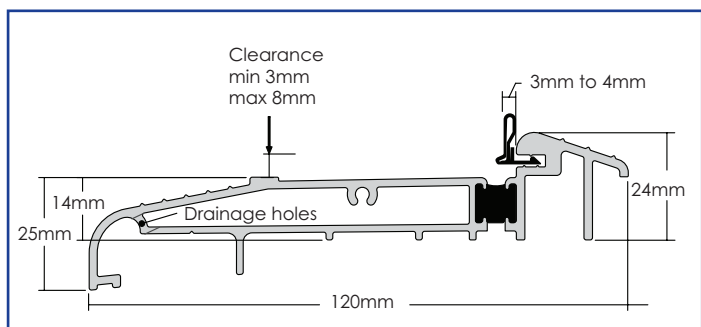

Stormguard AM5EX Threshold Sub Cill - Open Out