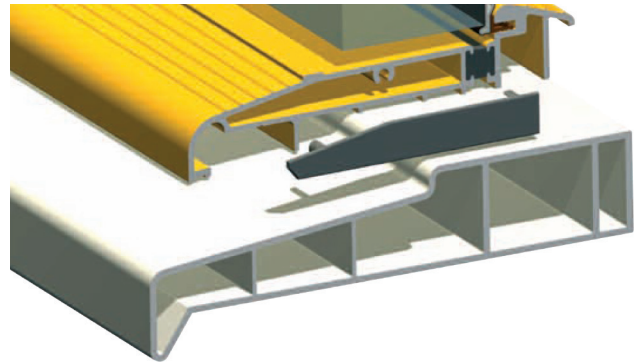

AM5EX DOOR THRESHOLD SUB CILL - OUTWARD OPENING DOOR

- ❖ Suitable for outward opening doors.
- ❖ Mobility easy access.
- ❖ Can meet Part 'M' requirements when the overall threshold design is specified correctly.
- ❖ With optional clip in transition ramp for wood or tile floors.
- ❖ Fully tested resin thermal break.
- ❖ Available in Matt Aluminium or Matt Gold Effect Aluminium.
- ❖ Sizes - 1m, 2m and 3m.
- ❖ Compatible with 150mm, 180mm and 225mm cills only - Not compatible with 95mm cill.

For further assistance, call 01702 613733

www.climatec-windows.co.uk

11-14 Fletchers Square, Temple Farm Industrial Estate, Southend-on-Sea, Essex SS2 5RN