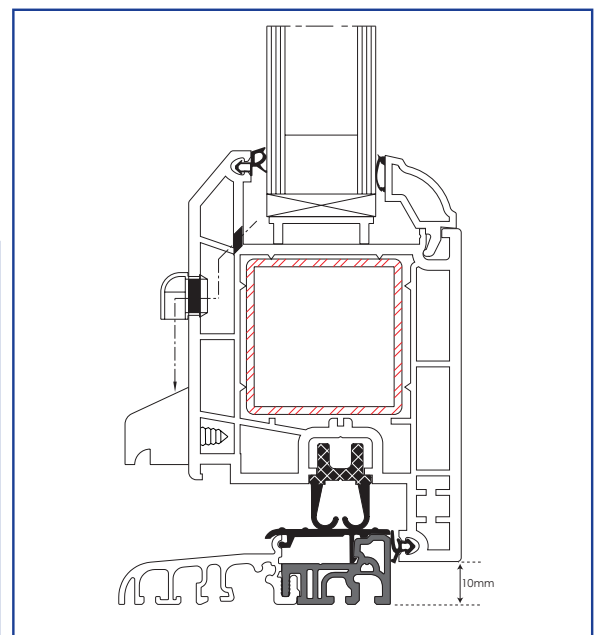

Roto BKV Low Threshold - opening In

For further assistance, call 01702 613733

www.climatec-windows.co.uk

11-14 Fletchers Square, Temple Farm Industrial Estate, Southend-on-Sea, Essex SS2 5RN