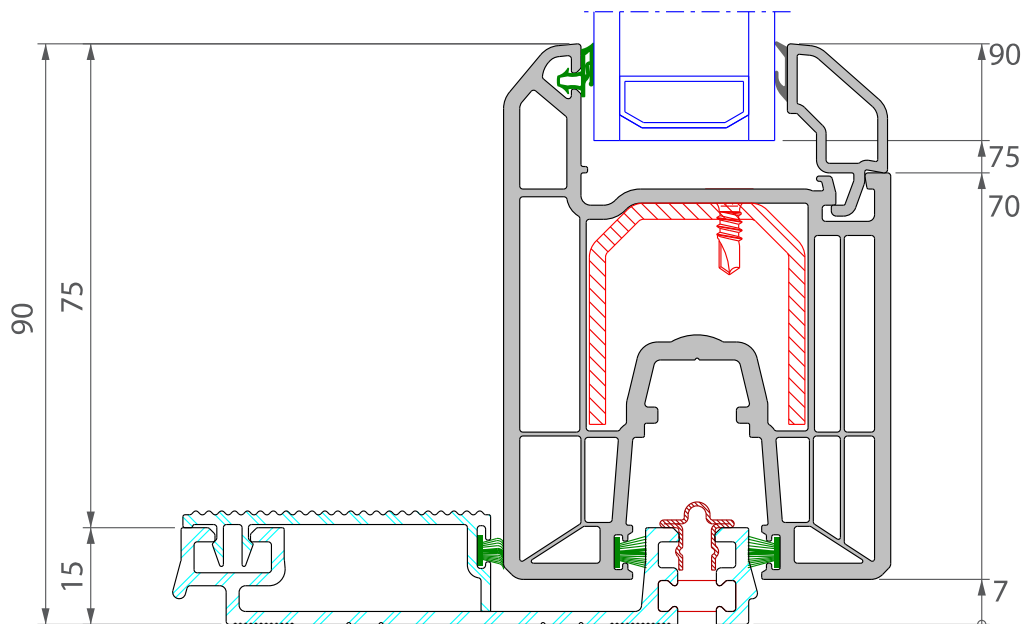

DECEUNINCK SLIDER24 LOW ALUMINIUM THRESHOLD

- ❖ Suitable for internally/externally sliding doors.
- ❖ Available in white and black finishes.
- ❖ 15mm high.
- ❖ Designed in line with current Part M requirements.
- ❖ Suitable for 2, 3 and 4 pane patio doors.
- ❖ Stainless steel running track.
- ❖ Thermally broken for improved thermal efficiency.
- ❖ Fully weather tested:
  Slider 24 - Air Class 4 600Pa / Water Class 5A 200Pa / Wind Class A3 1200Pa
  Slider 24+ - Air Class 2 300Pa / Water Class 8A 450Pa / Wind Class C3 1200Pa

For further assistance, call 01702 613733

www.climatec-windows.co.uk

11-14 Fletchers Square, Temple Farm Industrial Estate, Southend-on-Sea, Essex SS2 5RN