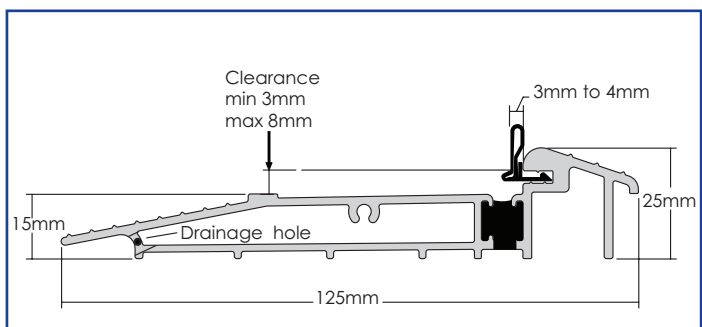

Stormguard AM5EX Threshold Cill - Open Out