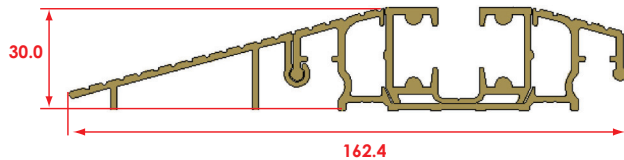

For further assistance, call 01702 613733

www.climatec-windows.co.uk

11-14 Fletchers Square, Temple Farm Industrial Estate, Southend-on-Sea, Essex SS2 5RN

KAT BI-FOLD DOOR LOW ALUMINIUM THRESHOLD

- ❖ Aluminium weathered low threshold
- ❖ Extreme weather tested
- ❖ Available for Open-In and Open-Out doors
- ❖ Optional clip-in internal/external ramps also allow use with tiled or wooden floors.
- ❖ Fully Document M compliant for wheelchair access.

Tray Only

Single Ramp

Double Ramp

For further assistance, call 01702 613733

www.climatec-windows.co.uk

11-14 Fletchers Square, Temple Farm Industrial Estate, Southend-on-Sea, Essex SS2 5RN