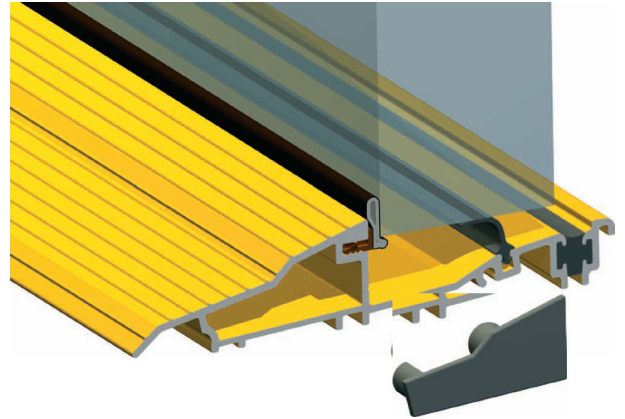

Stormguard AM3EX Threshold Cill - Open In

Stormguard AM3EX Threshold Sub Cill - Open In

Stormguard AM5EX Threshold Cill - Open Out

Stormguard AM5EX Threshold Sub Cill - Open Out

Roto BKV Low Threshold

For further assistance, call 01702 613733

www.climatec-windows.co.uk

11-14 Fletchers Square, Temple Farm Industrial Estate, Southend-on-Sea, Essex SS2 5RN

AM3EX DOOR THRESHOLD CILL - INWARD OPENING DOOR

- ❖ Suitable for inward opening doors.
- ❖ Fully tested resin thermal break.
- ❖ Mobility easy access.
- ❖ Designed for door set manufacturers, can be installed as the fourth side of a door frame or retro fitted.
- ❖ Thermally broken to meet thermal bridging and insulation requirements, can be used with many different frame and door materials eg. wood, PVCu, fibreglass, aluminium, steel and carbon fibre.
- ❖ Designed to fit directly onto level thresholds.
- ❖ Ideal for use with carpeted floors. Optional clip-in internal transition ramps also allow use with tiled or wooden floors.
- ❖ Non-slip surfaces ensure a safe grip in wet conditions.
- ❖ Available in Matt Aluminium or Matt Gold Effect Aluminium.
- ❖ Sizes - 1m, 2m and 3m.

- ❖ Suitable for outward opening doors.
- ❖ Fully tested resin thermal break.
- ❖ Mobility easy access.
- ❖ Designed for door set manufacturers, can be installed as the fourth side of a door frame or retro fitted.
- ❖ Thermally broken to meet thermal bridging and insulation requirements, can be used with many different frame and door materials eg. wood, PVCu, fibreglass, aluminium, steel and carbon fibre.
- ❖ Designed to fit directly onto level thresholds.
- ❖ Ideal for use with carpeted floors. Optional clip-in internal transition ramps also allow use with tiled or wooden floors.
- ❖ Non-slip surfaces ensure a safe grip in wet conditions.
- ❖ Available in Matt Aluminium or Matt Gold Effect Aluminium.
- ❖ Sizes - 1m, 2m and 3m.