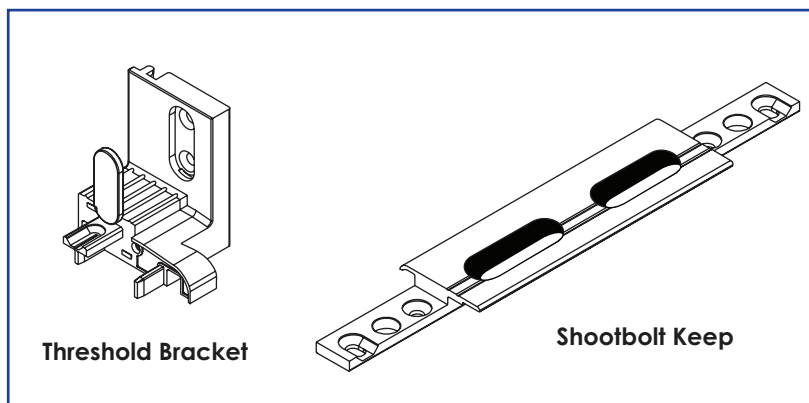

Threshold Bracket

Shootbolt Keep