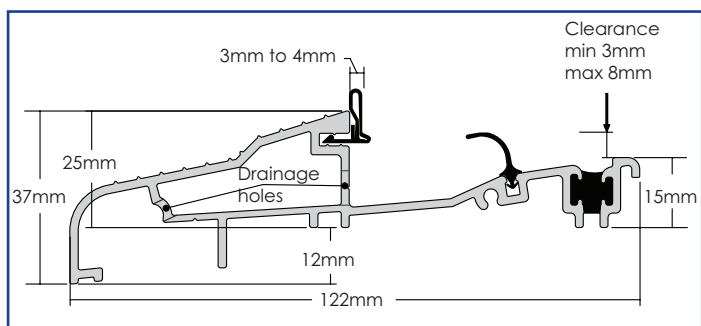

Stormguard AM3EX Threshold Sub Cill - Open In