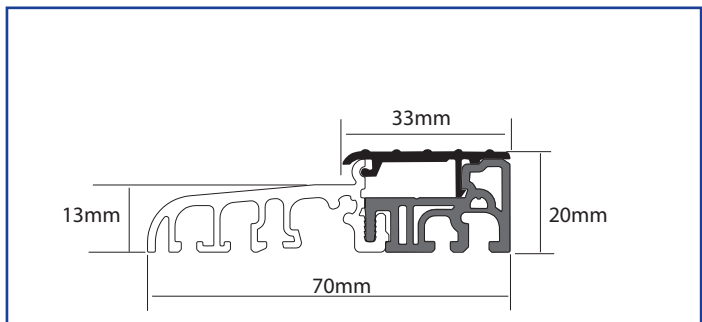

Roto BKV Low Threshold

For further assistance, call 01702 613733

www.climatec-windows.co.uk

11-14 Fletchers Square, Temple Farm Industrial Estate, Southend-on-Sea, Essex SS2 5RN