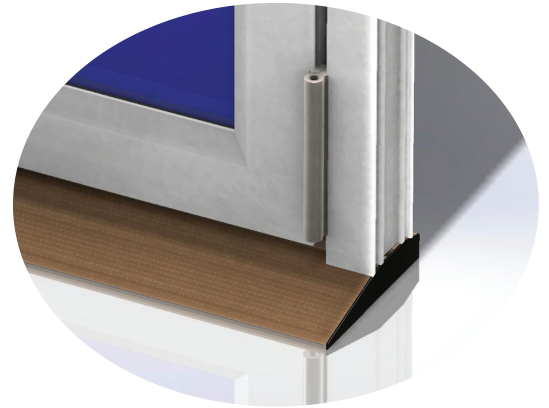

DECEUNINCK SLIDER24 LOW ALUMINIUM THRESHOLD

- ❖ Suitable for internally/externally sliding doors.
- ❖ Available in white and black finishes.
- ❖ 15mm high.
- ❖ Designed in line with current Part M requirements.
- ❖ Suitable for 2, 3 and 4 pane patio doors.
- ❖ Stainless steel running track.
- ❖ Thermally broken for improved thermal efficiency.
- ❖ Fully weather tested:
Slider 24 - Air Class 4 600Pa / Water Class 5A 200Pa / Wind Class A3 1200Pa
Slider 24+ - Air Class 2 300Pa / Water Class 8A 450Pa / Wind Class C3 1200Pa

For further assistance, call 01702 613733

www.climatec-windows.co.uk

11-14 Fletchers Square, Temple Farm Industrial Estate, Southend-on-Sea, Essex SS2 5RN

KAT BI-FOLD DOOR LOW ALUMINIUM THRESHOLD

- ❖ Aluminium weathered low threshold
- ❖ Extreme weather tested
- ❖ Available for Open-In and Open-Out doors
- ❖ Optional clip-in internal/external ramps also allow use with tiled or wooden floors.
- ❖ Fully Document M compliant for wheelchair access.