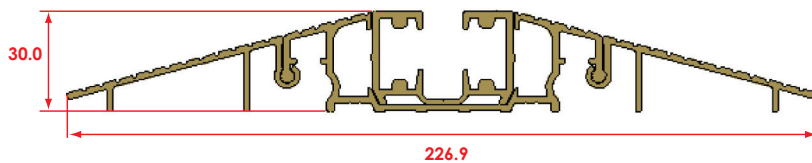

For further assistance, call 01702 613733

www.climatec-windows.co.uk

11-14 Fletchers Square, Temple Farm Industrial Estate, Southend-on-Sea, Essex SS2 5RN

KAT BI-FOLD DOOR LOW ALUMINIUM THRESHOLD

- ❖ Aluminium weathered low threshold
- ❖ Extreme weather tested
- ❖ Available for Open-In and Open-Out doors
- ❖ Optional clip-in internal/external ramps also allow use with tiled or wooden floors.
- ❖ Fully Document M compliant for wheelchair access.

Tray Only

Single Ramp

Double Ramp

For further assistance, call 01702 613733

www.climatec-windows.co.uk

11-14 Fletchers Square, Temple Farm Industrial Estate, Southend-on-Sea, Essex SS2 5RN