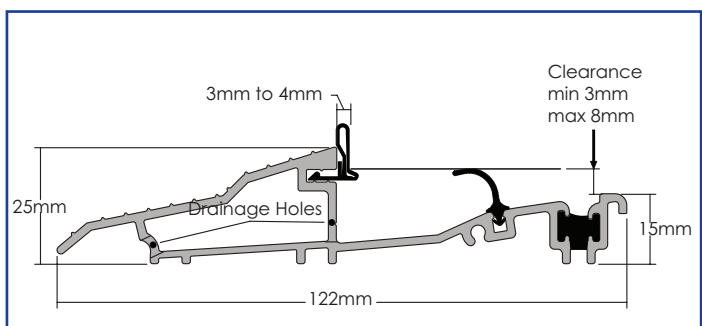

Stormguard AM3EX Threshold Cill - Open In