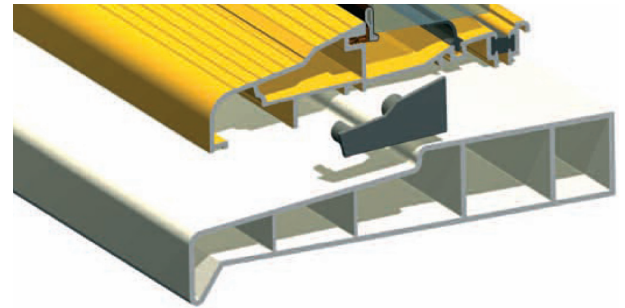

www.climatec-windows.co.uk

11-14 Fletchers Square, Temple Farm Industrial Estate, Southend-on-Sea, Essex SS2 5RN

AM3EX DOOR THRESHOLD CILL - INWARD OPENING DOOR

- ❖ Suitable for inward opening doors.
- ❖ Fully tested resin thermal break.
- ❖ Mobility easy access.
- ❖ Designed for door set manufacturers, can be installed as the fourth side of a door frame or retro fitted.
- ❖ Thermally broken to meet thermal bridging and insulation requirements, can be used with many different frame and door materials eg. wood, PVCu, fibreglass, aluminium, steel and carbon fibre.
- ❖ Designed to fit directly onto level thresholds.
- ❖ Ideal for use with carpeted floors. Optional clip-in internal transition ramps also allow use with tiled or wooden floors.
- ❖ Non-slip surfaces ensure a safe grip in wet conditions.
- ❖ Available in Matt Aluminium or Matt Gold Effect Aluminium.
- ❖ Sizes - 1m, 2m and 3m.

- ❖ Suitable for inward opening doors.
- ❖ Mobility easy access.
- ❖ Can meet Part 'M' requirements when the overall threshold design is specified correctly.
- ❖ With optional clip in transition ramp for wood or tile floors.
- ❖ Fully tested resin thermal break.
- ❖ Available in Matt Aluminium or Matt Gold Effect Aluminium.
- ❖ Sizes - 1m, 2m and 3m.
- ❖ Compatible with 150mm, 180mm and 225mm cills only - Not compatible with 95mm cill.