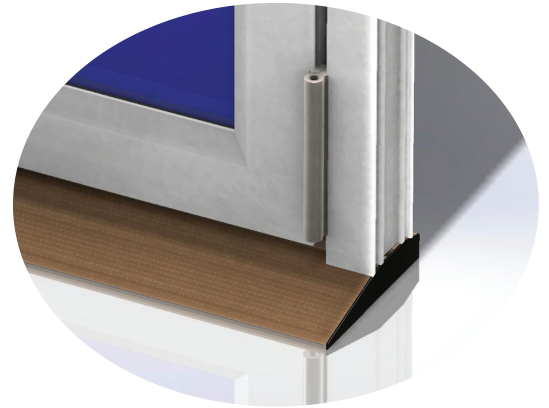

KAT PATIO DOOR LOW ALUMINIUM THRESHOLD

- ❖ Suitable for internally sliding doors.
- ❖ Available in anodised silver and gold finishes.
- ❖ 20mm high.
- ❖ Part M compliant - threshold solution exceeds the latest version of building regulations.
- ❖ Suitable for 2, 3 and 4 pane Elegance patio doors.
- ❖ Built in drainage system with integral end caps - no unsightly drainage slots.
- ❖ Optional ramps for wheelchair access.
- ❖ Stainless steel running track.
- ❖ The fixed pane has a built in security bar so the door cannot be lifted off the threshold.
- ❖ Thermally broken for improved thermal efficiency.
- ❖ Fully weather tested to BS6735 part 1 and achieves class 3A.

For further assistance, call 01702 613733

www.climatec-windows.co.uk

11-14 Fletchers Square, Temple Farm Industrial Estate, Southend-on-Sea, Essex SS2 5RN

KAT BI-FOLD DOOR LOW ALUMINIUM THRESHOLD

- ❖ Aluminium weathered low threshold
- ❖ Extreme weather tested
- ❖ Available for Open-In and Open-Out doors
- ❖ Optional clip-in internal/external ramps also allow use with tiled or wooden floors.
- ❖ Fully Document M compliant for wheelchair access.