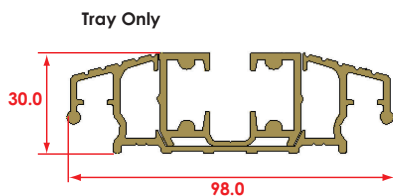

KAT BI-FOLD DOOR LOW ALUMINIUM THRESHOLD

- ❖ Aluminium weathered low threshold
- ❖ Extreme weather tested
- ❖ Available for Open-In and Open-Out doors
- ❖ Optional clip-in internal/external ramps also allow use with tiled or wooden floors.
- ❖ Fully Document M compliant for wheelchair access.

For further assistance, call 01702 613733

www.climatec-windows.co.uk

11-14 Fletchers Square, Temple Farm Industrial Estate, Southend-on-Sea, Essex SS2 5RN