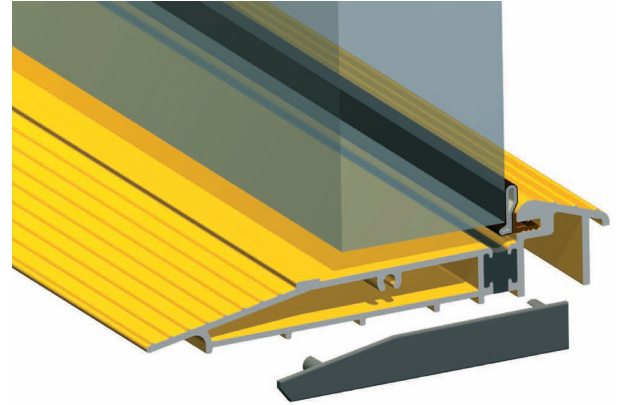

- ❖ Suitable for inward opening doors.
- ❖ Mobility easy access.
- ❖ Can meet Part 'M' requirements when the overall threshold design is specified correctly.
- ❖ With optional clip in transition ramp for wood or tile floors.
- ❖ Fully tested resin thermal break.
- ❖ Available in Matt Aluminium or Matt Gold Effect Aluminium.
- ❖ Sizes - 1m, 2m and 3m.
- ❖ Compatible with 150mm, 180mm and 225mm cills only - Not compatible with 95mm cill.

- ❖ Suitable for outward opening doors.
- ❖ Fully tested resin thermal break.
- ❖ Mobility easy access.
- ❖ Designed for door set manufacturers, can be installed as the fourth side of a door frame or retro fitted.
- ❖ Thermally broken to meet thermal bridging and insulation requirements, can be used with many different frame and door materials eg. wood, PVCu, fibreglass, aluminium, steel and carbon fibre.
- ❖ Designed to fit directly onto level thresholds.
- ❖ Ideal for use with carpeted floors. Optional clip-in internal transition ramps also allow use with tiled or wooden floors.
- ❖ Non-slip surfaces ensure a safe grip in wet conditions.
- ❖ Available in Matt Aluminium or Matt Gold Effect Aluminium.
- ❖ Sizes - 1m, 2m and 3m.