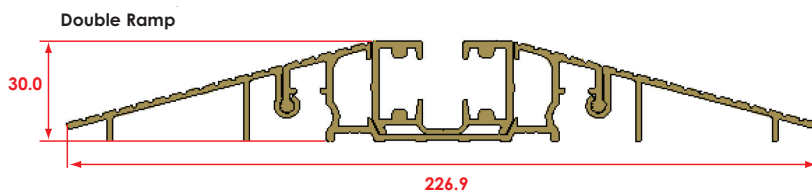

KAT BI-FOLD DOOR LOW ALUMINIUM THRESHOLD

- ❖ Aluminium weathered low threshold
- ❖ Extreme weather tested
- ❖ Available for Open-In and Open-Out doors
- ❖ Optional clip-in internal/external ramps also allow use with tiled or wooden floors.
- ❖ Fully Document M compliant for wheelchair access.

For further assistance, call 01702 613733

www.climatec-windows.co.uk

11-14 Fletchers Square, Temple Farm Industrial Estate, Southend-on-Sea, Essex SS2 5RN