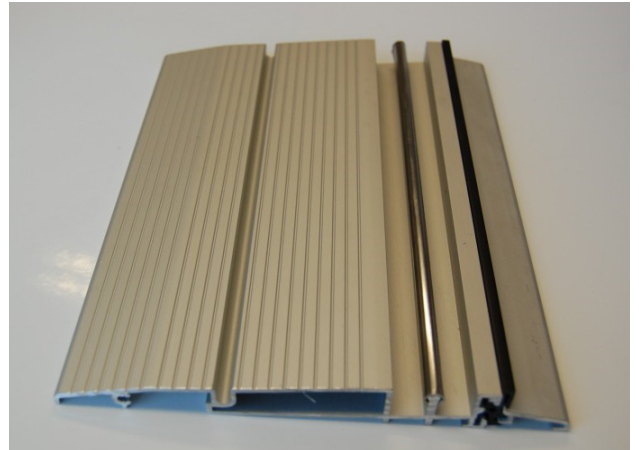

KAT PATIO DOOR LOW ALUMINIUM THRESHOLD

- ❖ Suitable for internally sliding doors.
- ❖ Available in anodised silver and gold finishes.
- ❖ 20mm high.
- ❖ Part M compliant - threshold solution exceeds the latest version of building regulations.
- ❖ Suitable for 2, 3 and 4 pane Elegance patio doors.
- ❖ Built in drainage system with integral end caps - no unsightly drainage slots.
- ❖ Optional ramps for wheelchair access.
- ❖ Stainless steel running track.
- ❖ The fixed pane has a built in security bar so the door cannot be lifted off the threshold.
- ❖ Thermally broken for improved thermal efficiency.
- ❖ Fully weather tested to BS6735 part 1 and achieves class 3A.

For further assistance, call 01702 613733

www.climatec-windows.co.uk

11-14 Fletchers Square, Temple Farm Industrial Estate, Southend-on-Sea, Essex SS2 5RN