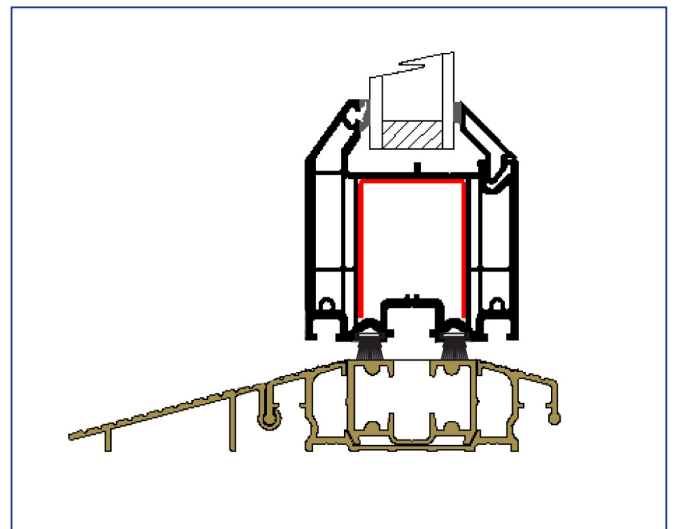

KAT BI-FOLD DOOR LOW ALUMINIUM THRESHOLD

- ❖ Aluminium weathered low threshold
- ❖ Extreme weather tested
- ❖ Available for Open-In and Open-Out doors
- ❖ Optional clip-in internal/external ramps also allow use with tiled or wooden floors.
- ❖ Fully Document M compliant for wheelchair access.

For further assistance, call 01702 613733

www.climatec-windows.co.uk

11-14 Fletchers Square, Temple Farm Industrial Estate, Southend-on-Sea, Essex SS2 5RN