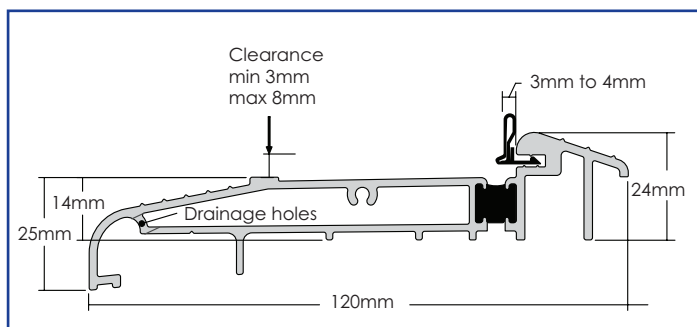

Stormguard AM5EX Threshold Sub Cill - Open Out