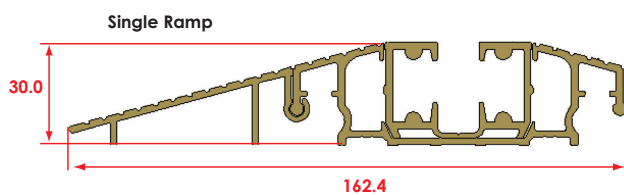

KAT BI-FOLD DOOR LOW ALUMINIUM THRESHOLD

- ❖ Aluminium weathered low threshold
- ❖ Extreme weather tested
- ❖ Available for Open-In and Open-Out doors
- ❖ Optional clip-in internal/external ramps also allow use with tiled or wooden floors.
- ❖ Fully Document M compliant for wheelchair access.

For further assistance, call 01702 613733

www.climatec-windows.co.uk

11-14 Fletchers Square, Temple Farm Industrial Estate, Southend-on-Sea, Essex SS2 5RN