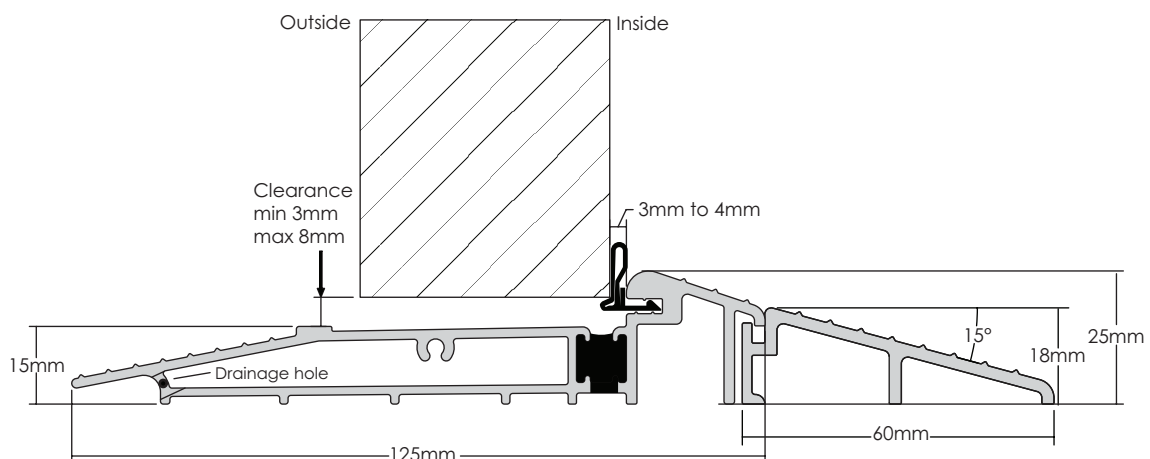

AM5EX DOOR THRESHOLD CILL - OUTWARD OPENING DOOR

- ❖ Suitable for outward opening doors.
- ❖ Fully tested resin thermal break.
- ❖ Mobility easy access.
- ❖ Designed for door set manufacturers, can be installed as the fourth side of a door frame or retro fitted.
- ❖ Thermally broken to meet thermal bridging and insulation requirements, can be used with many different frame and door materials eg. wood, PVCu, fibreglass, aluminium, steel and carbon fibre.
- ❖ Designed to fit directly onto level thresholds.
- ❖ Ideal for use with carpeted floors. Optional clip-in internal transition ramps also allow use with tiled or wooden floors.
- ❖ Non-slip surfaces ensure a safe grip in wet conditions.
- ❖ Available in Matt Aluminium or Matt Gold Effect Aluminium.
- ❖ Sizes - 1m, 2m and 3m.

For further assistance, call 01702 613733

www.climatec-windows.co.uk

11-14 Fletchers Square, Temple Farm Industrial Estate, Southend-on-Sea, Essex SS2 5RN