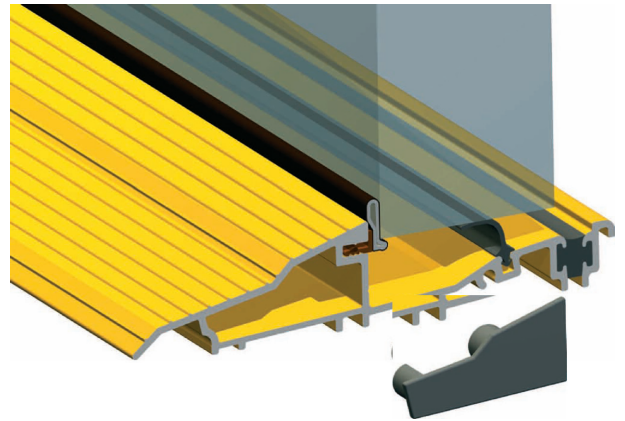

Stormguard AM3EX Threshold Cill - Open In

Stormguard AM3EX Threshold Sub Cill - Open In

Stormguard AM5EX Threshold Cill - Open Out

Stormguard AM5EX Threshold Sub Cill - Open Out

Roto BKV Low Threshold

For further assistance, call 01702 613733

www.climatec-windows.co.uk

11-14 Fletchers Square, Temple Farm Industrial Estate, Southend-on-Sea, Essex SS2 5RN

AM3EX DOOR THRESHOLD CILL - INWARD OPENING DOOR

- ❖ Suitable for inward opening doors.
- ❖ Fully tested resin thermal break.
- ❖ Mobility easy access.
- ❖ Designed for door set manufacturers, can be installed as the fourth side of a door frame or retro fitted.
- ❖ Thermally broken to meet thermal bridging and insulation requirements, can be used with many different frame and door materials eg. wood, PVCu, fibreglass, aluminium, steel and carbon fibre.
- ❖ Designed to fit directly onto level thresholds.
- ❖ Ideal for use with carpeted floors. Optional clip-in internal transition ramps also allow use with tiled or wooden floors.
- ❖ Non-slip surfaces ensure a safe grip in wet conditions.
- ❖ Available in Matt Aluminium or Matt Gold Effect Aluminium.
- ❖ Sizes - 1m, 2m and 3m.

- ❖ Suitable for outward opening doors.
- ❖ Fully tested resin thermal break.
- ❖ Mobility easy access.
- ❖ Designed for door set manufacturers, can be installed as the fourth side of a door frame or retro fitted.
- ❖ Thermally broken to meet thermal bridging and insulation requirements, can be used with many different frame and door materials eg. wood, PVCu, fibreglass, aluminium, steel and carbon fibre.
- ❖ Designed to fit directly onto level thresholds.
- ❖ Ideal for use with carpeted floors. Optional clip-in internal transition ramps also allow use with tiled or wooden floors.
- ❖ Non-slip surfaces ensure a safe grip in wet conditions.
- ❖ Available in Matt Aluminium or Matt Gold Effect Aluminium.
- ❖ Sizes - 1m, 2m and 3m.