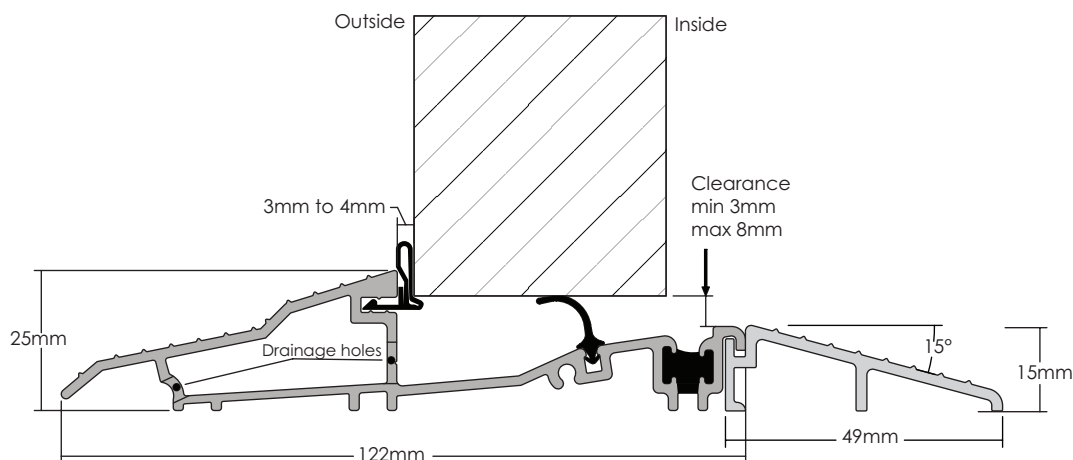

www.climatec-windows.co.uk

11-14 Fletchers Square, Temple Farm Industrial Estate, Southend-on-Sea, Essex SS2 5RN

AM3EX DOOR THRESHOLD CILL - INWARD OPENING DOOR

- ❖ Suitable for inward opening doors.
- ❖ Fully tested resin thermal break.
- ❖ Mobility easy access.
- ❖ Designed for door set manufacturers, can be installed as the fourth side of a door frame or retro fitted.
- ❖ Thermally broken to meet thermal bridging and insulation requirements, can be used with many different frame and door materials eg. wood, PVCu, fibreglass, aluminium, steel and carbon fibre.
- ❖ Designed to fit directly onto level thresholds.
- ❖ Ideal for use with carpeted floors. Optional clip-in internal transition ramps also allow use with tiled or wooden floors.
- ❖ Non-slip surfaces ensure a safe grip in wet conditions.
- ❖ Available in Matt Aluminium or Matt Gold Effect Aluminium.
- ❖ Sizes - 1m, 2m and 3m.