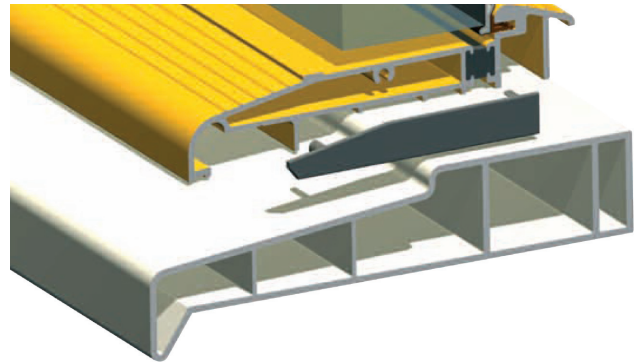

AM5EX DOOR THRESHOLD SUB CILL - OUTWARD OPENING DOOR

- ❖ Suitable for outward opening doors.
- ❖ Mobility easy access.
- ❖ Can meet Part 'M' requirements when the overall threshold design is specified correctly.
- ❖ With optional clip in transition ramp for wood or tile floors.
- ❖ Fully tested resin thermal break.
- ❖ Available in Matt Aluminium or Matt Gold Effect Aluminium.
- ❖ Sizes - 1m, 2m and 3m.
- ❖ Compatible with 150mm, 180mm and 225mm cills only - Not compatible with 95mm cill.

For further assistance, call 01702 613733

www.climatec-windows.co.uk

11-14 Fletchers Square, Temple Farm Industrial Estate, Southend-on-Sea, Essex SS2 5RN