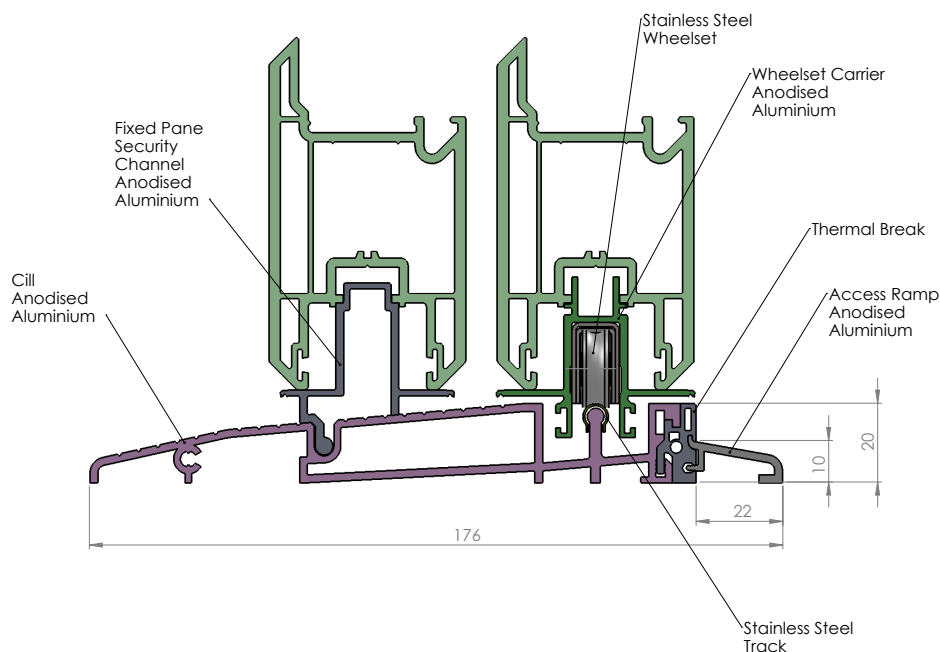

Roto BKV Low Threshold - opening out

Threshold Bracket

Shootbolt Keep

Roto BKV Low Threshold - opening In

For further assistance, call 01702 613733

www.climatec-windows.co.uk

11-14 Fletchers Square, Temple Farm Industrial Estate, Southend-on-Sea, Essex SS2 5RN

KAT PATIO DOOR LOW ALUMINIUM THRESHOLD

- ❖ Suitable for internally sliding doors.
- ❖ Available in anodised silver and gold finishes.
- ❖ 20mm high.
- ❖ Part M compliant - threshold solution exceeds the latest version of building regulations.
- ❖ Suitable for 2, 3 and 4 pane Elegance patio doors.
- ❖ Built in drainage system with integral end caps - no unsightly drainage slots.
- ❖ Optional ramps for wheelchair access.
- ❖ Stainless steel running track.
- ❖ The fixed pane has a built in security bar so the door cannot be lifted off the threshold.
- ❖ Thermally broken for improved thermal efficiency.
- ❖ Fully weather tested to BS6735 part 1 and achieves class 3A.