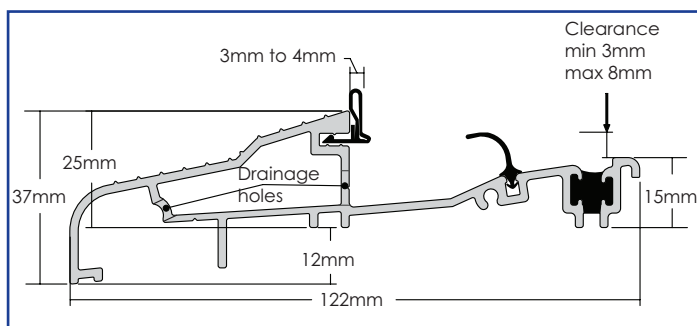

Stormguard AM3EX Threshold Sub Cill - Open In