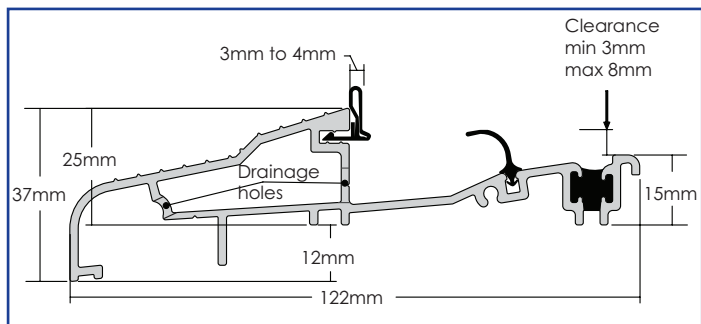

### Inside:

- Ali Door Thresholds - Summary
- AM3EX Door Threshold Cill - Inward Opening Doors
- AM3EX Door Threshold Sub Cill - Inward Opening Doors
- AM5EX Door Threshold Cill - Outward Opening Doors
- AM5EX Door Treshold Sub Cill - Outward Opening Doors

## ALUMINIUM DOOR THRESHOLD SYSTEMS

**Rehou 15mm Low Threshold**  
Single Doors Only  
White Gasket Only

**Stormguard AM3EX Threshold Cill - Open In**  
Black Gasket Only

**Stormguard AM3EX Threshold Sub Cill - Open In**  
Black Gasket Only