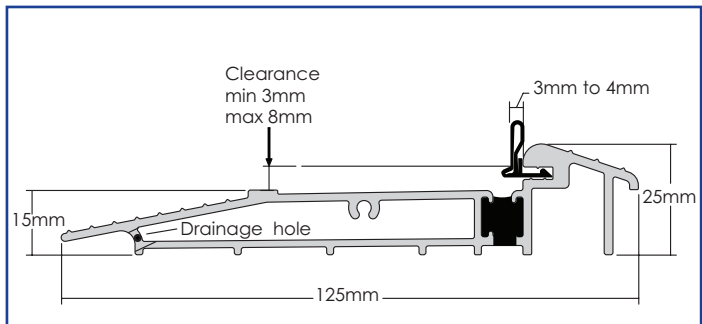

## ALUMINIUM DOOR THRESHOLD SYSTEMS

**Rehou 15mm Low Threshold**  
Single Doors Only  
White Gasket Only

**Stormguard AM3EX Threshold Cill - Open In**  
Black Gasket Only

**Stormguard AM3EX Threshold Sub Cill - Open In**  
Black Gasket Only