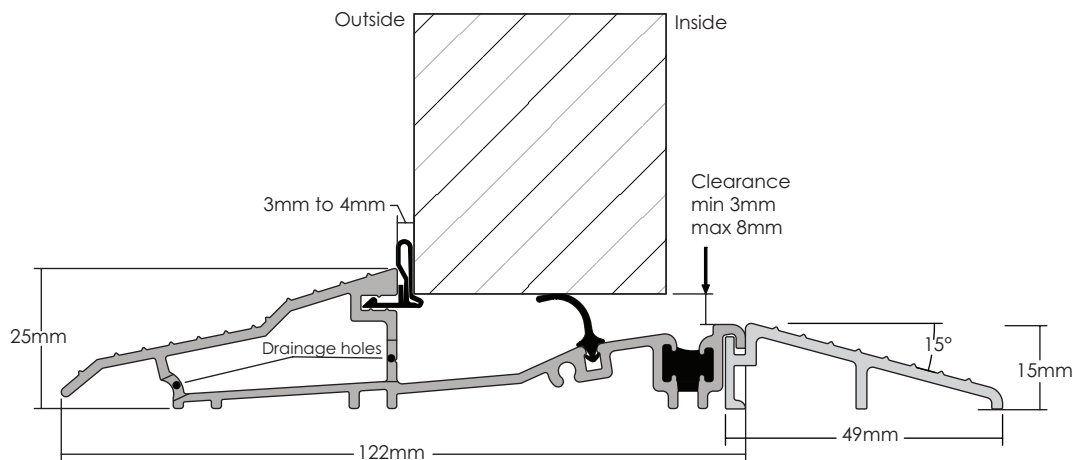

## AM3EX DOOR THRESHOLD CILL - INWARD OPENING DOOR

- ❖ Suitable for inward opening doors.
- ❖ Fully tested resin thermal break.
- ❖ Mobility easy access.
- ❖ Designed for door set manufacturers, can be installed as the fourth side of a door frame or retro fitted.
- ❖ Thermally broken to meet thermal bridging and insulation requirements, can be used with many different frame and door materials eg. wood, PVCu, fibreglass, aluminium, steel and carbon fibre.
- ❖ Designed to fit directly onto level thresholds.
- ❖ Ideal for use with carpeted floors. Optional clip-in internal transition ramps also allow use with tiled or wooden floors.
- ❖ Non-slip surfaces ensure a safe grip in wet conditions.
- ❖ Available in Matt Aluminium or Matt Gold Effect Aluminium.
- ❖ Sizes - 1m, 2m and 3m
- ❖ Available with black gasket only