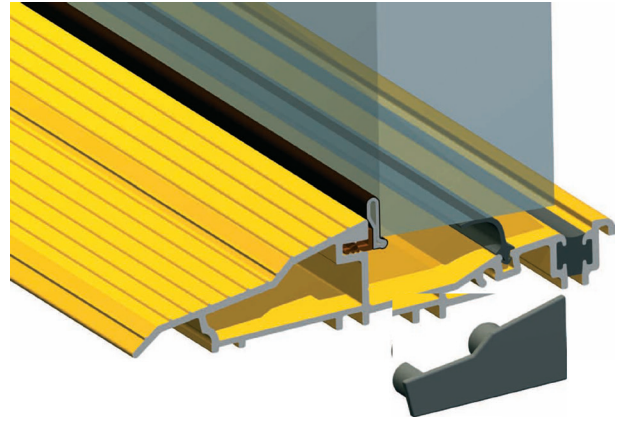

## AM3EX DOOR THRESHOLD CILL - INWARD OPENING DOOR

- ❖ Suitable for inward opening doors.
- ❖ Fully tested resin thermal break.
- ❖ Mobility easy access.
- ❖ Designed for door set manufacturers, can be installed as the fourth side of a door frame or retro fitted.
- ❖ Thermally broken to meet thermal bridging and insulation requirements, can be used with many different frame and door materials eg. wood, PVCu, fibreglass, aluminium, steel and carbon fibre.
- ❖ Designed to fit directly onto level thresholds.
- ❖ Ideal for use with carpeted floors. Optional clip-in internal transition ramps also allow use with tiled or wooden floors.
- ❖ Non-slip surfaces ensure a safe grip in wet conditions.
- ❖ Available in Matt Aluminium or Matt Gold Effect Aluminium.
- ❖ Sizes - 1m, 2m and 3m
- ❖ Available with black gasket only