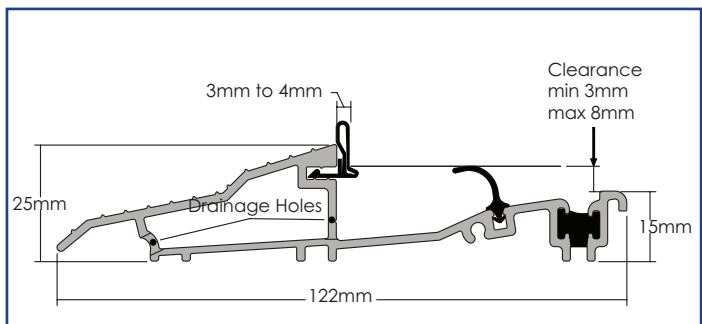

### Inside:

- Ali Door Thresholds - Summary
- AM3EX Door Threshold Cill - Inward Opening Doors
- AM3EX Door Threshold Sub Cill - Inward Opening Doors
- AM5EX Door Threshold Cill - Outward Opening Doors
- AM5EX Door Treshold Sub Cill - Outward Opening Doors

## ALUMINIUM DOOR THRESHOLD SYSTEMS

**Rehou 15mm Low Threshold**  
Single Doors Only  
White Gasket Only

**Stormguard AM3EX Threshold Cill - Open In**  
Black Gasket Only

**Stormguard AM3EX Threshold Sub Cill - Open In**  
Black Gasket Only