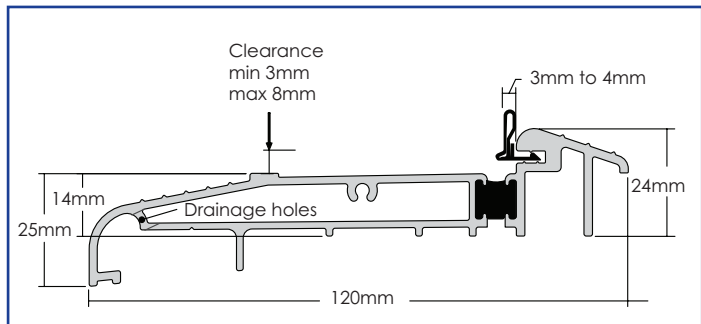

Stormguard AM5EX Threshold Sub Cill - Open Out
Black Gasket Only

For further assistance, call 01702 613733

www.climatec-windows.co.uk

11-14 Fletchers Square, Temple Farm Industrial Estate, Southend-on-Sea, Essex SS2 5RN