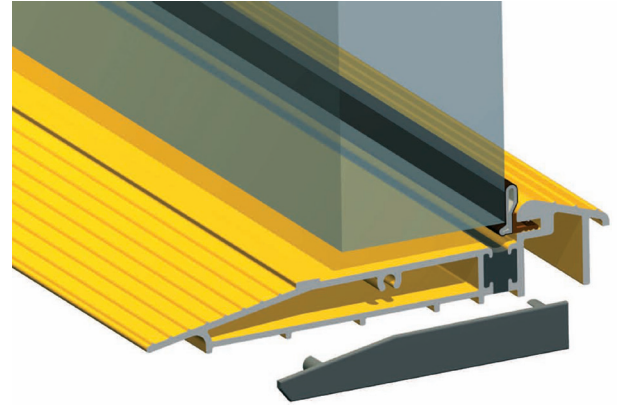

AM5EX DOOR THRESHOLD CILL - OUTWARD OPENING DOOR

- ❖ Suitable for outward opening doors.
- ❖ Fully tested resin thermal break.
- ❖ Mobility easy access.
- ❖ Designed for door set manufacturers, can be installed as the fourth side of a door frame or retro fitted.
- ❖ Thermally broken to meet thermal bridging and insulation requirements, can be used with many different frame and door materials eg. wood, PVCu, fibreglass, aluminium, steel and carbon fibre.
- ❖ Designed to fit directly onto level thresholds.
- ❖ Ideal for use with carpeted floors. Optional clip-in internal transition ramps also allow use with tiled or wooden floors.
- ❖ Non-slip surfaces ensure a safe grip in wet conditions.
- ❖ Available in Matt Aluminium or Matt Gold Effect Aluminium.
- ❖ Sizes - 1m, 2m and 3m.
- ❖ Available with black gasket only.

For further assistance, call 01702 613733

www.climatec-windows.co.uk

11-14 Fletchers Square, Temple Farm Industrial Estate, Southend-on-Sea, Essex SS2 5RN