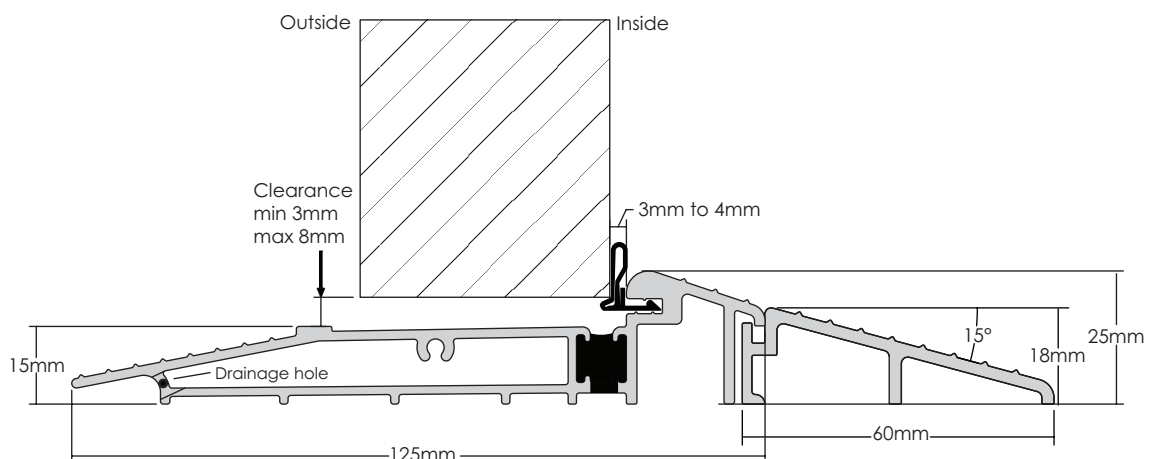

AM5EX DOOR THRESHOLD CILL - OUTWARD OPENING DOOR

- ❖ Suitable for outward opening doors.
- ❖ Fully tested resin thermal break.
- ❖ Mobility easy access.
- ❖ Designed for door set manufacturers, can be installed as the fourth side of a door frame or retro fitted.
- ❖ Thermally broken to meet thermal bridging and insulation requirements, can be used with many different frame and door materials eg. wood, PVCu, fibreglass, aluminium, steel and carbon fibre.
- ❖ Designed to fit directly onto level thresholds.
- ❖ Ideal for use with carpeted floors. Optional clip-in internal transition ramps also allow use with tiled or wooden floors.
- ❖ Non-slip surfaces ensure a safe grip in wet conditions.
- ❖ Available in Matt Aluminium or Matt Gold Effect Aluminium.
- ❖ Sizes - 1m, 2m and 3m.
- ❖ Available with black gasket only.

For further assistance, call 01702 613733

www.climatec-windows.co.uk

11-14 Fletchers Square, Temple Farm Industrial Estate, Southend-on-Sea, Essex SS2 5RN