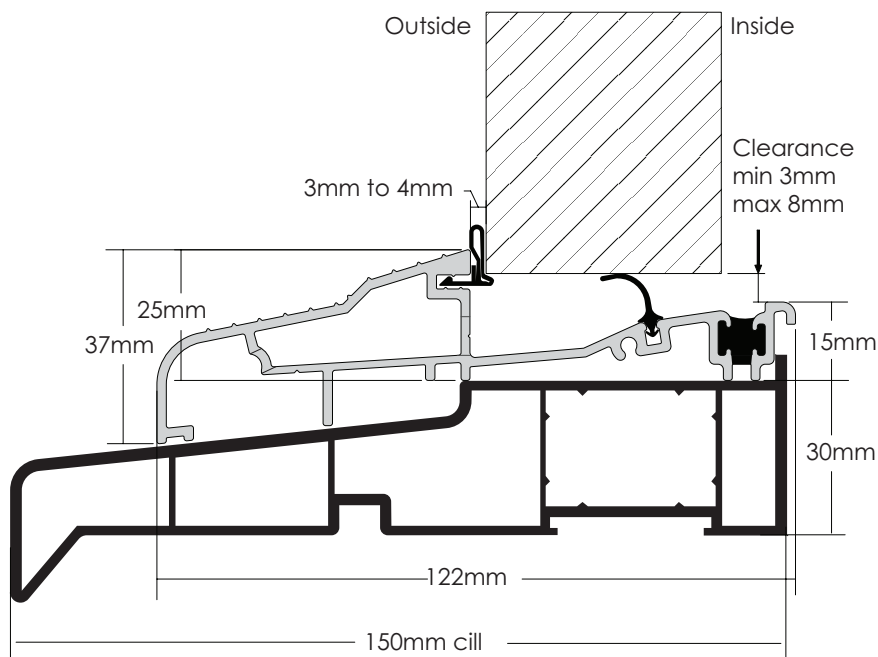

AM3EX DOOR THRESHOLD SUB CILL - INWARD OPENING DOOR

- ❖ Suitable for inward opening doors.
- ❖ Mobility easy access.
- ❖ Can meet Part 'M' requirements when the overall threshold design is specified correctly.
- ❖ With optional clip in transition ramp for wood or tile floors.
- ❖ Fully tested resin thermal break.
- ❖ Available in Matt Aluminium or Matt Gold Effect Aluminium.
- ❖ Sizes - 1m, 2m and 3m.
- ❖ Compatible with 150mm, 180mm and 225mm cills only - Not compatible with 95mm cill.
- ❖ Available with black gasket only

For further assistance, call 01702 613733

www.climatec-windows.co.uk

11-14 Fletchers Square, Temple Farm Industrial Estate, Southend-on-Sea, Essex SS2 5RN