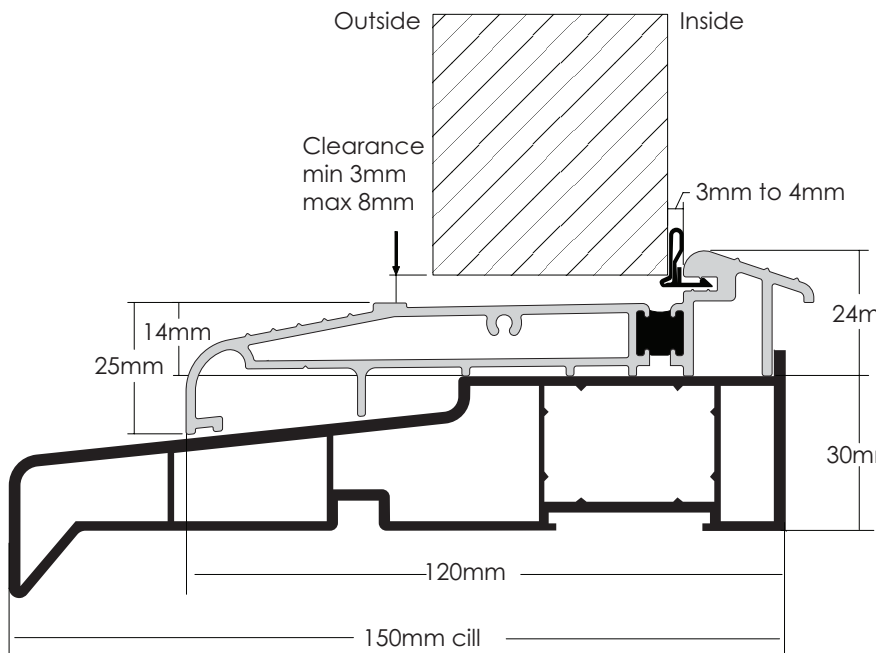

AM5EX DOOR THRESHOLD SUB CILL - OUTWARD OPENING DOOR

- ❖ Suitable for outward opening doors.
- ❖ Mobility easy access.
- ❖ Can meet Part 'M' requirements when the overall threshold design is specified correctly.
- ❖ With optional clip in transition ramp for wood or tile floors.
- ❖ Fully tested resin thermal break.
- ❖ Available in Matt Aluminium or Matt Gold Effect Aluminium.
- ❖ Sizes - 1m, 2m and 3m.
- ❖ Compatible with 150mm, 180mm and 225mm cills only - Not compatible with 95mm cill.
- ❖ Available with black gasket only.

For further assistance, call 01702 613733

www.climatec-windows.co.uk

11-14 Fletchers Square, Temple Farm Industrial Estate, Southend-on-Sea, Essex SS2 5RN