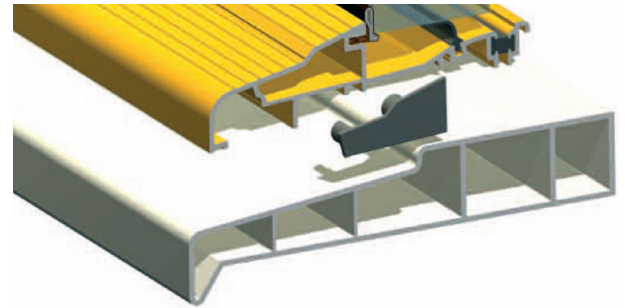

## AM3EX DOOR THRESHOLD CILL - INWARD OPENING DOOR

- ❖ Suitable for inward opening doors.
- ❖ Fully tested resin thermal break.
- ❖ Mobility easy access.
- ❖ Designed for door set manufacturers, can be installed as the fourth side of a door frame or retro fitted.
- ❖ Thermally broken to meet thermal bridging and insulation requirements, can be used with many different frame and door materials eg. wood, PVCu, fibreglass, aluminium, steel and carbon fibre.
- ❖ Designed to fit directly onto level thresholds.
- ❖ Ideal for use with carpeted floors. Optional clip-in internal transition ramps also allow use with tiled or wooden floors.
- ❖ Non-slip surfaces ensure a safe grip in wet conditions.
- ❖ Available in Matt Aluminium or Matt Gold Effect Aluminium.
- ❖ Sizes - 1m, 2m and 3m
- ❖ Available with black gasket only

**For further assistance, call 01702 613733**

**[www.climatec-windows.co.uk](http://www.climatec-windows.co.uk)**

11-14 Fletchers Square, Temple Farm Industrial Estate, Southend-on-Sea, Essex SS2 5RN

## AM3EX DOOR THRESHOLD SUB CILL - INWARD OPENING DOOR

- ❖ Suitable for inward opening doors.
- ❖ Mobility easy access.
- ❖ Can meet Part 'M' requirements when the overall threshold design is specified correctly.
- ❖ With optional clip in transition ramp for wood or tile floors.
- ❖ Fully tested resin thermal break.
- ❖ Available in Matt Aluminium or Matt Gold Effect Aluminium.
- ❖ Sizes - 1m, 2m and 3m.
- ❖ Compatible with 150mm, 180mm and 225mm cills only - Not compatible with 95mm cill.
- ❖ Available with black gasket only