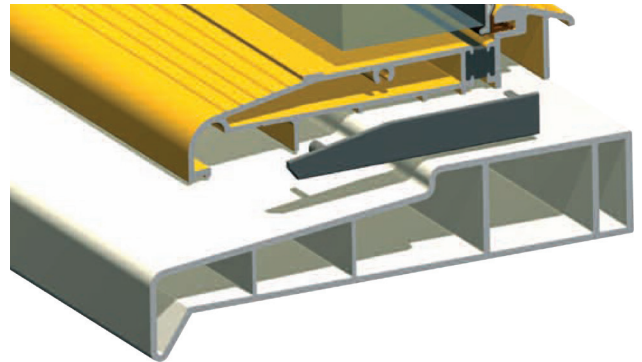

AM5EX DOOR THRESHOLD SUB CILL - OUTWARD OPENING DOOR

- ❖ Suitable for outward opening doors.
- ❖ Mobility easy access.
- ❖ Can meet Part 'M' requirements when the overall threshold design is specified correctly.
- ❖ With optional clip in transition ramp for wood or tile floors.
- ❖ Fully tested resin thermal break.
- ❖ Available in Matt Aluminium or Matt Gold Effect Aluminium.
- ❖ Sizes - 1m, 2m and 3m.
- ❖ Compatible with 150mm, 180mm and 225mm cills only - Not compatible with 95mm cill.
- ❖ Available with black gasket only.

For further assistance, call 01702 613733

www.climatec-windows.co.uk

11-14 Fletchers Square, Temple Farm Industrial Estate, Southend-on-Sea, Essex SS2 5RN