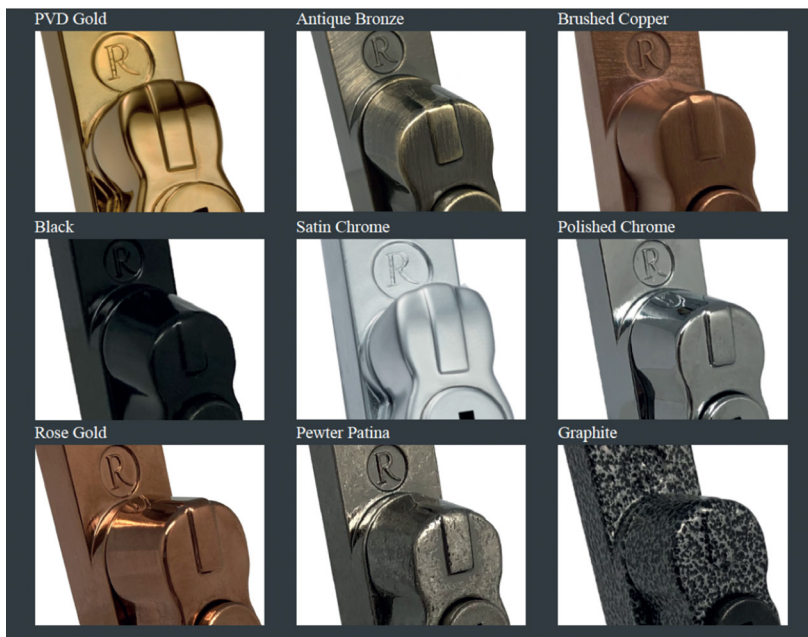

## REHAU RIO FLUSH FIT WINDOWS TRADITIONAL STYLED HANDLES & STAYS

The key locking Monkey Tail and Tear Drop handles and stays are perfect for both period and contemporary windows.

- For use with the REHAU Rio Flush Fit Windows
- Full Zinc Casting
- Suited Range
- Key locking Handle
- 10 year mechanical guarantee
- Minimum of 240 hours salt spray testing exceeding BSEN 1670:2007
- Available in six classic colours:  
Black, White, Gold, Chrome, Smoked Chrome, Antique Black and Satin Silver

## R7 & R9 FLUSH WINDOWS TRADITIONAL STYLED HANDLES & STAYS

The Regal Hardware Collection features an authentic range of traditional hardware for the Residence Collection Windows.

- Monkey Tail or Pear Drop designs available in left and right handed variants
- Push-button operation
- Positive 'click' on close indicating full engagement and prevents misuse
- Deadlock the window with a standard key
- 10" stays available in monkey tail or pear drop, either working or dummy pegs
- 10 year Mechanical Guarantee
- Available in nine classic colours:  
PVD Gold, Antique Bronze, Brushed Copper, Black, Satin Chrome, Polished Chrome, Rose Gold, Pewter Patina and Graphite