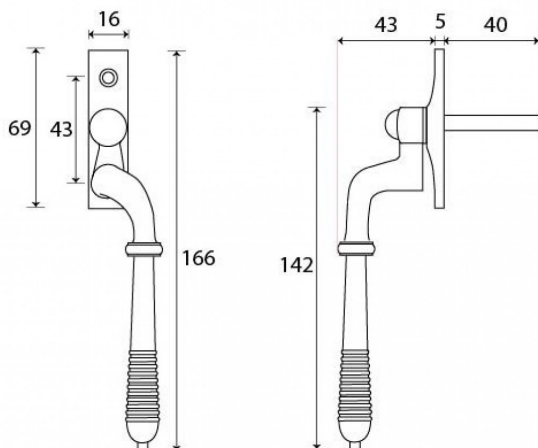

- These handles are handed - LH and RH
- Fits on any type of window due to its slim fixing plate
- The handle is cranked away from the frame and window to allow ease of use
- Can be fitted to any modern espagnolette system and can be locked with a grub screw on the handle
- Handle Length - 142mm
- 7mm x 40mm thick spindle
- Suitable for use internally or externally
- Matching 8", 10" and 12" window stays available for R9 windows
- Available in Aged Brass, Polished Nickel, Polished Chrome, Aged Bronze and Polished Bronze finishes