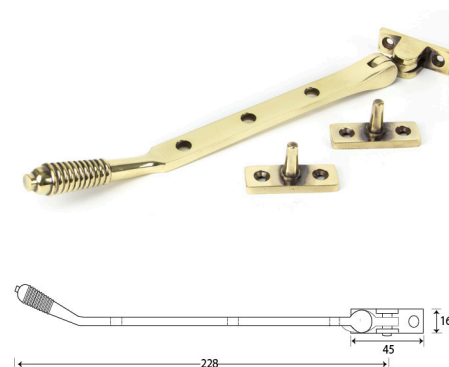

## R7 & R9 FLUSH WINDOWS TRADITIONAL STYLED HANDLES & STAYS

The Regal Hardware Collection features an authentic range of traditional hardware for the Residence Collection Windows.

- Monkey Tail or Pear Drop designs available in left and right handed variants
- Push-button operation
- Positive 'click' on close indicating full engagement and prevents misuse
- Deadlock the window with a standard key
- 10" stays available in monkey tail or pear drop, either working or dummy pegs
- 10 year Mechanical Guarantee
- Available in nine classic colours:  
PVD Gold, Antique Bronze, Brushed Copper, Black, Satin Chrome, Polished Chrome, Rose Gold, Pewter Patina and Graphite

## REEDED AND NEWBURY SLIMLINE CASEMENT WINDOW HANDLES

These slimline casement window handles are made from solid unlaquered brass or bronze which achieves a timeless elegance. The Reeded is narrow style window espag handle with stylish reeded end detail and the newbury handle is a simple subtle design that will suit any setting.

- These handles are handed - LH and RH
- Fits on any type of window due to its slim fixing plate
- The handle is cranked away from the frame and window to allow ease of use
- Can be fitted to any modern espagnolette system and can be locked with a grub screw on the handle
- Handle Length - 142mm
- 7mm x 40mm thick spindle
- Suitable for use internally or externally
- Matching 8", 10" and 12" window stays available for R9 windows
- Available in Aged Brass, Polished Nickel, Polished Chrome, Aged Bronze and Polished Bronze finishes