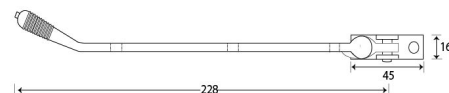

- These handles are handed - LH and RH
- Fits on any type of window due to its slim fixing plate
- The handle is cranked away from the frame and window to allow ease of use
- Can be fitted to any modern espagnolette system and can be locked with a grub screw on the handle
- Handle Length - 142mm
- 7mm x 40mm thick spindle
- Suitable for use internally or externally
- Matching 8", 10" and 12" window stays available for R9 windows
- Available in Aged Brass, Polished Nickel, Polished Chrome, Aged Bronze and Polished Bronze finishes