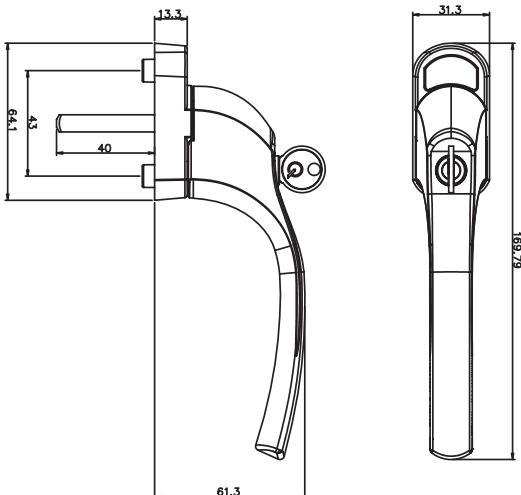

TILT & TURN WINDOW HANDLES

- Ultra modern handle design.
- Distinctive grip with radius edges to the backplate providing a softer style.
- Premium quality handle that features the same feel and appearance of the Alpha door handle
- For use with tilt and turn, and tilt before turn mechanisms.
- 40mm length spindle.
- Available in white, polished chrome, gold, satin, black and anthracite grey finishes.

For further assistance, call 01702 613733

www.climatec-windows.co.uk

11-14 Fletchers Square, Temple Farm Industrial Estate, Southend-on-Sea, Essex SS2 5RN