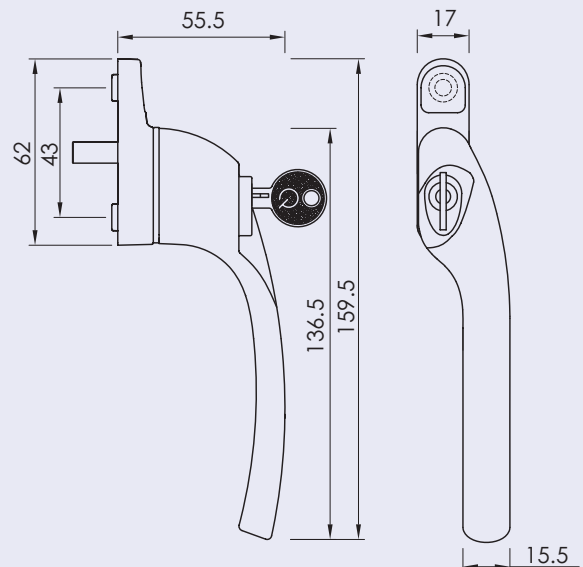

Alpha Right Crank Espag Handle with Cylinder

For further assistance, call 01702 613733

www.climatec-windows.co.uk

11-14 Fletchers Square, Temple Farm Industrial Estate, Southend-on-Sea, Essex SS2 5RN