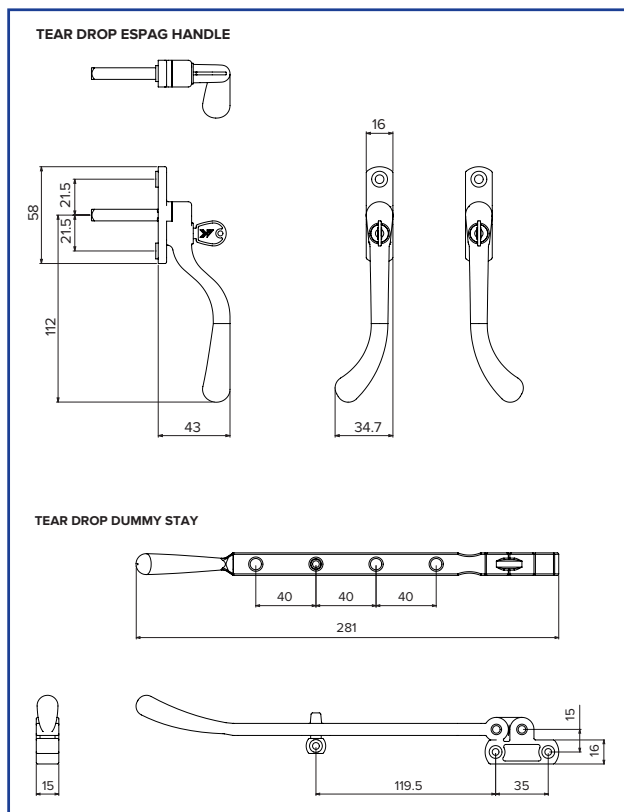

REHAU RIO FLUSH FIT WINDOWS TRADITIONAL STYLED HANDLES & STAYS

The key locking Monkey Tail and Tear Drop handles and stays are perfect for both period and contemporary windows.

- For use with the REHAU Rio Flush Fit Windows
- Full Zinc Casting
- Suited Range
- Key locking Handle
- 10 year mechanical guarantee
- Minimum of 240 hours salt spray testing exceeding BSEN 1670:2007
- Available in six classic colours:
  Black, White, Gold, Chrome, Smoked Chrome, Antique Black and Satin Silver

For further assistance, call **01702 613733**

www.climatec-windows.co.uk

11-14 Fletchers Square, Temple Farm Industrial Estate, Southend-on-Sea, Essex SS2 5RN