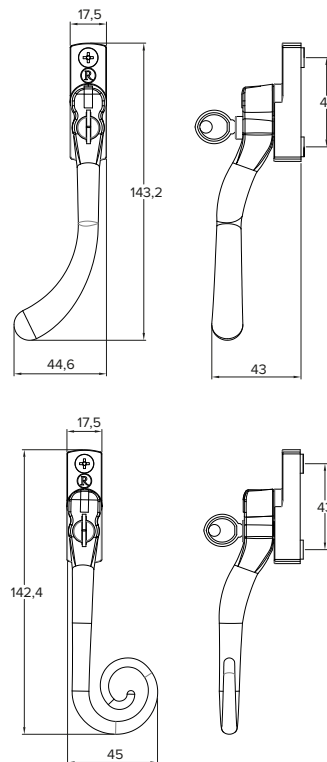

For further assistance, call **01702 613733**

www.climatec-windows.co.uk

11-14 Fletchers Square, Temple Farm Industrial Estate, Southend-on-Sea, Essex SS2 5RN