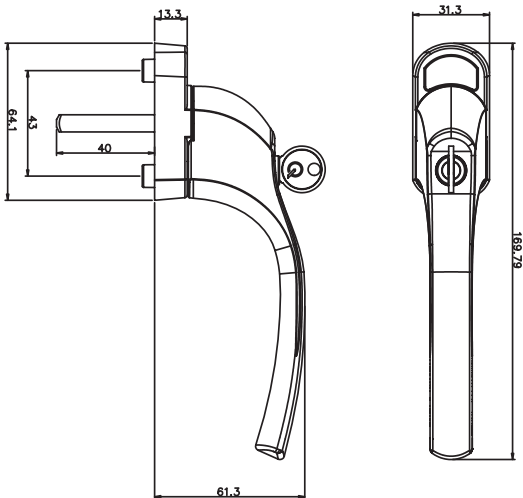

- These handles are handed - LH and RH
- Fits on any type of window due to its slim fixing plate
- The handle is cranked away from the frame and window to allow ease of use
- Can be fitted to any modern espagnolette system and can be locked with a grub screw on the handle
- Handle Length - 142mm
- 7mm x 40mm thick spindle
- Suitable for use internally or externally
- Matching 8", 10" and 12" window stays available for R9 windows
- Available in Aged Brass, Polished Nickel, Polished Chrome, Aged Bronze and Polished Bronze finishes

Reeded (pictured: Polished Bronze and Polished Nickel handles and Aged Brass stay)

Newbury (pictured: Polished Chrome and Aged Bronze handles, Polished Bronze stay)

For further assistance, call 01702 613733

www.climatec-windows.co.uk

11-14 Fletchers Square, Temple Farm Industrial Estate, Southend-on-Sea, Essex SS2 5RN

TILT & TURN WINDOW HANDLES

- Ultra modern handle design.
- Distinctive grip with radius edges to the backplate providing a softer style.
- Premium quality handle that features the same feel and appearance of the Alpha door handle
- For use with tilt and turn, and tilt before turn mechanisms.
- 40mm length spindle.
- Available in white, polished chrome, gold, satin, black and anthracite grey finishes.