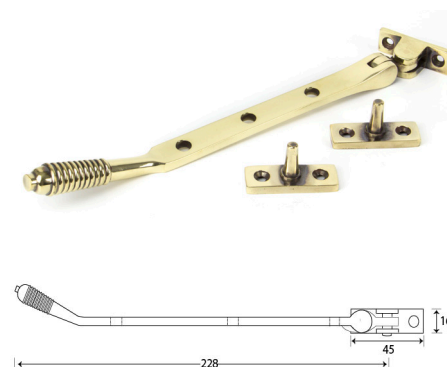

The Regal Hardware Collection features an authentic range of traditional hardware for the Residence Collection Windows.

- Monkey Tail or Pear Drop designs available in left and right handed variants
- Push-button operation
- Positive 'click' on close indicating full engagement and prevents misuse
- Deadlock the window with a standard key
- 10" stays available in monkey tail or pear drop, either working or dummy pegs
- 10 year Mechanical Guarantee
- Available in nine classic colours:
PVD Gold, Antique Bronze, Brushed Copper, Black, Satin Chrome, Polished Chrome, Rose Gold, Pewter Patina and Graphite

For further assistance, call **01702 613733**

www.climatec-windows.co.uk

11-14 Fletchers Square, Temple Farm Industrial Estate, Southend-on-Sea, Essex SS2 5RN

REEDED AND NEWBURY SLIMLINE CASEMENT WINDOW HANDLES

These slimline casement window handles are made from solid unlaquered brass or bronze which achieves a timeless elegance. The Reeded is narrow style window espag handle with stylish reeded end detail and the newbury handle is a simple subtle design that will suit any setting.

- These handles are handed - LH and RH
- Fits on any type of window due to its slim fixing plate
- The handle is cranked away from the frame and window to allow ease of use
- Can be fitted to any modern espagnolette system and can be locked with a grub screw on the handle
- Handle Length - 142mm
- 7mm x 40mm thick spindle
- Suitable for use internally or externally
- Matching 8", 10" and 12" window stays available for R9 windows
- Available in Aged Brass, Polished Nickel, Polished Chrome, Aged Bronze and Polished Bronze finishes