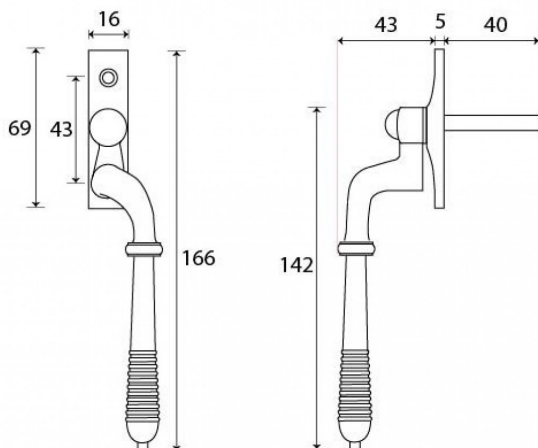

For further assistance, call **01702 613733**

www.climatec-windows.co.uk

11-14 Fletchers Square, Temple Farm Industrial Estate, Southend-on-Sea, Essex SS2 5RN

REEDED AND NEWBURY SLIMLINE CASEMENT WINDOW HANDLES

- These handles are handed - LH and RH
- Fits on any type of window due to its slim fixing plate
- The handle is cranked away from the frame and window to allow ease of use
- Can be fitted to any modern espagnolette system and can be locked with a grub screw on the handle
- Handle Length - 142mm
- 7mm x 40mm thick spindle
- Suitable for use internally or externally
- Matching 8", 10" and 12" window stays available for R9 windows
- Available in Aged Brass, Polished Nickel, Polished Chrome, Aged Bronze and Polished Bronze finishes