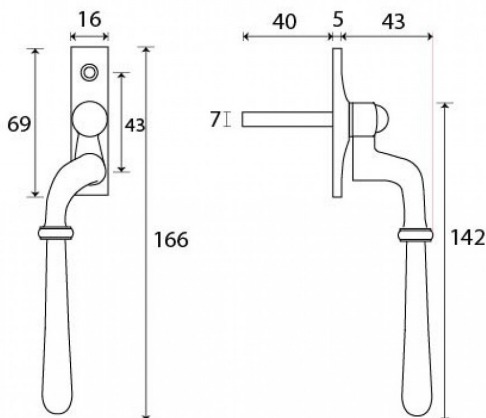

Newbury (pictured: Polished Chrome and Aged Bronze handles, Polished Bronze stay)

For further assistance, call 01702 613733

www.climatec-windows.co.uk

11-14 Fletchers Square, Temple Farm Industrial Estate, Southend-on-Sea, Essex SS2 5RN