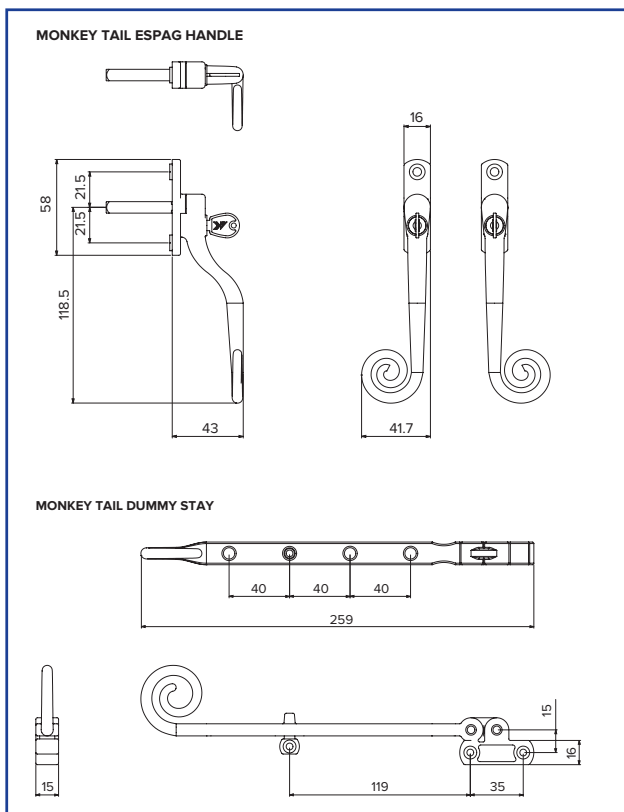

REHAU RIO FLUSH FIT WINDOWS TRADITIONAL STYLED HANDLES & STAYS

The key locking Monkey Tail and Tear Drop handles and stays are perfect for both period and contemporary windows.

- For use with the REHAU Rio Flush Fit Windows
- Full Zinc Casting
- Suited Range
- Key locking Handle
- 10 year mechanical guarantee
- Minimum of 240 hours salt spray testing exceeding BSEN 1670:2007
- Available in six classic colours:
  Black, White, Gold, Chrome, Smoked Chrome, Antique Black and Satin Silver

For further assistance, call **01702 613733**

www.climatec-windows.co.uk

11-14 Fletchers Square, Temple Farm Industrial Estate, Southend-on-Sea, Essex SS2 5RN