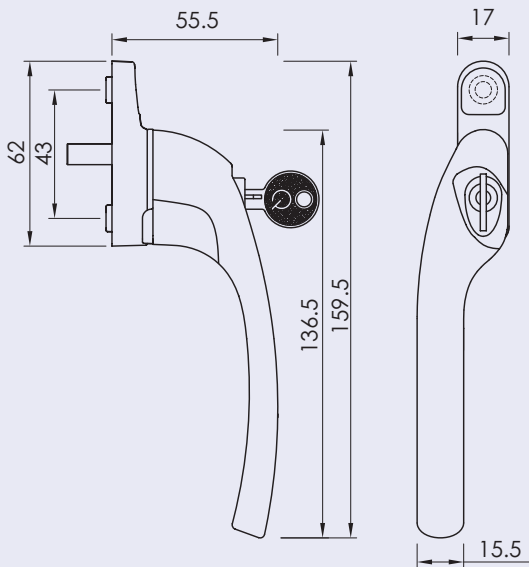

ALPHA CASEMENT WINDOW HANDLE

The Alpha casement window handle is a premium quality push to open handle, which complements the door furniture also available in the Alpha range.

- Sleek and stylish handle grip.
- 90° stop/click location washer
- Finishes available - white, black, satin, polished chrome, gold, anthracite grey and Enduro steel finishes.
- Colour co-ordinated screw cover caps

Alpha Left Crank Espag Handle with Cylinder