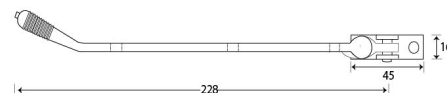

- These handles are handed - LH and RH
- Fits on any type of window due to its slim fixing plate
- The handle is cranked away from the frame and window to allow ease of use
- Can be fitted to any modern espagnolette system and can be locked with a grub screw on the handle
- Handle Length - 142mm
- 7mm x 40mm thick spindle
- Suitable for use internally or externally
- Matching 8", 10" and 12" window stays available for R9 windows
- Available in Aged Brass, Polished Nickel, Polished Chrome, Aged Bronze and Polished Bronze finishes