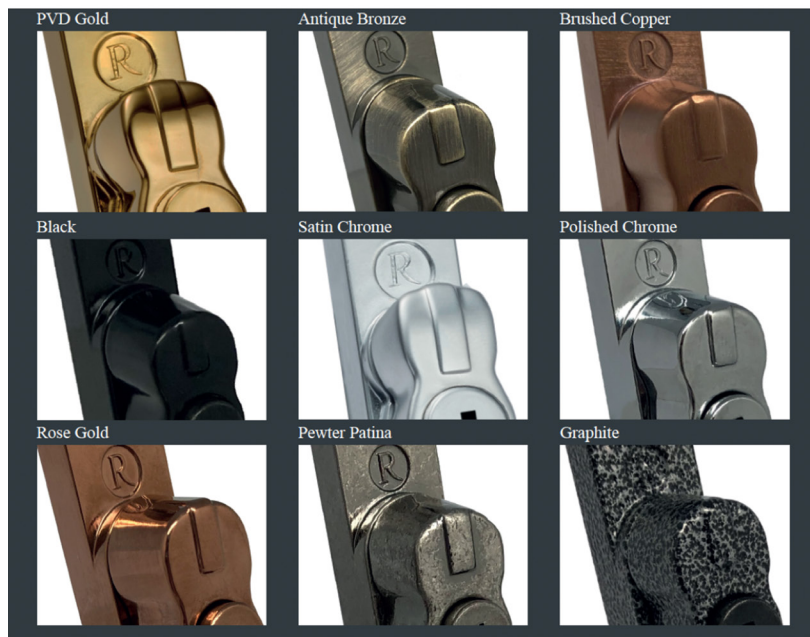

- Sleek and stylish handle grip.
- 90° stop/click location washer
- Finishes available - white, black, satin, polished chrome, gold, anthracite grey and Enduro steel finishes.
- Colour co-ordinated screw cover caps

REHAU RIO FLUSH FIT WINDOWS TRADITIONAL STYLED HANDLES & STAYS

The key locking Monkey Tail and Tear Drop handles and stays are perfect for both period and contemporary windows.

- For use with the REHAU Rio Flush Fit Windows
- Full Zinc Casting
- Suited Range
- Key locking Handle
- 10 year mechanical guarantee
- Minimum of 240 hours salt spray testing exceeding BSEN 1670:2007
- Available in six classic colours:
Black, White, Gold, Chrome, Smoked Chrome, Antique Black and Satin Silver

The Regal Hardware Collection features an authentic range of traditional hardware for the Residence Collection Windows.

- Monkey Tail or Pear Drop designs available in left and right handed variants
- Push-button operation
- Positive 'click' on close indicating full engagement and prevents misuse
- Deadlock the window with a standard key
- 10" stays available in monkey tail or pear drop, either working or dummy pegs
- 10 year Mechanical Guarantee
- Available in nine classic colours:
PVD Gold, Antique Bronze, Brushed Copper, Black, Satin Chrome, Polished Chrome, Rose Gold, Pewter Patina and Graphite

These slimline casement window handles are made from solid unlaquered brass or bronze which achieves a timeless elegance. The Reeded is narrow style window espag handle with stylish reeded end detail and the newbury handle is a simple subtle design that will suit any setting.