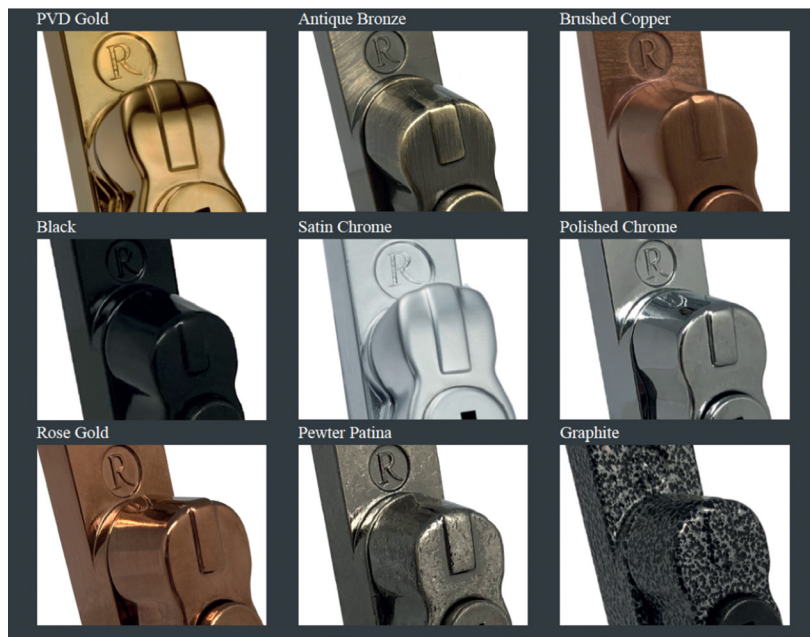

- Sleek and stylish handle grip
- 90° stop/click location washer
- Finishes available - white, black, satin, polished chrome, PVD gold, enduro steel and anthracite grey* finishes (*only available in 35sp)
- Colour co-ordinated screw cover caps

REHAU RIO FLUSH FIT WINDOWS TRADITIONAL STYLED HANDLES & STAYS

The key locking Monkey Tail and Tear Drop handles and stays are perfect for both period and contemporary windows.

- For use with the REHAU Rio Flush Fit Windows
- Full Zinc Casting
- Suited Range
- Key locking Handle
- 10 year mechanical guarantee
- Minimum of 240 hours salt spray testing exceeding BSEN 1670:2007
- Available in six classic colours:
Black, White, Gold, Chrome, Smoked Chrome, Antique Black and Satin Silver

The Regal Hardware Collection features an authentic range of traditional hardware for the Residence Collection Windows.

- Monkey Tail or Pear Drop designs available in left and right handed variants
- Push-button operation
- Positive 'click' on close indicating full engagement and prevents misuse
- Deadlock the window with a standard key
- 10" stays available in monkey tail or pear drop, either working or dummy pegs
- 10 year Mechanical Guarantee
- Available in nine classic colours:
PVD Gold, Antique Bronze, Brushed Copper, Black, Satin Chrome, Polished Chrome, Rose Gold, Pewter Patina and Graphite

These slimline casement window handles are made from solid unlaquered brass or bronze which achieves a timeless elegance. The Reeded is narrow style window espag handle with stylish reeded end detail and the newbury handle is a simple subtle design that will suit any setting.