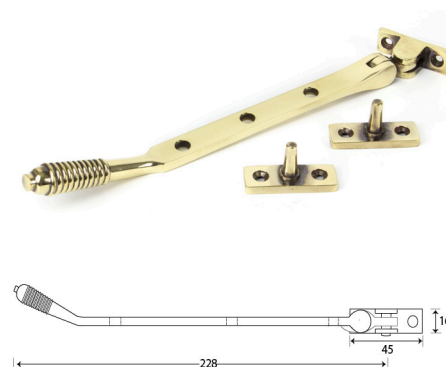

The Regal Hardware Collection features an authentic range of traditional hardware for the Residence Collection Windows.

- Monkey Tail or Pear Drop designs available in left and right handed variants
- Push-button operation
- Positive 'click' on close indicating full engagement and prevents misuse
- Deadlock the window with a standard key
- 10" stays available in monkey tail or pear drop, either working or dummy pegs
- 10 year Mechanical Guarantee
- Available in nine classic colours:
PVD Gold, Antique Bronze, Brushed Copper, Black, Satin Chrome, Polished Chrome, Rose Gold, Pewter Patina and Graphite

For further assistance, call **01702 613733**

www.climatec-windows.co.uk

11-14 Fletchers Square, Temple Farm Industrial Estate, Southend-on-Sea, Essex SS2 5RN

REEDED AND NEWBURY SLIMLINE CASEMENT WINDOW HANDLES

These slimline casement window handles are made from solid unlaquered brass or bronze which achieves a timeless elegance. The Reeded is narrow style window espag handle with stylish reeded end detail and the newbury handle is a simple subtle design that will suit any setting.

- These handles are handed - LH and RH
- Fits on any type of window due to its slim fixing plate
- The handle is cranked away from the frame and window to allow ease of use
- Can be fitted to any modern espagnolette system and can be locked with a grub screw on the handle
- Handle Length - 142mm
- 7mm x 40mm thick spindle
- Suitable for use internally or externally
- Matching 8", 10" and 12" window stays available for R9 windows
- Available in Aged Brass, Polished Nickel, Polished Chrome, Aged Bronze and Polished Bronze finishes