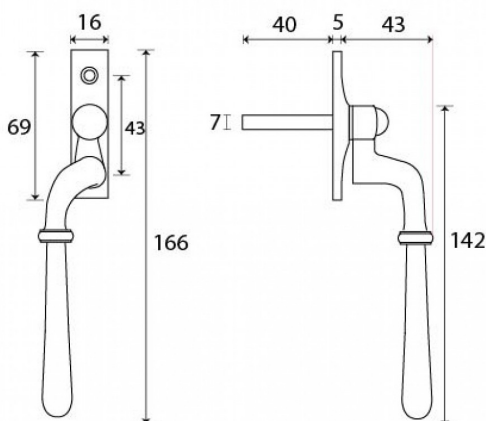

Newbury (pictured: Polished Chrome and Aged Bronze handles, Polished Bronze stay)

For further assistance, call 01702 613733

www.climatec-windows.co.uk

11-14 Fletchers Square, Temple Farm Industrial Estate, Southend-on-Sea, Essex SS2 5RN