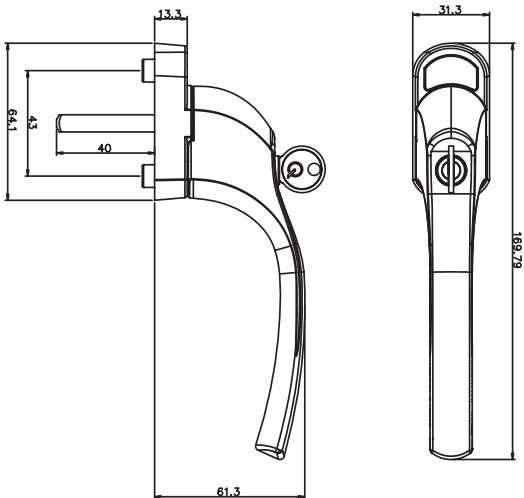

- These handles are handed - LH and RH
- Fits on any type of window due to its slim fixing plate
- The handle is cranked away from the frame and window to allow ease of use
- Can be fitted to any modern espagnolette system and can be locked with a grub screw on the handle
- Handle Length - 142mm
- 7mm x 40mm thick spindle
- Suitable for use internally or externally
- Matching 8", 10" and 12" window stays available for R9 windows
- Available in Aged Brass, Polished Nickel, Polished Chrome, Aged Bronze and Polished Bronze finishes

Reeded (pictured: Polished Bronze and Polished Nickel handles and Aged Brass stay)

Newbury (pictured: Polished Chrome and Aged Bronze handles, Polished Bronze stay)

For further assistance, call 01702 613733

www.climatec-windows.co.uk

11-14 Fletchers Square, Temple Farm Industrial Estate, Southend-on-Sea, Essex SS2 5RN

TILT & TURN WINDOW HANDLES

- Ultra modern handle design.
- Distinctive grip with radius edges to the backplate providing a softer style.
- Premium quality handle that features the same feel and appearance of the Alpha door handle
- For use with tilt and turn, and tilt before turn mechanisms.
- 40mm length spindle.
- Available in white, polished chrome, gold, satin, black and anthracite grey finishes.