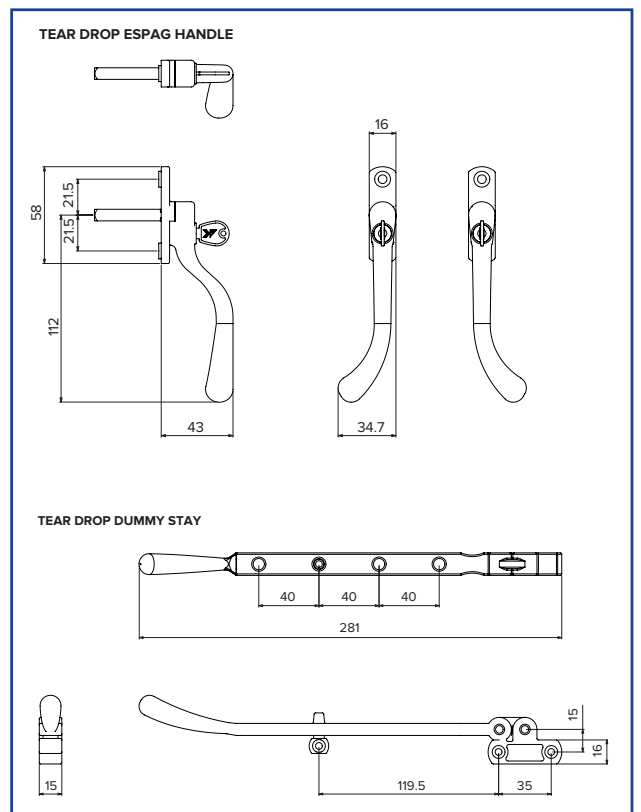

REHAU RIO FLUSH FIT WINDOWS TRADITIONAL STYLED HANDLES & STAYS

The key locking Monkey Tail and Tear Drop handles and stays are perfect for both period and contemporary windows.

- For use with the REHAU Rio Flush Fit Windows
- Full Zinc Casting
- Suited Range
- Key locking Handle
- 10 year mechanical guarantee
- Minimum of 240 hours salt spray testing exceeding BSEN 1670:2007
- Available in six classic colours:
  Black, White, Gold, Chrome, Smoked Chrome, Antique Black and Satin Silver

For further assistance, call **01702 613733**

www.climatec-windows.co.uk

11-14 Fletchers Square, Temple Farm Industrial Estate, Southend-on-Sea, Essex SS2 5RN