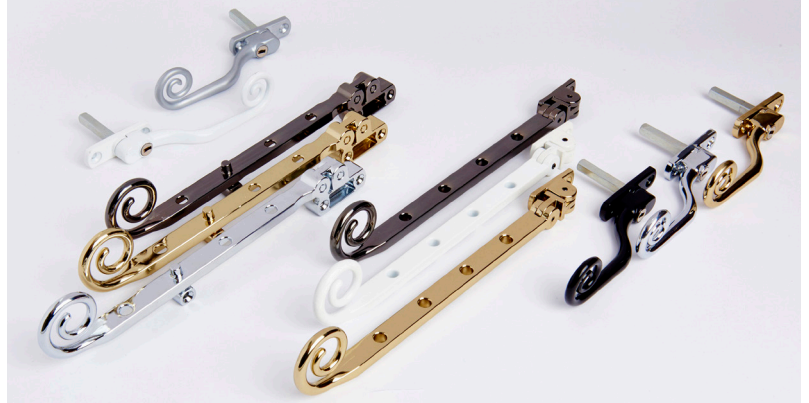

- Sleek and stylish handle grip
- 90° stop/click location washer
- Finishes available - white, black, satin, polished chrome, PVD gold, enduro steel and anthracite grey* finishes (*only available in 35sp)
- Colour co-ordinated screw cover caps

Alpha Left Crank Espag Handle with Cylinder

Alpha Right Crank Espag Handle with Cylinder

For further assistance, call **01702 613733**

www.climatec-windows.co.uk

11-14 Fletchers Square, Temple Farm Industrial Estate, Southend-on-Sea, Essex SS2 5RN

REHAU RIO FLUSH FIT WINDOWS TRADITIONAL STYLED HANDLES & STAYS

The key locking Monkey Tail and Tear Drop handles and stays are perfect for both period and contemporary windows.

- For use with the REHAU Rio Flush Fit Windows
- Full Zinc Casting
- Suited Range
- Key locking Handle
- 10 year mechanical guarantee
- Minimum of 240 hours salt spray testing exceeding BSEN 1670:2007
- Available in six classic colours:
Black, White, Gold, Chrome, Smoked Chrome, Antique Black and Satin Silver

The Regal Hardware Collection features an authentic range of traditional hardware for the Residence Collection Windows.

- Monkey Tail or Pear Drop designs available in left and right handed variants
- Push-button operation
- Positive 'click' on close indicating full engagement and prevents misuse
- Deadlock the window with a standard key
- 10" stays available in monkey tail or pear drop, either working or dummy pegs
- 10 year Mechanical Guarantee
- Available in nine classic colours:
PVD Gold, Antique Bronze, Brushed Copper, Black, Satin Chrome, Polished Chrome, Rose Gold, Pewter Patina and Graphite