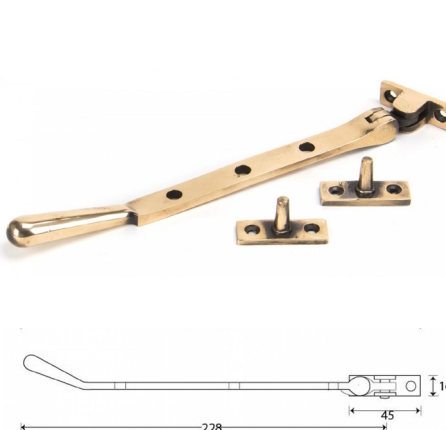

Newbury (pictured: Polished Chrome and Aged Bronze handles, Polished Bronze stay)

For further assistance, call 01702 613733

www.climatec-windows.co.uk

11-14 Fletchers Square, Temple Farm Industrial Estate, Southend-on-Sea, Essex SS2 5RN