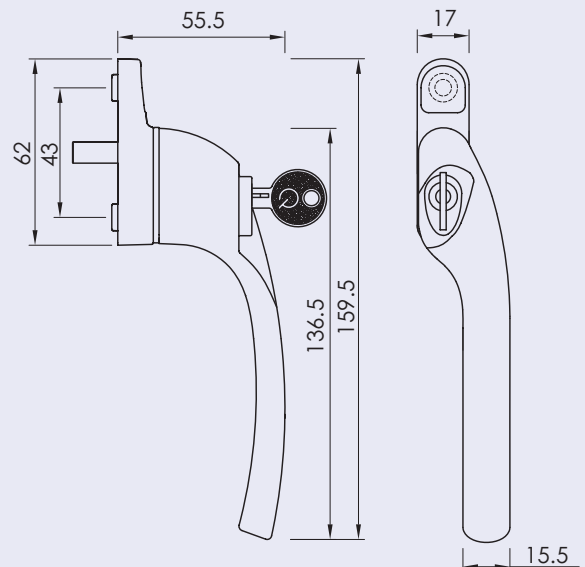

Alpha Right Crank Espag Handle with Cylinder

For further assistance, call **01702 613733**

www.climatec-windows.co.uk

11-14 Fletchers Square, Temple Farm Industrial Estate, Southend-on-Sea, Essex SS2 5RN