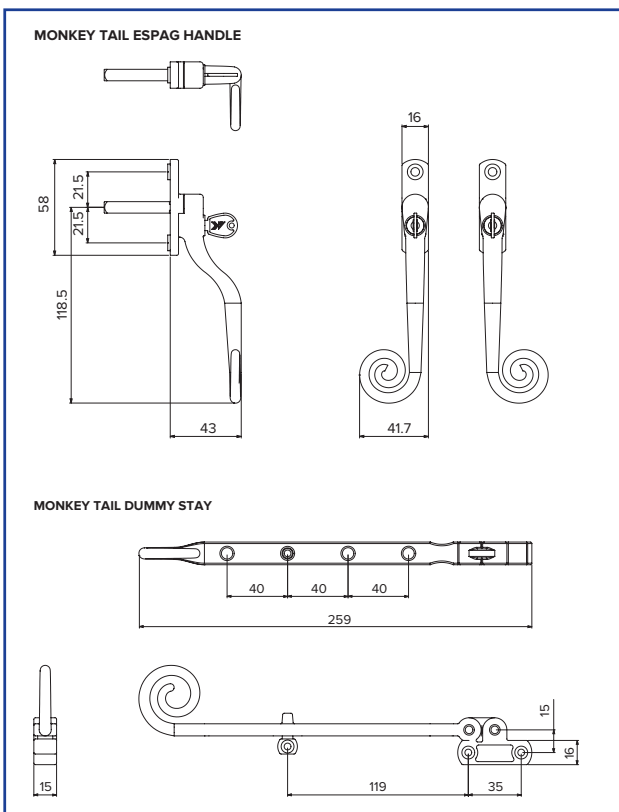

REHAU RIO FLUSH FIT WINDOWS TRADITIONAL STYLED HANDLES & STAYS

The key locking Monkey Tail and Tear Drop handles and stays are perfect for both period and contemporary windows.

- For use with the REHAU Rio Flush Fit Windows
- Full Zinc Casting
- Suited Range
- Key locking Handle
- 10 year mechanical guarantee
- Minimum of 240 hours salt spray testing exceeding BSEN 1670:2007
- Available in six classic colours:
  Black, White, Gold, Chrome, Smoked Chrome, Antique Black and Satin Silver

For further assistance, call **01702 613733**

www.climatec-windows.co.uk

11-14 Fletchers Square, Temple Farm Industrial Estate, Southend-on-Sea, Essex SS2 5RN