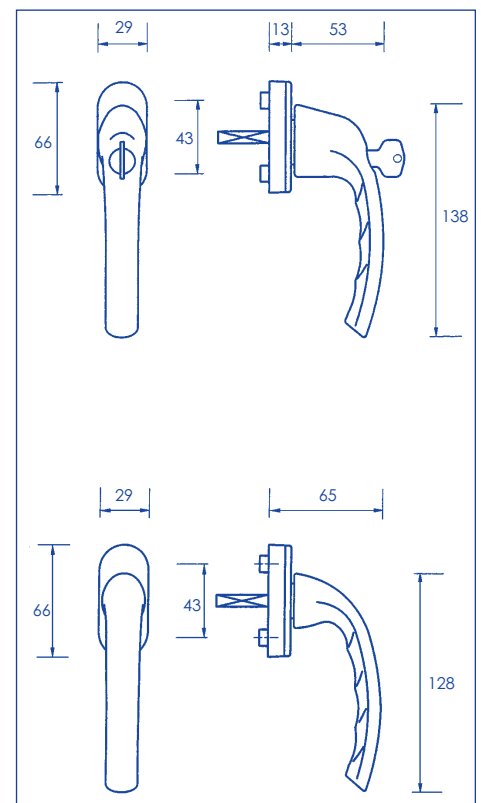

MATERIAL SPECIFICATION

- ❖ Handle Grip and Back Plate - Cast aluminium grip and cover plate
- ❖ Coatings - Gold F3, Silver F1, White - powder coated RAL9010-UV
- ❖ Cylinder - Nickel Plated
- ❖ Spindle - Mild steel, yellow passivated, 7mm square