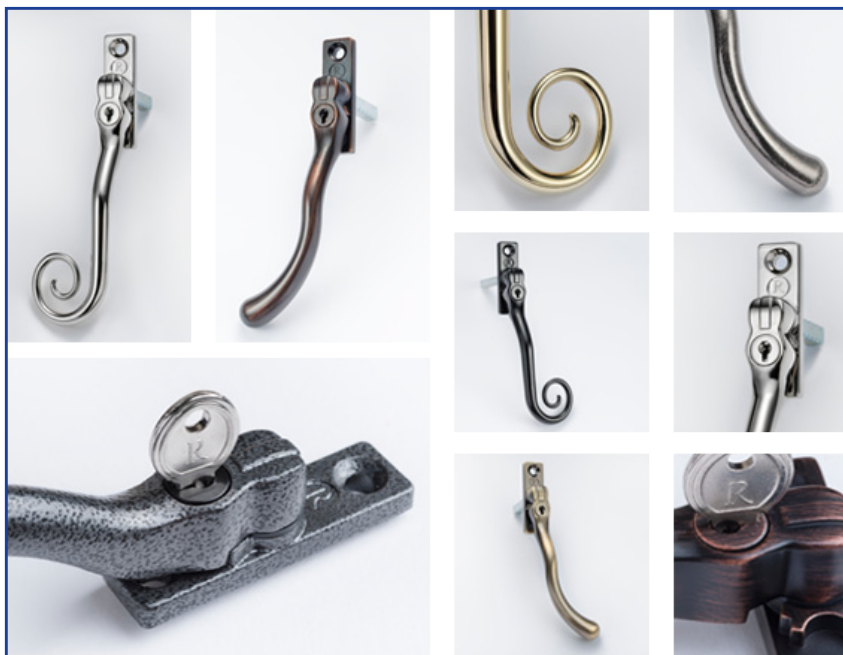

- Sleek and stylish handle grip.
- 90° stop/click location washer
- Finishes available - white, black, satin, polished chrome, PVD gold finishes.
- Colour co-ordinated screw cover caps

Alpha Left Crank Espag Handle with Cylinder

TRADITIONAL STYLED CASEMENT WINDOW HANDLES & STAYS

The Romatopola Collection features an authentic range of traditional and contemporary hardware.

The key locking Monkey Tail and Pear Drop handles and stays are perfect for both period and contemporary windows.

- Key locking with key retention for extra security
- Positive stop to prevent over-stressing
- Spindle lengths: 15mm or 40mm
- Available in nine classic colours: Black, White, Antique Bronze, Satin Chrome, Polished Chrome, Electro Gold, Bronze Red Tint, Pewter Patina, Graphite