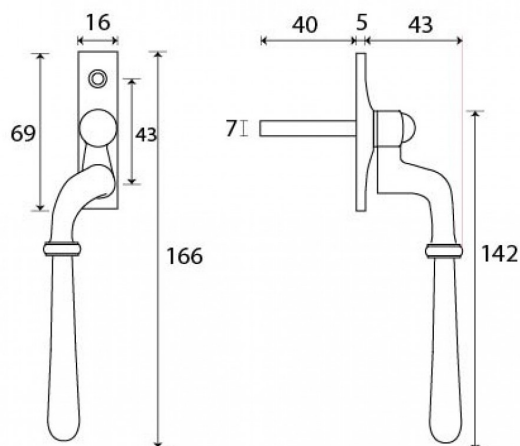

For further assistance, call **01702 613733**

www.climatec-windows.co.uk

11-14 Fletchers Square, Temple Farm Industrial Estate, Southend-on-Sea, Essex SS2 5RN