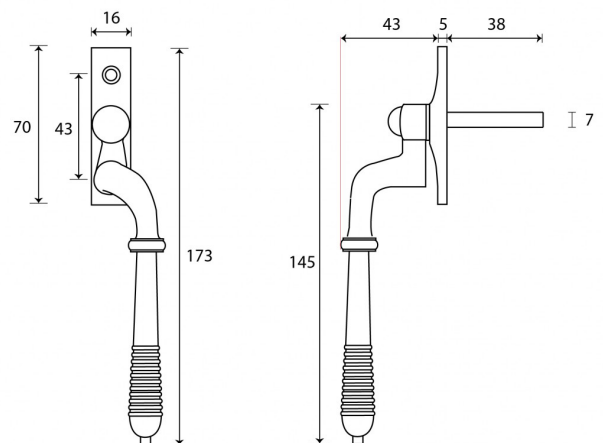

Newbury (pictured: Polished Chrome and Aged Bronze)