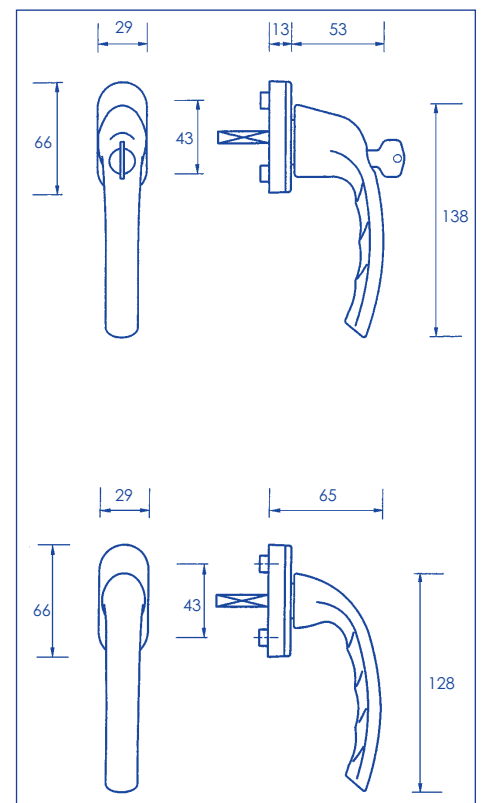

MATERIAL SPECIFICATION

- ❖ Handle Grip and Back Plate - Cast aluminium grip and cover plate
- ❖ Coatings - Gold F3, Silver F1, White - powder coated RAL9010-UV
- ❖ Cylinder - Nickel Plated
- ❖ Spindle - Mild steel, yellow passivated, 7mm square