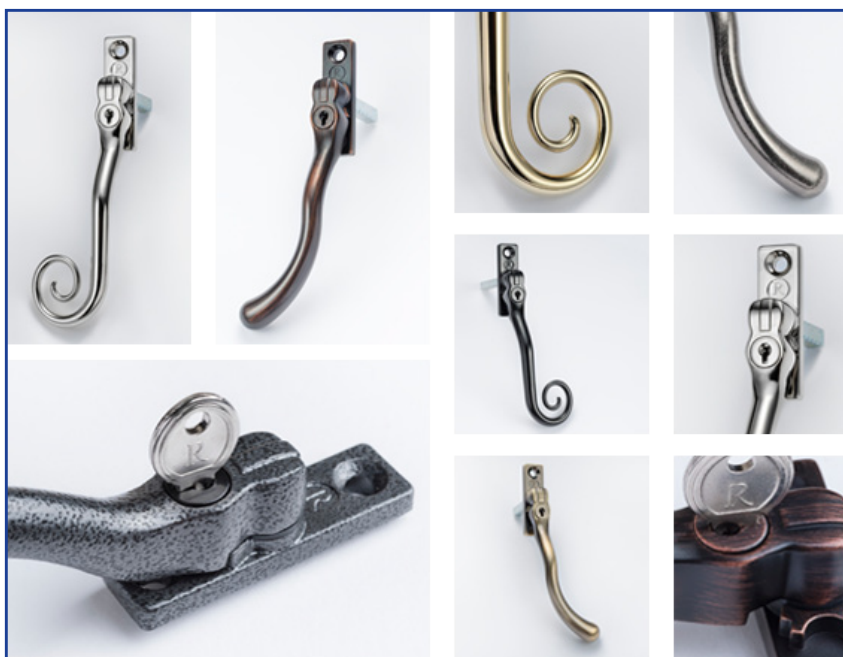

- Sleek and stylish handle grip.
- 90° stop/click location washer
- Finishes available - white, black, satin, polished chrome, PVD gold finishes.
- Colour co-ordinated screw cover caps

Alpha Left Crank Espag Handle with Cylinder

The Romatopola Collection features an authentic range of traditional and contemporary hardware.

The key locking Monkey Tail and Pear Drop handles and stays are perfect for both period and contemporary windows.

- Key locking with key retention for extra security
- Positive stop to prevent over-stressing
- Spindle lengths: 15mm or 40mm
- Available in nine classic colours: Black, White, Antique Bronze, Satin Chrome, Polished Chrome, Electro Gold, Bronze Red Tint, Pewter Patina, Graphite