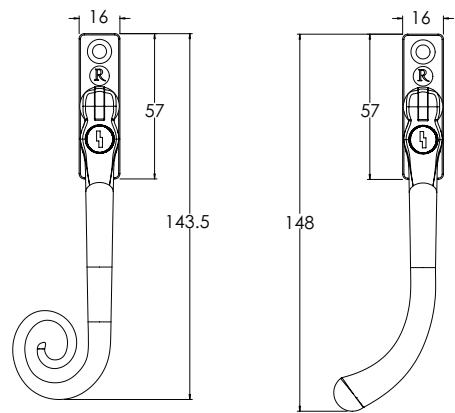

- Two distinct styles
- 12" and 10" Stay options available
- Working and dummy pegs for greater flexibility
- Nine classic colours (as per above handles)

For further assistance, call 01702 613733

www.climatec-windows.co.uk

11-14 Fletchers Square, Temple Farm Industrial Estate, Southend-on-Sea, Essex SS2 5RN