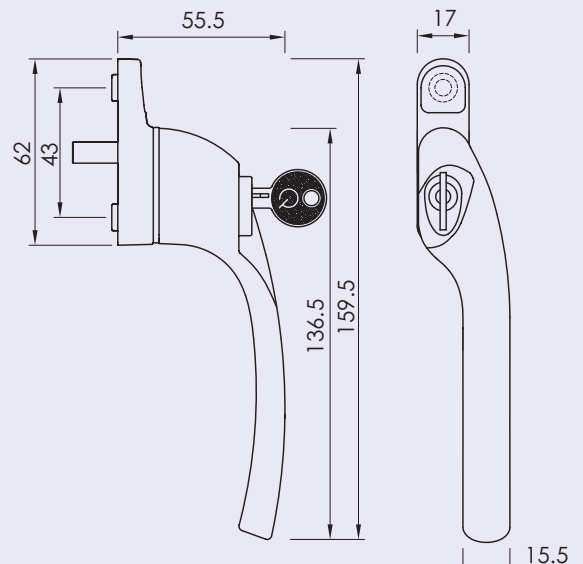

Alpha Right Crank Espag Handle with Cylinder

For further assistance, call 01702 613733

www.climatec-windows.co.uk

11-14 Fletchers Square, Temple Farm Industrial Estate, Southend-on-Sea, Essex SS2 5RN