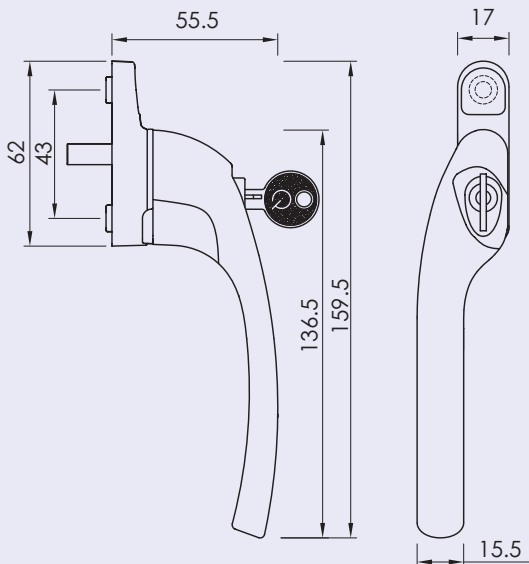

ALPHA CASEMENT WINDOW HANDLE

The Alpha casement window handle is a premium quality push to open handle, which complements the door furniture also available in the Alpha range.

- Sleek and stylish handle grip.
- 90° stop/click location washer
- Finishes available - white, black, satin, polished chrome, PVD gold finishes.
- Colour co-ordinated screw cover caps

Alpha Left Crank Espag Handle with Cylinder