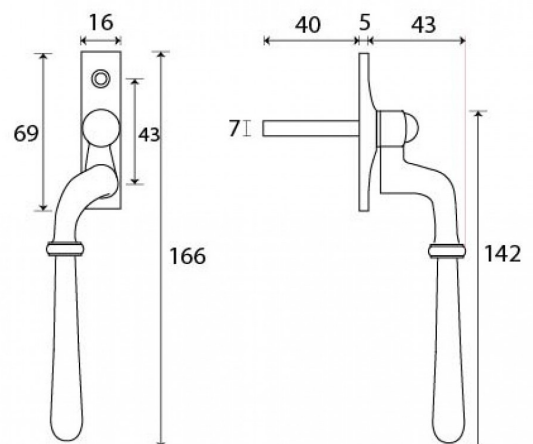

For further assistance, call 01702 613733

www.climatec-windows.co.uk

11-14 Fletchers Square, Temple Farm Industrial Estate, Southend-on-Sea, Essex SS2 5RN