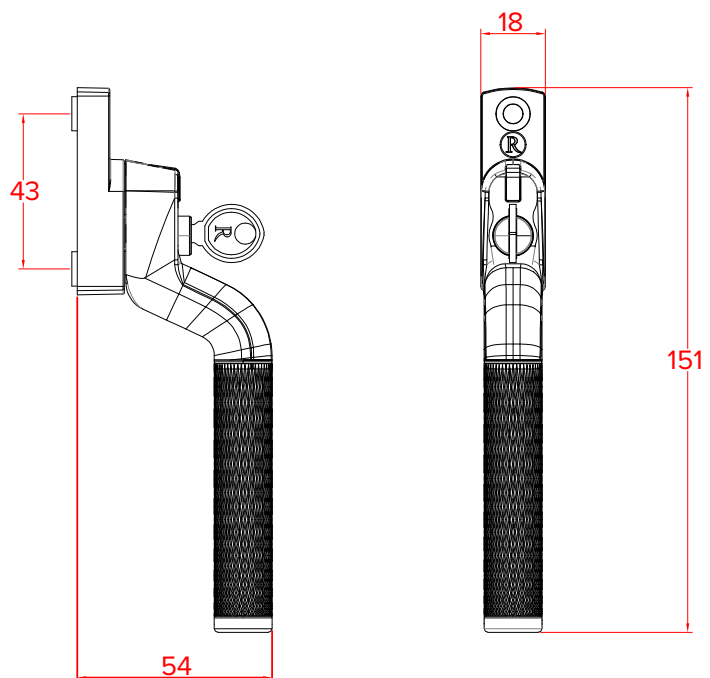

REGAL KNURLED CASEMENT WINDOW HANDLES

- Casement window handle with classic textured crosshatch grip
- Key lockable inline espag handle
- Matching door handles to suit.
- Rigorously tested to guarantee performance and long-lasting durability
- Choice of 4 colour finishes - Matt Black, Satin Chrome, Antique Bronze and Gun Metal
- Cycle tested to 20,000 cycles

For further assistance, call **01702 613733**

www.climatec-windows.co.uk

11-14 Fletchers Square, Temple Farm Industrial Estate, Southend-on-Sea, Essex SS2 5RN