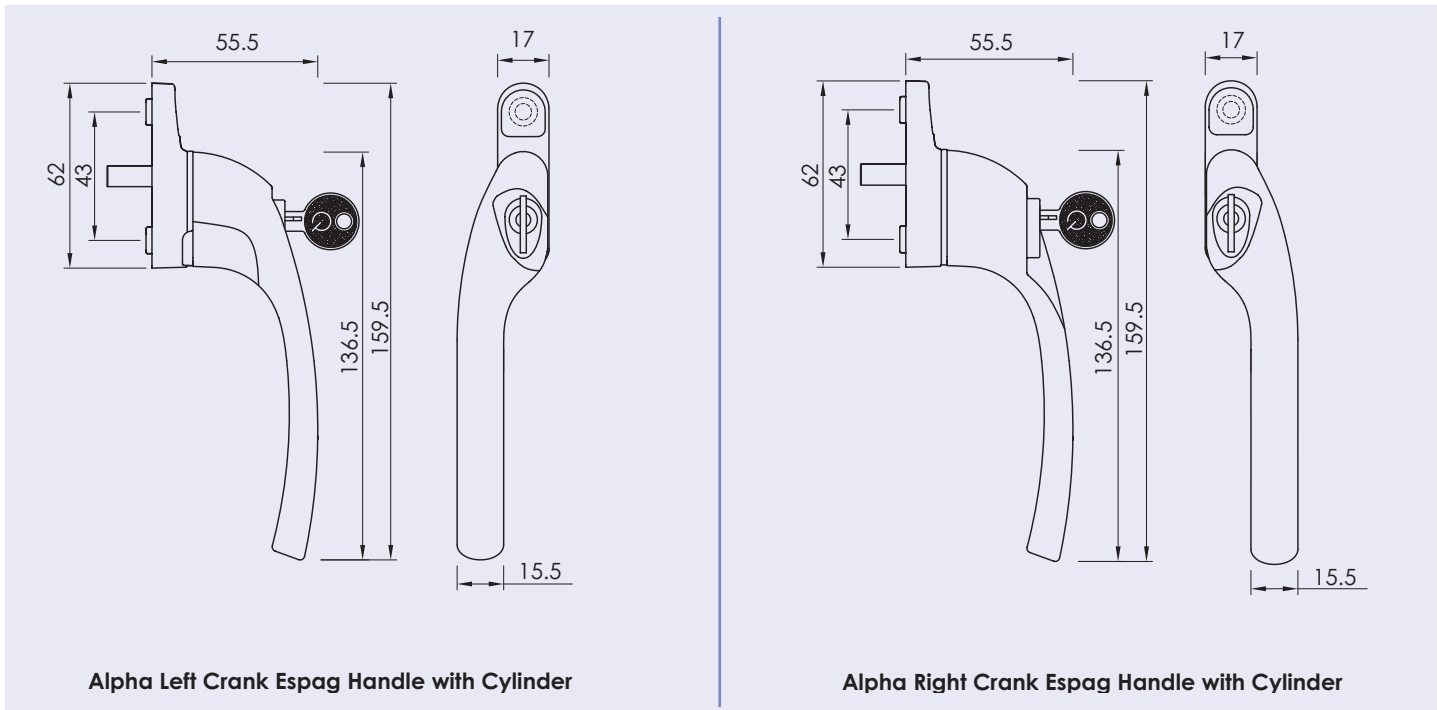

- Sleek and stylish handle grip
- 90° stop/click location washer
- Finishes available - white, black, satin, polished chrome, PVD gold, enduro steel and anthracite grey* finishes (*only available in 35sp)
- Colour co-ordinated screw cover caps