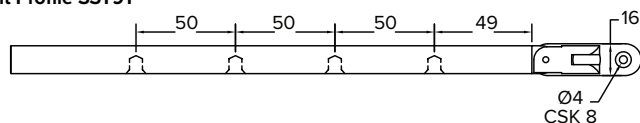

Front Profile SST91