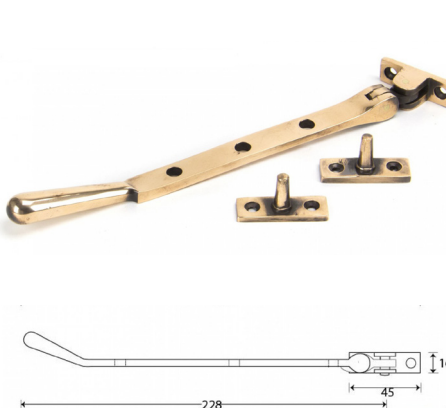

Newbury (pictured: Polished Chrome and Aged Bronze handles, Polished Bronze stay)

For further assistance, call 01702 613733

www.climatec-windows.co.uk

11-14 Fletchers Square, Temple Farm Industrial Estate, Southend-on-Sea, Essex SS2 5RN