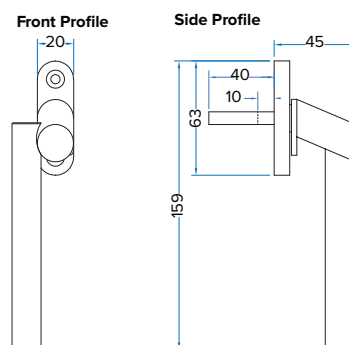

Contemporary Espag Window Handle - Cranked - SST87

- Available in Satin Stainless Steel and Matt Black