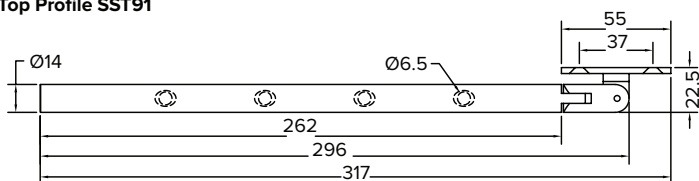

- Available in Satin Stainless Steel

Top Profile SST91