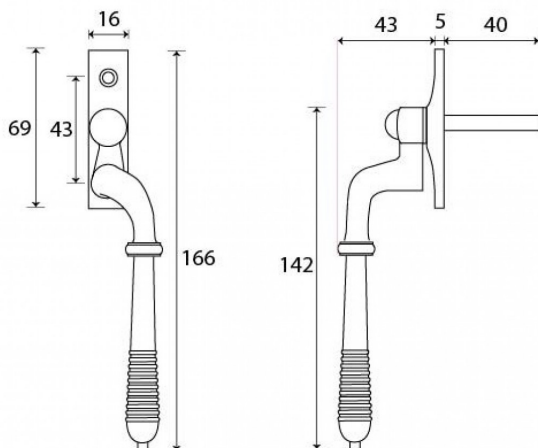

- These handles are handed - LH and RH
 - Fits on any type of window due to its slim fixing plate
 - The handle is cranked away from the frame and window to allow ease of use
 - Can be fitted to any modern espagnolette system and can be locked with a grub screw on the handle
 - Handle Length - 142mm
 - 7mm x 40mm thick spindle
 - Suitable for use internally or externally
 - Matching 8", 10" and 12" window stays available for R9 windows
 - Available in Black*, Pewter*, Aged Brass, Polished Brass, Polished Nickel, Polished Chrome, Aged Bronze and Polished Bronze finishes
- *not available for Reeded Handles