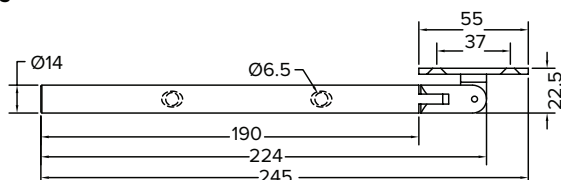

Front Profile SST91

Side Profile Pin

Top Profile SST93

Front Profile SST93

For further assistance, call 01702 613733

www.climatec-windows.co.uk

11-14 Fletchers Square, Temple Farm Industrial Estate, Southend-on-Sea, Essex SS2 5RN