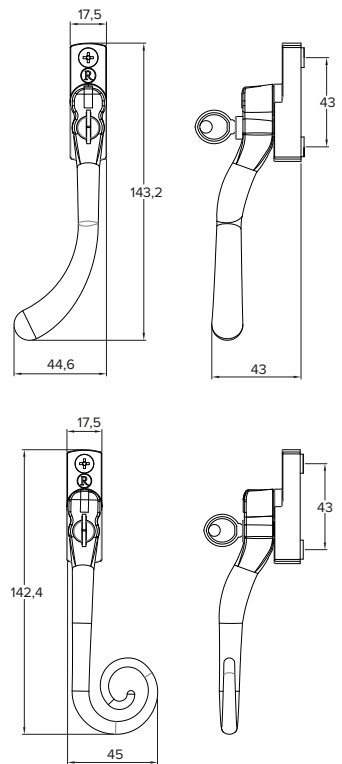

- Monkey Tail or Pear Drop designs available in left and right handed variants
- Available in 25mm and 40mm spindle length only
- Push-button operation
- Positive 'click' on close indicating full engagement and prevents misuse
- Deadlock the window with a standard key
- 10" stays available in monkey tail or pear drop, either working or dummy pegs
- Available in nine classic colours: PVD Gold, Antique Bronze, Brushed Copper, Black, Satin Chrome, Polished Chrome, Rose Gold, Pewter Patina and Graphite (Antique Black)