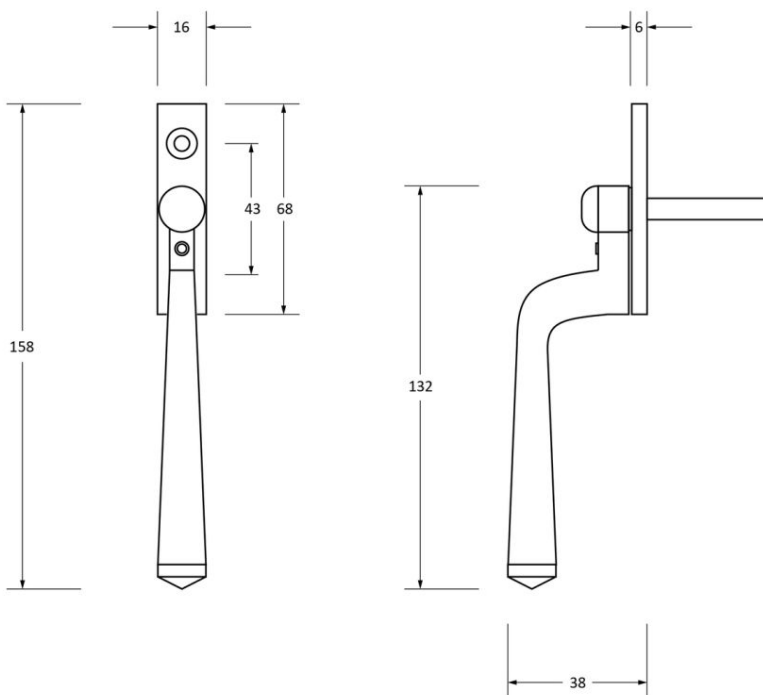

- These handles are handed - LH and RH
 - Fits on any type of window due to its slim fixing plate
 - The handle is cranked away from the frame and window to allow ease of use
 - Can be fitted to any modern espagnolette system and can be locked with a grub screw on the handle
 - Handle Length - 142mm
 - 7mm x 40mm thick spindle
 - Suitable for use internally or externally
 - Matching 8", 10" and 12" window stays available for R9 windows
 - Available in Black*, Pewter*, Aged Brass, Polished Brass, Polished Nickel, Polished Chrome, Aged Bronze and Polished Bronze finishes
- *not available for Reeded Handles

- Suited to the Avon Door Handle for consistency throughout the home.
- Fits on any type of window due to its slim fixing plate
- Can be fitted to any modern espagnolette system and can be locked with a grub screw on the handle
- Handle Length - 132mm
- Suitable for use internally or externally
- Available in Black, Pewter, Aged Brass, Polished Brass, Polished Nickel, Polished Chrome, Aged Bronze and Polished Bronze finishes