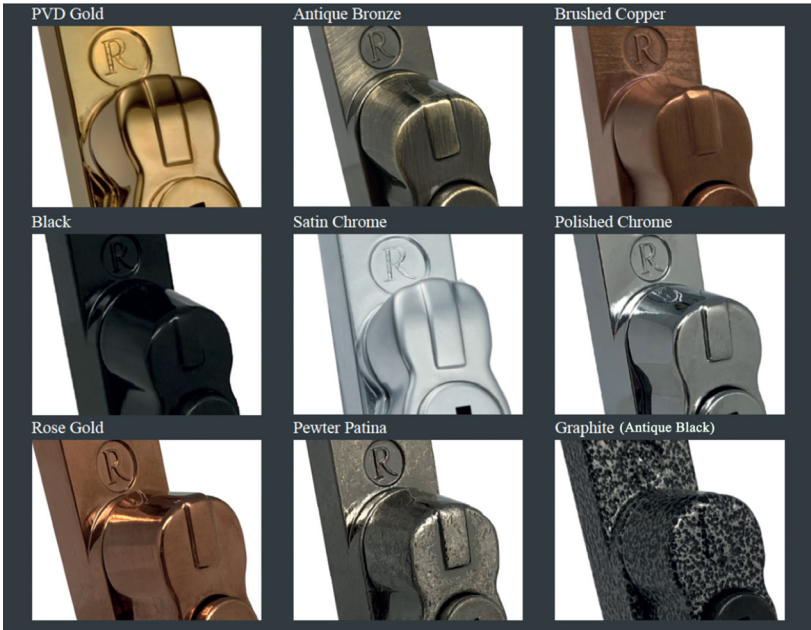

- Sleek and stylish handle grip
- 90° stop/click location washer
- Finishes available - white, black, satin, polished chrome, PVD gold, enduro steel and anthracite grey* finishes (*only available in 35sp)
- Colour co-ordinated screw cover caps

For further assistance, call **01702 613733**

www.climatec-windows.co.uk

11-14 Fletchers Square, Temple Farm Industrial Estate, Southend-on-Sea, Essex SS2 5RN

TRADITIONAL STYLED HANDLES & STAYS

The Regal Hardware Collection features an authentic range of traditional hardware for windows.

- Monkey Tail or Pear Drop designs available in left and right handed variants
- Available in 25mm and 40mm spindle length only
- Push-button operation
- Positive 'click' on close indicating full engagement and prevents misuse
- Deadlock the window with a standard key
- 10" stays available in monkey tail or pear drop, either working or dummy pegs
- Available in nine classic colours: PVD Gold, Antique Bronze, Brushed Copper, Black, Satin Chrome, Polished Chrome, Rose Gold, Pewter Patina and Graphite (Antique Black)