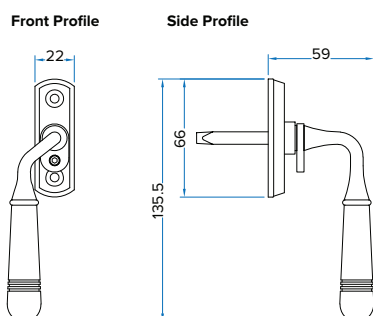

Opera Espag Window Handle - TBH020

- Available in Satin Stainless Steel, Satin Brass & Matt Black

For further assistance, call 01702 613733

www.climatec-windows.co.uk

11-14 Fletchers Square, Temple Farm Industrial Estate, Southend-on-Sea, Essex SS2 5RN