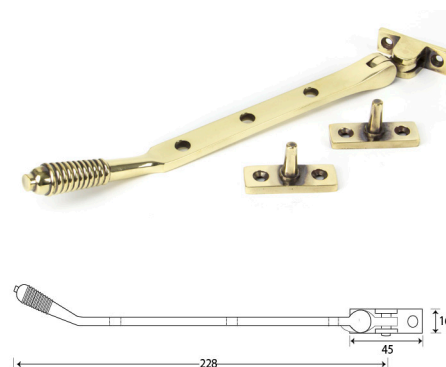

- Monkey Tail or Pear Drop designs available in left and right handed variants
- Available in 25mm and 40mm spindle length only
- Push-button operation
- Positive 'click' on close indicating full engagement and prevents misuse
- Deadlock the window with a standard key
- 10" stays available in monkey tail or pear drop, either working or dummy pegs
- Available in nine classic colours: PVD Gold, Antique Bronze, Brushed Copper, Black, Satin Chrome, Polished Chrome, Rose Gold, Pewter Patina and Graphite (Antique Black)

For further assistance, call **01702 613733**

www.climatec-windows.co.uk

11-14 Fletchers Square, Temple Farm Industrial Estate, Southend-on-Sea, Essex SS2 5RN

REEDED AND NEWBURY SLIMLINE CASEMENT WINDOW HANDLES

These slimline casement window handles are made from solid unlaquered brass or bronze which achieves a timeless elegance. The Reeded is narrow style window espag handle with stylish reeded end detail and the newbury handle is a simple subtle design that will suit any setting.

- These handles are handed - LH and RH
 - Fits on any type of window due to its slim fixing plate
 - The handle is cranked away from the frame and window to allow ease of use
 - Can be fitted to any modern espagnolette system and can be locked with a grub screw on the handle
 - Handle Length - 142mm
 - 7mm x 40mm thick spindle
 - Suitable for use internally or externally
 - Matching 8", 10" and 12" window stays available for R9 windows
 - Available in Black*, Pewter*, Aged Brass, Polished Brass, Polished Nickel, Polished Chrome, Aged Bronze and Polished Bronze finishes
- *not available for Reeded Handles