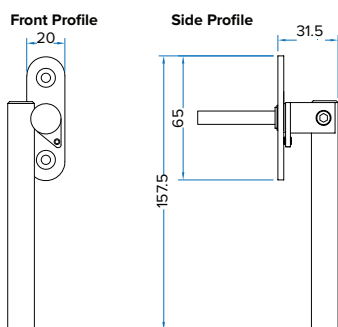

Contemporary Espag Window Handle - Cranked - SST81

- Not Available for REHAU Rio Windows
- Available in Satin Stainless Steel