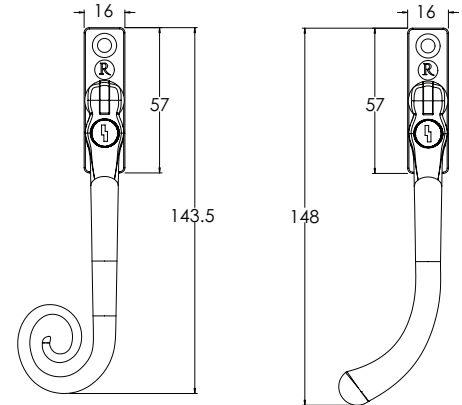

- Two distinct styles
- 12" and 10" Stay options available
- Working and dummy pegs for greater flexibility
- Nine classic colours (as per above handles)

For further assistance, call 01702 613733

www.climatec-windows.co.uk

11-14 Fletchers Square, Temple Farm Industrial Estate, Southend-on-Sea, Essex SS2 5RN