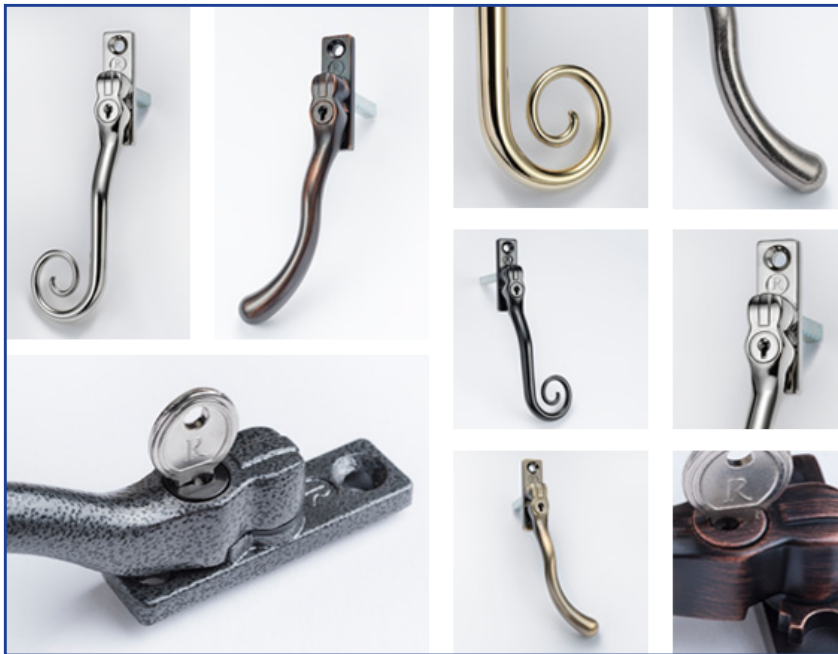

TRADITIONAL STYLED CASEMENT WINDOW HANDLES & STAYS

The Romatopola Collection features an authentic range of traditional and contemporary hardware.

The key locking Monkey Tail and Pear Drop handles and stays are perfect for both period and contemporary windows.

ROMATOPOLA

- Key locking with key retention for extra security
- Positive stop to prevent over-stressing
- Spindle lengths: 15mm or 40mm
- Available in nine classic colours: Black, White, Antique Bronze, Satin Chrome, Polished Chrome, Electro Gold, Bronze Red Tint, Pewter Patina, Graphite