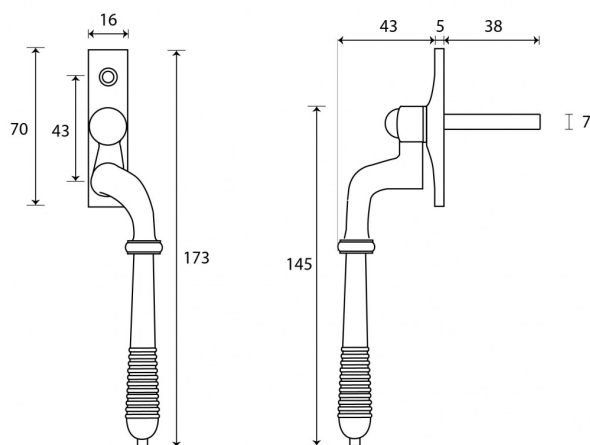

Newbury (pictured: Polished Chrome and Aged Bronze)