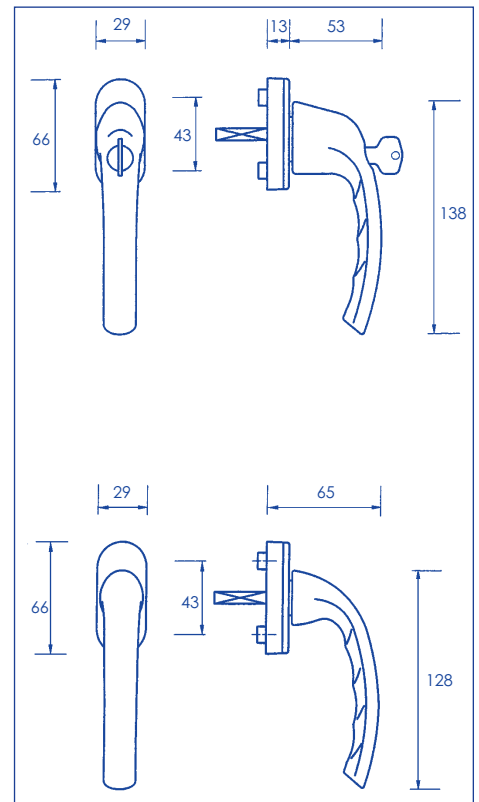

MATERIAL SPECIFICATION

- ❖ Handle Grip and Back Plate - Cast aluminium grip and cover plate
- ❖ Coatings - Gold F3, Silver F1, White - powder coated RAL9010-UV
- ❖ Cylinder - Nickel Plated
- ❖ Spindle - Mild steel, yellow passivated, 7mm square