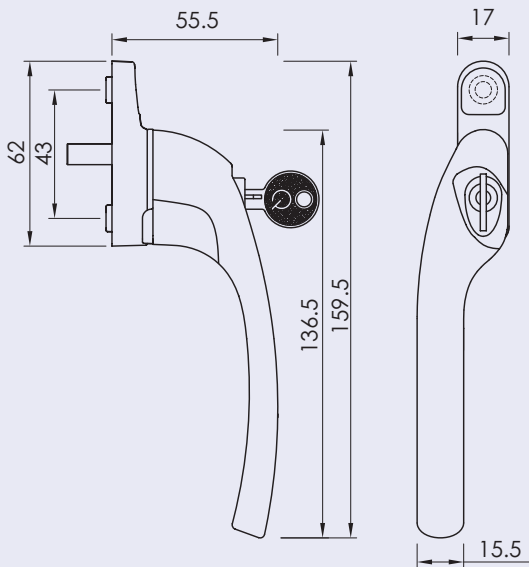

ALPHA CASEMENT WINDOW HANDLE

The Alpha casement window handle is a premium quality push to open handle, which complements the door furniture also available in the Alpha range.

- Sleek and stylish handle grip.
- 90° stop/click location washer
- Finishes available - white, black, satin, polished chrome, PVD gold finishes.
- Colour co-ordinated screw cover caps

Alpha Left Crank Espag Handle with Cylinder