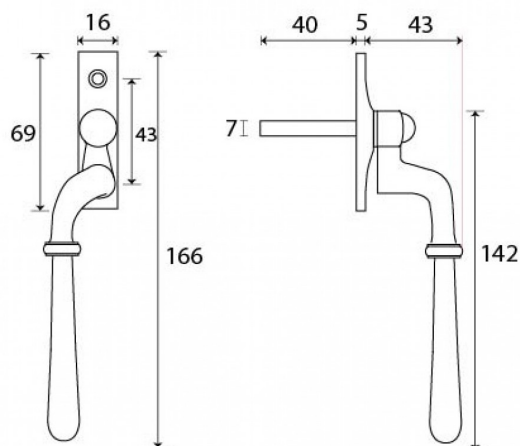

For further assistance, call 01702 613733

www.climatec-windows.co.uk

11-14 Fletchers Square, Temple Farm Industrial Estate, Southend-on-Sea, Essex SS2 5RN