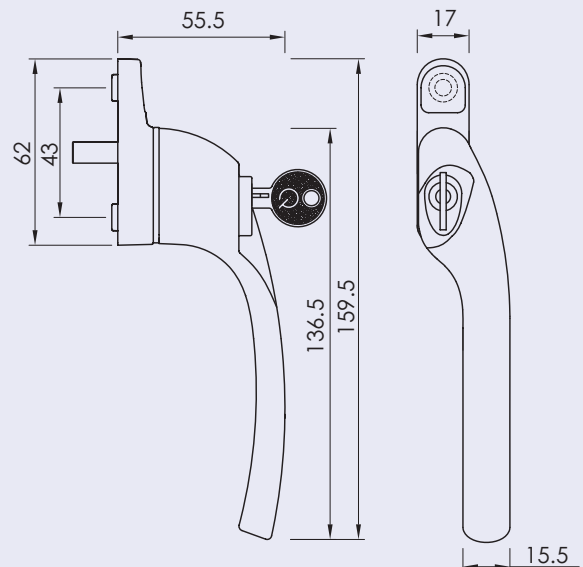

Alpha Right Crank Espag Handle with Cylinder

For further assistance, call **01702 613733**

www.climatec-windows.co.uk

11-14 Fletchers Square, Temple Farm Industrial Estate, Southend-on-Sea, Essex SS2 5RN