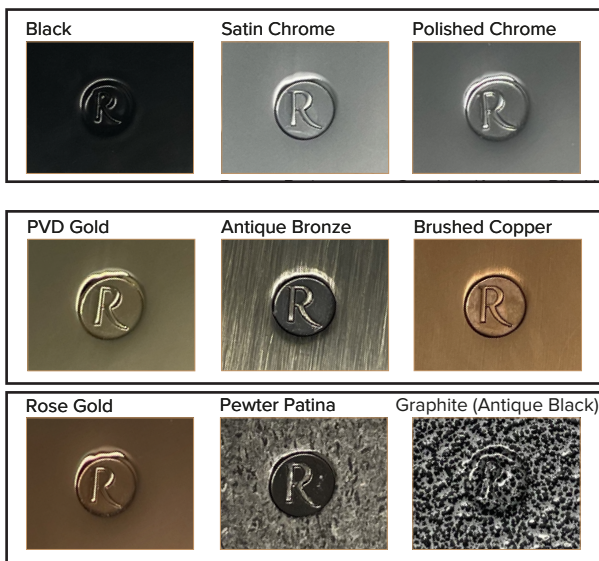

MATERIAL SPECIFICATION

- ❖ Handle Grip and Backplate - High quality Zinc for all finishes
- ❖ Coatings - Hardex Chrome, Hardex Satin, Hardex Bronze, Hardex Gold, Hardex Graphite*, Antique Black and White
- ❖ Cylinder - Euro Cylinder, 92mm PZ
- ❖ Screws - Machine screws with colour co-ordinated heads for handle.

NEWBURY LEVER/LEVER

- Suitable for REHAU Total 70, REHAU Rio and Residence Collection doors
- Available in Black*, Pewter*, Aged Brass, Polished Brass, Aged Bronze, Polished Bronze, Polished Chrome, Polished Nickel
- *not available for the Reeded Handles

REEDED LEVER/LEVER

For further assistance, call 01702 613733

www.climatec-windows.co.uk

11-14 Fletchers Square, Temple Farm Industrial Estate, Southend-on-Sea, Essex SS2 5RN

REGAL HERITAGE DOOR HANDLES

- Available for REHAU Total70 and Residence Collection doors only
- Traditional style door handle in monkey tail and Pear Drop Designs
- Rigorously tested to guarantee performance and long-lasting durability
- Choice of 9 colour finishes - Black, Satin Chrome, Polished Chrome, Gold, Antique Bronze, Brushed Copper, Rose Gold, Pewter Patina, Graphite
- Sprung lever
- The levers and back plates are supplied separately to be assembled during installation.
- Will meet the requirements of PAS24 when fitted as part of a compliant door set
- Dimensions:
Backplate size - 32mm x 240mm
Screw Centres - 211mm