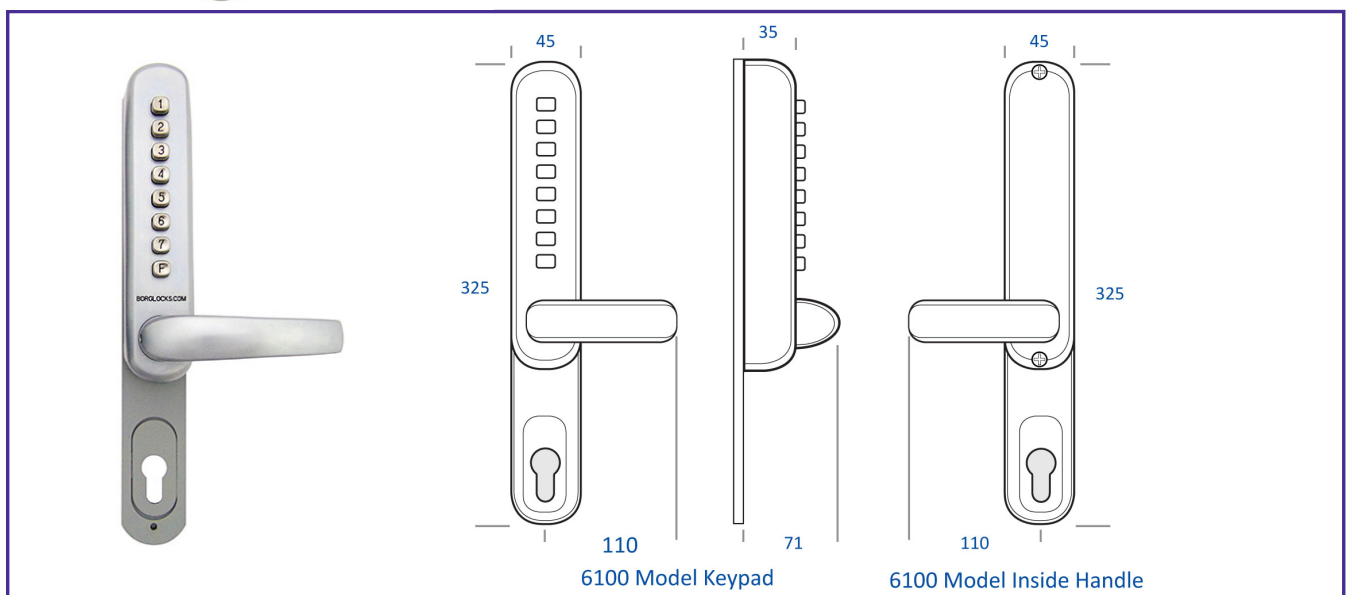

www.climatec-windows.co.uk

11-14 Fletchers Square, Temple Farm Industrial Estate, Southend-on-Sea, Essex SS2 5RN

PUSH BUTTON ENTRY DOOR HANDLE

The Ideal upgrade from a standard set of lever handles for PVCu doors. Fitted using the existing fixing centres, this handle can be adapted to suit a number of different locking centres.

- Suitable for use with 90 & 92mm centre multi point locks
- 325mm extension plate fitted behind both keypad & inside handle to cover any existing holes
- Over 2100 different code combinations
- Greater level of security
- Free turning handle until the correct code is entered
- No tumbler or pins to remove to change code
- 70° handle rotation ideal for multi-point locks
- Narrow housing perfect for PVCu and Aluminium section
- Suitable for internal or external applications