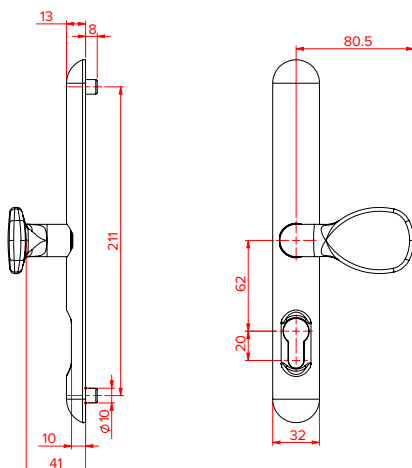

SWEET DOOR HANDLES

Brisant Secure who supply us with our 3* high security Ultion cylinders have also designed a range of door furniture that is elegant as well as corrosion resistant.

The Ultion Sweet Furniture by Brisant-Secure boasts an 'edgeless' design that carries through their portfolio of hardware.

- Available for REHAU Total70, REHAU Rio and Residence Collection doors
- Lever/ Lever and Lever/Pad Handles
- Layered with multiple coatings of brass and nickel for corrosion resistance.
- Over 8000 hours of salt water testing. 30x more time than required for the EN 1906:2012 corrosion standard.
- Manufacturer's 20 year Anti-corrosion guarantee (if registered directly with Brisant)
- Manufacturer's 10 year Mechanical Guarantee (if registered directly with Brisant)
- Colour options available: Black, Chrome, Gold, Rose Gold, Stainless Steel, Anthracite Grey, Satin and White.

For further assistance, call 01702 613733

www.climatec-windows.co.uk

11-14 Fletchers Square, Temple Farm Industrial Estate, Southend-on-Sea, Essex SS2 5RN