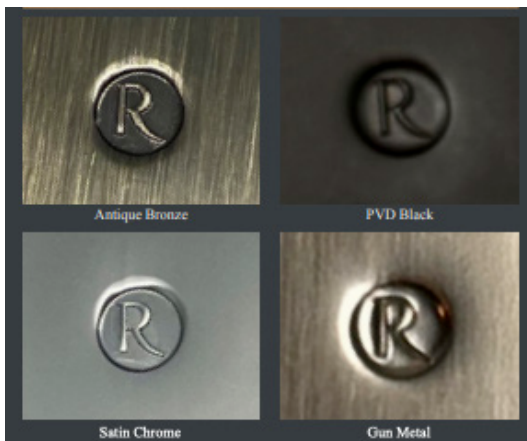

Specifications:

- Cycle tested to 50,000 cycles
- Satin chrome, polished chrome, graphite (antique black), black, pewter patina, PVD gold and antique bronze product guarantees:
Corrosion tested to BS EN 1670 Grade 5
Salt Spray tested for 480 hours
- Brushed copper product guarantee:
Corrosion tested to BS EN 1670 Grade 4
Salt Spray tested for 240 hours
- Rose gold product guarantee:
Corrosion tested to BS EN 1670 Grade 3
Salt Spray tested for 96 hours

For further assistance, call 01702 613733

www.climatec-windows.co.uk

11-14 Fletchers Square, Temple Farm Industrial Estate, Southend-on-Sea, Essex SS2 5RN

REGAL KNURLED DOOR HANDLES

- Available for REHAU Total70, REHAU Rio and Residence Collection doors
- Inline door handle with classic textured crosshatch grip.
- Perfect design for Heritage styled doors
- Matching window handles to suit.
- Rigorously tested to guarantee performance and long-lasting durability
- Choice of 4 colour finishes - Matt Black, Satin Chrome, Antique Bronze and Gun Metal
- Sprung lever
- Cycle tested to 50,000 cycles