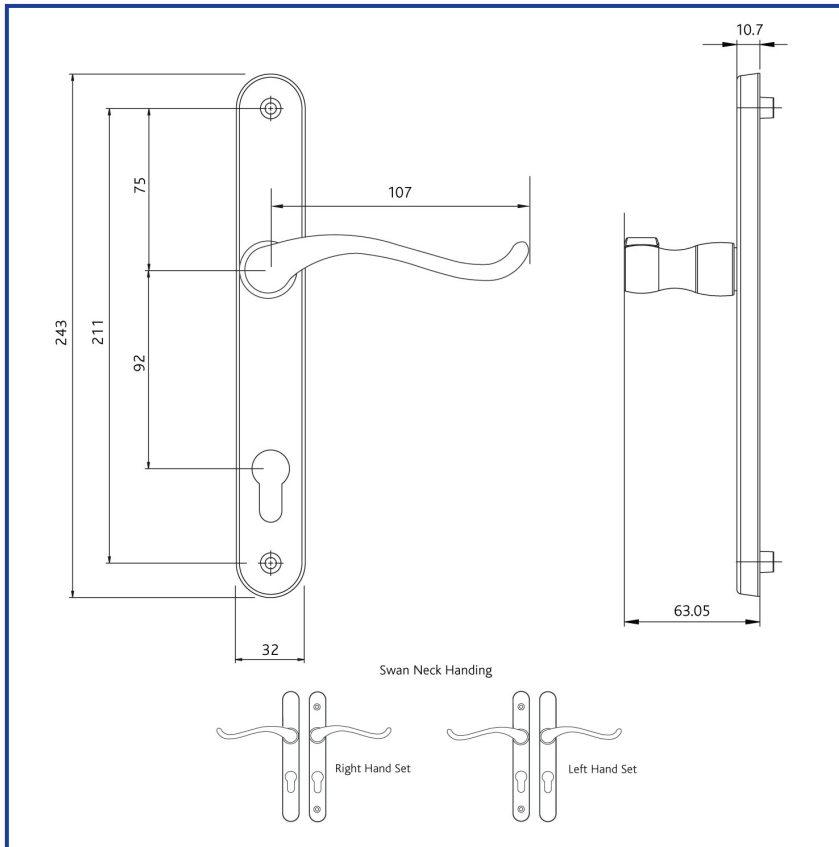

SCROLLED DOOR HANDLE

- Available for REHAU Total70, REHAU Rio and Residence Collection doors
- Solid die cast Zinc construction with heavy duty spring cassette.
- Sculpted ergonomic lever design for easy grip with consistent 90 degree lever return.
- Colour co-ordinated screw heads.
- Colours available - Chrome, Satin, Bronze, Gold, Graphite, Antique Black and White

TECHINICAL INFORMATION

Corrosion resistance - Meets the requirements of BS EN 1670:2007 Grade 5 (480 hours)

Operation - Endurance tested in excess of 200,000 cycles

Performance - Tested to meet the requirements of PAS24

MATERIAL SPECIFICATION

- ❖ Handle Grip and Backplate - High quality Zinc for all finishes
- ❖ Coatings - Hardex Chrome, Hardex Satin, Hardex Bronze, Hardex Gold, Hardex Graphite*, Antique Black and White
- ❖ Cylinder - Euro Cylinder, 92mm PZ
- ❖ Screws - Machine screws with colour co-ordinated heads for handle.

BALMORAL (LONG BACK PLATE)

For further assistance, call 01702 613733

www.climatec-windows.co.uk

11-14 Fletchers Square, Temple Farm Industrial Estate, Southend-on-Sea, Essex SS2 5RN