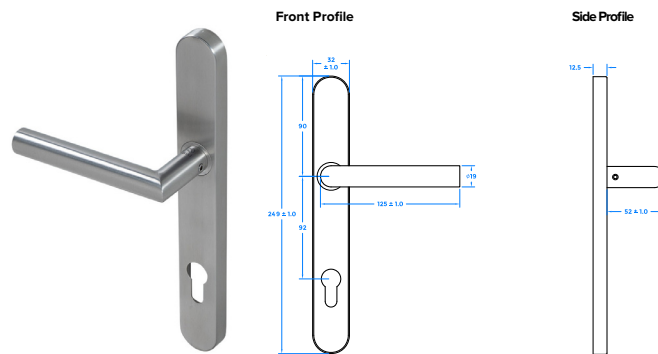

Mitre Lever Door Handle (Dual Sprung) - KM078

- Available for REHAU Total70 and Residence Collection doors only
- Available in Satin Stainless Steel, Polished Stainless Steel and Matt Black