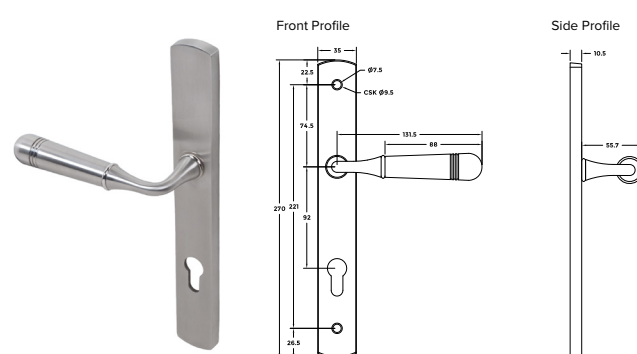

Opera Lever Door Handle on Backplate - TBH095

- Available for REHAU Total70, REHAU Rio and Residence Collection doors
- Available in Polished Stainless Steel, Satin Stainless Steel, Satin Brass and Matt Black

For further assistance, call 01702 613733

www.climatec-windows.co.uk

11-14 Fletchers Square, Temple Farm Industrial Estate, Southend-on-Sea, Essex SS2 5RN