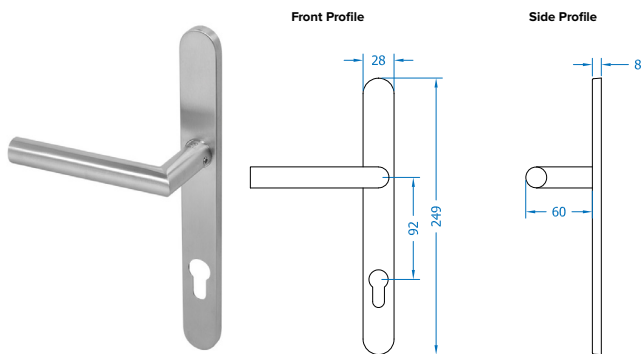

BLU™ STAINLESS STEEL DOOR HANDLE ON BACKPLATE

Coastal Group's contemporary door furniture includes sleek lever handles which look fabulous on aluminium and upvc doors.

- Manufactured from 316 Marine Grade Stainless Steel
- Ideal for use where corrosion levels are high such as city or coastal environments and with acidic timber
- Part of a suited range of hardware including matching window handle

COASTAL

Mitre Lever Door Handle on Backplate (Unsprung) - KM070

- Available for REHAU Total70 and Residence Collection doors only
- Available in Satin Stainless Steel and Matt Black