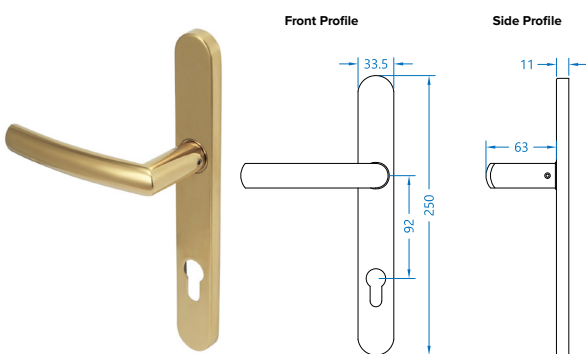

Lever Door Handle - JR095

- Available for REHAU Total70 and Residence Collection doors only
- Available in Satin Stainless Steel, Polished Stainless Steel and Polished Brass