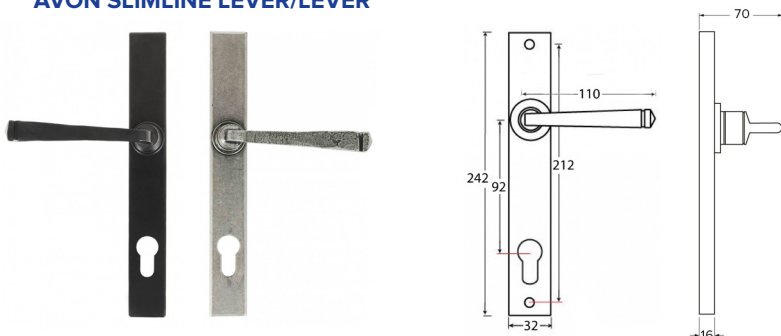

TRADITIONAL STYLED DOOR HANDLE

The high quality, hand-made, functional ironmongery promises to enhance both large and small building projects alike. And as these products are hand forged, each piece is unique. Not only suitable for our composite door range, these handles complement our flush doors and our REHAU Total70 collection of doors to create an authentic traditional appearance to the front of the home.

AVON SLIMLINE LEVER/LEVER

- Suitable for REHAU Total 70, REHAU Rio and Residence Collection doors
- Available in Black, Pewter, Aged Brass, Polished Brass, Aged Bronze, Polished Bronze, Polished Chrome and Polished Nickel finishes
- 212mm hole centre option only