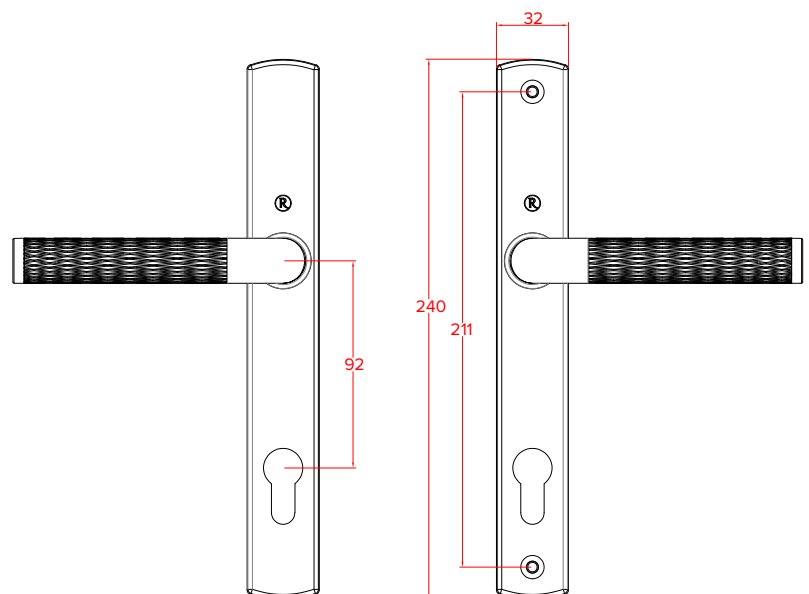

REGAL KNURLED DOOR HANDLES

- Available for REHAU Total70, REHAU Rio and Residence Collection doors
- Inline door handle with classic textured crosshatch grip.
- Perfect design for Heritage styled doors
- Matching window handles to suit.
- Rigorously tested to guarantee performance and long-lasting durability
- Choice of 4 colour finishes - Matt Black, Satin Chrome, Antique Bronze and Gun Metal
- Sprung lever
- Cycle tested to 50,000 cycles

For further assistance, call **01702 613733**

www.climatec-windows.co.uk

11-14 Fletchers Square, Temple Farm Industrial Estate, Southend-on-Sea, Essex SS2 5RN