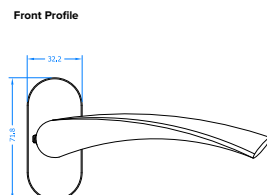

Wing Door Lever Handle On Oval Rose - WH990

- Available in Satin Stainless Steel

For further assistance, call 01702 613733

www.climatec-windows.co.uk

11-14 Fletchers Square, Temple Farm Industrial Estate, Southend-on-Sea, Essex SS2 5RN