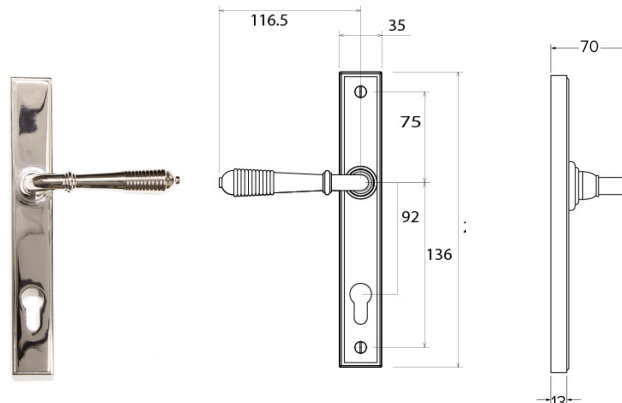

REEDED LEVER/LEVER

For further assistance, call 01702 613733

www.climatec-windows.co.uk

11-14 Fletchers Square, Temple Farm Industrial Estate, Southend-on-Sea, Essex SS2 5RN