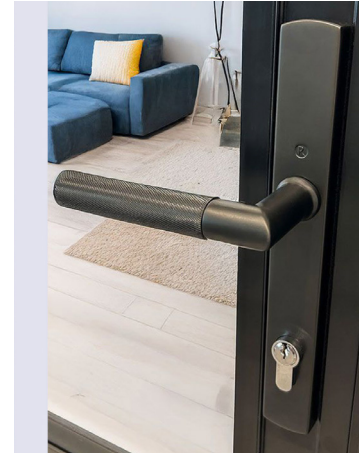

REGAL KNURLED DOOR HANDLES

- Available for REHAU Total70, REHAU Rio and Residence Collection doors
- Inline door handle with classic textured crosshatch grip.
- Perfect design for Heritage styled doors
- Matching window handles to suit.
- Rigorously tested to guarantee performance and long-lasting durability
- Choice of 4 colour finishes - Matt Black, Satin Chrome, Antique Bronze and Gun Metal
- Sprung lever
- Cycle tested to 50,000 cycles

For further assistance, call **01702 613733**

www.climatec-windows.co.uk

11-14 Fletchers Square, Temple Farm Industrial Estate, Southend-on-Sea, Essex SS2 5RN