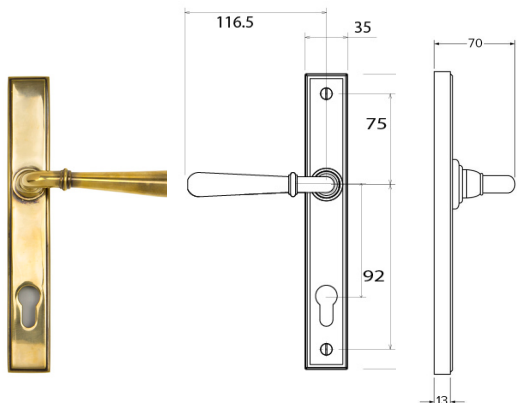

NEWBURY LEVER/LEVER

- Suitable for REHAU Total 70, REHAU Rio and Residence Collection doors
- Available in Black*, Pewter*, Aged Brass, Polished Brass, Aged Bronze, Polished Bronze, Polished Chrome, Polished Nickel
- *not available for the Reeded Handles