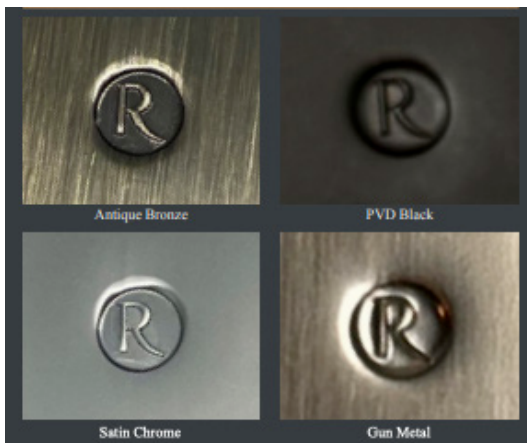

Black

Satin Chrome

Polished Chrome

PVD Gold

Antique Bronze

Brushed Copper

Rose Gold

Pewter Patina

Graphite

Specifications:

- Cycle tested to 50,000 cycles
- Satin chrome, polished chrome, graphite, black, pewter patina, PVD gold and antique bronze product guarantees:
Corrosion tested to BS EN 1670 Grade 5
Salt Spray tested for 480 hours
- Brushed copper product guarantee:
Corrosion tested to BS EN 1670 Grade 4
Salt Spray tested for 240 hours
- Rose gold product guarantee:
Corrosion tested to BS EN 1670 Grade 3
Salt Spray tested for 96 hours

For further assistance, call 01702 613733

www.climatec-windows.co.uk

11-14 Fletchers Square, Temple Farm Industrial Estate, Southend-on-Sea, Essex SS2 5RN

REGAL KNURLED DOOR HANDLES

- Available for REHAU Total70, REHAU Rio and Residence Collection doors
- Inline door handle with classic textured crosshatch grip.
- Perfect design for Heritage styled doors
- Matching window handles to suit.
- Rigorously tested to guarantee performance and long-lasting durability
- Choice of 4 colour finishes - Matt Black, Satin Chrome, Antique Bronze and Gun Metal
- Sprung lever
- Cycle tested to 50,000 cycles