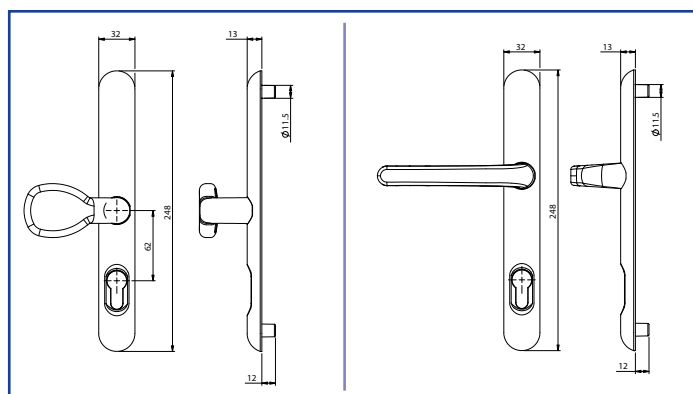

SWEET LOCK LOCK SECURITY DOOR HANDLE

For added protection and increased security for your doors, Climatec have added the Lock Lock security handle to their hardware collection.

The Lock Lock security handle's patented lock-block stops the spindle turning, therefore using this security handle means the home is "locked and locked"; double the protection for the homeowner. The handle must be turned up and the hooks engaged before the switch can be operated. A clever switch on the handle also removes the need for a key on the inside and furthermore a luminous indicator lets you know that the door is indeed securely locked.

The Lock Lock fits all PVC and composite doors and any other door with a standard 122mm or 211mm handle set.

- Available for REHAU Total70, REHAU Rio and Residence Collection doors
- Patented Design
- The handle can be retro-fitted
- Available as Lever/Lever or Lever/Pad
- Colours available - White, Gold, Chrome, Stainless Steel, Black, Satin, Anthracite Grey and Rose Gold
- Option available for external handle without a cylinder for doors that are never locked from the outside.

For further assistance, call 01702 613733

www.climatec-windows.co.uk

11-14 Fletchers Square, Temple Farm Industrial Estate, Southend-on-Sea, Essex SS2 5RN