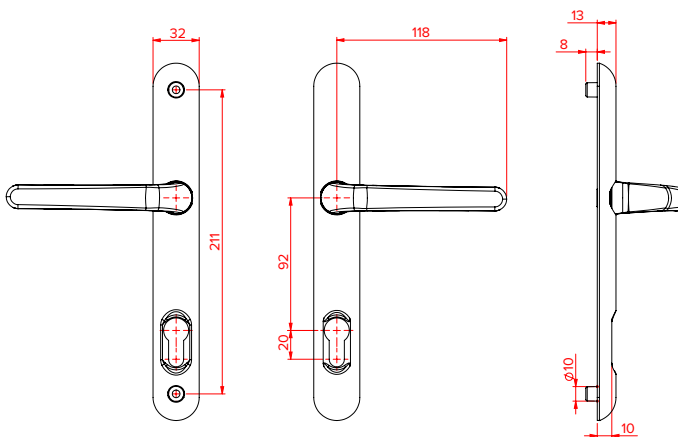

SWEET DOOR HANDLES

Brisant Secure who supply us with our 3* high security Ultion cylinders have also designed a range of door furniture that is elegant as well as corrosion resistant.

The Ultion Sweet Furniture by Brisant-Secure boasts an 'edgeless' design that carries through their portfolio of hardware.

- Available for REHAU Total70, REHAU Rio and Residence Collection doors
- Lever/ Lever and Lever/Pad Handles
- Layered with multiple coatings of brass and nickel for corrosion resistance.
- Over 8000 hours of salt water testing. 30x more time than required for the EN 1906:2012 corrosion standard.
- Manufacturer's 20 year Anti-corrosion guarantee (if registered directly with Brisant)
- Manufacturer's 10 year Mechanical Guarantee (if registered directly with Brisant)
- Colour options available: Black, Chrome, Gold, Rose Gold, Stainless Steel, Anthracite Grey, Satin and White.

For further assistance, call 01702 613733

www.climatec-windows.co.uk

11-14 Fletchers Square, Temple Farm Industrial Estate, Southend-on-Sea, Essex SS2 5RN