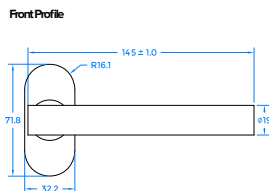

BLU™ STAINLESS STEEL DOOR HANDLE ON OVAL ROSE

Coastal Group's contemporary door furniture includes sleek lever handles which look fabulous on aluminium and upvc doors.

- Manufactured from 316 Marine Grade Stainless Steel
- Ideal for use where corrosion levels are high such as city or coastal environments and with acidic timber
- Part of a suited range of hardware including matching window handle

COASTAL

T Bar Door Lever Handle On Oval Rose - KM965

- Available in Satin Stainless Steel and Matt Black