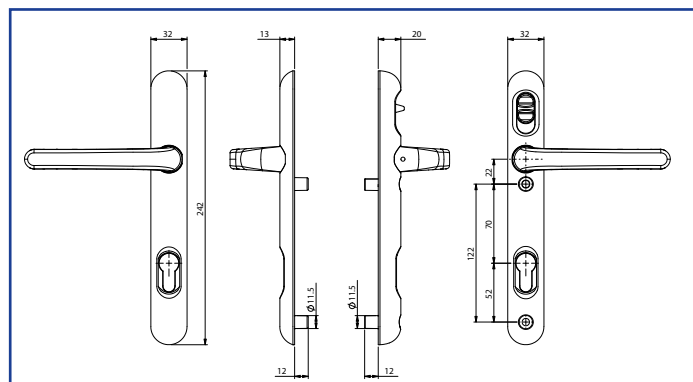

SWEET LOCK LOCK SECURITY DOOR HANDLE

For added protection and increased security for your doors, Climatec have added the Lock Lock security handle to their hardware collection.

The Lock Lock security handle's patented lock-block stops the spindle turning, therefore using this security handle means the home is "locked and locked"; double the protection for the homeowner. The handle must be turned up and the hooks engaged before the switch can be operated. A clever switch on the handle also removes the need for a key on the inside and furthermore a luminous indicator lets you know that the door is indeed securely locked.

The Lock Lock fits all PVC and composite doors and any other door with a standard 122mm or 211mm handle set.

- Available for REHAU Total70, REHAU Rio and Residence Collection doors
- Patented Design
- The handle can be retro-fitted
- Available as Lever/Lever or Lever/Pad
- Colours available - White, Gold, Chrome, Stainless Steel, Black, Satin, Anthracite Grey and Rose Gold
- Option available for external handle without a cylinder for doors that are never locked from the outside.

For further assistance, call 01702 613733

www.climatec-windows.co.uk

11-14 Fletchers Square, Temple Farm Industrial Estate, Southend-on-Sea, Essex SS2 5RN