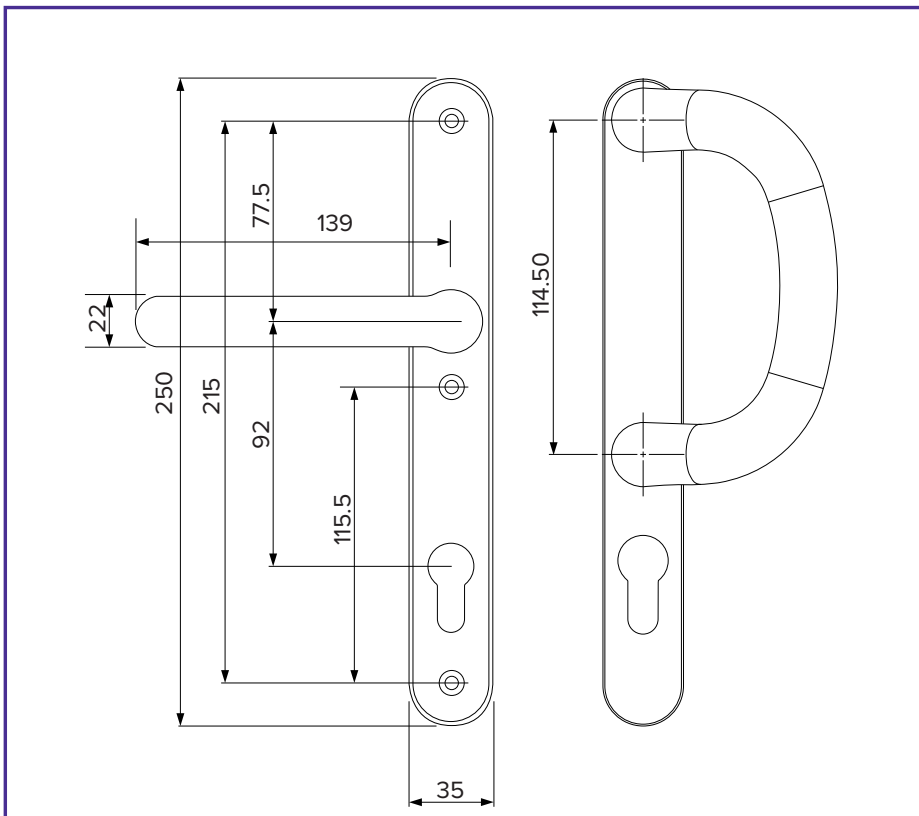

LEVER / FIXED PAD DOOR HANDLE

This external D ring handle and internal lever is suitable for use with electric latches and slam shut operations.

- Solid die cast zinc construction with heavy duty spring cassette for sturdy feel and 90 degree internal lever return
- Non-handed design - D ring handle and lever can be easily reversed
- Sculpted ergonomic D ring and lever for easy grip. Low friction nylon bushes provide smooth action.
- Wide backplate to suit cylinder guard and accommodate larger cylinder preparation
- Available in Chrome, Satin, Antique Black, Bronze, Gold and Graphite finishes

For further assistance, call 01702 613733

www.climatec-windows.co.uk

11-14 Fletchers Square, Temple Farm Industrial Estate, Southend-on-Sea, Essex SS2 5RN