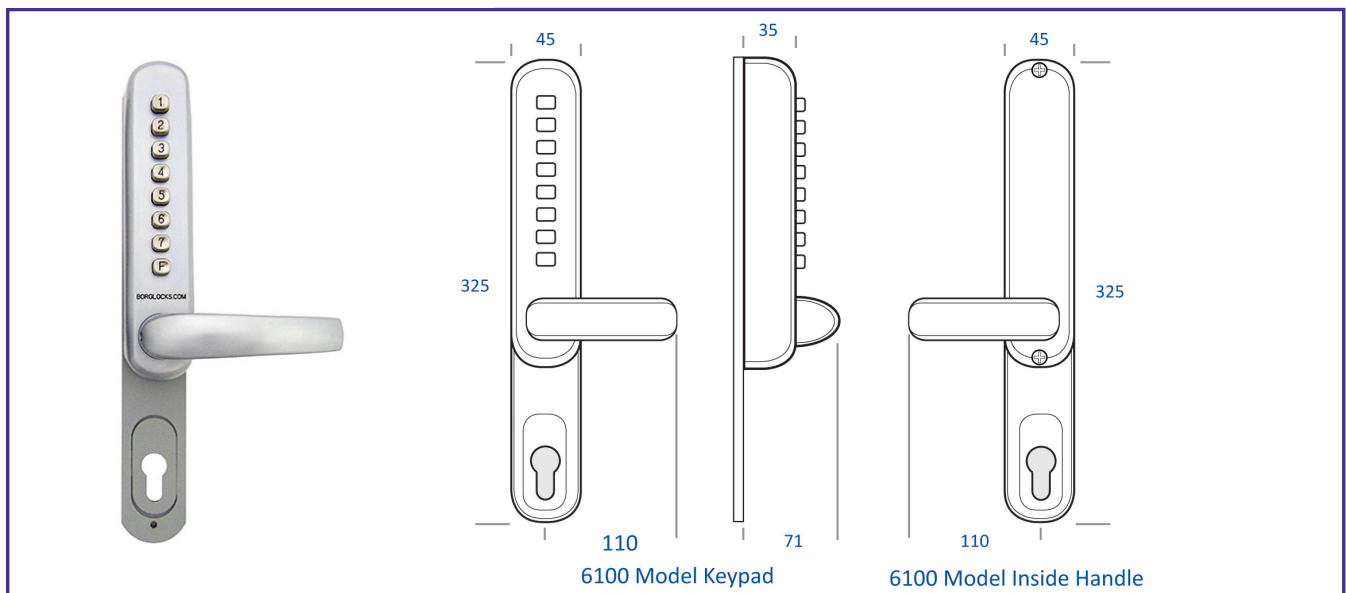

www.climatec-windows.co.uk

11-14 Fletchers Square, Temple Farm Industrial Estate, Southend-on-Sea, Essex SS2 5RN

PUSH BUTTON ENTRY DOOR HANDLE

The Ideal upgrade from a standard set of lever handles for PVCu doors. Fitted using the existing fixing centres, this handle can be adapted to suit a number of different locking centres.

- Suitable for use with 90 & 92mm centre multi point locks
- 325mm extension plate fitted behind both keypad & inside handle to cover any existing holes
- Over 2100 different code combinations
- Greater level of security
- Free turning handle until the correct code is entered
- No tumbler or pins to remove to change code
- 70° handle rotation ideal for multi-point locks
- Narrow housing perfect for PVCu and Aluminium section
- Suitable for internal or external applications