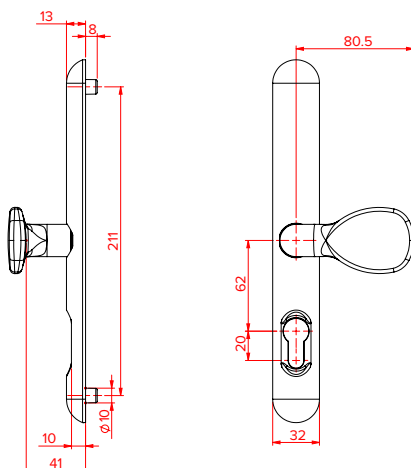

SWEET DOOR HANDLES

Brisant Secure who supply us with our 3* high security Ultion cylinders have also designed a range of door furniture that is elegant as well as corrosion resistant.

The Ultion Sweet Furniture by Brisant-Secure boasts an 'edgeless' design that carries through their portfolio of hardware.

- Available for REHAU Total70, REHAU Rio and Residence Collection doors
- Lever/ Lever and Lever/Pad Handles
- Layered with multiple coatings of brass and nickel for corrosion resistance.
- Over 8000 hours of salt water testing. 30x more time than required for the EN 1906:2012 corrosion standard.
- Manufacturer's 20 year Anti-corrosion guarantee (if registered directly with Brisant)
- Manufacturer's 10 year Mechanical Guarantee (if registered directly with Brisant)
- Colour options available: Black, Chrome, Gold, Rose Gold, Stainless Steel, Anthracite Grey, Satin and White.

For further assistance, call 01702 613733

www.climatec-windows.co.uk

11-14 Fletchers Square, Temple Farm Industrial Estate, Southend-on-Sea, Essex SS2 5RN