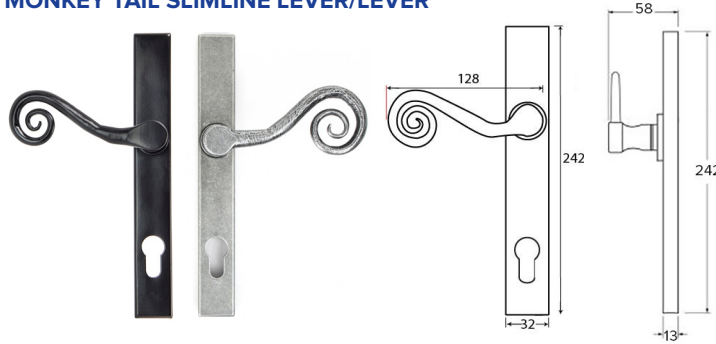

The high quality, hand-made, functional ironmongery promises to enhance both large and small building projects alike. And as these products are hand forged, each piece is unique. Not only suitable for our composite door range, these handles complement our flush doors and our REHAU Total70 collection of doors to create an authentic traditional appearance to the front of the home.

AVON SLIMLINE LEVER/LEVER

- Suitable for REHAU Total 70, REHAU Rio and Residence Collection doors
- Available in Black, Pewter, Aged Brass, Polished Brass, Aged Bronze, Polished Bronze, Polished Chrome and Polished Nickel finishes
- 212mm hole centre option only

COTTAGE SLIMLINE LEVER/LEVER

- Available in Black and Pewter finishes
- 212mm hole centre option only

MONKEY TAIL SLIMLINE LEVER/LEVER

- Suitable for REHAU Total 70 and Residence Collection doors only
- Available in Black and Pewter finishes
- 212mm hole centre option only