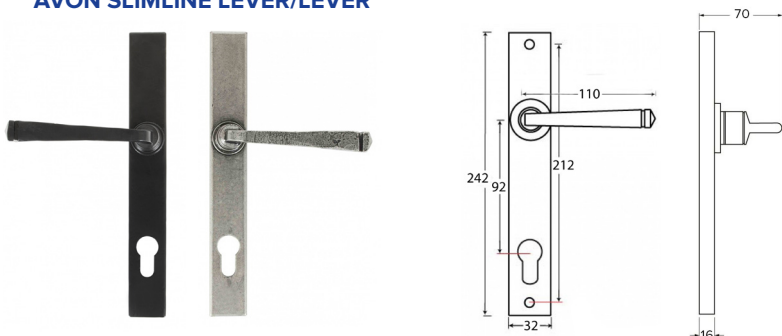

TRADITIONAL STYLED DOOR HANDLE

The high quality, hand-made, functional ironmongery promises to enhance both large and small building projects alike. And as these products are hand forged, each piece is unique. Not only suitable for our composite door range, these handles complement our flush doors and our REHAU Total70 collection of doors to create an authentic traditional appearance to the front of the home.

AVON SLIMLINE LEVER/LEVER

- Suitable for REHAU Total 70, REHAU Rio and Residence Collection doors
- Available in Black, Pewter, Aged Brass, Polished Brass, Aged Bronze, Polished Bronze, Polished Chrome and Polished Nickel finishes
- 212mm hole centre option only