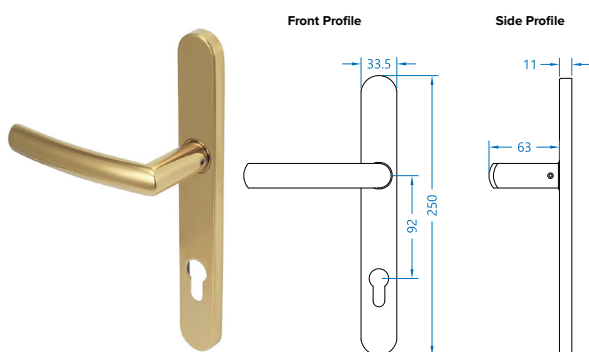

Lever Door Handle - JR095

- Available for REHAU Total70 and Residence Collection doors only
- Available in Satin Stainless Steel, Polished Stainless Steel and Polished Brass