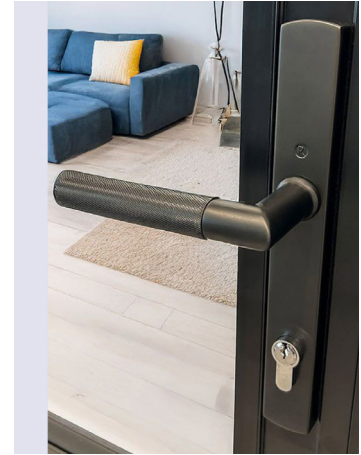

REGAL KNURLED DOOR HANDLES

- Available for REHAU Total70, REHAU Rio and Residence Collection doors
- Inline door handle with classic textured crosshatch grip.
- Perfect design for Heritage styled doors
- Matching window handles to suit.
- Rigorously tested to guarantee performance and long-lasting durability
- Choice of 4 colour finishes - Matt Black, Satin Chrome, Antique Bronze and Gun Metal
- Sprung lever
- Cycle tested to 50,000 cycles

For further assistance, call 01702 613733

www.climatec-windows.co.uk

11-14 Fletchers Square, Temple Farm Industrial Estate, Southend-on-Sea, Essex SS2 5RN