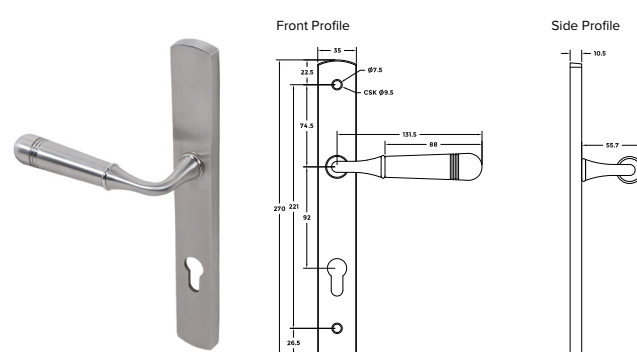

Opera Lever Door Handle on Backplate - TBH095

- Available for REHAU Total70, REHAU Rio and Residence Collection doors
- Available in Polished Stainless Steel, Satin Stainless Steel, Satin Brass and Matt Black

For further assistance, call 01702 613733

www.climatec-windows.co.uk

11-14 Fletchers Square, Temple Farm Industrial Estate, Southend-on-Sea, Essex SS2 5RN