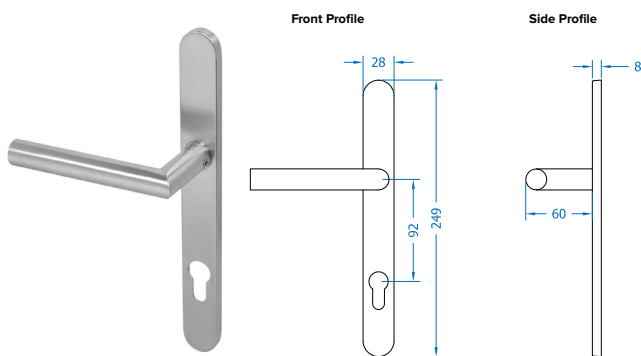

BLU™ STAINLESS STEEL DOOR HANDLE ON BACKPLATE

Coastal Group's contemporary door furniture includes sleek lever handles which look fabulous on aluminium and upvc doors.

- Manufactured from 316 Marine Grade Stainless Steel
- Ideal for use where corrosion levels are high such as city or coastal environments and with acidic timber
- Part of a suited range of hardware including matching window handle

COASTAL

Mitre Lever Door Handle on Backplate (Unsprung) - KM070

- Available for REHAU Total70 and Residence Collection doors only
- Available in Satin Stainless Steel and Matt Black