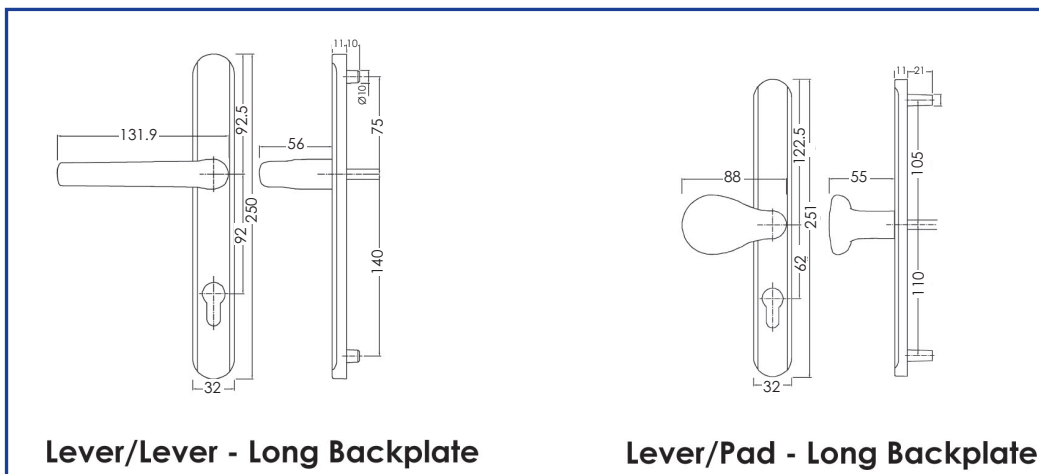

ALPHA DOOR HANDLE

The Alpha door handle has been designed to complement the Alpha espangollette casement window handles with good looks, long life and a comfortable feel in mind.

- Available for REHAU Total70, REHAU Rio and Residence Collection doors
- Available as Lever/Lever or Lever/Pad
- Six colours available to match the Alpha suite of window and door furniture
- Standard finishes are white, PVD gold, polished chrome, satin, Enduro steel and black.
- Cylinder hole flange gives additional security and eliminates gap around cylinder cut out.

Lever/Lever - Long Backplate

Lever/Pad - Long Backplate

For further assistance, call 01702 613733

www.climatec-windows.co.uk

11-14 Fletchers Square, Temple Farm Industrial Estate, Southend-on-Sea, Essex SS2 5RN