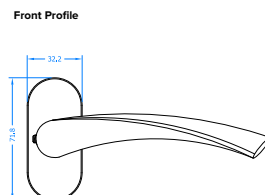

Wing Door Lever Handle On Oval Rose - WH990

- Available in Satin Stainless Steel

For further assistance, call 01702 613733

www.climatec-windows.co.uk

11-14 Fletchers Square, Temple Farm Industrial Estate, Southend-on-Sea, Essex SS2 5RN