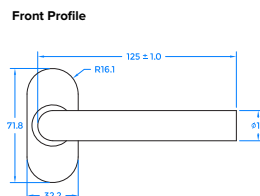

Solid Mitre Door Lever Handle On Oval Rose - KM960

- Available in Satin Stainless Steel, Polished Stainless Steel and Matt Black