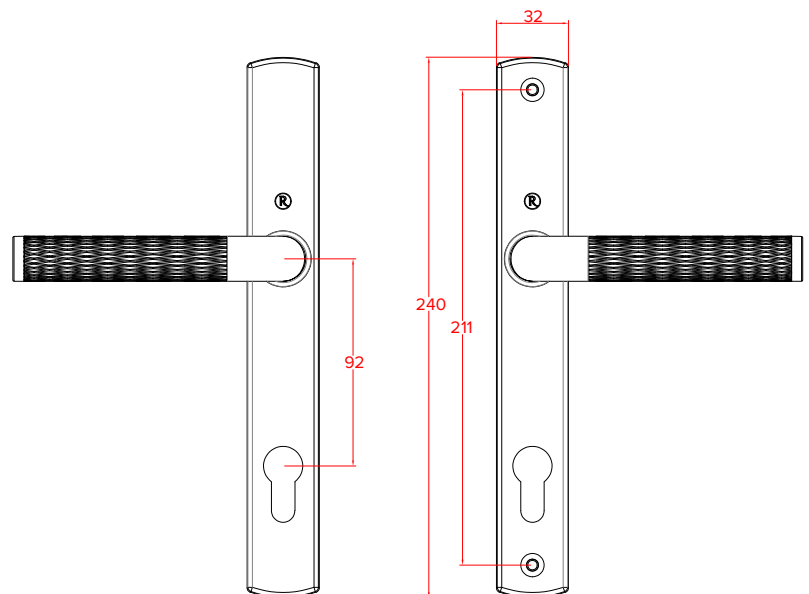

For further assistance, call 01702 613733

www.climatec-windows.co.uk

11-14 Fletchers Square, Temple Farm Industrial Estate, Southend-on-Sea, Essex SS2 5RN

REGAL KNURLED DOOR HANDLES

- Available for REHAU Total70, REHAU Rio and Residence Collection doors
- Inline door handle with classic textured crosshatch grip.
- Perfect design for Heritage styled doors
- Matching window handles to suit.
- Rigorously tested to guarantee performance and long-lasting durability
- Choice of 4 colour finishes - Matt Black, Satin Chrome, Antique Bronze and Gun Metal
- Sprung lever
- Cycle tested to 50,000 cycles