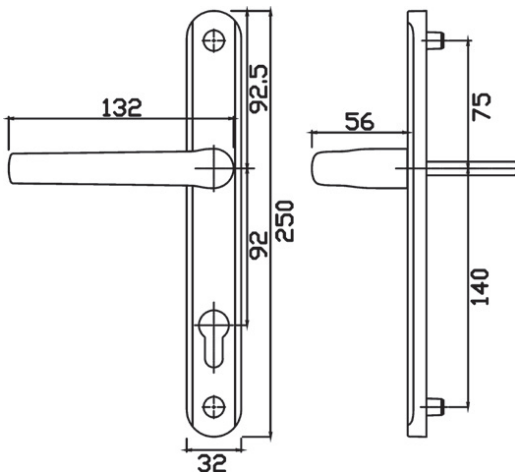

For further assistance, call 01702 613733

www.climatec-windows.co.uk

11-14 Fletchers Square, Temple Farm Industrial Estate, Southend-on-Sea, Essex SS2 5RN