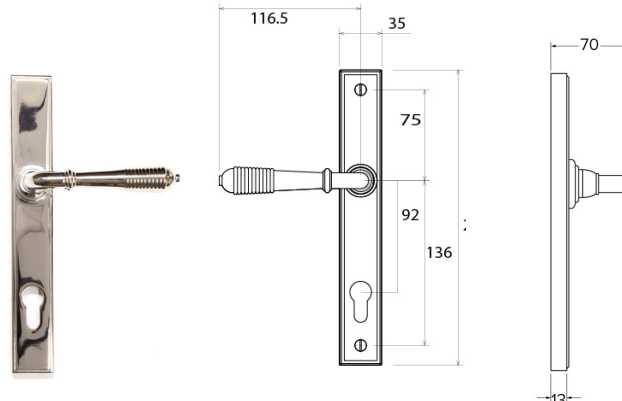

REEDED LEVER/LEVER

For further assistance, call 01702 613733

www.climatec-windows.co.uk

11-14 Fletchers Square, Temple Farm Industrial Estate, Southend-on-Sea, Essex SS2 5RN