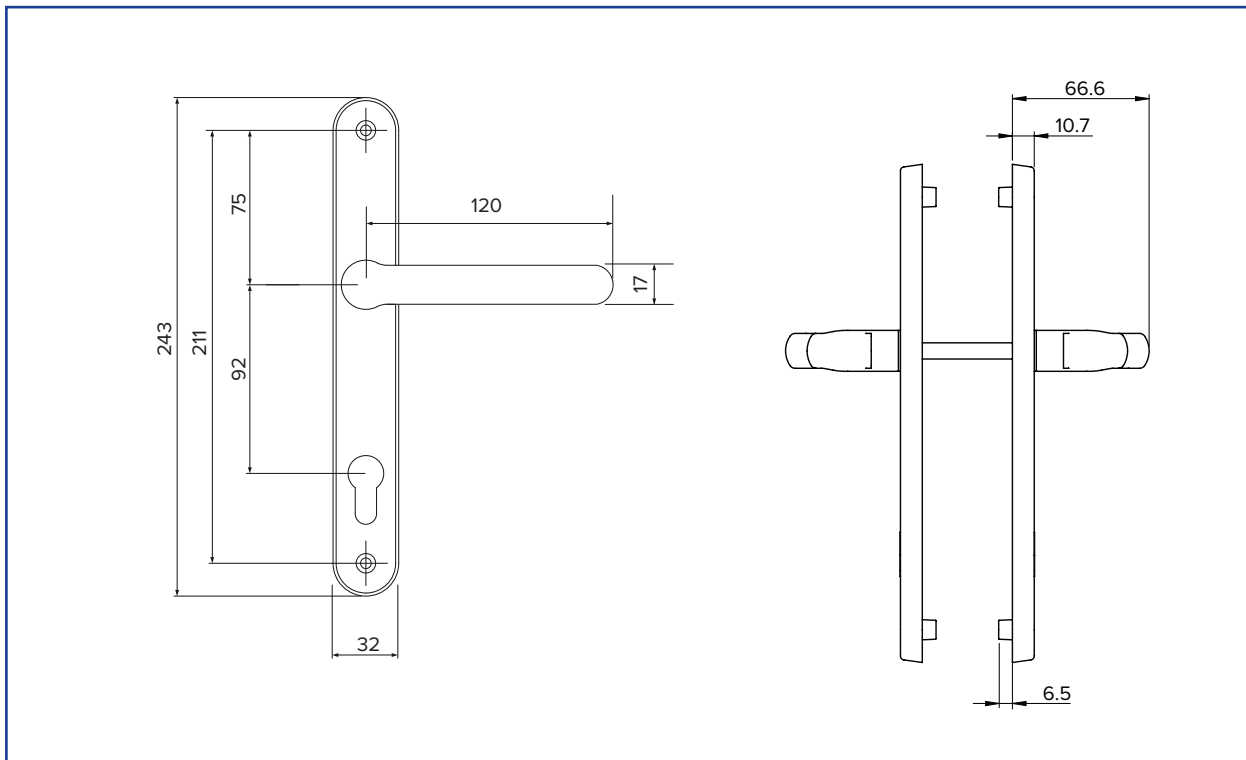

TECHNICAL PERFORMANCE

Corrosion resistance - Meets the requirements of BS EN 1670:2007 Grade 5 (480 hours)

Operation - Endurance tested in excess of 200,000 cycles