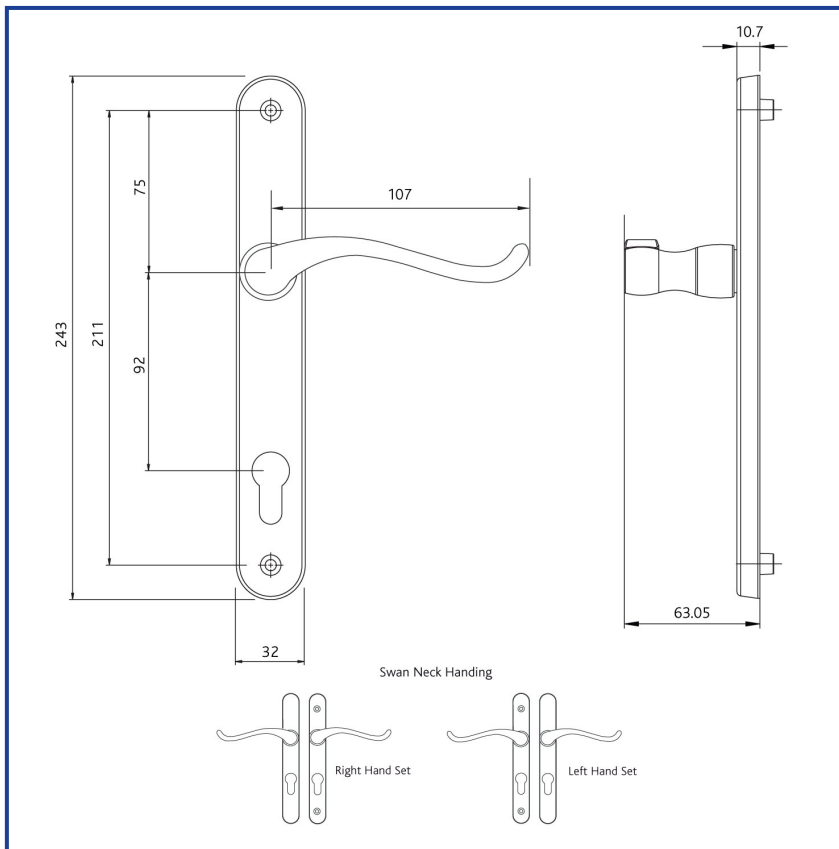

SCROLLED DOOR HANDLE

- Available for REHAU Total70, REHAU Rio and Residence Collection doors
- Solid die cast Zinc construction with heavy duty spring cassette.
- Sculpted ergonomic lever design for easy grip with consistent 90 degree lever return.
- Colour co-ordinated screw heads.
- Colours available - Chrome, Satin, Bronze, Gold, Graphite, Antique Black and White

TECHINICAL INFORMATION

Corrosion resistance - Meets the requirements of BS EN 1670:2007 Grade 5 (480 hours)

Operation - Endurance tested in excess of 200,000 cycles

Performance - Tested to meet the requirements of PAS24

MATERIAL SPECIFICATION

- ❖ Handle Grip and Backplate - High quality Zinc for all finishes
- ❖ Coatings - Hardex Chrome, Hardex Satin, Hardex Bronze, Hardex Gold, Hardex Graphite*, Antique Black and White
- ❖ Cylinder - Euro Cylinder, 92mm PZ
- ❖ Screws - Machine screws with colour co-ordinated heads for handle.

BALMORAL (LONG BACK PLATE)

For further assistance, call 01702 613733

www.climatec-windows.co.uk

11-14 Fletchers Square, Temple Farm Industrial Estate, Southend-on-Sea, Essex SS2 5RN