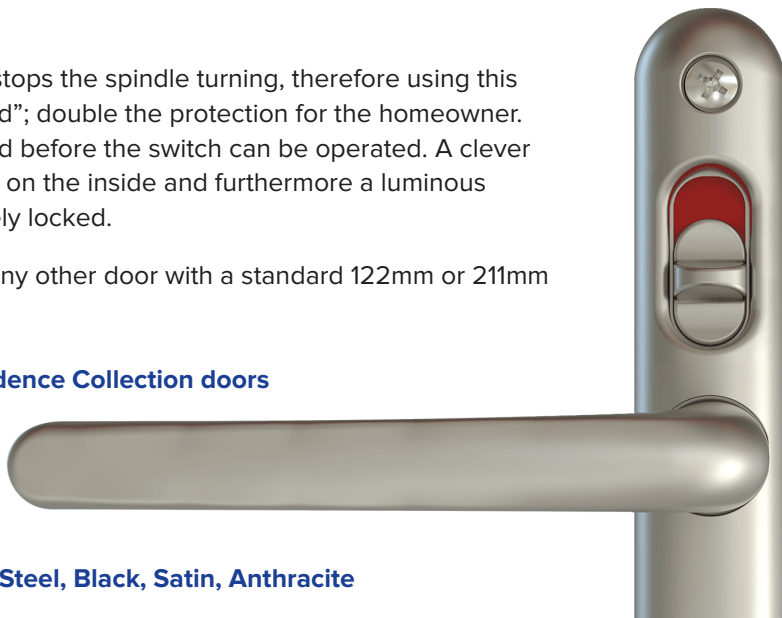

SWEET LOCK LOCK SECURITY DOOR HANDLE

For added protection and increased security for your doors, Climatec have added the Lock Lock security handle to their hardware collection.

The Lock Lock security handle's patented lock-block stops the spindle turning, therefore using this security handle means the home is "locked and locked"; double the protection for the homeowner. The handle must be turned up and the hooks engaged before the switch can be operated. A clever switch on the handle also removes the need for a key on the inside and furthermore a luminous indicator lets you know that the door is indeed securely locked.

The Lock Lock fits all PVC and composite doors and any other door with a standard 122mm or 211mm handle set.

- Available for REHAU Total70, REHAU Rio and Residence Collection doors
- Patented Design
- The handle can be retro-fitted
- Available as Lever/Lever or Lever/Pad
- Colours available - White, Gold, Chrome, Stainless Steel, Black, Satin, Anthracite Grey and Rose Gold
- Option available for external handle without a cylinder for doors that are never locked from the outside.

For further assistance, call 01702 613733

www.climatec-windows.co.uk

11-14 Fletchers Square, Temple Farm Industrial Estate, Southend-on-Sea, Essex SS2 5RN