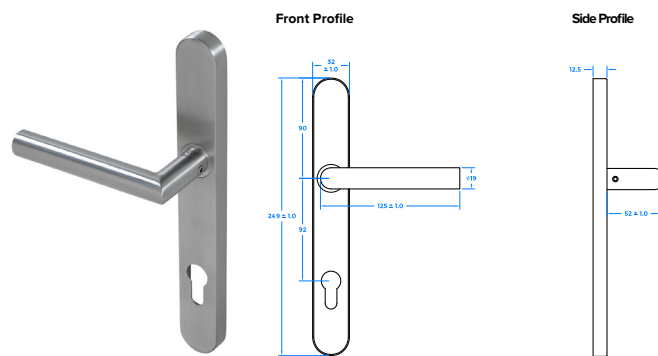

Mitre Lever Door Handle (Dual Sprung) - KM078

- Available for REHAU Total70 and Residence Collection doors only
- Available in Satin Stainless Steel, Polished Stainless Steel and Matt Black