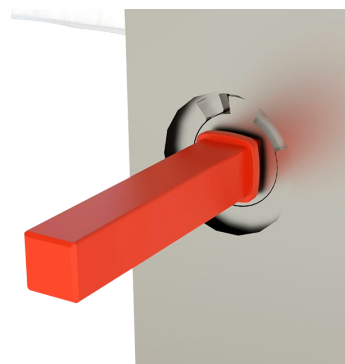

SWEET LOCK LOCK SECURITY DOOR HANDLE

For added protection and increased security for your doors, Climatec have added the Lock Lock security handle to their hardware collection.

The Lock Lock security handle's patented lock-block stops the spindle turning, therefore using this security handle means the home is "locked and locked"; double the protection for the homeowner. The handle must be turned up and the hooks engaged before the switch can be operated. A clever switch on the handle also removes the need for a key on the inside and furthermore a luminous indicator lets you know that the door is indeed securely locked.

The Lock Lock fits all PVC and composite doors and any other door with a standard 122mm or 211mm handle set.

- Available for REHAU Total70, REHAU Rio and Residence Collection doors
- Patented Design
- The handle can be retro-fitted
- Available as Lever/Lever or Lever/Pad
- Colours available - White, Gold, Chrome, Stainless Steel, Black, Satin, Anthracite Grey and Rose Gold
- Option available for external handle without a cylinder for doors that are never locked from the outside.

For further assistance, call 01702 613733

www.climatec-windows.co.uk

11-14 Fletchers Square, Temple Farm Industrial Estate, Southend-on-Sea, Essex SS2 5RN