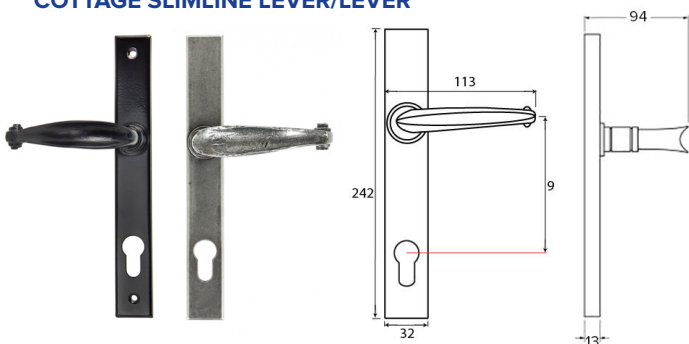

COTTAGE SLIMLINE LEVER/LEVER

- Available in Black and Pewter finishes
- 212mm hole centre option only