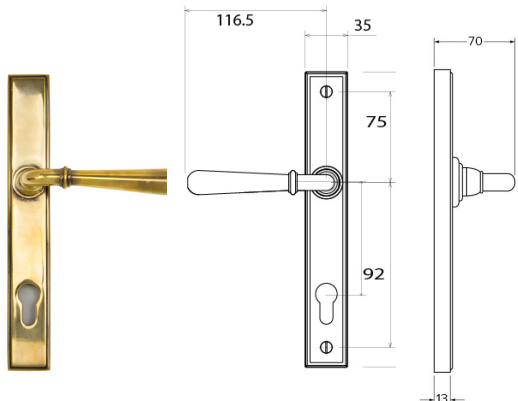

NEWBURY LEVER/LEVER

- Suitable for REHAU Total 70, REHAU Rio and Residence Collection doors
- Available in Black*, Pewter*, Aged Brass, Polished Brass, Aged Bronze, Polished Bronze, Polished Chrome, Polished Nickel
- *not available for the Reeded Handles