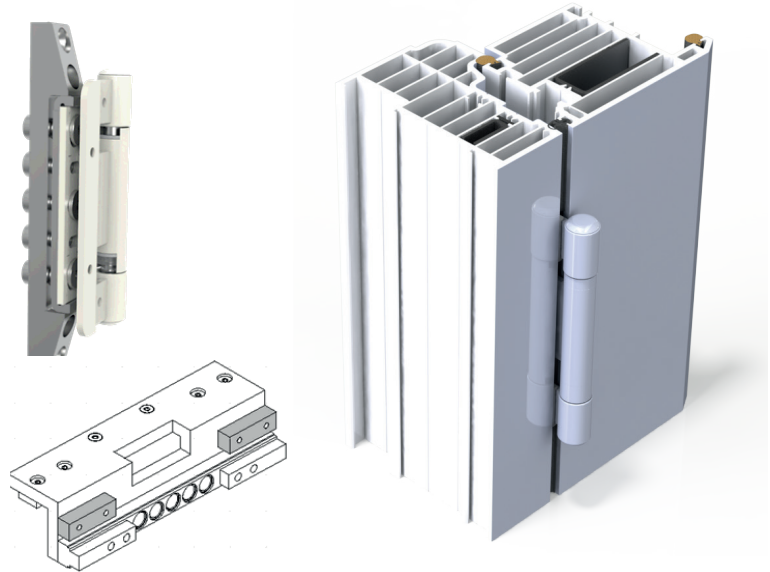

For further assistance, call 01702 613733

www.climatec-windows.co.uk

11-14 Fletchers Square, Temple Farm Industrial Estate, Southend-on-Sea, Essex SS2 5RN

SFS DOOR HINGE - FOR REHAU RIO OPEN OUT DOORS

- SFS Dynamic 3D for REHAU profile groove
- Only 3 hinges per sash required.
- Fully adjustable
 - Horizontal +/-3mm
 - Height -2mm / +6mm
 - Compression +/-2mm
- PAS 24 tested
- Available in black or white

For further assistance, call 01702 613733

www.climatec-windows.co.uk

11-14 Fletchers Square, Temple Farm Industrial Estate, Southend-on-Sea, Essex SS2 5RN

SFS DOOR HINGE - FOR RESIDENCE OPEN OUT DOORS

The Residence Collection have partnered with hardware supplier SFS to bring you a dedicated 3D hinge for their Open Out Flush Door.

Each sash will only need 3 of these bespoke hinges which are fully adjustable and available in Matt Black and White.

- PAS 24 tested
- Only 3 hinges required per sash
- Bespoke hinge dedicated to Residence Open Out Door Sash
- No hinge protectors required for PAS24
- Fully adjustable
 - Horizontal +/-3mm
 - Height -2mm / +6mm
 - Compression +/-2mm
- Available in black or white.