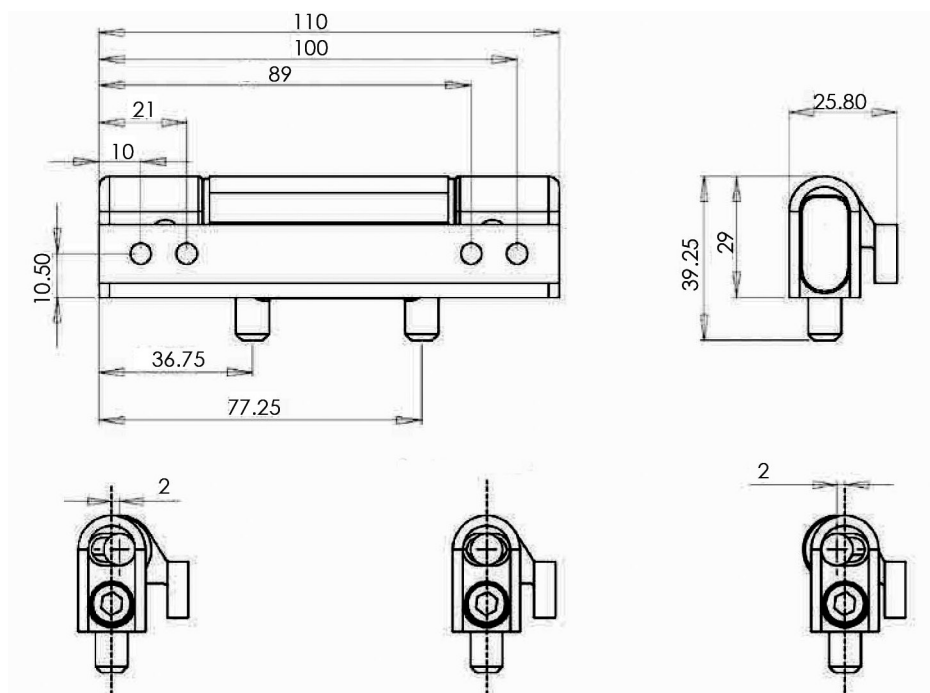

MATERIAL: Made of extruded aluminium

FASTENING METHODS: Direct screw connection in frame and door

ADJUSTABILITY: Without raising or removing the door adjustable in 6 directions

Horizontal adjustment ± 5 mm

FLAT OR BEVELLED EDGE SASH

- ❖ Adjustable to ensure optimal weather tightness and easy set-up
- ❖ Two way adjustable ($\pm 2\text{mm}$ lateral, $+4\text{mm}$ vertical) and can be achieved without removing door leaf
- ❖ Steel hinge pin
- ❖ 80kg maximum sash weight (3 hinges)
- ❖ Available in white and brown finishes

Door Butt Hinge for Flat Edge Sash

Door Butt Hinge for Bevelled Edge Sash

For further assistance, call 01702 613733

www.climatec-windows.co.uk

11-14 Fletchers Square, Temple Farm Industrial Estate, Southend-on-Sea, Essex SS2 5RN