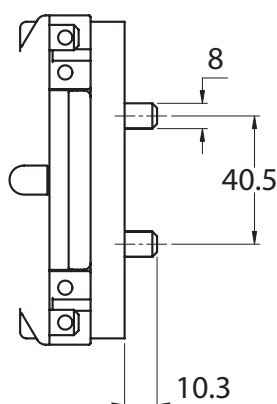

SIGMA DOOR HYBRID HINGE - FOR REHAU DOORS

The Sigma hybrid hinge is ideal for rebated PVCu doors. The hinge provides a more traditional look than a typical flag hinge and is also available in a wide variety of colours.

- Security hinge specifically designed to exceed the requirements of PAS24
- Offers full 3D adjustment
- Compact design offers unrivalled strength, yet maintains slim sightliness with no evidence of drop
- Over rebate fixings into 8mm bosses provide exceptional security and stability
- Additional security screw to prevent tampering on externally hung doors
- Tested to 80kg sash weight using only 2 hinges
- 15 colour options available
- Suits inward and outward opening doors
- 10 year mechanical guarantee

* ALSO AVAILABLE IN TAN AND BROWN (NOT PICTURED)

MATERIAL SPECIFICATION

Quality Zinc die cast construction incorporating stainless steel hinge pin

For further assistance, call 01702 613733

www.climatec-windows.co.uk

11-14 Fletchers Square, Temple Farm Industrial Estate, Southend-on-Sea, Essex SS2 5RN