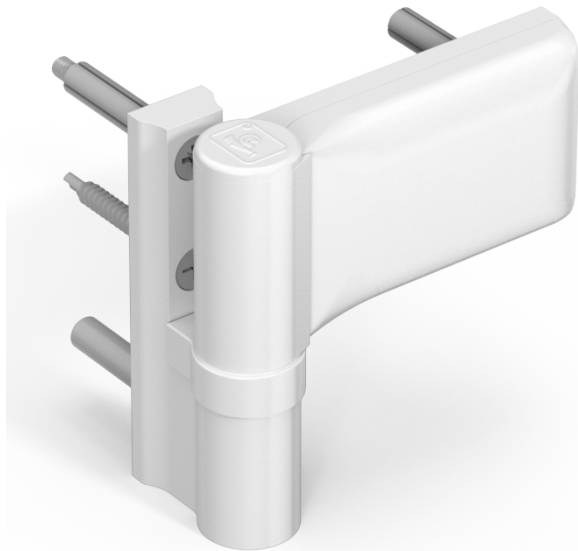

- ❖ 3-way adjustable flag hinge; ± 5 mm lateral adjustment, ± 2 mm height adjustment
- ❖ Security cover plate for external doors as standard
- ❖ PAS 24 compliant
- ❖ 100kg load bearing hinge

Available in 4 colour finishes -
White, Brown, Gold and Chrome

For further assistance, call 01702 613733

www.climatec-windows.co.uk

11-14 Fletchers Square, Temple Farm Industrial Estate, Southend-on-Sea, Essex SS2 5RN

DR HAHN PANIC DOOR HINGE

The Dr Hahn Hinge is CE Marked for use with panic doors. Dr Hahn only uses top quality materials and incorporates what you would expect from a modern hinge: effortless 6 dimensional adjustability, timeless design and easy installation.

- CE certified according to EN 1935:2002, hinge class 13
- Same appearance retained after adjustment
- Can be used on left or right
- Bearing point maintenance-free
- Snug fit of all bearing and guide elements
- Efficient alignment, all adjustments can be carried out by a single person