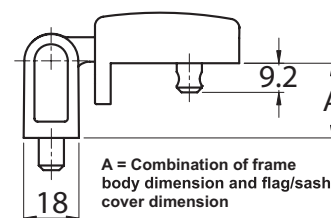

SIGMA DOOR HYBRID HINGE - FOR REHAU DOORS

The Sigma hybrid hinge is ideal for rebated PVCu doors. The hinge provides a more traditional look than a typical flag hinge and is also available in a wide variety of colours.

- Security hinge specifically designed to exceed the requirements of PAS24
- Offers full 3D adjustment
- Compact design offers unrivalled strength, yet maintains slim sightliness with no evidence of drop
- Over rebate fixings into 8mm bosses provide exceptional security and stability
- Additional security screw to prevent tampering on externally hung doors
- Tested to 80kg sash weight using only 2 hinges
- 15 colour options available
- Suits inward and outward opening doors
- 10 year mechanical guarantee

* ALSO AVAILABLE IN TAN AND BROWN (NOT PICTURED)

MATERIAL SPECIFICATION

Quality Zinc die cast construction incorporating stainless steel hinge pin

For further assistance, call 01702 613733

www.climatec-windows.co.uk

11-14 Fletchers Square, Temple Farm Industrial Estate, Southend-on-Sea, Essex SS2 5RN