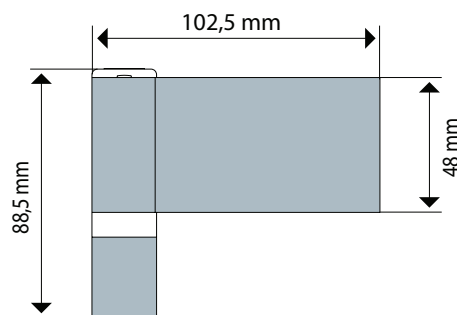

For further assistance, call 01702 613733

www.climatec-windows.co.uk

11-14 Fletchers Square, Temple Farm Industrial Estate, Southend-on-Sea, Essex SS2 5RN

DR HAHN PANIC DOOR HINGE

The Dr Hahn Hinge is CE Marked for use with panic doors. Dr Hahn only uses top quality materials and incorporates what you would expect from a modern hinge: effortless 6 dimensional adjustability, timeless design and easy installation.

- CE certified according to EN 1935:2002, hinge class 13
- Same appearance retained after adjustment
- Can be used on left or right
- Bearing point maintenance-free
- Snug fit of all bearing and guide elements
- Efficient alignment, all adjustments can be carried out by a single person

MATERIAL: Made of extruded aluminium

FASTENING METHODS: Direct screw connection in frame and door

ADJUSTABILITY: Without raising or removing the door adjustable in 6 directions

Horizontal adjustment ± 5 mm