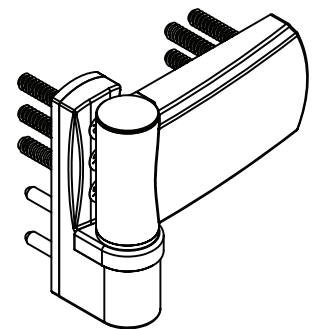

DOOR HINGES - VARIOUS

Inside:

- Sigma Door Flag Hinge
- Sigma Door Hybrid Hinge for Rehau Doors
- SFS Door Hinge for Rehau Rio Doors
- SFS Door Hinge for Residence Doors
- High Security Door Flag Hinge
- Dr Hahn Panic Door Hinge
- Door Butt Hinge for Rehau Doors

For further assistance, call 01702 613733

www.climatec-windows.co.uk

11-14 Fletchers Square, Temple Farm Industrial Estate, Southend-on-Sea, Essex SS2 5RN

SIGMA DOOR FLAG HINGE

The Sigma hinges has been styled to match our door furniture and is designed to comply with BS EN 1935, Single-Axis Hinges. They are also capable of meeting the requirements of PAS24:2012 (Enhanced Security Performance for Single Door Assemblies).

Door Flag Hinges

- Quality flag hinge for rebated doors with upstand heights between 13.5mm and 25.5mm
- Available in six colour options - white, brown, tan, black, polished gold and polished chrome
- Tested to achieve corrosion resistance of grade 5, BS EN 1670
- Able to carry sashes of 80kg with two hinges, or 120kg with three.
- Allows up to 190° opening angle
- Full 3D adjustment
- Adjustment gap cover

- Security hinge specifically designed to exceed the requirements of PAS24
- Offers full 3D adjustment
- Compact design offers unrivalled strength, yet maintains slim sightliness with no evidence of drop
- Over rebate fixings into 8mm bosses provide exceptional security and stability
- Additional security screw to prevent tampering on externally hung doors
- Tested to 80kg sash weight using only 2 hinges
- 15 colour options available
- Suits inward and outward opening doors
- 10 year mechanical guarantee