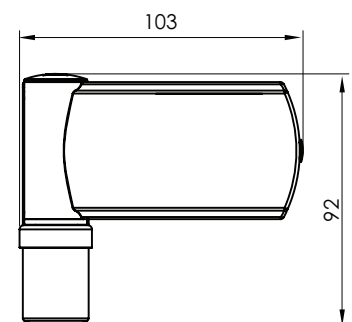

For further assistance, call 01702 613733

www.climatec-windows.co.uk

11-14 Fletchers Square, Temple Farm Industrial Estate, Southend-on-Sea, Essex SS2 5RN

SIGMA DOOR FLAG HINGE

The Sigma hinges has been styled to match our door furniture and is designed to comply with BS EN 1935, Single-Axis Hinges. They are also capable of meeting the requirements of PAS24:2012 (Enhanced Security Performance for Single Door Assemblies).

Door Flag Hinges

- Quality flag hinge for rebated doors with upstand heights between 13.5mm and 25.5mm
- Available in six colour options - white, brown, tan, black, polished gold and polished chrome
- Tested to achieve corrosion resistance of grade 5, BS EN 1670
- Able to carry sashes of 80kg with two hinges, or 120kg with three.
- Allows up to 190° opening angle
- Full 3D adjustment
- Adjustment gap cover