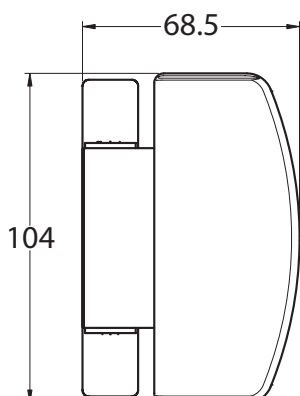

SIGMA DOOR HYBRID HINGE - FOR REHAU DOORS

The Sigma hybrid hinge is ideal for rebated PVCu doors. The hinge provides a more traditional look than a typical flag hinge and is also available in a wide variety of colours.

- Security hinge specifically designed to exceed the requirements of PAS24
- Offers full 3D adjustment
- Compact design offers unrivalled strength, yet maintains slim sightliness with no evidence of drop
- Over rebate fixings into 8mm bosses provide exceptional security and stability
- Additional security screw to prevent tampering on externally hung doors
- Tested to 80kg sash weight using only 2 hinges
- 15 colour options available
- Suits inward and outward opening doors
- 10 year mechanical guarantee

* ALSO AVAILABLE IN TAN AND BROWN (NOT PICTURED)

MATERIAL SPECIFICATION

Quality Zinc die cast construction incorporating stainless steel hinge pin

For further assistance, call 01702 613733

www.climatec-windows.co.uk

11-14 Fletchers Square, Temple Farm Industrial Estate, Southend-on-Sea, Essex SS2 5RN