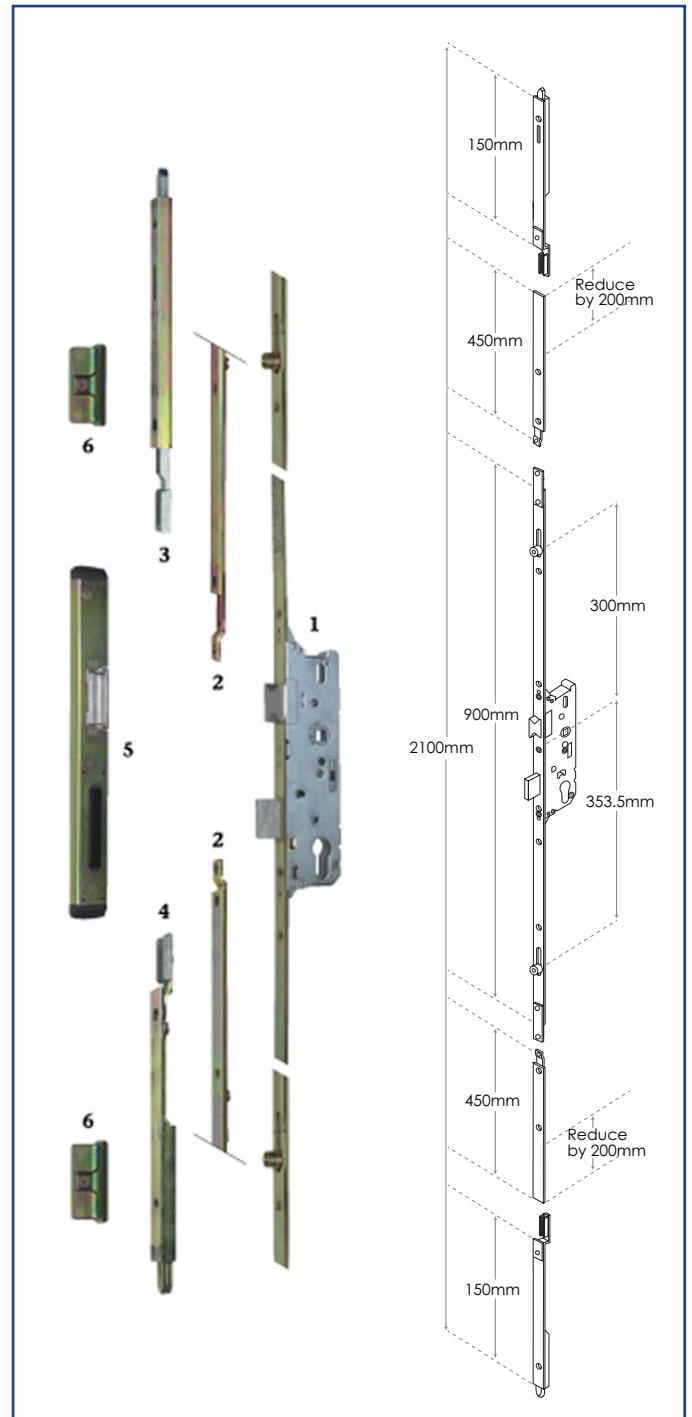

- Three piece lever operated key locking door bolt set
- 16mm wide steel flat faceplate
- Silver bichromate finish
- Enclosed zinc plated lockcase to suit lever and profile cylinder
- Top and bottom shootbolts designed to fit into slave door eurogroove prior to attaching false mullion
- Top and bottom shoot bolt throw - 19mm
- Top and bottom shoot bolt sealing pressure adjustable via profile related plates
- Profile related plates

To suit door rebate height 1660mm - 2120mm

For further assistance, call 01702 613733

www.climatec-windows.co.uk

11-14 Fletchers Square, Temple Farm Industrial Estate, Southend-on-Sea, Essex SS2 5RN

FUHR 2 HOOKS FRENCH DOOR LOCK

- Reversible latch
- Latch sealing pressure adjustable via profile related plates
- Adjustable roller cams +/- 1mm provide consistently smooth and reliable engagement into plates
- Roller cam travel 19mm
- Top and bottom shoot bolt throw - 19mm
- Top and bottom shoot bolts each prepared to receive single hook
- Steel hook bolt throw 20mm with lockout for strength and security
- Top and bottom shoot bolt sealing pressure adjustable via profile related plates
- Deadbolt throw - 20mm (Backset 35mm, 40mm)
- Multipoint function provides enhanced noise reduction and heat insulation
- Split spindle
- Profile related plates

For further assistance, call 01702 613733

www.climatec-windows.co.uk

11-14 Fletchers Square, Temple Farm Industrial Estate, Southend-on-Sea, Essex SS2 5RN

FUHR 2 CAMS FRENCH DOOR LOCK

- Reversible latch
- Latch sealing pressure adjustable via profile related plates
- Adjustable roller cams +/- 1mm provide consistently smooth and reliable engagement into plates
- Roller cam travel 19mm
- Top and bottom shoot bolt throw - 19mm
- Top and bottom shoot bolt sealing pressure adjustable via profile related plates
- Deadbolt throw - 20mm (Backset 35mm, 40mm)
- Multipoint function provides enhanced noise reduction and heat insulation
- Split spindle
- Profile related plates