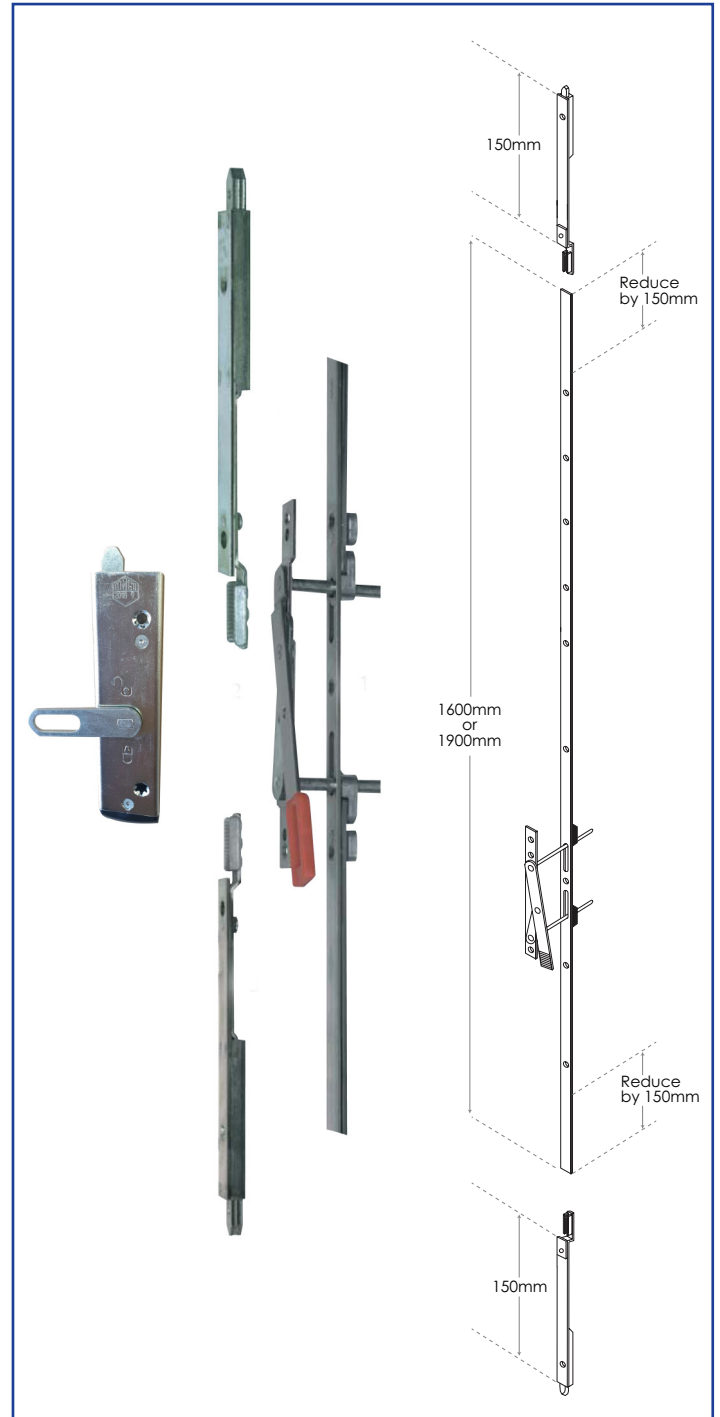

FINGER BOLTS

- Profile specific for REHAU and Calibre
- Shoot bolt throw 20mm

SECOND SASH BOLT

- Top and bottom shoot bolt throw - 18mm
- Top and bottom shoot bolt sealing pressure adjustable via profile related plates
- Profile related plates

To suit door rebate height 1600mm - 2200mm

For further assistance, call 01702 613733

www.climatec-windows.co.uk

11-14 Fletchers Square, Temple Farm Industrial Estate, Southend-on-Sea, Essex SS2 5RN

FUHR PASSIVE FRENCH DOOR LOCK

- Three piece lever operated key locking door bolt set
- 16mm wide steel flat faceplate
- Silver bichromate finish
- Enclosed zinc plated lockcase to suit lever and profile cylinder
- Top and bottom shootbolts designed to fit into slave door eurogroove prior to attaching false mullion
- Top and bottom shoot bolt throw - 19mm
- Top and bottom shoot bolt sealing pressure adjustable via profile related plates
- Profile related plates

- Reversible latch
- Latch sealing pressure adjustable via profile related plates
- Adjustable roller cams +/- 1mm provide consistently smooth and reliable engagement into plates
- Roller cam travel 19mm
- Top and bottom shoot bolt throw - 19mm
- Top and bottom shoot bolts each prepared to receive single hook
- Steel hook bolt throw 20mm with lockout for strength and security
- Top and bottom shoot bolt sealing pressure adjustable via profile related plates
- Deadbolt throw - 20mm (Backset 35mm, 40mm)
- Multipoint function provides enhanced noise reduction and heat insulation
- Split spindle
- Profile related plates