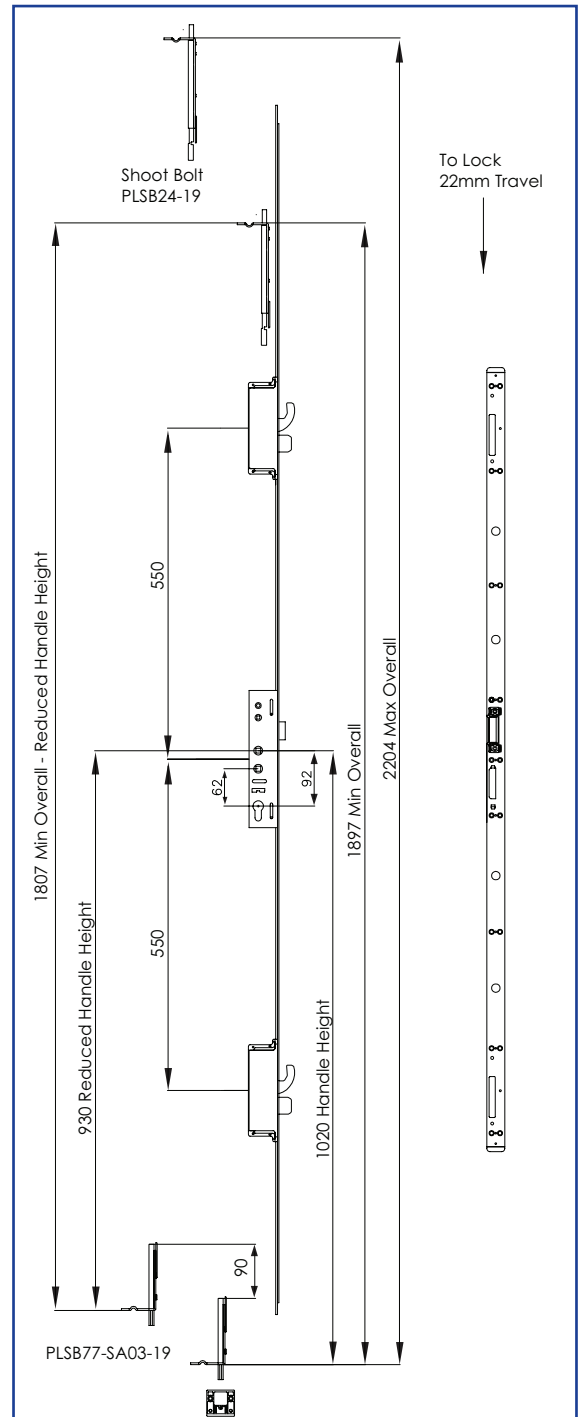

For further assistance, call 01702 613733

www.climatec-windows.co.uk

11-14 Fletchers Square, Temple Farm Industrial Estate, Southend-on-Sea, Essex SS2 5RN

YALE MANTIS 3 MULTI-POINT FRENCH DOOR LOCK

- High security french door system
- 25mm deep throw anti lift security hooks
- 22mm security compression bolts
- Key operated centre deadbolt
- Top and bottom shootbolts
- 35mm backset
- Sprung centre cases
- Industry standard PZ92mm centre case
- Stainless steel 16mm face plates
- British built

FINGER BOLTS

- Profile specific for REHAU and Calibre
- Shoot bolt throw 20mm

SECOND SASH BOLT

- Top and bottom shoot bolt throw - 18mm
- Top and bottom shoot bolt sealing pressure adjustable via profile related plates
- Profile related plates

- Three piece lever operated key locking door bolt set
- 16mm wide steel flat faceplate
- Silver bichromate finish
- Enclosed zinc plated lockcase to suit lever and profile cylinder
- Top and bottom shootbolts designed to fit into slave door eurogroove prior to attaching false mullion
- Top and bottom shoot bolt throw - 19mm
- Top and bottom shoot bolt sealing pressure adjustable via profile related plates
- Profile related plates