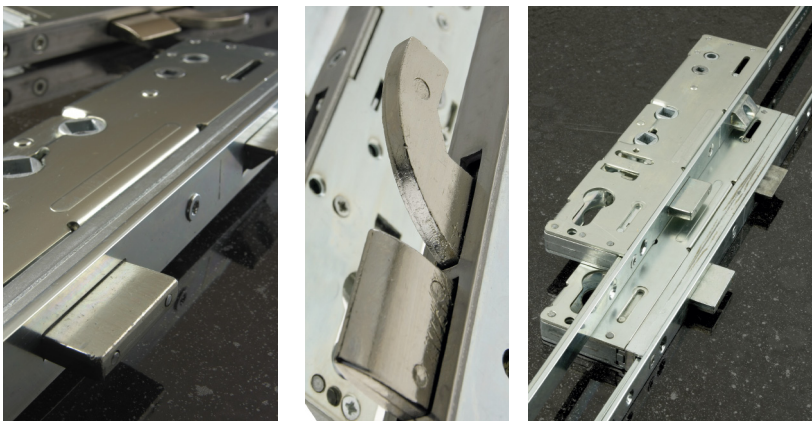

For further assistance, call 01702 613733

www.climatec-windows.co.uk

11-14 Fletchers Square, Temple Farm Industrial Estate, Southend-on-Sea, Essex SS2 5RN

YALE MANTIS 3 MULTI-POINT FRENCH DOOR LOCK

- High security french door system
- 25mm deep throw anti lift security hooks
- 22mm security compression bolts
- Key operated centre deadbolt
- Top and bottom shootbolts
- 35mm backset
- Sprung centre cases
- Industry standard PZ92mm centre case
- Stainless steel 16mm face plates
- British built

FINGER BOLTS

- Profile specific for REHAU and Calibre
- Shoot bolt throw 20mm

SECOND SASH BOLT

- Top and bottom shoot bolt throw - 18mm
- Top and bottom shoot bolt sealing pressure adjustable via profile related plates
- Profile related plates

- Three piece lever operated key locking door bolt set
- 16mm wide steel flat faceplate
- Silver bichromate finish
- Enclosed zinc plated lockcase to suit lever and profile cylinder
- Top and bottom shootbolts designed to fit into slave door eurogroove prior to attaching false mullion
- Top and bottom shoot bolt throw - 19mm
- Top and bottom shoot bolt sealing pressure adjustable via profile related plates
- Profile related plates

- Reversible latch
- Latch sealing pressure adjustable via profile related plates
- Adjustable roller cams +/- 1mm provide consistently smooth and reliable engagement into plates
- Roller cam travel 19mm
- Top and bottom shoot bolt throw - 19mm
- Top and bottom shoot bolts each prepared to receive single hook
- Steel hook bolt throw 20mm with lockout for strength and security
- Top and bottom shoot bolt sealing pressure adjustable via profile related plates
- Deadbolt throw - 20mm (Backset 35mm, 40mm)
- Multipoint function provides enhanced noise reduction and heat insulation
- Split spindle
- Profile related plates