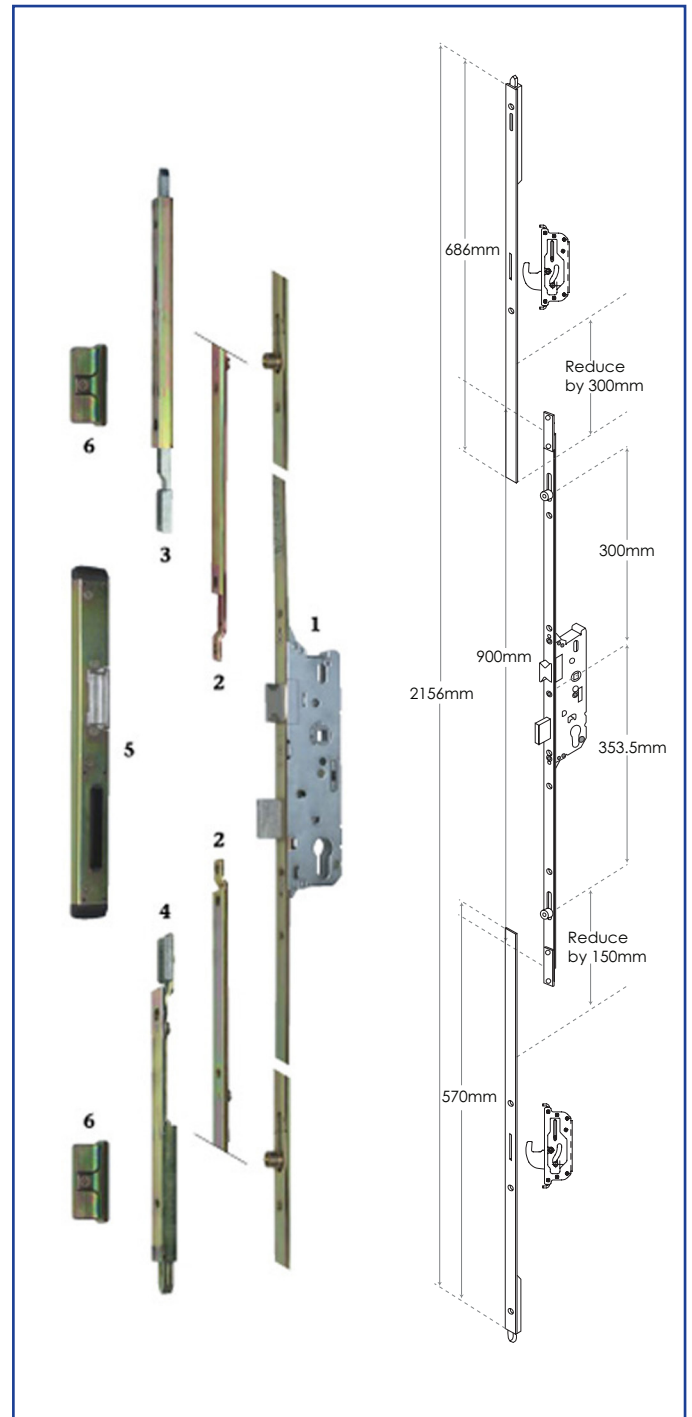

- Three piece lever operated key locking door bolt set
- 16mm wide steel flat faceplate
- Silver bichromate finish
- Enclosed zinc plated lockcase to suit lever and profile cylinder
- Top and bottom shootbolts designed to fit into slave door eurogroove prior to attaching false mullion
- Top and bottom shoot bolt throw - 19mm
- Top and bottom shoot bolt sealing pressure adjustable via profile related plates
- Profile related plates

To suit door rebate height 1660mm - 2120mm

For further assistance, call 01702 613733

www.climatec-windows.co.uk

11-14 Fletchers Square, Temple Farm Industrial Estate, Southend-on-Sea, Essex SS2 5RN

FUHR 2 HOOKS FRENCH DOOR LOCK

- Reversible latch
- Latch sealing pressure adjustable via profile related plates
- Adjustable roller cams +/- 1mm provide consistently smooth and reliable engagement into plates
- Roller cam travel 19mm
- Top and bottom shoot bolt throw - 19mm
- Top and bottom shoot bolts each prepared to receive single hook
- Steel hook bolt throw 20mm with lockout for strength and security
- Top and bottom shoot bolt sealing pressure adjustable via profile related plates
- Deadbolt throw - 20mm (Backset 35mm, 40mm)
- Multipoint function provides enhanced noise reduction and heat insulation
- Split spindle
- Profile related plates

For further assistance, call 01702 613733

www.climatec-windows.co.uk

11-14 Fletchers Square, Temple Farm Industrial Estate, Southend-on-Sea, Essex SS2 5RN

FUHR 2 CAMS FRENCH DOOR LOCK

- Reversible latch
- Latch sealing pressure adjustable via profile related plates
- Adjustable roller cams +/- 1mm provide consistently smooth and reliable engagement into plates
- Roller cam travel 19mm
- Top and bottom shoot bolt throw - 19mm
- Top and bottom shoot bolt sealing pressure adjustable via profile related plates
- Deadbolt throw - 20mm (Backset 35mm, 40mm)
- Multipoint function provides enhanced noise reduction and heat insulation
- Split spindle
- Profile related plates