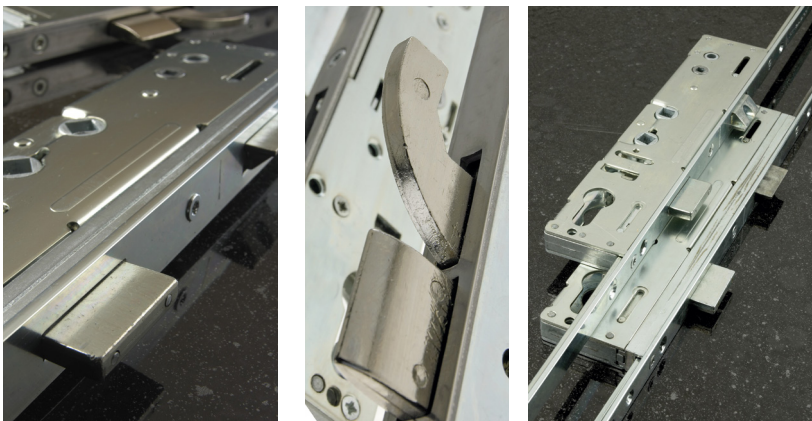

www.climatec-windows.co.uk

11-14 Fletchers Square, Temple Farm Industrial Estate, Southend-on-Sea, Essex SS2 5RN

YALE MANTIS 3 MULTI-POINT FRENCH DOOR LOCK

- High security french door system
- 25mm deep throw anti lift security hooks
- 22mm security compression bolts
- Key operated centre deadbolt
- Top and bottom shootbolts
- 35mm backset
- Sprung centre cases
- Industry standard PZ92mm centre case
- Stainless steel 16mm face plates
- British built

For further assistance, call 01702 613733

www.climatec-windows.co.uk

11-14 Fletchers Square, Temple Farm Industrial Estate, Southend-on-Sea, Essex SS2 5RN

FUHR PASSIVE FRENCH DOOR LOCK

- Three piece lever operated key locking door bolt set
- 16mm wide steel flat faceplate
- Silver bichromate finish
- Enclosed zinc plated lockcase to suit lever and profile cylinder
- Top and bottom shootbolts designed to fit into slave door eurogroove prior to attaching false mullion
- Top and bottom shoot bolt throw - 19mm
- Top and bottom shoot bolt sealing pressure adjustable via profile related plates
- Profile related plates

- Reversible latch
- Latch sealing pressure adjustable via profile related plates
- Adjustable roller cams +/- 1mm provide consistently smooth and reliable engagement into plates
- Roller cam travel 19mm
- Top and bottom shoot bolt throw - 19mm
- Top and bottom shoot bolts each prepared to receive single hook
- Steel hook bolt throw 20mm with lockout for strength and security
- Top and bottom shoot bolt sealing pressure adjustable via profile related plates
- Deadbolt throw - 20mm (Backset 35mm, 40mm)
- Multipoint function provides enhanced noise reduction and heat insulation
- Split spindle
- Profile related plates