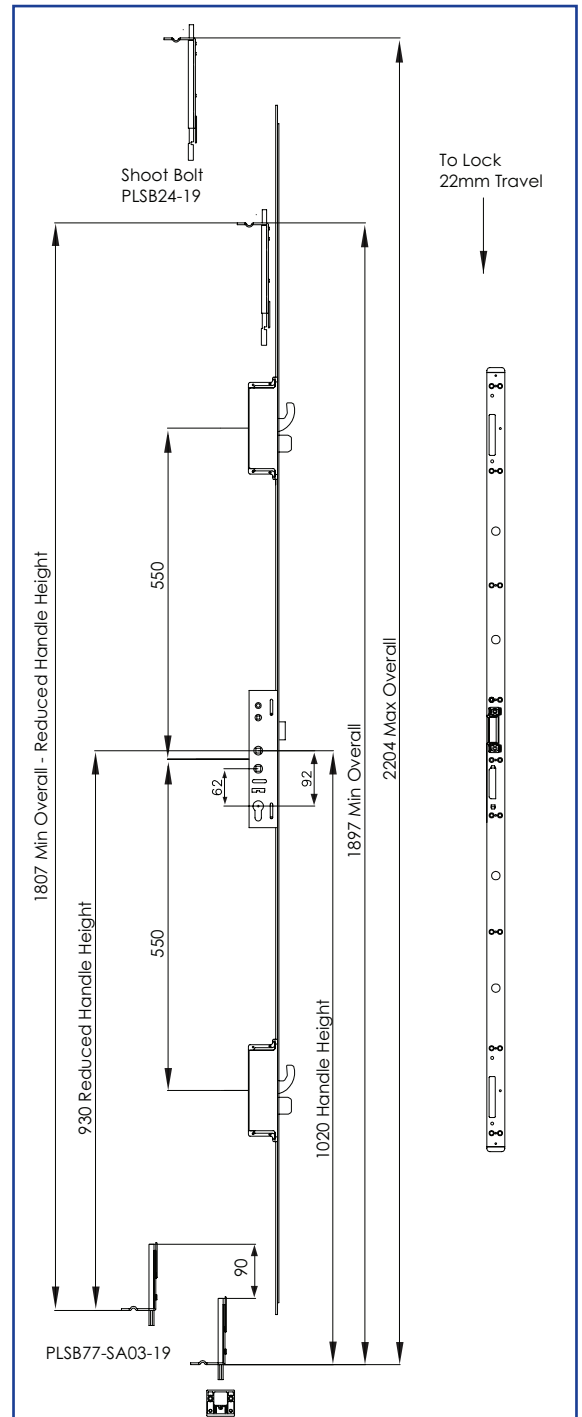

www.climatec-windows.co.uk

11-14 Fletchers Square, Temple Farm Industrial Estate, Southend-on-Sea, Essex SS2 5RN

YALE MANTIS 3 MULTI-POINT FRENCH DOOR LOCK

- High security french door system
- 25mm deep throw anti lift security hooks
- 22mm security compression bolts
- Key operated centre deadbolt
- Top and bottom shootbolts
- 35mm backset
- Sprung centre cases
- Industry standard PZ92mm centre case
- Stainless steel 16mm face plates
- British built

For further assistance, call **01702 613733**

www.climatec-windows.co.uk

11-14 Fletchers Square, Temple Farm Industrial Estate, Southend-on-Sea, Essex SS2 5RN

FRENCH DOOR FINGERBOLT

FINGER BOLTS

- Profile specific for REHAU and Calibre
- Shoot bolt throw 20mm

For further assistance, call 01702 613733

www.climatec-windows.co.uk

11-14 Fletchers Square, Temple Farm Industrial Estate, Southend-on-Sea, Essex SS2 5RN

FUHR PASSIVE FRENCH DOOR LOCK

- Three piece lever operated key locking door bolt set
- 16mm wide steel flat faceplate
- Silver bichromate finish
- Enclosed zinc plated lockcase to suit lever and profile cylinder
- Top and bottom shootbolts designed to fit into slave door eurogroove prior to attaching false mullion
- Top and bottom shoot bolt throw - 19mm
- Top and bottom shoot bolt sealing pressure adjustable via profile related plates
- Profile related plates

- Reversible latch
- Latch sealing pressure adjustable via profile related plates
- Adjustable roller cams +/- 1mm provide consistently smooth and reliable engagement into plates
- Roller cam travel 19mm
- Top and bottom shoot bolt throw - 19mm
- Top and bottom shoot bolts each prepared to receive single hook
- Steel hook bolt throw 20mm with lockout for strength and security
- Top and bottom shoot bolt sealing pressure adjustable via profile related plates
- Deadbolt throw - 20mm (Backset 35mm, 40mm)
- Multipoint function provides enhanced noise reduction and heat insulation
- Split spindle
- Profile related plates