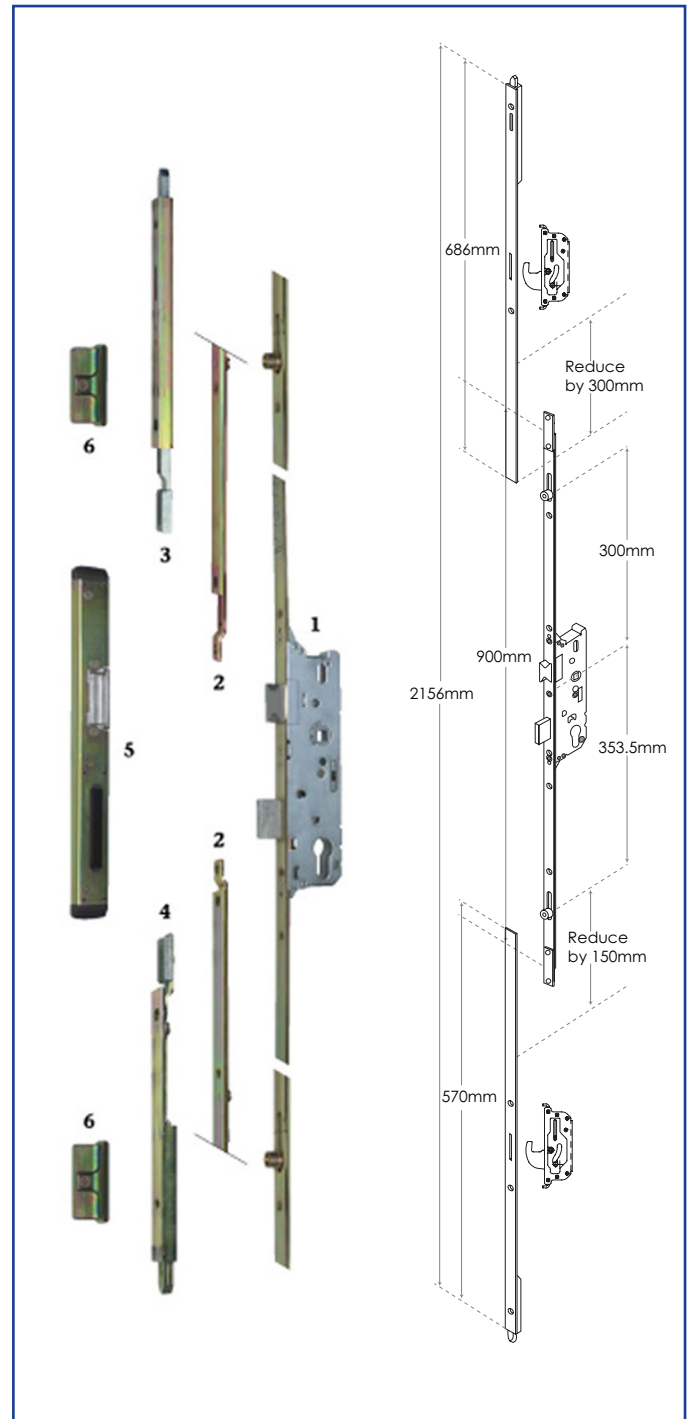

For further assistance, call 01702 613733

www.climatec-windows.co.uk

11-14 Fletchers Square, Temple Farm Industrial Estate, Southend-on-Sea, Essex SS2 5RN

FUHR PASSIVE FRENCH DOOR LOCK

- Three piece lever operated key locking door bolt set
- 16mm wide steel flat faceplate
- Silver bichromate finish
- Enclosed zinc plated lockcase to suit lever and profile cylinder
- Top and bottom shootbolts designed to fit into slave door eurogroove prior to attaching false mullion
- Top and bottom shoot bolt throw - 19mm
- Top and bottom shoot bolt sealing pressure adjustable via profile related plates
- Profile related plates

To suit door rebate height 1660mm - 2120mm

For further assistance, call 01702 613733

www.climatec-windows.co.uk

11-14 Fletchers Square, Temple Farm Industrial Estate, Southend-on-Sea, Essex SS2 5RN

FUHR 2 HOOKS FRENCH DOOR LOCK

- Reversible latch
- Latch sealing pressure adjustable via profile related plates
- Adjustable roller cams +/- 1mm provide consistently smooth and reliable engagement into plates
- Roller cam travel 19mm
- Top and bottom shoot bolt throw - 19mm
- Top and bottom shoot bolts each prepared to receive single hook
- Steel hook bolt throw 20mm with lockout for strength and security
- Top and bottom shoot bolt sealing pressure adjustable via profile related plates
- Deadbolt throw - 20mm (Backset 35mm, 40mm)
- Multipoint function provides enhanced noise reduction and heat insulation
- Split spindle
- Profile related plates