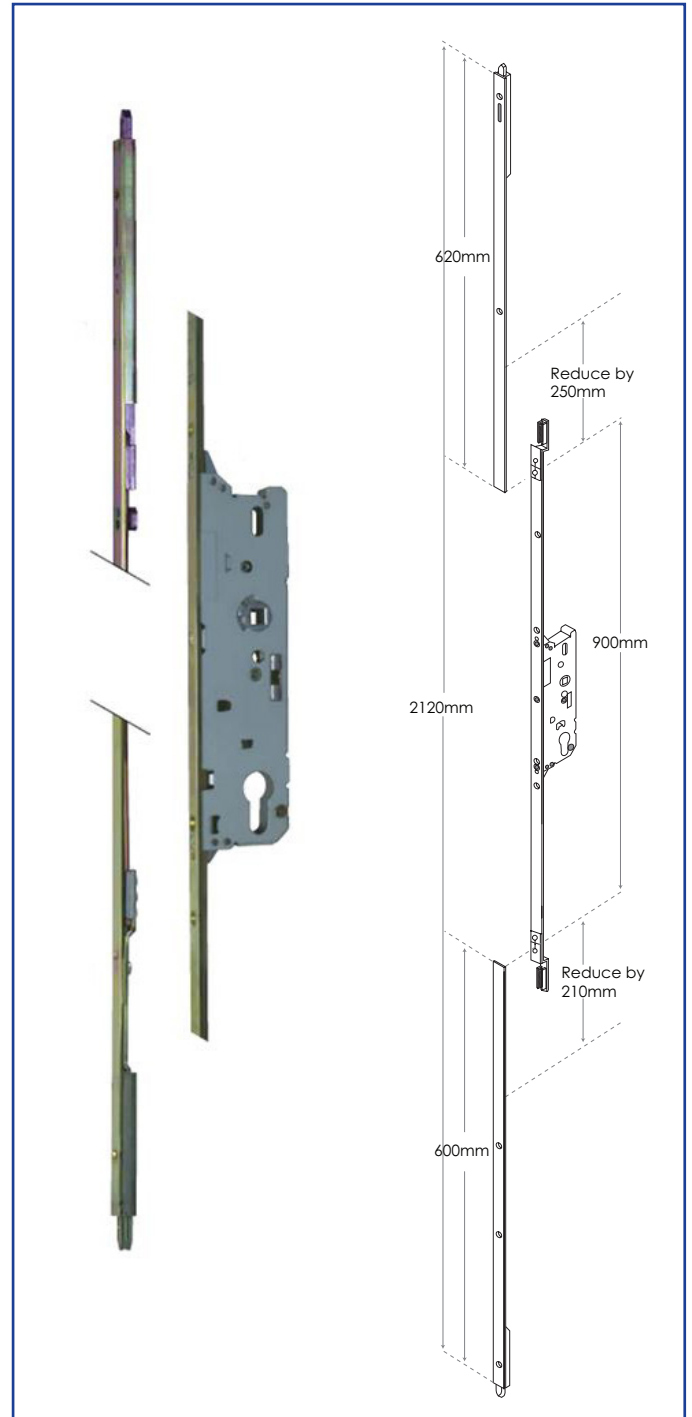

For further assistance, call **01702 613733**

www.climatec-windows.co.uk

11-14 Fletchers Square, Temple Farm Industrial Estate, Southend-on-Sea, Essex SS2 5RN

FRENCH DOOR FINGERBOLT

FINGER BOLTS

- Profile specific for REHAU and Calibre
- Shoot bolt throw 20mm

For further assistance, call 01702 613733

www.climatec-windows.co.uk

11-14 Fletchers Square, Temple Farm Industrial Estate, Southend-on-Sea, Essex SS2 5RN

FUHR PASSIVE FRENCH DOOR LOCK

- Three piece lever operated key locking door bolt set
- 16mm wide steel flat faceplate
- Silver bichromate finish
- Enclosed zinc plated lockcase to suit lever and profile cylinder
- Top and bottom shootbolts designed to fit into slave door eurogroove prior to attaching false mullion
- Top and bottom shoot bolt throw - 19mm
- Top and bottom shoot bolt sealing pressure adjustable via profile related plates
- Profile related plates

To suit door rebate height 1660mm - 2120mm

For further assistance, call 01702 613733

www.climatec-windows.co.uk

11-14 Fletchers Square, Temple Farm Industrial Estate, Southend-on-Sea, Essex SS2 5RN

FUHR 2 HOOKS FRENCH DOOR LOCK

- Reversible latch
- Latch sealing pressure adjustable via profile related plates
- Adjustable roller cams +/- 1mm provide consistently smooth and reliable engagement into plates
- Roller cam travel 19mm
- Top and bottom shoot bolt throw - 19mm
- Top and bottom shoot bolts each prepared to receive single hook
- Steel hook bolt throw 20mm with lockout for strength and security
- Top and bottom shoot bolt sealing pressure adjustable via profile related plates
- Deadbolt throw - 20mm (Backset 35mm, 40mm)
- Multipoint function provides enhanced noise reduction and heat insulation
- Split spindle
- Profile related plates