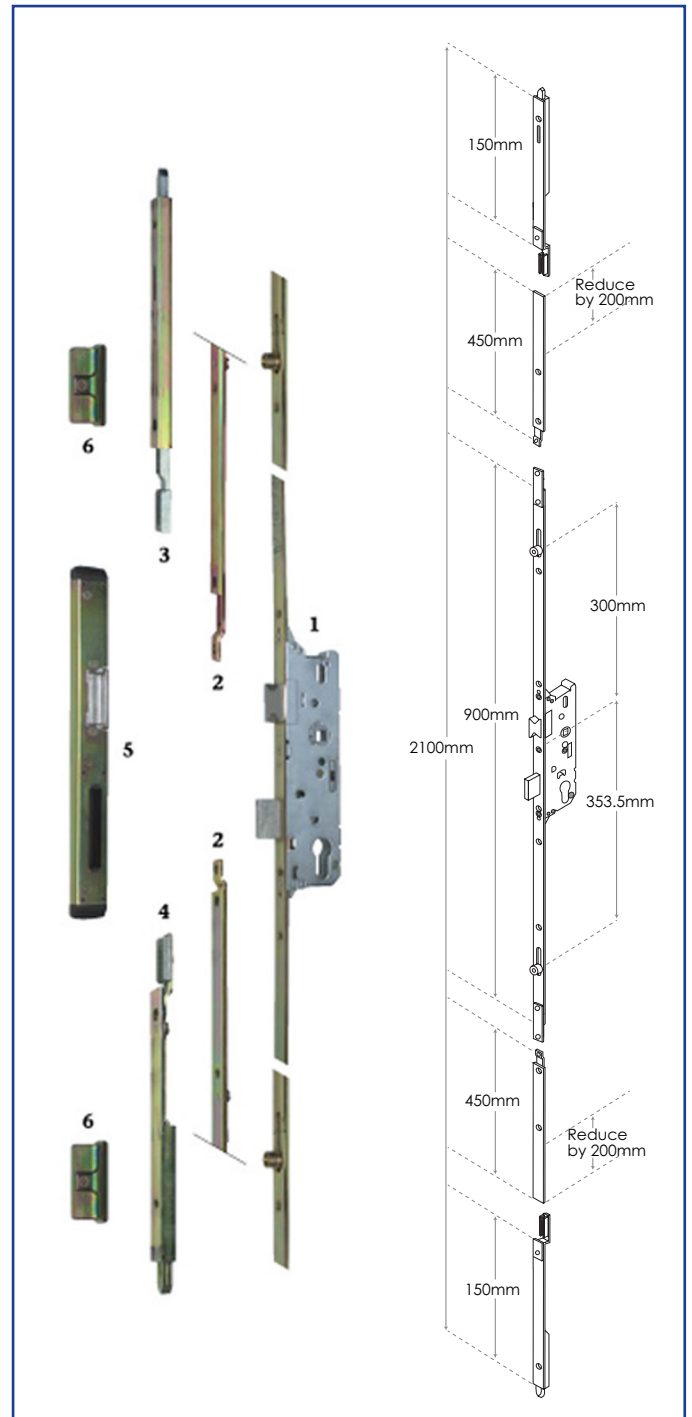

To suit door rebate height 1660mm - 2120mm

For further assistance, call 01702 613733

www.climatec-windows.co.uk

11-14 Fletchers Square, Temple Farm Industrial Estate, Southend-on-Sea, Essex SS2 5RN

FUHR 2 HOOKS FRENCH DOOR LOCK

- Reversible latch
- Latch sealing pressure adjustable via profile related plates
- Adjustable roller cams +/- 1mm provide consistently smooth and reliable engagement into plates
- Roller cam travel 19mm
- Top and bottom shoot bolt throw - 19mm
- Top and bottom shoot bolts each prepared to receive single hook
- Steel hook bolt throw 20mm with lockout for strength and security
- Top and bottom shoot bolt sealing pressure adjustable via profile related plates
- Deadbolt throw - 20mm (Backset 35mm, 40mm)
- Multipoint function provides enhanced noise reduction and heat insulation
- Split spindle
- Profile related plates

For further assistance, call 01702 613733

www.climatec-windows.co.uk

11-14 Fletchers Square, Temple Farm Industrial Estate, Southend-on-Sea, Essex SS2 5RN

FUHR 2 CAMS FRENCH DOOR LOCK

- Reversible latch
- Latch sealing pressure adjustable via profile related plates
- Adjustable roller cams +/- 1mm provide consistently smooth and reliable engagement into plates
- Roller cam travel 19mm
- Top and bottom shoot bolt throw - 19mm
- Top and bottom shoot bolt sealing pressure adjustable via profile related plates
- Deadbolt throw - 20mm (Backset 35mm, 40mm)
- Multipoint function provides enhanced noise reduction and heat insulation
- Split spindle
- Profile related plates