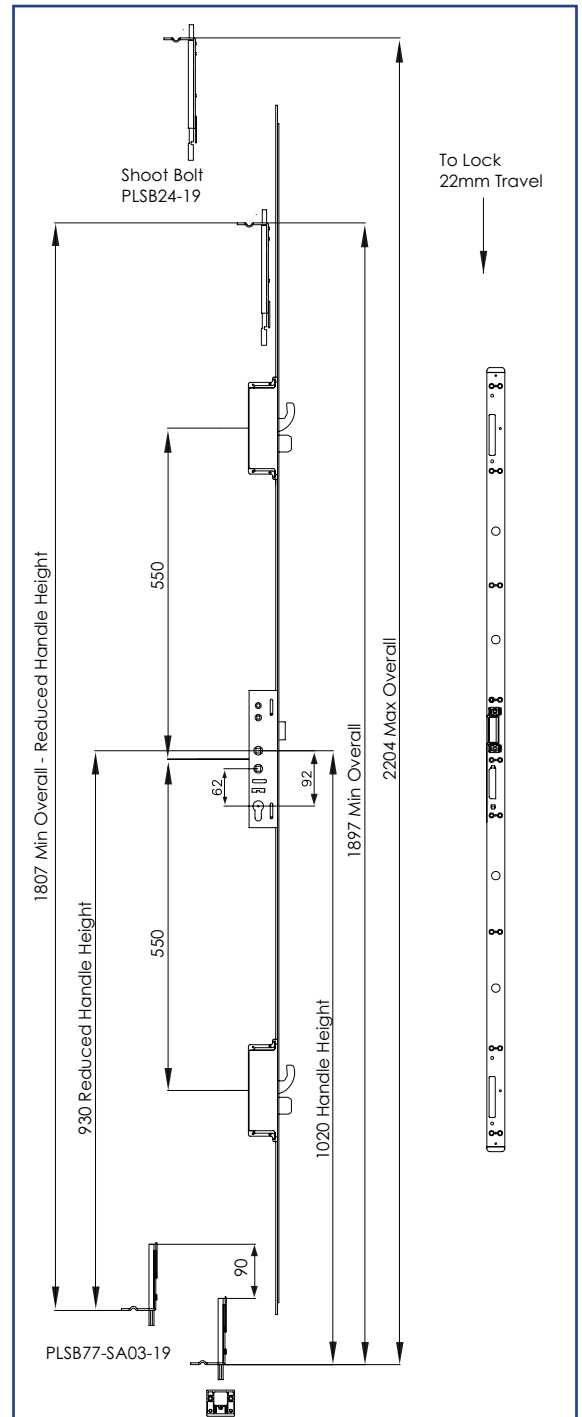

For further assistance, call 01702 613733

www.climatec-windows.co.uk

11-14 Fletchers Square, Temple Farm Industrial Estate, Southend-on-Sea, Essex SS2 5RN

YALE MANTIS 3 MULTI-POINT FRENCH DOOR LOCK

- High security french door system
- 25mm deep throw anti lift security hooks
- 22mm security compression bolts
- Key operated centre deadbolt
- Top and bottom shootbolts
- 35mm backset
- Sprung centre cases
- Industry standard PZ92mm centre case
- Stainless steel 16mm face plates
- British built

FINGER BOLTS

- 16mm wide silver finish designed to fit in the eurogroove
- Shoot bolt throw 20mm

SECOND SASH BOLT

- Top and bottom shoot bolt throw - 18mm
- Top and bottom shoot bolt sealing pressure adjustable via profile related plates
- Profile related plates

- Three piece lever operated key locking door bolt set
- 16mm wide steel flat faceplate
- Silver bichromate finish
- Enclosed zinc plated lockcase to suit lever and profile cylinder
- Top and bottom shootbolts designed to fit into slave door eurogroove prior to attaching false mullion
- Top and bottom shoot bolt throw - 19mm
- Top and bottom shoot bolt sealing pressure adjustable via profile related plates
- Profile related plates