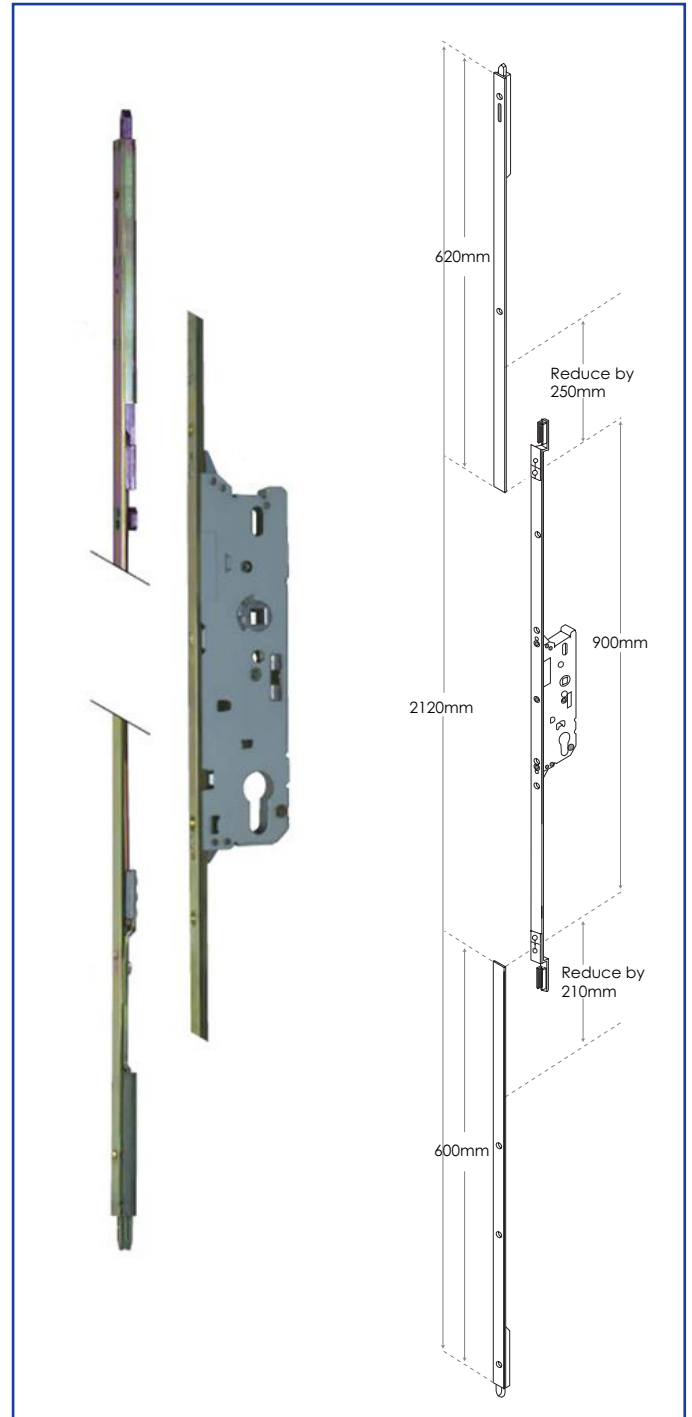

FUHR PASSIVE FRENCH DOOR LOCK

- Three piece lever operated key locking door bolt set
- 16mm wide steel flat faceplate
- Silver bichromate finish
- Enclosed zinc plated lockcase to suit lever and profile cylinder
- Top and bottom shootbolts designed to fit into slave door eurogroove prior to attaching false mullion
- Top and bottom shoot bolt throw - 19mm
- Top and bottom shoot bolt sealing pressure adjustable via profile related plates
- Profile related plates

To suit door rebate height 1660mm - 2120mm

For further assistance, call 01702 613733

www.climatec-windows.co.uk

11-14 Fletchers Square, Temple Farm Industrial Estate, Southend-on-Sea, Essex SS2 5RN