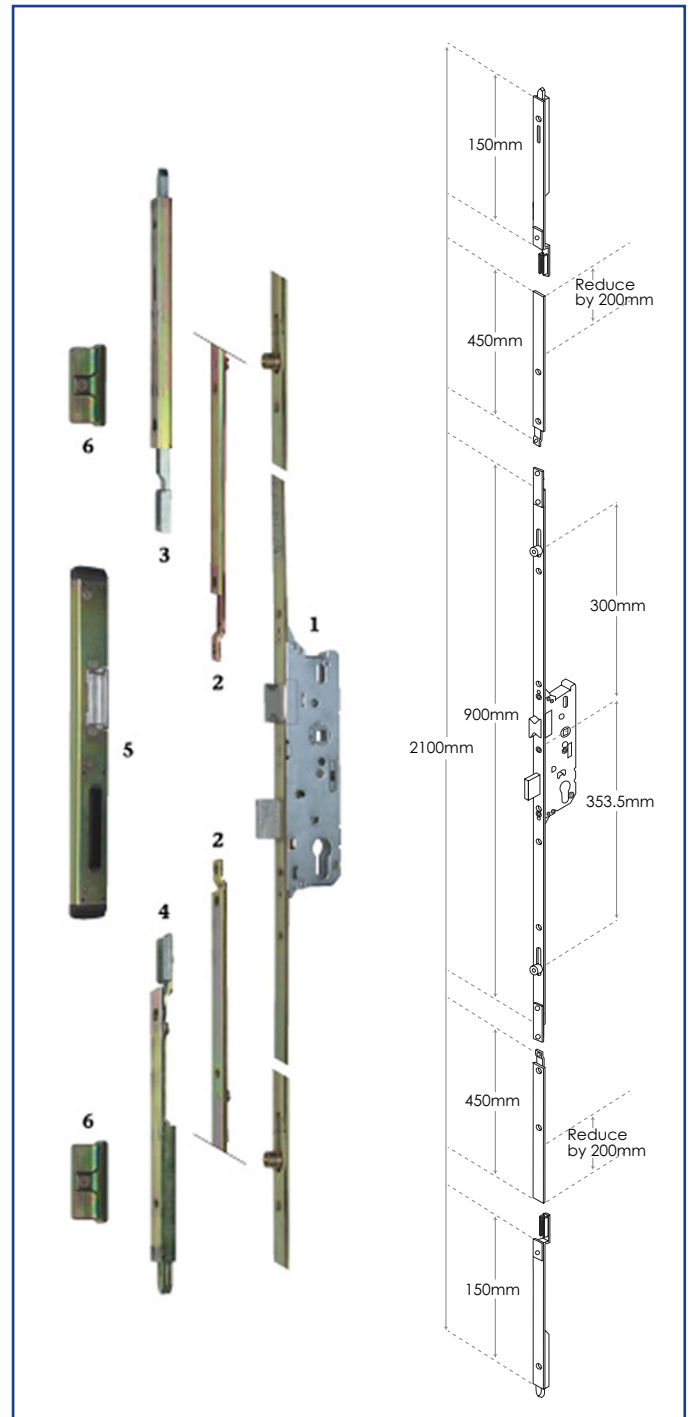

- Three piece lever operated key locking door bolt set
- 16mm wide steel flat faceplate
- Silver bichromate finish
- Enclosed zinc plated lockcase to suit lever and profile cylinder
- Top and bottom shootbolts designed to fit into slave door eurogroove prior to attaching false mullion
- Top and bottom shoot bolt throw - 19mm
- Top and bottom shoot bolt sealing pressure adjustable via profile related plates
- Profile related plates

To suit door rebate height 1660mm - 2120mm

For further assistance, call 01702 613733

www.climatec-windows.co.uk

11-14 Fletchers Square, Temple Farm Industrial Estate, Southend-on-Sea, Essex SS2 5RN

FUHR 2 HOOKS FRENCH DOOR LOCK

- Reversible latch
- Latch sealing pressure adjustable via profile related plates
- Adjustable roller cams +/- 1mm provide consistently smooth and reliable engagement into plates
- Roller cam travel 19mm
- Top and bottom shoot bolt throw - 19mm
- Top and bottom shoot bolts each prepared to receive single hook
- Steel hook bolt throw 20mm with lockout for strength and security
- Top and bottom shoot bolt sealing pressure adjustable via profile related plates
- Deadbolt throw - 20mm (Backset 35mm, 40mm)
- Multipoint function provides enhanced noise reduction and heat insulation
- Split spindle
- Profile related plates

For further assistance, call 01702 613733

www.climatec-windows.co.uk

11-14 Fletchers Square, Temple Farm Industrial Estate, Southend-on-Sea, Essex SS2 5RN

FUHR 2 CAMS FRENCH DOOR LOCK

- Reversible latch
- Latch sealing pressure adjustable via profile related plates
- Adjustable roller cams +/- 1mm provide consistently smooth and reliable engagement into plates
- Roller cam travel 19mm
- Top and bottom shoot bolt throw - 19mm
- Top and bottom shoot bolt sealing pressure adjustable via profile related plates
- Deadbolt throw - 20mm (Backset 35mm, 40mm)
- Multipoint function provides enhanced noise reduction and heat insulation
- Split spindle
- Profile related plates