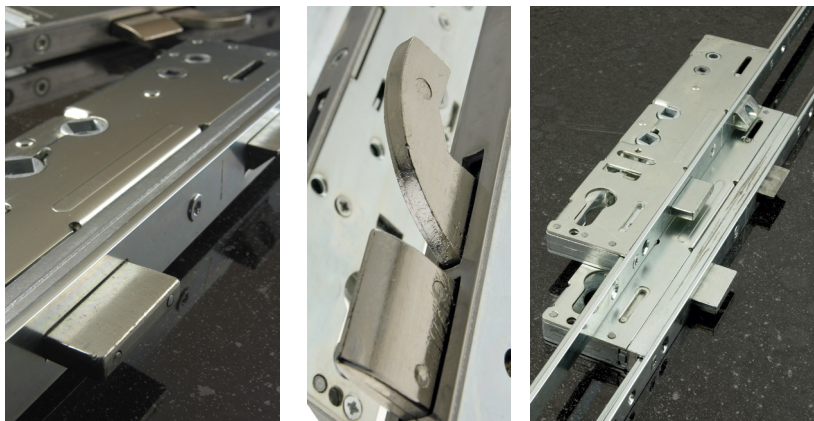

For further assistance, call 01702 613733

www.climatec-windows.co.uk

11-14 Fletchers Square, Temple Farm Industrial Estate, Southend-on-Sea, Essex SS2 5RN

YALE MANTIS 3 MULTI-POINT FRENCH DOOR LOCK

- High security french door system
- 25mm deep throw anti lift security hooks
- 22mm security compression bolts
- Key operated centre deadbolt
- Top and bottom shootbolts
- 35mm backset
- Sprung centre cases
- Industry standard PZ92mm centre case
- Stainless steel 16mm face plates
- British built

FINGER BOLTS

- 16mm wide silver finish designed to fit in the eurogroove
- Shoot bolt throw 20mm

SECOND SASH BOLT

- Top and bottom shoot bolt throw - 18mm
- Top and bottom shoot bolt sealing pressure adjustable via profile related plates
- Profile related plates

- Three piece lever operated key locking door bolt set
- 16mm wide steel flat faceplate
- Silver bichromate finish
- Enclosed zinc plated lockcase to suit lever and profile cylinder
- Top and bottom shootbolts designed to fit into slave door eurogroove prior to attaching false mullion
- Top and bottom shoot bolt throw - 19mm
- Top and bottom shoot bolt sealing pressure adjustable via profile related plates
- Profile related plates

- Reversible latch
- Latch sealing pressure adjustable via profile related plates
- Adjustable roller cams +/- 1mm provide consistently smooth and reliable engagement into plates
- Roller cam travel 19mm
- Top and bottom shoot bolt throw - 19mm
- Top and bottom shoot bolts each prepared to receive single hook
- Steel hook bolt throw 20mm with lockout for strength and security
- Top and bottom shoot bolt sealing pressure adjustable via profile related plates
- Deadbolt throw - 20mm (Backset 35mm, 40mm)
- Multipoint function provides enhanced noise reduction and heat insulation
- Split spindle
- Profile related plates