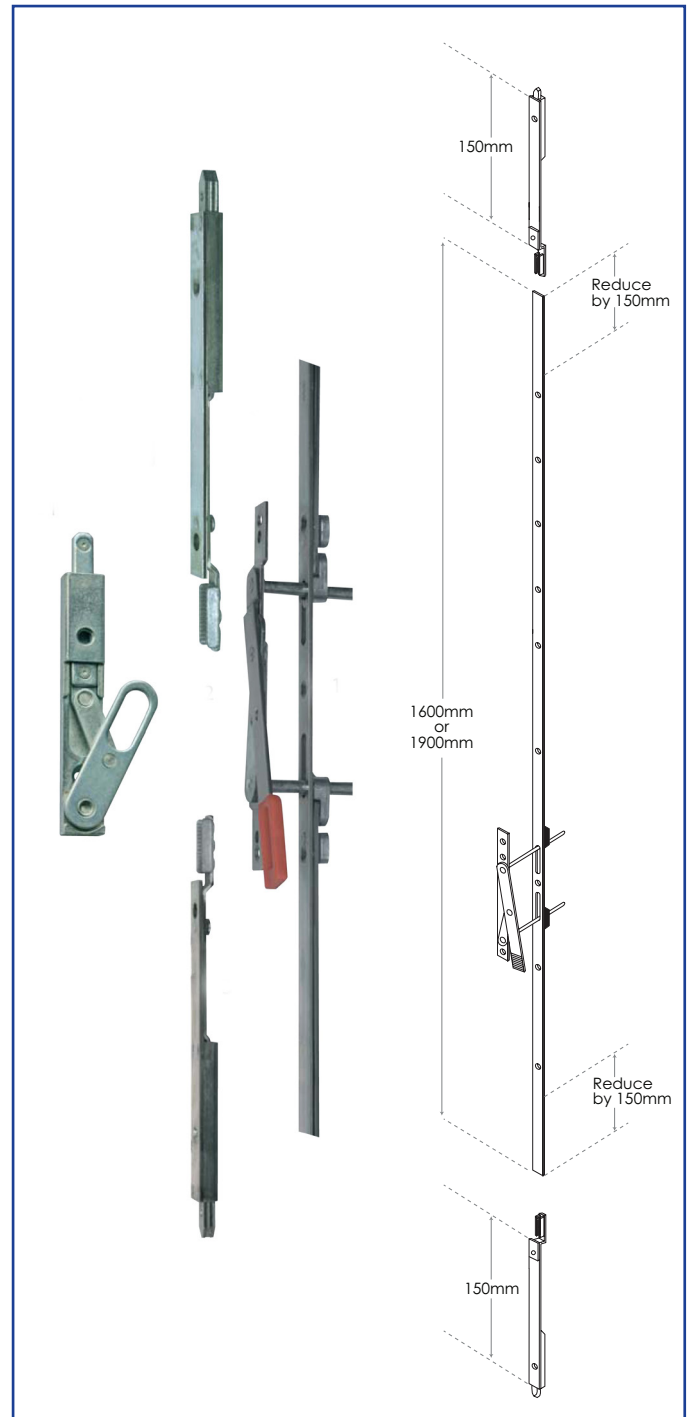

FINGER BOLTS

- 16mm wide silver finish designed to fit in the eurogroove
- Shoot bolt throw 20mm

SECOND SASH BOLT

- Top and bottom shoot bolt throw - 18mm
- Top and bottom shoot bolt sealing pressure adjustable via profile related plates
- Profile related plates

To suit door rebate height 1600mm - 2200mm

For further assistance, call 01702 613733

www.climatec-windows.co.uk

11-14 Fletchers Square, Temple Farm Industrial Estate, Southend-on-Sea, Essex SS2 5RN

FUHR PASSIVE FRENCH DOOR LOCK

- Three piece lever operated key locking door bolt set
- 16mm wide steel flat faceplate
- Silver bichromate finish
- Enclosed zinc plated lockcase to suit lever and profile cylinder
- Top and bottom shootbolts designed to fit into slave door eurogroove prior to attaching false mullion
- Top and bottom shoot bolt throw - 19mm
- Top and bottom shoot bolt sealing pressure adjustable via profile related plates
- Profile related plates

- Reversible latch
- Latch sealing pressure adjustable via profile related plates
- Adjustable roller cams +/- 1mm provide consistently smooth and reliable engagement into plates
- Roller cam travel 19mm
- Top and bottom shoot bolt throw - 19mm
- Top and bottom shoot bolts each prepared to receive single hook
- Steel hook bolt throw 20mm with lockout for strength and security
- Top and bottom shoot bolt sealing pressure adjustable via profile related plates
- Deadbolt throw - 20mm (Backset 35mm, 40mm)
- Multipoint function provides enhanced noise reduction and heat insulation
- Split spindle
- Profile related plates