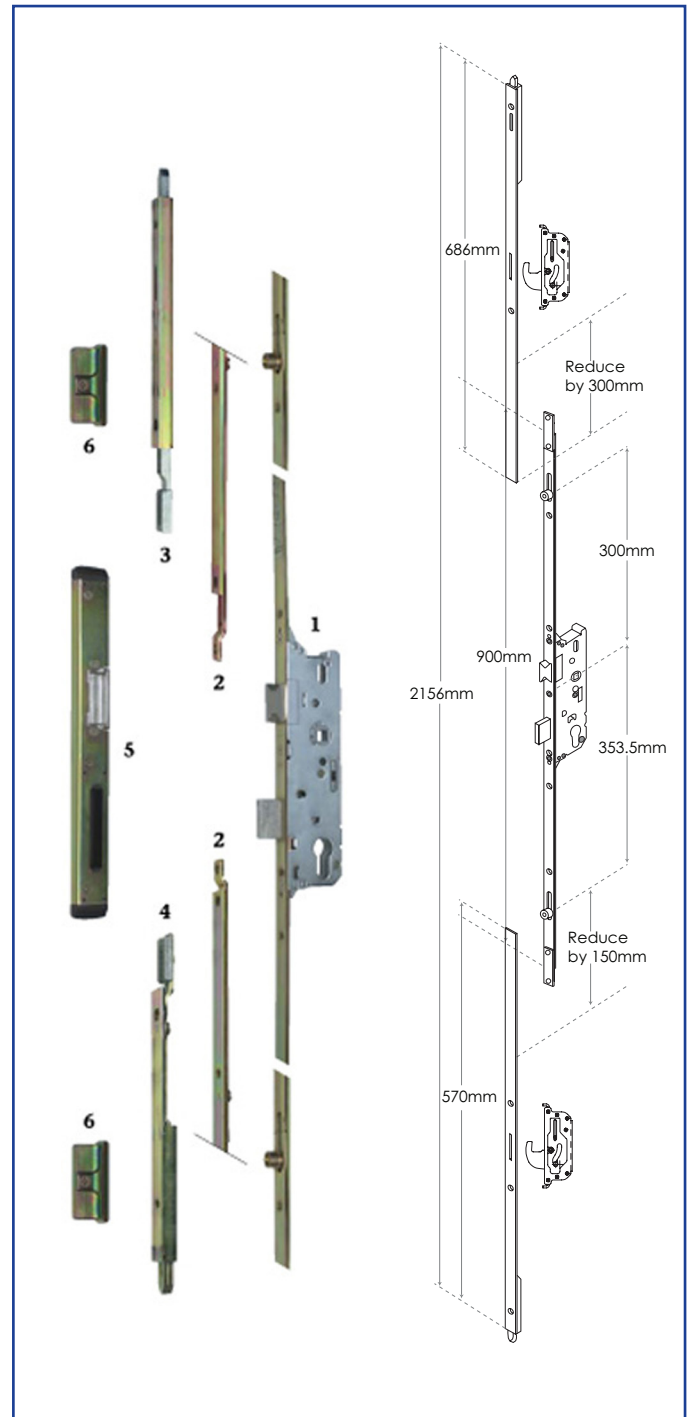

FINGER BOLTS

- 16mm wide silver finish designed to fit in the eurogroove
- Shoot bolt throw 20mm

SECOND SASH BOLT

- Top and bottom shoot bolt throw - 18mm
- Top and bottom shoot bolt sealing pressure adjustable via profile related plates
- Profile related plates

- Three piece lever operated key locking door bolt set
- 16mm wide steel flat faceplate
- Silver bichromate finish
- Enclosed zinc plated lockcase to suit lever and profile cylinder
- Top and bottom shootbolts designed to fit into slave door eurogroove prior to attaching false mullion
- Top and bottom shoot bolt throw - 19mm
- Top and bottom shoot bolt sealing pressure adjustable via profile related plates
- Profile related plates

To suit door rebate height 1660mm - 2120mm

For further assistance, call 01702 613733

www.climatec-windows.co.uk

11-14 Fletchers Square, Temple Farm Industrial Estate, Southend-on-Sea, Essex SS2 5RN

FUHR 2 HOOKS FRENCH DOOR LOCK

- Reversible latch
- Latch sealing pressure adjustable via profile related plates
- Adjustable roller cams +/- 1mm provide consistently smooth and reliable engagement into plates
- Roller cam travel 19mm
- Top and bottom shoot bolt throw - 19mm
- Top and bottom shoot bolts each prepared to receive single hook
- Steel hook bolt throw 20mm with lockout for strength and security
- Top and bottom shoot bolt sealing pressure adjustable via profile related plates
- Deadbolt throw - 20mm (Backset 35mm, 40mm)
- Multipoint function provides enhanced noise reduction and heat insulation
- Split spindle
- Profile related plates