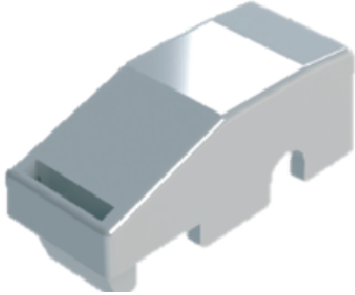

## SASH BLOCKS, LOCATION WEDGES & DRAIN CAP

### LIFT UP BLOCKS

- ❖ For Rehau and Calibre 70mm Frames
- ❖ Available in White, Brown and tan
- ❖ Clip In

- ❖ For Rehau 70mm Frames
- ❖ Available in Grey
- ❖ Screw In

---

### SASH LOCATION WEDGES

- ❖ For Rehau and Calbre 70mm Frames
- ❖ Available in White, Brown, Caramel and Black
- ❖ Designed to aid compression on the hinge side of casement windows.

---