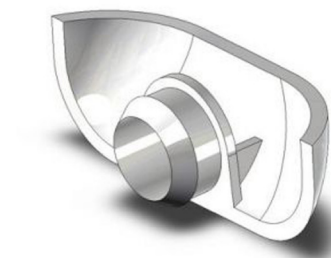

DRAIN CAPS

- ❖ Drain Cap available in White, Brown, Caramel, cream, chartwell green, black, anthracite grey, pearl grey and Irish oak
- ❖ 10mm Hole required for fitting

For further assistance, call 01702 613733

www.climatec-windows.co.uk

11-14 Fletchers Square, Temple Farm Industrial Estate, Southend-on-Sea, Essex SS2 5RN