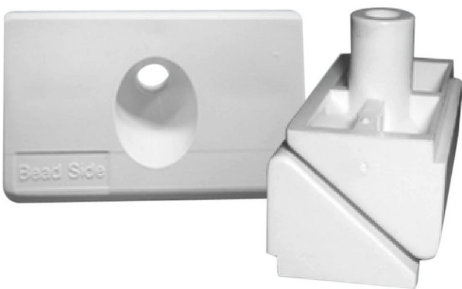

## SASH BLOCKS, LOCATION WEDGES & DRAIN CAP

### LIFT UP BLOCKS

- ❖ For Rehau and Calibre 70mm Frames
- ❖ Available in White, Brown and tan
- ❖ Clip In

- ❖ For Rehau 70mm Frames
- ❖ Available in Grey
- ❖ Screw In

---

### SASH LOCATION WEDGES

- ❖ For Rehau and Calbre 70mm Frames
- ❖ Available in White, Brown, Caramel and Black
- ❖ Designed to aid compression on the hinge side of casement windows.

---

### DRAIN CAPS

- ❖ Drain Cap available in White, Brown, Caramel, cream, chartwell green, black, anthracite grey, pearl grey and Irish oak
- ❖ 10mm Hole required for fitting

**For further assistance, call 01702 613733**