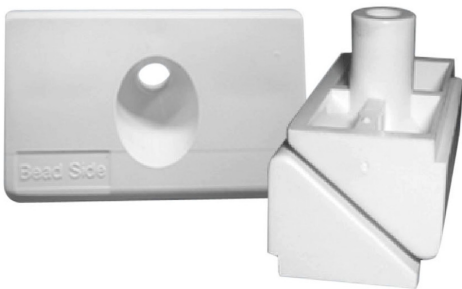

## SASH BLOCKS, LOCATION WEDGES & DRAIN CAP

### LIFT UP BLOCKS

- ❖ For 70mm Frames
- ❖ Available in White, Brown, Caramel and Black
- ❖ Screw In

### SASH LOCATION WEDGES

- ❖ For Rehau 70mm Frames
- ❖ Available in White, Brown, Caramel and Black
- ❖ Designed to aid compression on the hinge side of casement windows.

- ❖ For Calibre 70mm Frames
- ❖ Available in White
- ❖ Designed to aid compression on the hinge side of casement windows.