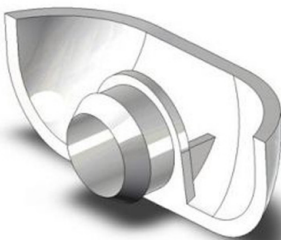

### SASH LOCATION WEDGES

- ❖ For Rehau 70mm Frames
- ❖ Available in White, Brown, Caramel and Black
- ❖ Designed to aid compression on the hinge side of casement windows.

- ❖ For Calibre 70mm Frames
- ❖ Available in White
- ❖ Designed to aid compression on the hinge side of casement windows.

### DRAIN CAPS

- ❖ Drain Cap available in White, Brown, Caramel, cream, chartwell green, black, anthracite grey and Irish oak
- ❖ 10mm Hole required for fitting

**For further assistance, call 01702 613733**