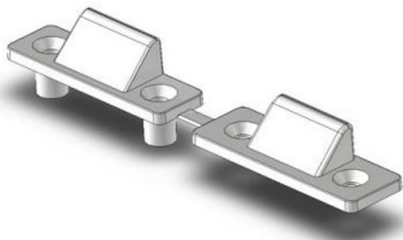

## SASH BLOCKS, LOCATION WEDGES & DRAIN CAP

### LIFT UP BLOCKS

- ❖ For 70mm Frames
- ❖ Available in White, Brown, Caramel and Black
- ❖ Screw In

### SASH LOCATION WEDGES

- ❖ For Rehau 70mm Frames
- ❖ Available in White, Brown, Caramel and Black
- ❖ Designed to aid compression on the hinge side of casement windows.

- ❖ For Calibre 70mm Frames
- ❖ Available in White
- ❖ Designed to aid compression on the hinge side of casement windows.