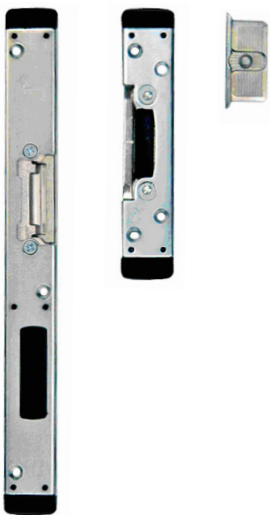

FUHR 2 HOOKS, 2 CAMS INTERNAL RESTRICTOR

- Added security for front doors.
- Integral restrictor enables partial opening without compromising security
- Lever operated and split spindle locks can be offered with a built in opening restrictor
- The restrictor engages simply with a turn of the knob, allowing the door to be partially opened
- The door has to be closed and the restrictor disengaged and re-opened before a visitor can gain access
- Thumb turn handles available in white, chrome or gold

KEEPS

For further assistance, call 01702 613733

www.climatec-windows.co.uk

11-14 Fletchers Square, Temple Farm Industrial Estate, Southend-on-Sea, Essex SS2 5RN