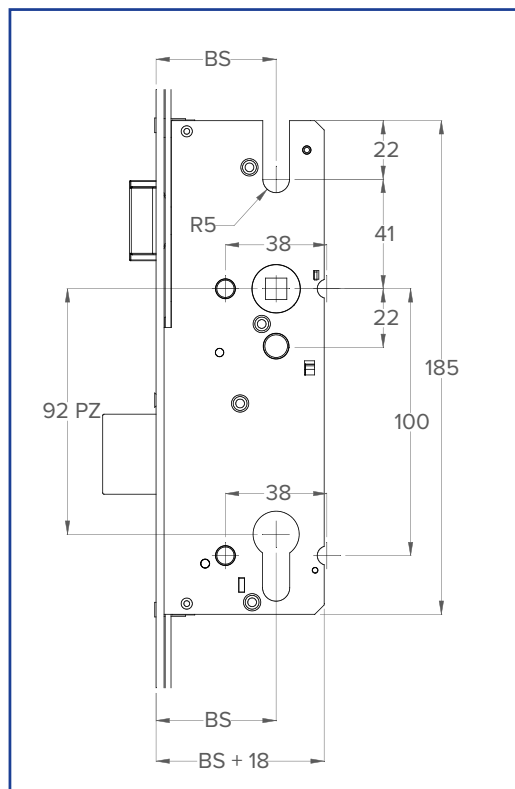

WINKHAUS AUTOLOCK AV2 (STANDARD HEIGHT)

As soon as the door is closed, automatic locking takes place with 2 high tensile steel hooks engaging without the need to lift a handle. The locked door can then be opened by operating a thumbturn cylinder. Entrance is gained by use of a key.

- Automatically locks - No need to lift the handle to engage.
- When closed, two solid anti-pushback hooks automatically operate to achieve instant security. A final turn of the cylinder engages an extra deadbolt.
- Successfully tested to PAS24 and weather performance.
- High security nickel plated steel hooks fully penetrate the heavy duty steel keeps to help prevent forcing apart of the door and frame.

For further assistance, call **01702 613733**

www.climatec-windows.co.uk

11-14 Fletchers Square, Temple Farm Industrial Estate, Southend-on-Sea, Essex SS2 5RN