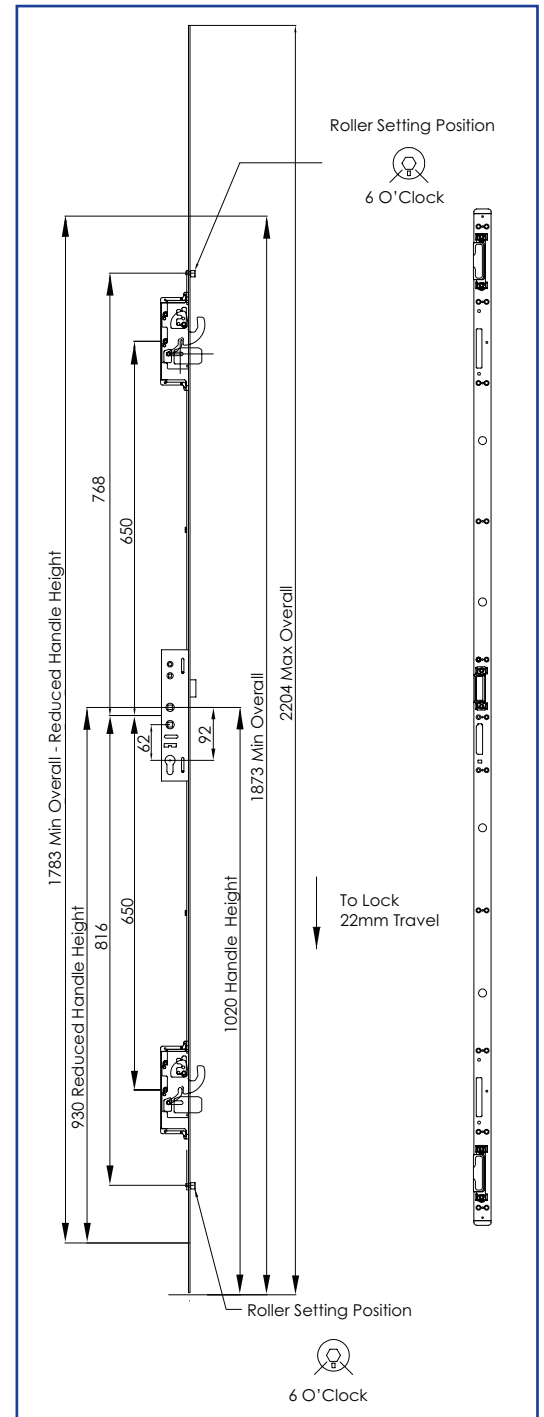

For further assistance, call **01702 613733**

www.climatec-windows.co.uk

11-14 Fletchers Square, Temple Farm Industrial Estate, Southend-on-Sea, Essex SS2 5RN

FUHR 2 HOOKS, 2 CAMS DOOR LOCK

- Day latch retention facility to avoid inadvertent lock out
- Reversible latch
- Latch sealing pressure adjustable via profile related plates
- Adjustable brass roller cams +/- 1mm provide consistently smooth and reliable engagement into plates
- Roller cam travel 19mm
- Steel hook bolt throw 20mm with lockout for strength and security
- Hook bolt sealing pressure adjustable via profile related plates
- Deadbolt throw - 20mm (Backset 35mm)
- Profile related plates

FUHR 2 ROUND BOLTS, 2 CAMS DOOR LOCK

- Reversible latch
- Latch sealing pressure adjustable via profile related plates
- Adjustable brass roller cams +/- 1mm provide consistently smooth and reliable engagement into plates
- Roller cam travel 19mm
- Steel round deadbolt throw 20mm with lockout for strength and security
- Deadbolt throw - 20mm (Backset 35mm, 40mm)
- Multipoint function provides enhanced noise reduction and heat insulation
- Profile related plates
- 20mm flat faceplate, 24mm x 6mm U-rail faceplate
- Not available as split spindle