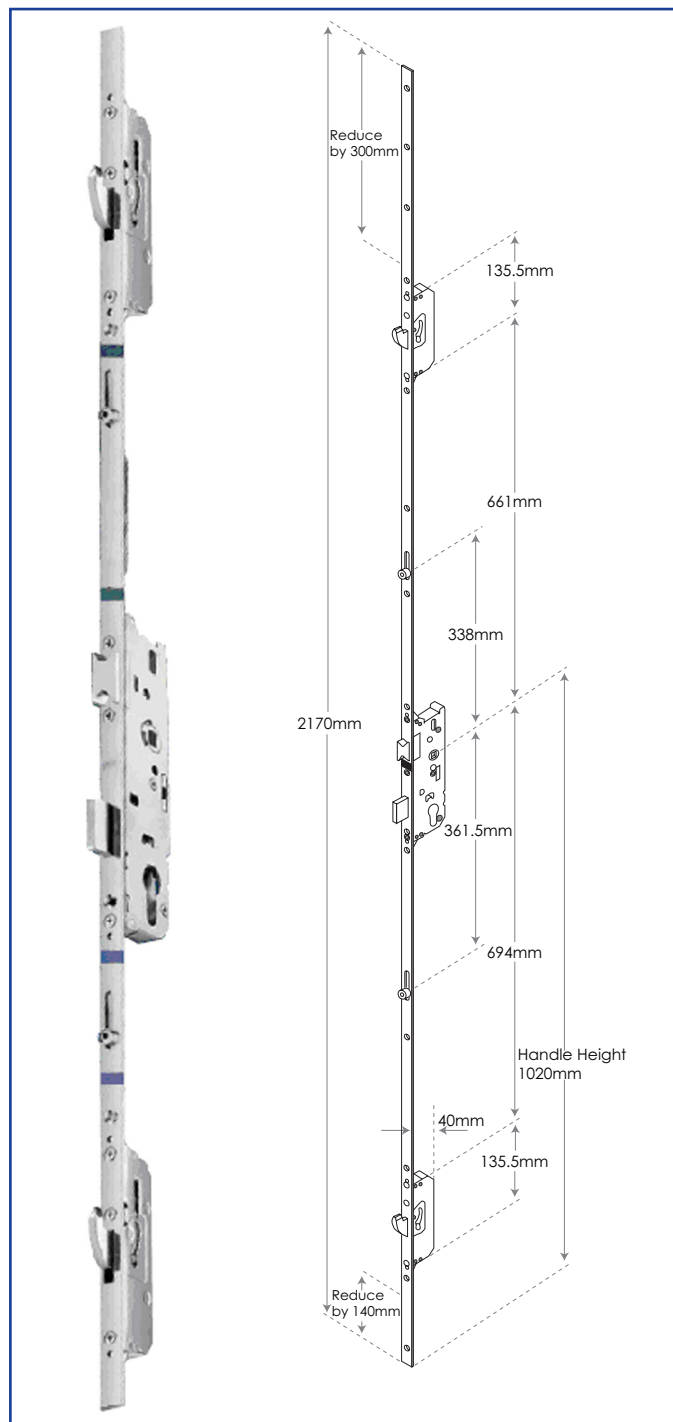

For further assistance, call 01702 613733

www.climatec-windows.co.uk

11-14 Fletchers Square, Temple Farm Industrial Estate, Southend-on-Sea, Essex SS2 5RN