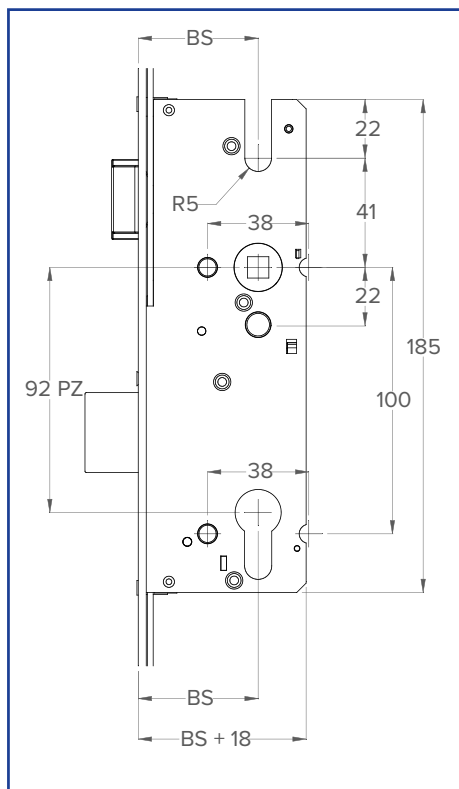

For further assistance, call 01702 613733

www.climatec-windows.co.uk

11-14 Fletchers Square, Temple Farm Industrial Estate, Southend-on-Sea, Essex SS2 5RN