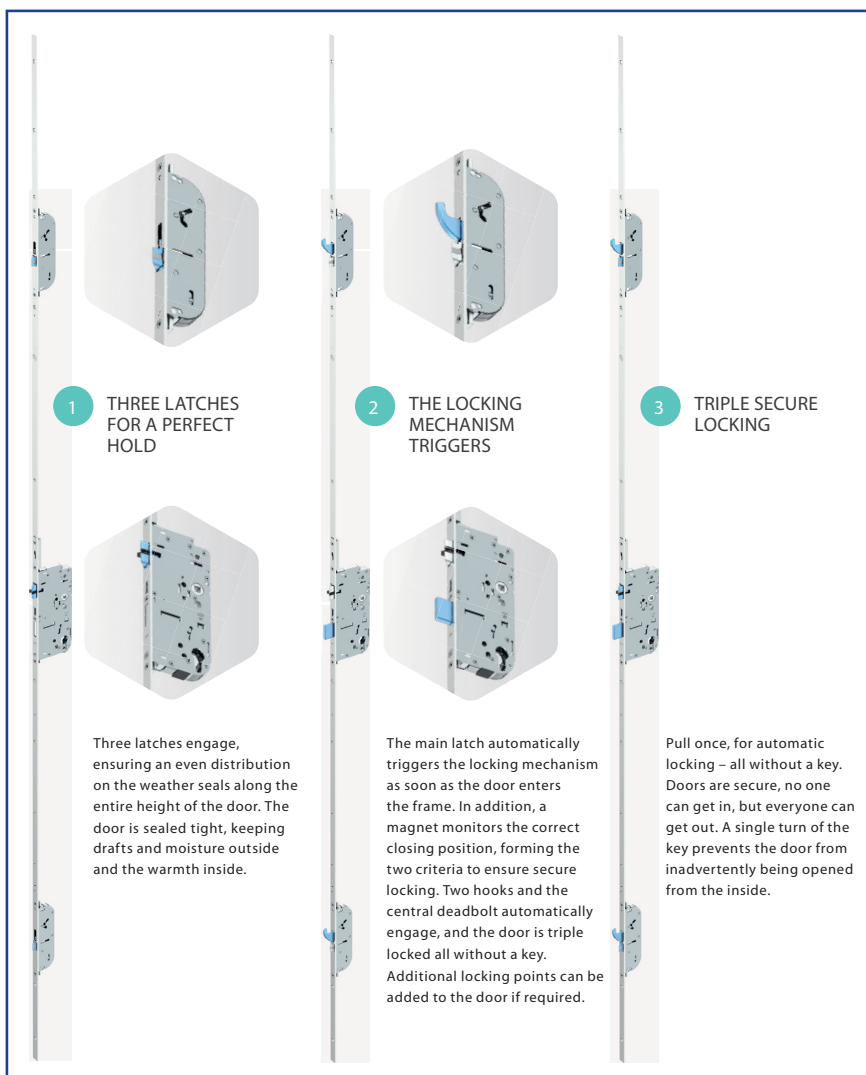

FUHR 2 HOOKS, 2 CAMS INTERNAL RESTRICTOR

- Added security for front doors.
- Integral restrictor enables partial opening without compromising security
- Lever operated and split spindle locks can be offered with a built in opening restrictor
- The restrictor engages simply with a turn of the knob, allowing the door to be partially opened
- The door has to be closed and the restrictor disengaged and re-opened before a visitor can gain access
- Thumb turn handles available in white, chrome or gold

KEEPS

For further assistance, call 01702 613733

www.climatec-windows.co.uk

11-14 Fletchers Square, Temple Farm Industrial Estate, Southend-on-Sea, Essex SS2 5RN

MACO - A-TS SELF-LOCKING DOOR LOCK (STANDARD HEIGHT)

When the door closes the A-TS multi-point locking system automatically engages into the frame maximising the weather performance, sound and thermal insulation and offering excellent security.

- Can also be used with the MACO openDoor and commercially available access control systems
- MACO silent latch function ensures easy closing of the door leaf
- Non handed door lock can be used on both left or right handed doors
- Can be used as a Lever/Lever or Escutcheon
- Even gasket compression over the entire door height
- Sound and thermal protection due to the automatic function
- Durable due to permanent gasket compression over the entire door leaf (3 latches counteract any distortion of the door leaf)
- Successfully tested to PAS24