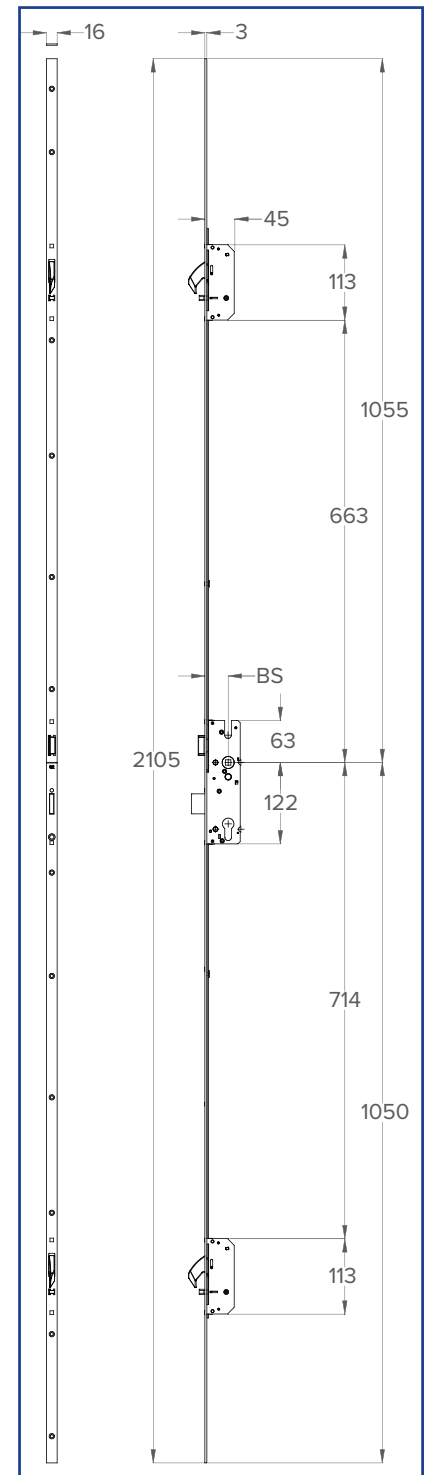

WINKHAUS AUTOLOCK AV2 (STANDARD HEIGHT)

As soon as the door is closed, automatic locking takes place with 2 high tensile steel hooks engaging without the need to lift a handle. The locked door can then be opened by operating a thumbturn cylinder. Entrance is gained by use of a key.

- Automatically locks - No need to lift the handle to engage.
- When closed, two solid anti-pushback hooks automatically operate to achieve instant security. A final turn of the cylinder engages an extra deadbolt.
- Successfully tested to PAS24 and weather performance.
- High security nickel plated steel hooks fully penetrate the heavy duty steel keeps to help prevent forcing apart of the door and frame.

For further assistance, call **01702 613733**

www.climatec-windows.co.uk

11-14 Fletchers Square, Temple Farm Industrial Estate, Southend-on-Sea, Essex SS2 5RN