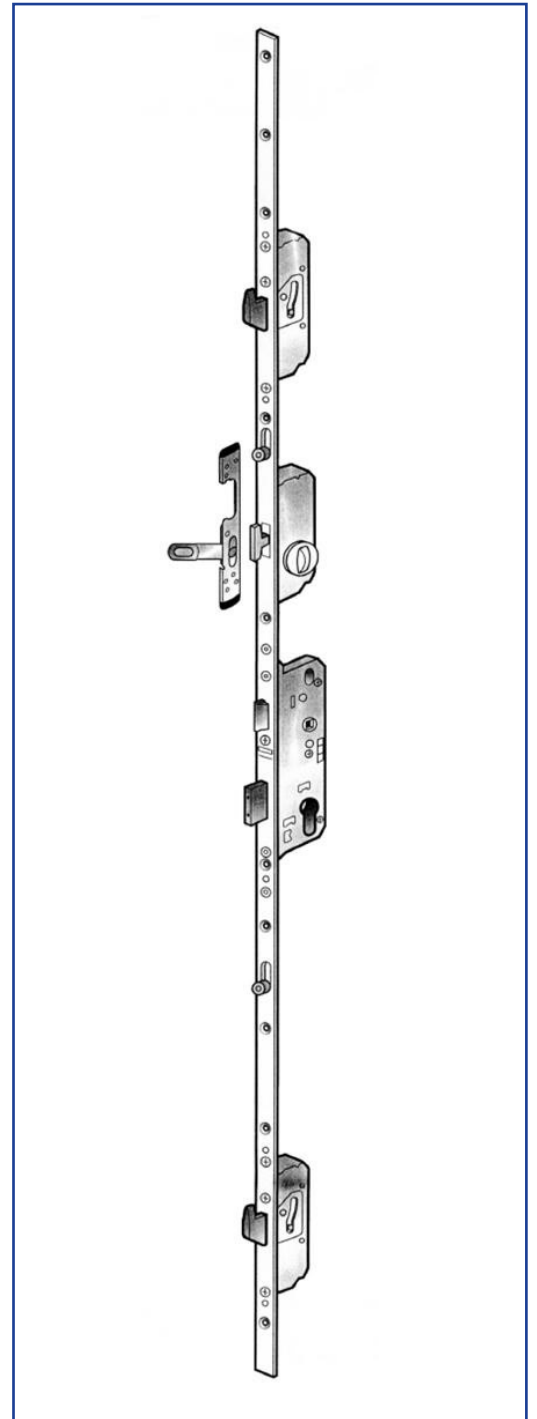

FUHR 2 HOOKS, 2 CAMS INTERNAL RESTRICTOR

- Added security for front doors.
- Integral restrictor enables partial opening without compromising security
- Lever operated and split spindle locks can be offered with a built in opening restrictor
- The restrictor engages simply with a turn of the knob, allowing the door to be partially opened
- The door has to be closed and the restrictor disengaged and re-opened before a visitor can gain access
- Thumb turn handles available in white, chrome or gold

KEEPS

For further assistance, call 01702 613733

www.climatec-windows.co.uk

11-14 Fletchers Square, Temple Farm Industrial Estate, Southend-on-Sea, Essex SS2 5RN