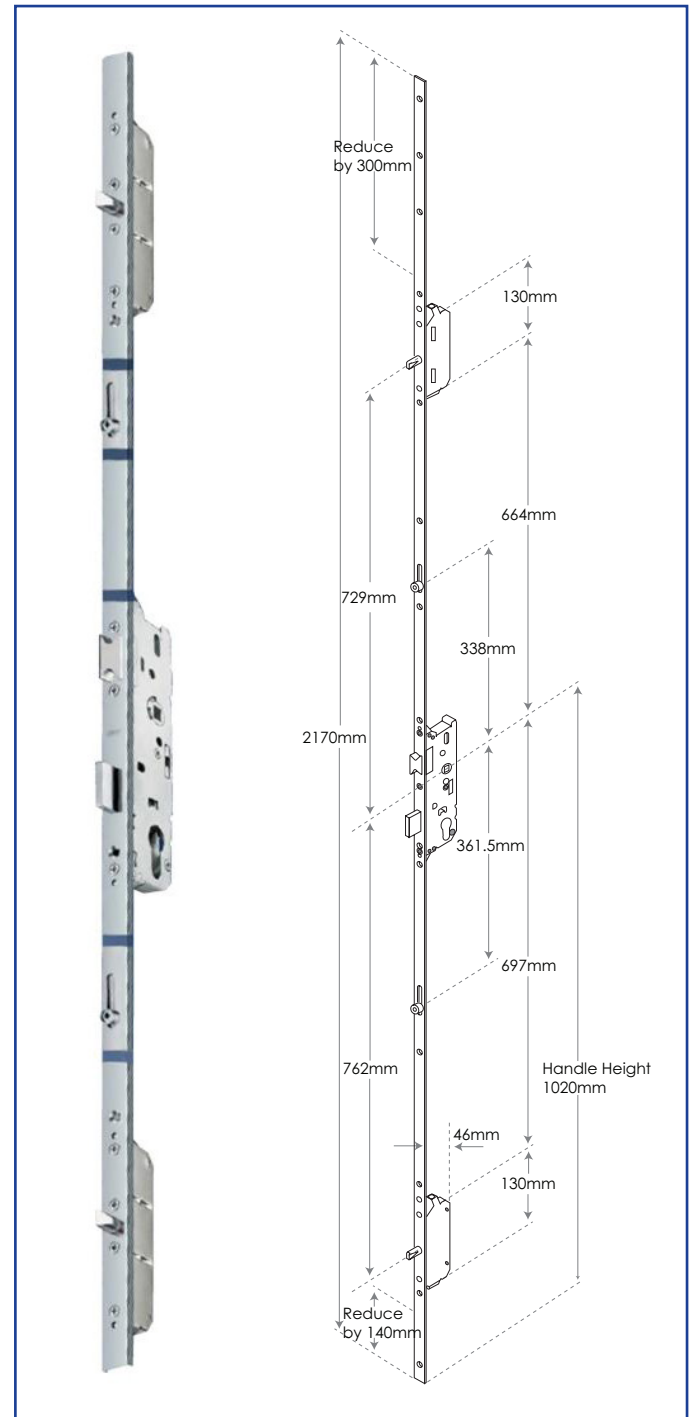

For further assistance, call **01702 613733**

www.climatec-windows.co.uk

11-14 Fletchers Square, Temple Farm Industrial Estate, Southend-on-Sea, Essex SS2 5RN

FUHR 2 HOOKS, 2 CAMS DOOR LOCK

- Day latch retention facility to avoid inadvertent lock out
- Reversible latch
- Latch sealing pressure adjustable via profile related plates
- Adjustable brass roller cams +/- 1mm provide consistently smooth and reliable engagement into plates
- Roller cam travel 19mm
- Steel hook bolt throw 20mm with lockout for strength and security
- Hook bolt sealing pressure adjustable via profile related plates
- Deadbolt throw - 20mm (Backset 35mm)
- Profile related plates

FUHR 2 ROUND BOLTS, 2 CAMS DOOR LOCK

- Reversible latch
- Latch sealing pressure adjustable via profile related plates
- Adjustable brass roller cams +/- 1mm provide consistently smooth and reliable engagement into plates
- Roller cam travel 19mm
- Steel round deadbolt throw 20mm with lockout for strength and security
- Deadbolt throw - 20mm (Backset 35mm, 40mm)
- Multipoint function provides enhanced noise reduction and heat insulation
- Profile related plates
- 20mm flat faceplate, 24mm x 6mm U-rail faceplate
- Not available as split spindle

KEEPS

For further assistance, call 01702 613733

www.climatec-windows.co.uk

11-14 Fletchers Square, Temple Farm Industrial Estate, Southend-on-Sea, Essex SS2 5RN

FUHR 4 HOOKS DOOR LOCK

- Day latch retention facility to avoid inadvertent lock out
- Reversible latch
- Latch sealing pressure adjustable via profile related plates
- Steel hook bolt throw 20mm with lockout for strength and security
- Hook bolt sealing pressure adjustable via profile related plates
- Deadbolt throw - 20mm (Backset 35mm)
- Profile related plates