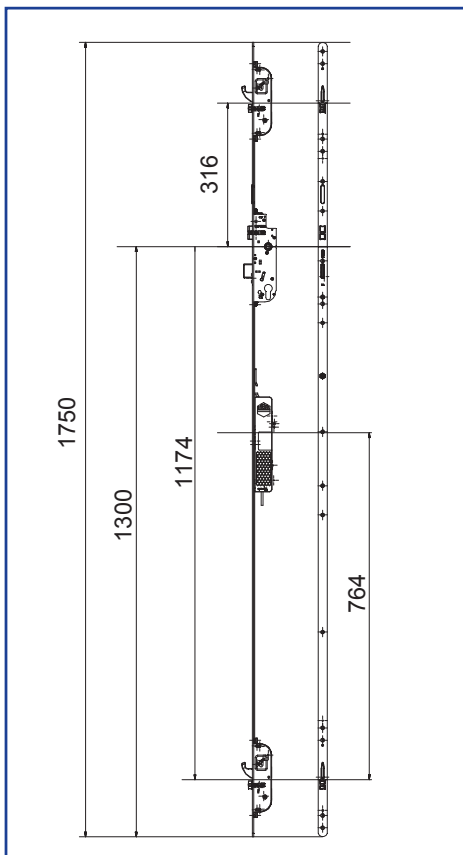

MACO - A-TS VARIA SELF-LOCKING DOOR LOCK (HERITAGE HEIGHT)

When the door closes the A-TS multi-point locking system automatically engages into the frame maximising the weather performance, sound and thermal insulation and offering excellent security.

- Can also be used with the MACO openDoor and commercially available access control systems
- MACO silent latch function ensures easy closing of the door leaf.
- Non handed door lock can be used on both left or right handed doors
- Convenient height key cylinder for a Heritage door style lock
- Even gasket compression over the entire door height
- Sound and thermal protection due to the automatic function
- Durable due to permanent gasket compression over the entire door leaf (3 latches counteract any distortion of the door leaf)
- Successfully tested to PAS24

For further assistance, call 01702 613733

www.climatec-windows.co.uk

11-14 Fletchers Square, Temple Farm Industrial Estate, Southend-on-Sea, Essex SS2 5RN