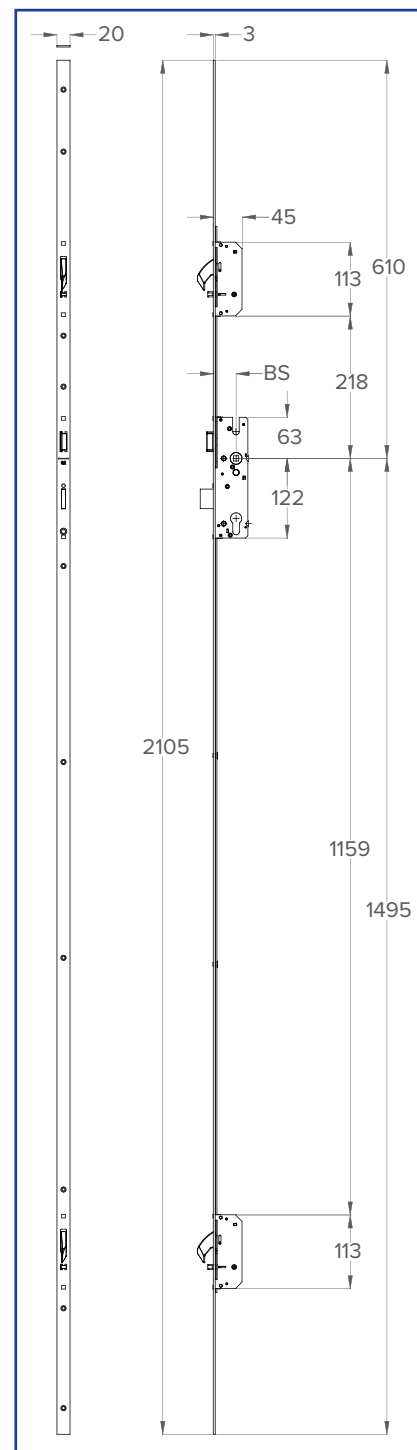

For further assistance, call 01702 613733

www.climatec-windows.co.uk

11-14 Fletchers Square, Temple Farm Industrial Estate, Southend-on-Sea, Essex SS2 5RN