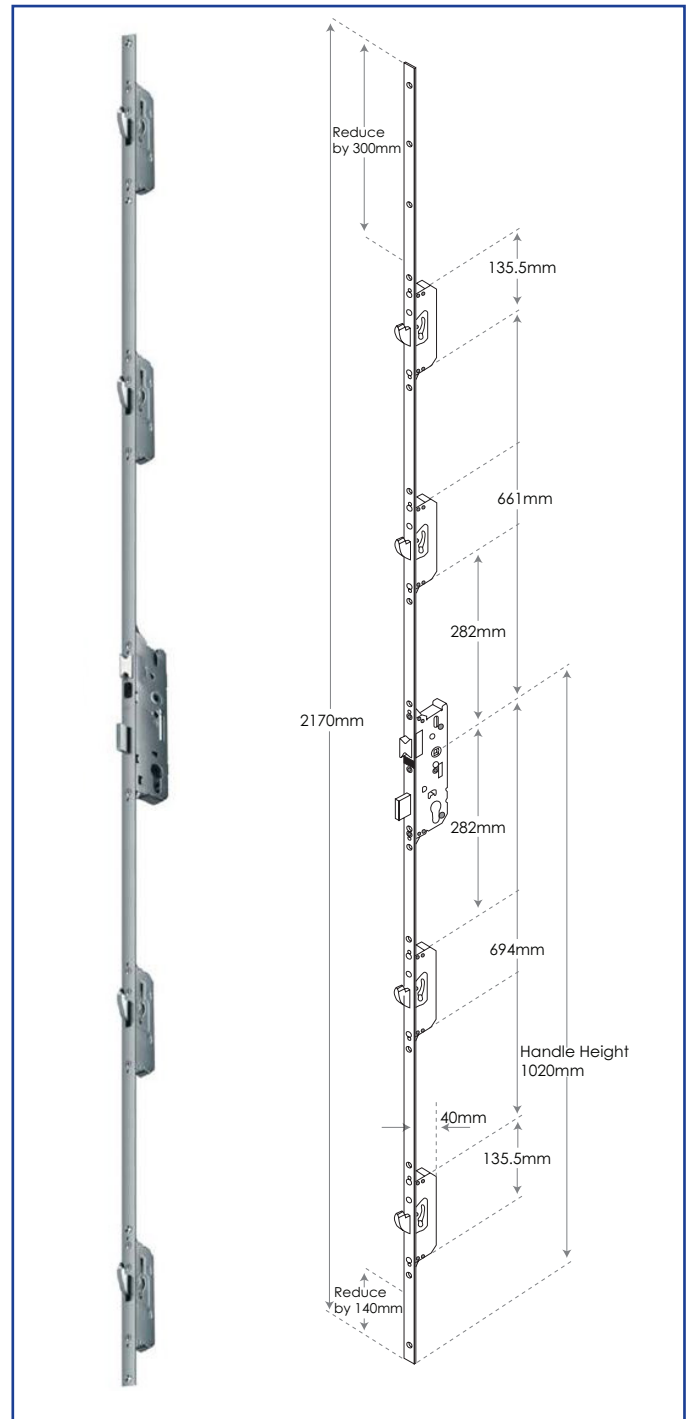

SPLIT SPINDLE IDENTIFICATION

Yellow Bichromate - Inside
Blue Galvanised - Outside

For further assistance, call 01702 613733

www.climatec-windows.co.uk

11-14 Fletchers Square, Temple Farm Industrial Estate, Southend-on-Sea, Essex SS2 5RN