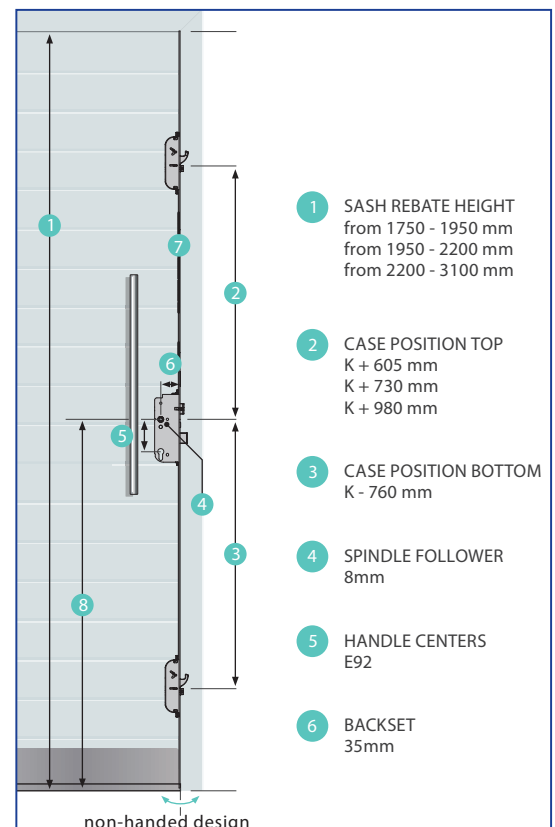

MACO - A-TS SELF-LOCKING DOOR LOCK (STANDARD HEIGHT)

When the door closes the A-TS multi-point locking system automatically engages into the frame maximising the weather performance, sound and thermal insulation and offering excellent security.

- Can also be used with the MACO openDoor and commercially available access control systems
- MACO silent latch function ensures easy closing of the door leaf
- Non handed door lock can be used on both left or right handed doors
- Can be used as a Lever/Lever or Escutcheon
- Even gasket compression over the entire door height
- Sound and thermal protection due to the automatic function
- Durable due to permanent gasket compression over the entire door leaf (3 latches counteract any distortion of the door leaf)
- Successfully tested to PAS24

For further assistance, call 01702 613733

www.climatec-windows.co.uk

11-14 Fletchers Square, Temple Farm Industrial Estate, Southend-on-Sea, Essex SS2 5RN