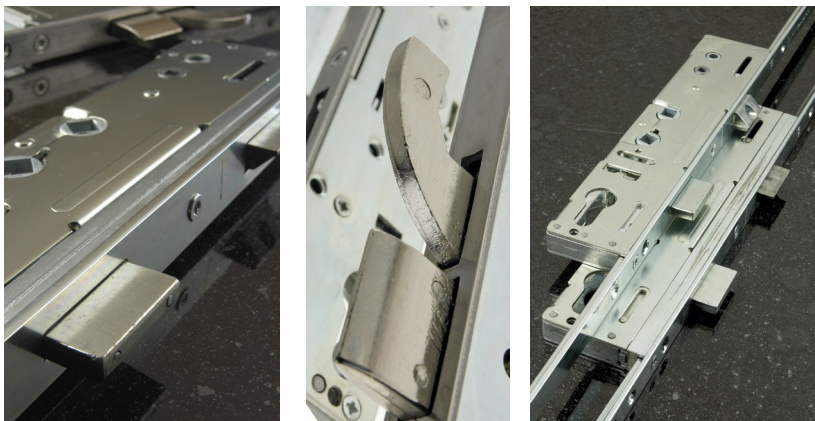

SINGLE RESIDENTIAL DOOR LOCKS - VARIOUS

Inside:

- Yale Mantis 3 Multi-point Door Lock
- Fuhr 2 Hooks, 2 Cams Door Lock
- Fuhr 2 Roundbolts, 2 Cams Door Lock
- Fuhr 4 Hooks Door Lock
- Fuhr 2 Hooks, 2 Cams Internal Restrictor
- MACO A-TS Self-Locking Door Lock (Standard Height)
- MACO A-TS Varia Self-Locking Door Lock (Heritage Height)
- Winkhaus autoLock AV2 (Standard Height)
- Winkhaus autoLock AV2 Heritage (Heritage Height)

For further assistance, call **01702 613733**

www.climatec-windows.co.uk

11-14 Fletchers Square, Temple Farm Industrial Estate, Southend-on-Sea, Essex SS2 5RN

FUHR 2 HOOKS, 2 CAMS DOOR LOCK

- Day latch retention facility to avoid inadvertent lock out
- Reversible latch
- Latch sealing pressure adjustable via profile related plates
- Adjustable brass roller cams +/- 1mm provide consistently smooth and reliable engagement into plates
- Roller cam travel 19mm
- Steel hook bolt throw 20mm with lockout for strength and security
- Hook bolt sealing pressure adjustable via profile related plates
- Deadbolt throw - 20mm (Backset 35mm)
- Profile related plates

FUHR 2 ROUND BOLTS, 2 CAMS DOOR LOCK

- Reversible latch
- Latch sealing pressure adjustable via profile related plates
- Adjustable brass roller cams +/- 1mm provide consistently smooth and reliable engagement into plates
- Roller cam travel 19mm
- Steel round deadbolt throw 20mm with lockout for strength and security
- Deadbolt throw - 20mm (Backset 35mm, 40mm)
- Multipoint function provides enhanced noise reduction and heat insulation
- Profile related plates
- 20mm flat faceplate, 24mm x 6mm U-rail faceplate
- Not available as split spindle