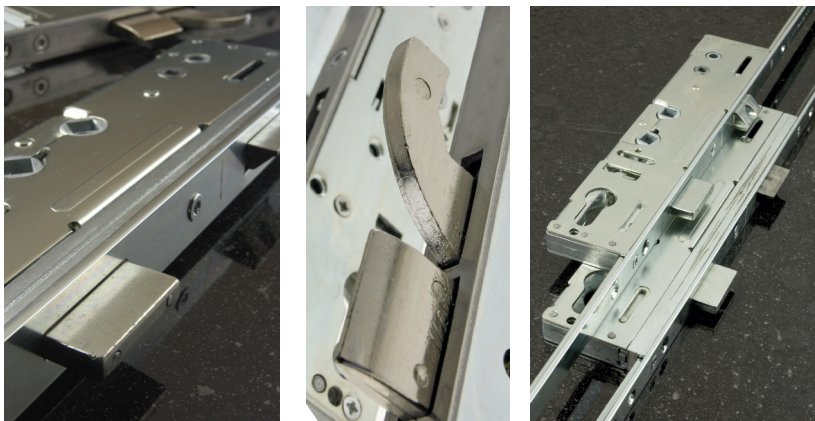

SINGLE RESIDENTIAL DOOR LOCKS - VARIOUS

Inside:

- Yale Mantis 3 Multi-point Door Lock
- Fuhr 2 Hooks, 2 Cams Door Lock
- Fuhr 2 Roundbolts, 2 Cams Door Lock
- Fuhr 4 Hooks Door Lock
- Fuhr 2 Hooks, 2 Cams Internal Restrictor

For further assistance, call 01702 613733

www.climatec-windows.co.uk

11-14 Fletchers Square, Temple Farm Industrial Estate, Southend-on-Sea, Essex SS2 5RN

YALE MANTIS 3 MULTI-POINT DOOR LOCK

- High security single door system
- 25mm deep throw anti lift security hooks
- 22mm security compression bolts
- Key operated centre deadbolt
- Roller cams
- 35mm backset
- Sprung centre cases
- Industry standard PZ92mm centre case
- Stainless steel 16mm face plates
- British Built

For further assistance, call **01702 613733**

www.climatec-windows.co.uk

11-14 Fletchers Square, Temple Farm Industrial Estate, Southend-on-Sea, Essex SS2 5RN

FUHR 2 HOOKS, 2 CAMS DOOR LOCK

- Day latch retention facility to avoid inadvertent lock out
- Reversible latch
- Latch sealing pressure adjustable via profile related plates
- Adjustable brass roller cams +/- 1mm provide consistently smooth and reliable engagement into plates
- Roller cam travel 19mm
- Steel hook bolt throw 20mm with lockout for strength and security
- Hook bolt sealing pressure adjustable via profile related plates
- Deadbolt throw - 20mm (Backset 35mm)
- Profile related plates

FUHR 2 ROUND BOLTS, 2 CAMS DOOR LOCK

- Reversible latch
- Latch sealing pressure adjustable via profile related plates
- Adjustable brass roller cams +/- 1mm provide consistently smooth and reliable engagement into plates
- Roller cam travel 19mm
- Steel round deadbolt throw 20mm with lockout for strength and security
- Deadbolt throw - 20mm (Backset 35mm, 40mm)
- Multipoint function provides enhanced noise reduction and heat insulation
- Profile related plates
- 20mm flat faceplate, 24mm x 6mm U-rail faceplate
- Not available as split spindle