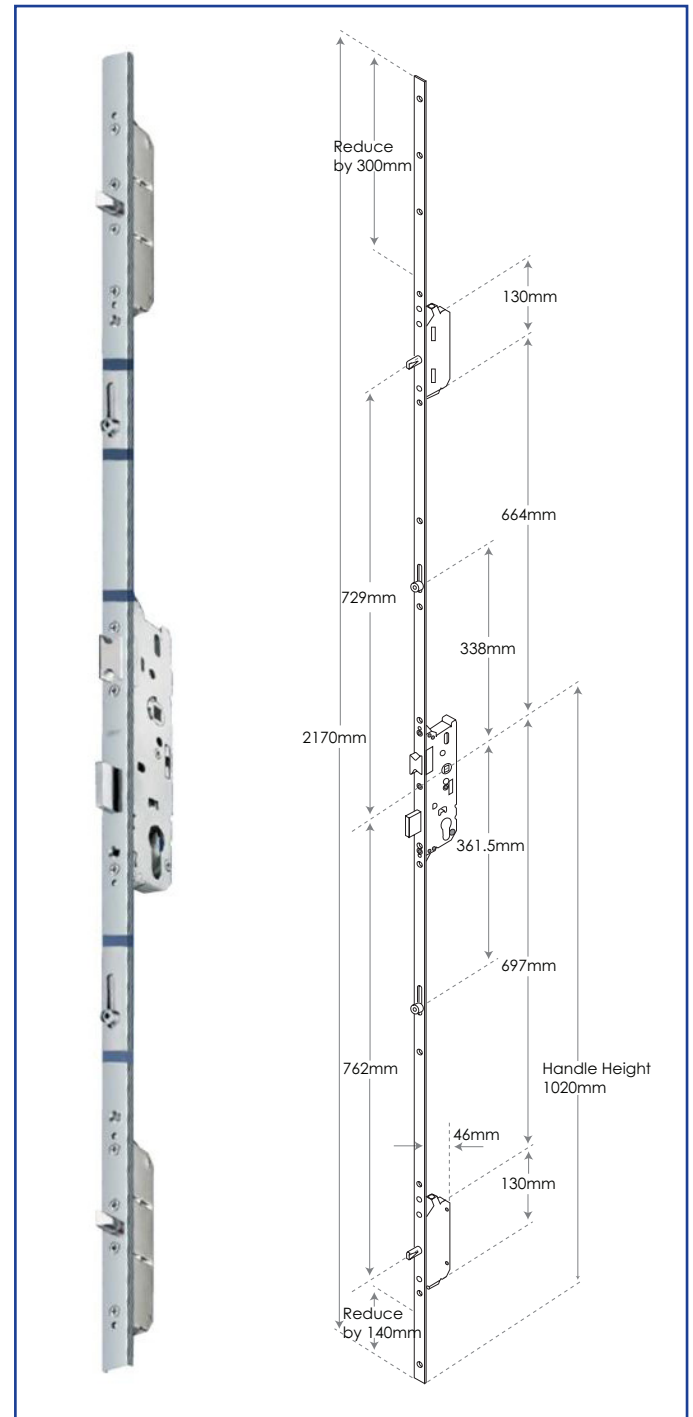

For further assistance, call **01702 613733**

www.climatec-windows.co.uk

11-14 Fletchers Square, Temple Farm Industrial Estate, Southend-on-Sea, Essex SS2 5RN

FUHR 2 HOOKS, 2 CAMS DOOR LOCK

- Day latch retention facility to avoid inadvertent lock out
- Reversible latch
- Latch sealing pressure adjustable via profile related plates
- Adjustable brass roller cams +/- 1mm provide consistently smooth and reliable engagement into plates
- Roller cam travel 19mm
- Steel hook bolt throw 20mm with lockout for strength and security
- Hook bolt sealing pressure adjustable via profile related plates
- Deadbolt throw - 20mm (Backset 35mm)
- Profile related plates

FUHR 2 ROUND BOLTS, 2 CAMS DOOR LOCK

- Reversible latch
- Latch sealing pressure adjustable via profile related plates
- Adjustable brass roller cams +/- 1mm provide consistently smooth and reliable engagement into plates
- Roller cam travel 19mm
- Steel round deadbolt throw 20mm with lockout for strength and security
- Deadbolt throw - 20mm (Backset 35mm, 40mm)
- Multipoint function provides enhanced noise reduction and heat insulation
- Profile related plates
- 20mm flat faceplate, 24mm x 6mm U-rail faceplate
- Not available as split spindle

KEEPS

For further assistance, call 01702 613733

www.climatec-windows.co.uk

11-14 Fletchers Square, Temple Farm Industrial Estate, Southend-on-Sea, Essex SS2 5RN

FUHR 4 HOOKS DOOR LOCK

- Day latch retention facility to avoid inadvertent lock out
- Reversible latch
- Latch sealing pressure adjustable via profile related plates
- Steel hook bolt throw 20mm with lockout for strength and security
- Hook bolt sealing pressure adjustable via profile related plates
- Deadbolt throw - 20mm (Backset 35mm)
- Profile related plates