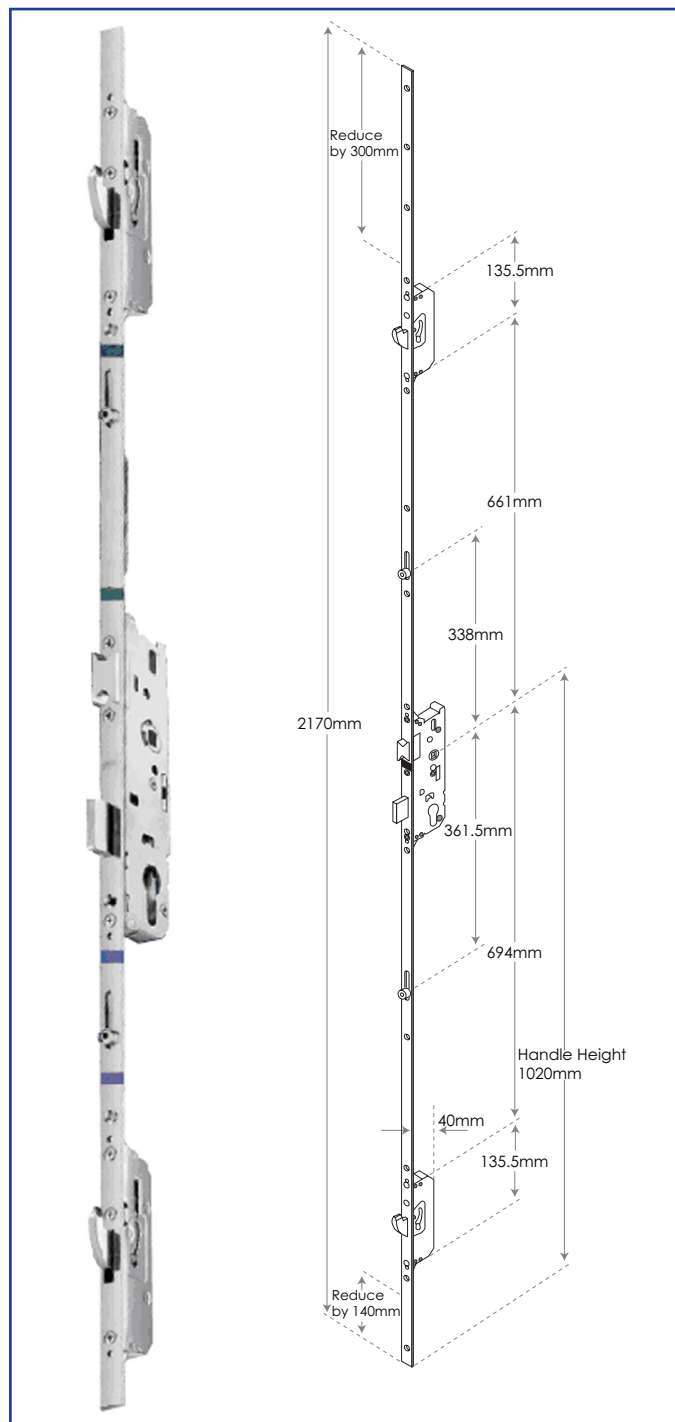

For further assistance, call 01702 613733

www.climatec-windows.co.uk

11-14 Fletchers Square, Temple Farm Industrial Estate, Southend-on-Sea, Essex SS2 5RN