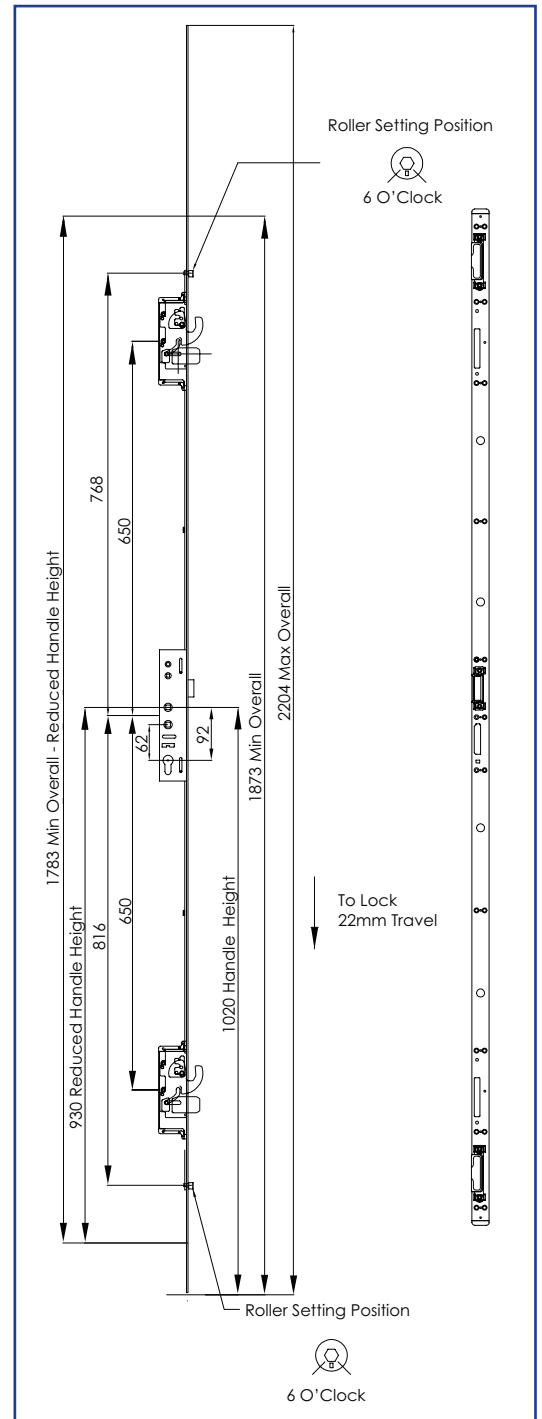

For further assistance, call 01702 613733

www.climatec-windows.co.uk

11-14 Fletchers Square, Temple Farm Industrial Estate, Southend-on-Sea, Essex SS2 5RN

YALE MANTIS 3 MULTI-POINT DOOR LOCK

- High security single door system
- 25mm deep throw anti lift security hooks
- 22mm security compression bolts
- Key operated centre deadbolt
- Roller cams
- 35mm backset
- Sprung centre cases
- Industry standard PZ92mm centre case
- Stainless steel 16mm face plates
- British Built

For further assistance, call **01702 613733**

www.climatec-windows.co.uk

11-14 Fletchers Square, Temple Farm Industrial Estate, Southend-on-Sea, Essex SS2 5RN

FUHR 2 HOOKS, 2 CAMS DOOR LOCK

- Day latch retention facility to avoid inadvertent lock out
- Reversible latch
- Latch sealing pressure adjustable via profile related plates
- Adjustable brass roller cams +/- 1mm provide consistently smooth and reliable engagement into plates
- Roller cam travel 19mm
- Steel hook bolt throw 20mm with lockout for strength and security
- Hook bolt sealing pressure adjustable via profile related plates
- Deadbolt throw - 20mm (Backset 35mm)
- Profile related plates

FUHR 2 ROUND BOLTS, 2 CAMS DOOR LOCK

- Reversible latch
- Latch sealing pressure adjustable via profile related plates
- Adjustable brass roller cams +/- 1mm provide consistently smooth and reliable engagement into plates
- Roller cam travel 19mm
- Steel round deadbolt throw 20mm with lockout for strength and security
- Deadbolt throw - 20mm (Backset 35mm, 40mm)
- Multipoint function provides enhanced noise reduction and heat insulation
- Profile related plates
- 20mm flat faceplate, 24mm x 6mm U-rail faceplate
- Not available as split spindle