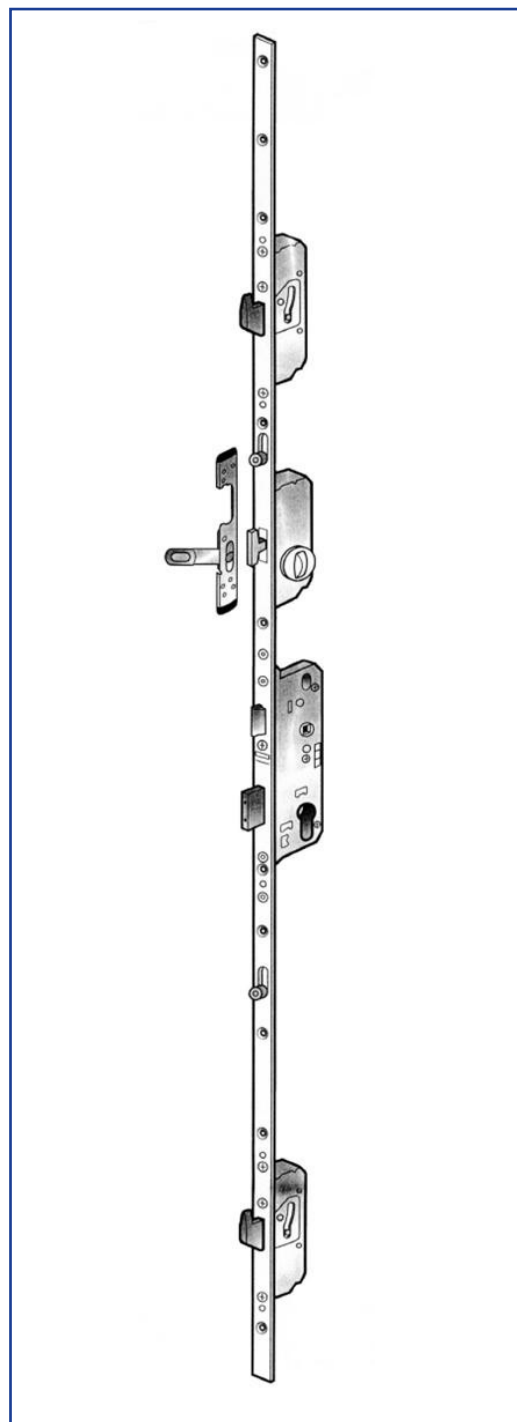

FUHR 2 HOOKS, 2 CAMS INTERNAL RESTRICTOR

- Added security for front doors.
- Integral restrictor enables partial opening without compromising security
- Lever operated and split spindle locks can be offered with a built in opening restrictor
- The restrictor engages simply with a turn of the knob, allowing the door to be partially opened
- The door has to be closed and the restrictor disengaged and re-opened before a visitor can gain access
- Thumb turn handles available in white, chrome or gold

KEEPS

For further assistance, call 01702 613733

www.climatec-windows.co.uk

11-14 Fletchers Square, Temple Farm Industrial Estate, Southend-on-Sea, Essex SS2 5RN