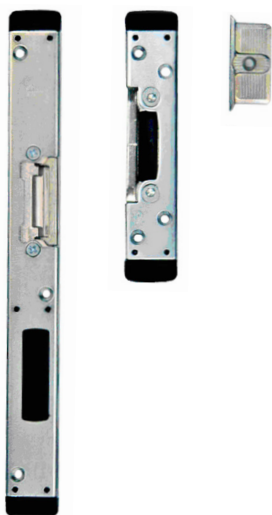

FUHR 2 HOOKS, 2 CAMS DOOR LOCK

- Day latch retention facility to avoid inadvertent lock out
- Reversible latch
- Latch sealing pressure adjustable via profile related plates
- Adjustable brass roller cams +/- 1mm provide consistently smooth and reliable engagement into plates
- Roller cam travel 19mm
- Steel hook bolt throw 20mm with lockout for strength and security
- Hook bolt sealing pressure adjustable via profile related plates
- Deadbolt throw - 20mm (Backset 35mm)
- Profile related plates

KEEPS

SPLIT SPINDLE IDENTIFICATION

Yellow Bichromate - Inside
Blue Galvanised - Outside