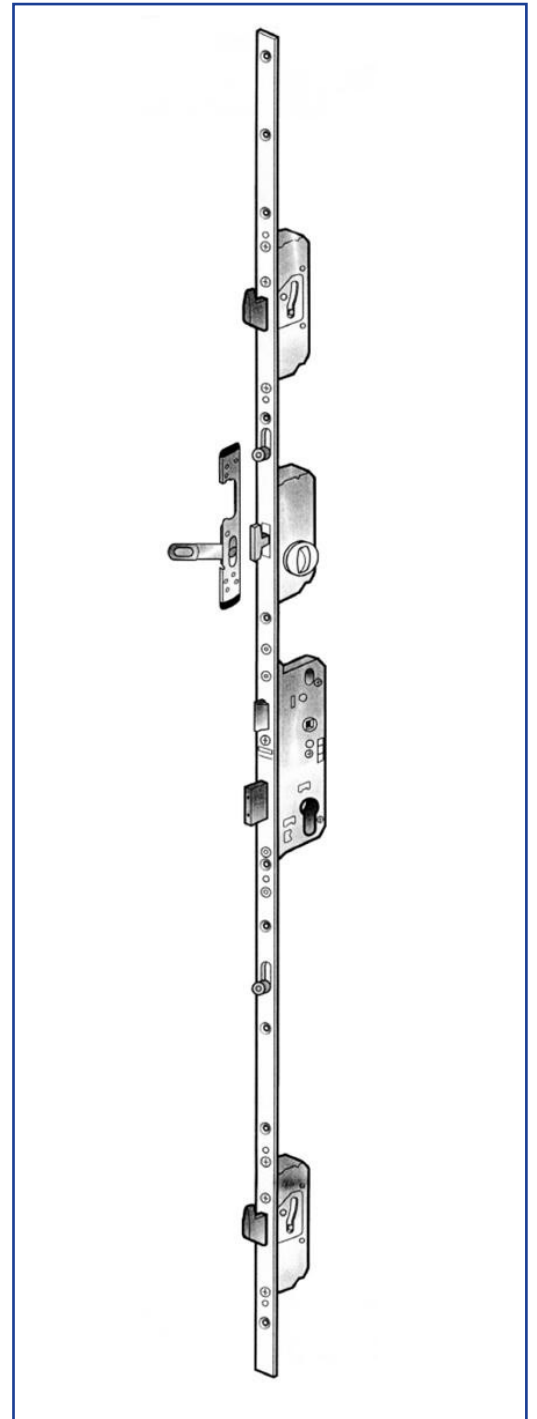

FUHR 2 HOOKS, 2 CAMS INTERNAL RESTRICTOR

- Added security for front doors.
- Integral restrictor enables partial opening without compromising security
- Lever operated and split spindle locks can be offered with a built in opening restrictor
- The restrictor engages simply with a turn of the knob, allowing the door to be partially opened
- The door has to be closed and the restrictor disengaged and re-opened before a visitor can gain access
- Thumb turn handles available in white, chrome or gold

KEEPS

For further assistance, call 01702 613733

www.climatec-windows.co.uk

11-14 Fletchers Square, Temple Farm Industrial Estate, Southend-on-Sea, Essex SS2 5RN