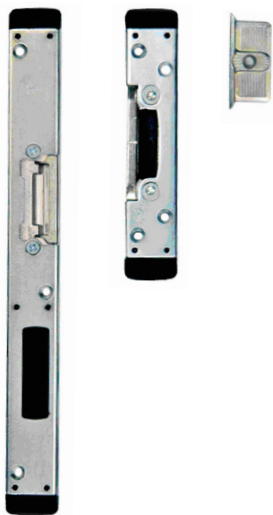

FUHR 2 HOOKS, 2 CAMS DOOR LOCK

- Day latch retention facility to avoid inadvertent lock out
- Reversible latch
- Latch sealing pressure adjustable via profile related plates
- Adjustable brass roller cams +/- 1mm provide consistently smooth and reliable engagement into plates
- Roller cam travel 19mm
- Steel hook bolt throw 20mm with lockout for strength and security
- Hook bolt sealing pressure adjustable via profile related plates
- Deadbolt throw - 20mm (Backset 35mm)
- Profile related plates

KEEPS

SPLIT SPINDLE IDENTIFICATION

Yellow Bichromate - Inside
Blue Galvanised - Outside