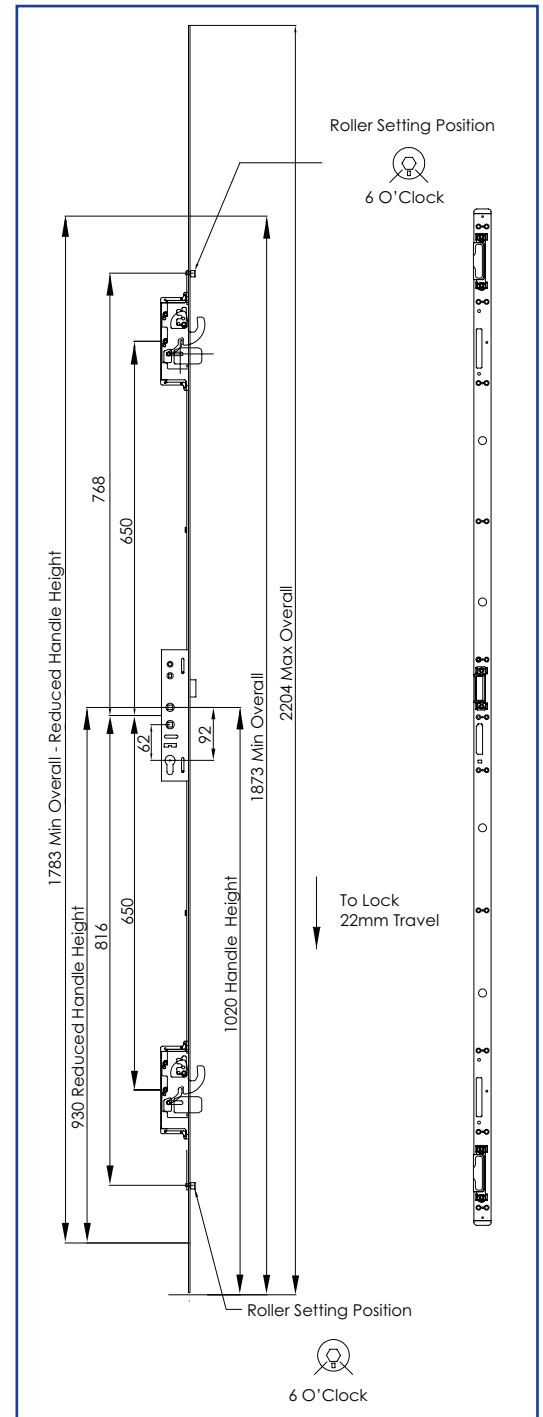

For further assistance, call **01702 613733**

www.climatec-windows.co.uk

11-14 Fletchers Square, Temple Farm Industrial Estate, Southend-on-Sea, Essex SS2 5RN

FUHR 2 HOOKS, 2 CAMS DOOR LOCK

- Day latch retention facility to avoid inadvertent lock out
- Reversible latch
- Latch sealing pressure adjustable via profile related plates
- Adjustable brass roller cams +/- 1mm provide consistently smooth and reliable engagement into plates
- Roller cam travel 19mm
- Steel hook bolt throw 20mm with lockout for strength and security
- Hook bolt sealing pressure adjustable via profile related plates
- Deadbolt throw - 20mm (Backset 35mm)
- Profile related plates

FUHR 2 ROUND BOLTS, 2 CAMS DOOR LOCK

- Reversible latch
- Latch sealing pressure adjustable via profile related plates
- Adjustable brass roller cams +/- 1mm provide consistently smooth and reliable engagement into plates
- Roller cam travel 19mm
- Steel round deadbolt throw 20mm with lockout for strength and security
- Deadbolt throw - 20mm (Backset 35mm, 40mm)
- Multipoint function provides enhanced noise reduction and heat insulation
- Profile related plates
- 20mm flat faceplate, 24mm x 6mm U-rail faceplate
- Not available as split spindle

FUHR 4 CAMS DOOR LOCK

- Reversible latch
- Latch sealing pressure adjustable via profile related plates
- Adjustable brass roller cams +/- 1mm provide consistently smooth and reliable engagement into plates
- Roller cam travel 19mm
- Deadbolt throw - 20mm (Backset 35mm, 40mm)
- Multipoint function provides enhanced noise reduction and heat insulation
- Profile related plates
- Available as solid spindle or key wind actions