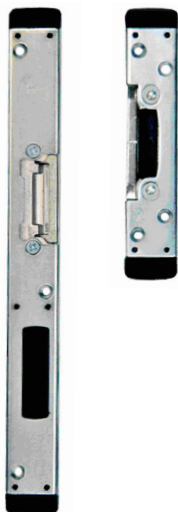

FUHR 4 HOOKS DOOR LOCK

- Day latch retention facility to avoid inadvertent lock out
- Reversible latch
- Latch sealing pressure adjustable via profile related plates
- Steel hook bolt throw 20mm with lockout for strength and security
- Hook bolt sealing pressure adjustable via profile related plates
- Deadbolt throw - 20mm (Backset 35mm)
- Profile related plates

KEEPS