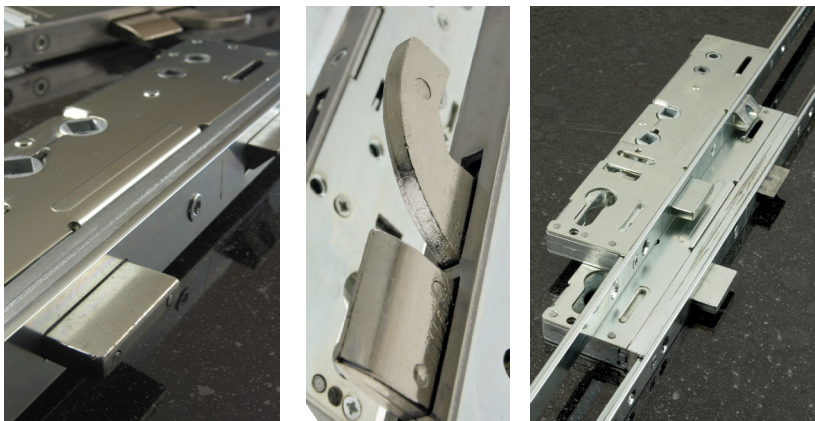

SINGLE RESIDENTIAL DOOR LOCKS - VARIOUS

Inside:

- Yale Mantis 3 Multi-point Door Lock
- Fuhr 2 Hooks, 2 Cams Door Lock
- Fuhr 2 Roundbolts, 2 Cams Door Lock
- Fuhr 4 Hooks Door Lock
- Fuhr 4 Cams Door Lock
- Fuhr 2 Hooks, 2 Cams Internal Restrictor

For further assistance, call 01702 613733

www.climatec-windows.co.uk

11-14 Fletchers Square, Temple Farm Industrial Estate, Southend-on-Sea, Essex SS2 5RN

YALE MANTIS 3 MULTI-POINT DOOR LOCK

- High security single door system
- 25mm deep throw anti lift security hooks
- 22mm security compression bolts
- Key operated centre deadbolt
- Roller cams
- 35mm backset
- Sprung centre cases
- Industry standard PZ92mm centre case
- Stainless steel 16mm face plates
- British Built

For further assistance, call **01702 613733**

www.climatec-windows.co.uk

11-14 Fletchers Square, Temple Farm Industrial Estate, Southend-on-Sea, Essex SS2 5RN

FUHR 2 HOOKS, 2 CAMS DOOR LOCK

- Day latch retention facility to avoid inadvertent lock out
- Reversible latch
- Latch sealing pressure adjustable via profile related plates
- Adjustable brass roller cams +/- 1mm provide consistently smooth and reliable engagement into plates
- Roller cam travel 19mm
- Steel hook bolt throw 20mm with lockout for strength and security
- Hook bolt sealing pressure adjustable via profile related plates
- Deadbolt throw - 20mm (Backset 35mm)
- Profile related plates

FUHR 2 ROUND BOLTS, 2 CAMS DOOR LOCK

- Reversible latch
- Latch sealing pressure adjustable via profile related plates
- Adjustable brass roller cams +/- 1mm provide consistently smooth and reliable engagement into plates
- Roller cam travel 19mm
- Steel round deadbolt throw 20mm with lockout for strength and security
- Deadbolt throw - 20mm (Backset 35mm, 40mm)
- Multipoint function provides enhanced noise reduction and heat insulation
- Profile related plates
- 20mm flat faceplate, 24mm x 6mm U-rail faceplate
- Not available as split spindle