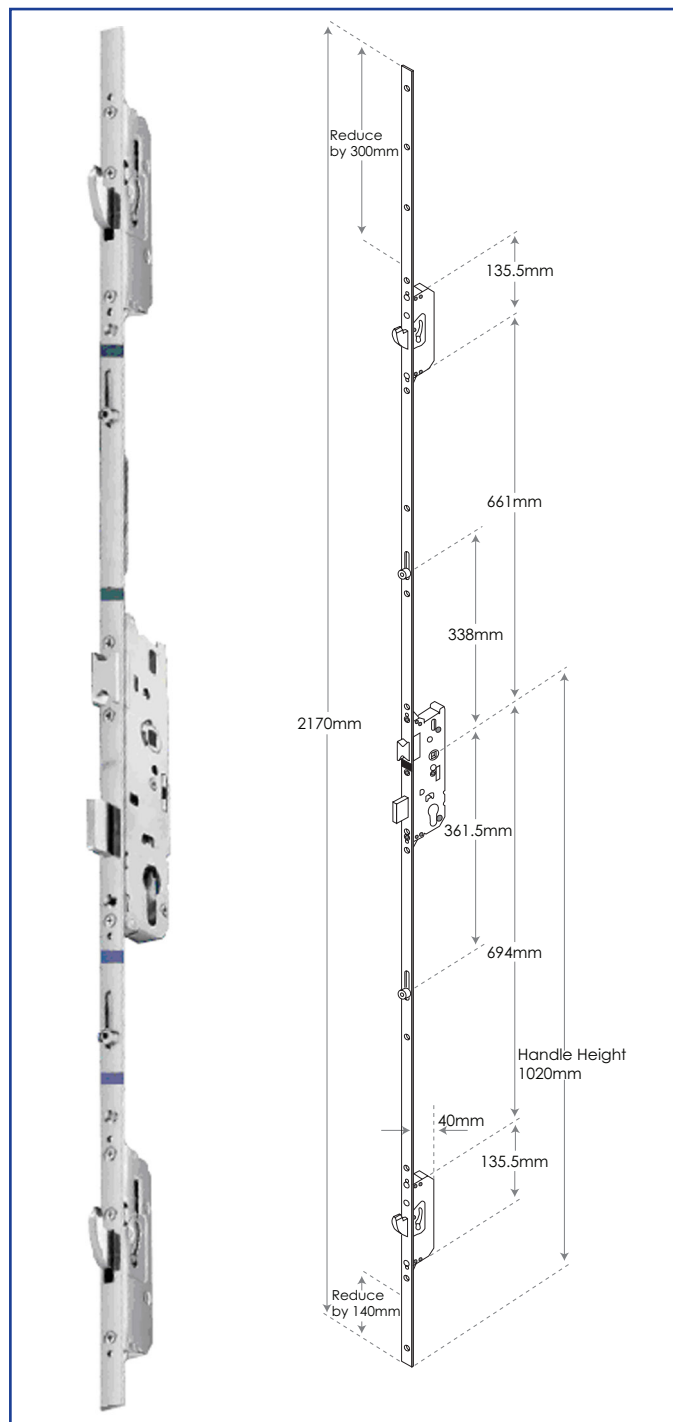

For further assistance, call 01702 613733

www.climatec-windows.co.uk

11-14 Fletchers Square, Temple Farm Industrial Estate, Southend-on-Sea, Essex SS2 5RN