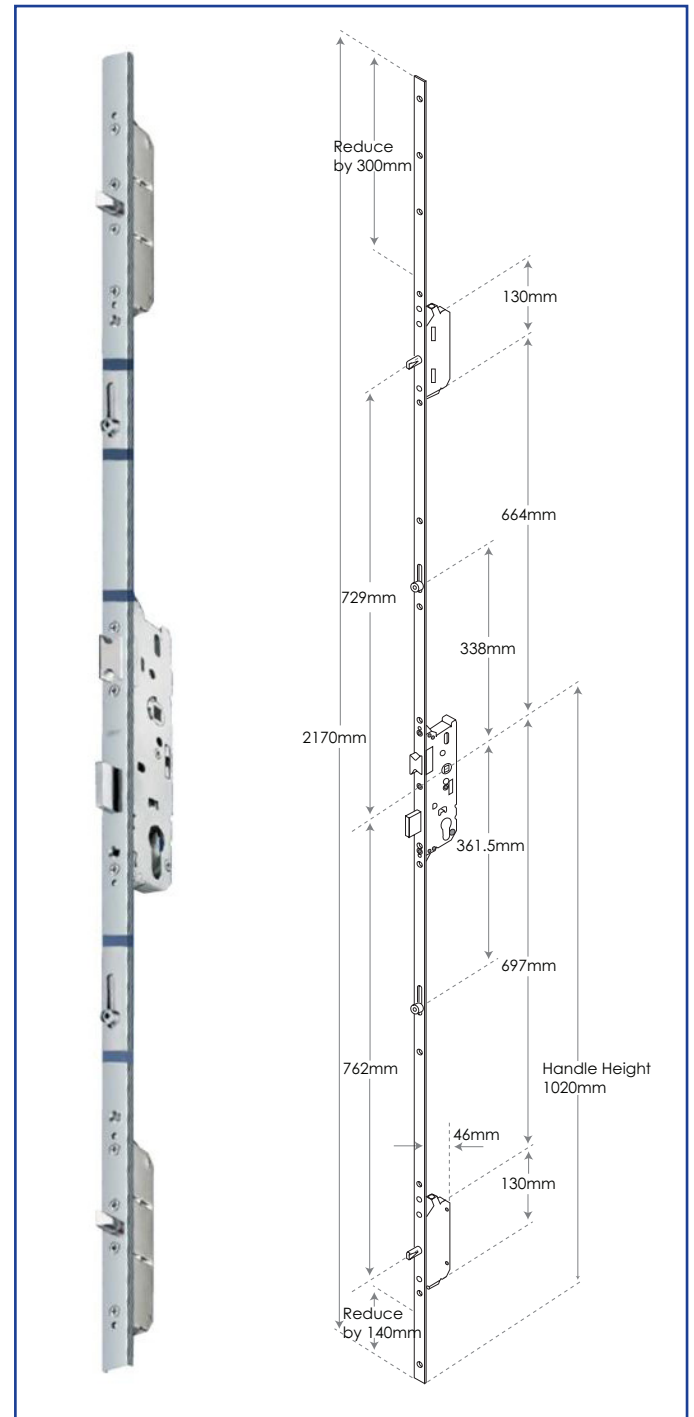

FUHR 2 ROUND BOLTS, 2 CAMS DOOR LOCK

- Reversible latch
- Latch sealing pressure adjustable via profile related plates
- Adjustable brass roller cams +/- 1mm provide consistently smooth and reliable engagement into plates
- Roller cam travel 19mm
- Steel round deadbolt throw 20mm with lockout for strength and security
- Deadbolt throw - 20mm (Backset 35mm, 40mm)
- Multipoint function provides enhanced noise reduction and heat insulation
- Profile related plates
- 20mm flat faceplate, 24mm x 6mm U-rail faceplate
- Not available as split spindle

KEEPS

For further assistance, call 01702 613733

www.climatec-windows.co.uk

11-14 Fletchers Square, Temple Farm Industrial Estate, Southend-on-Sea, Essex SS2 5RN