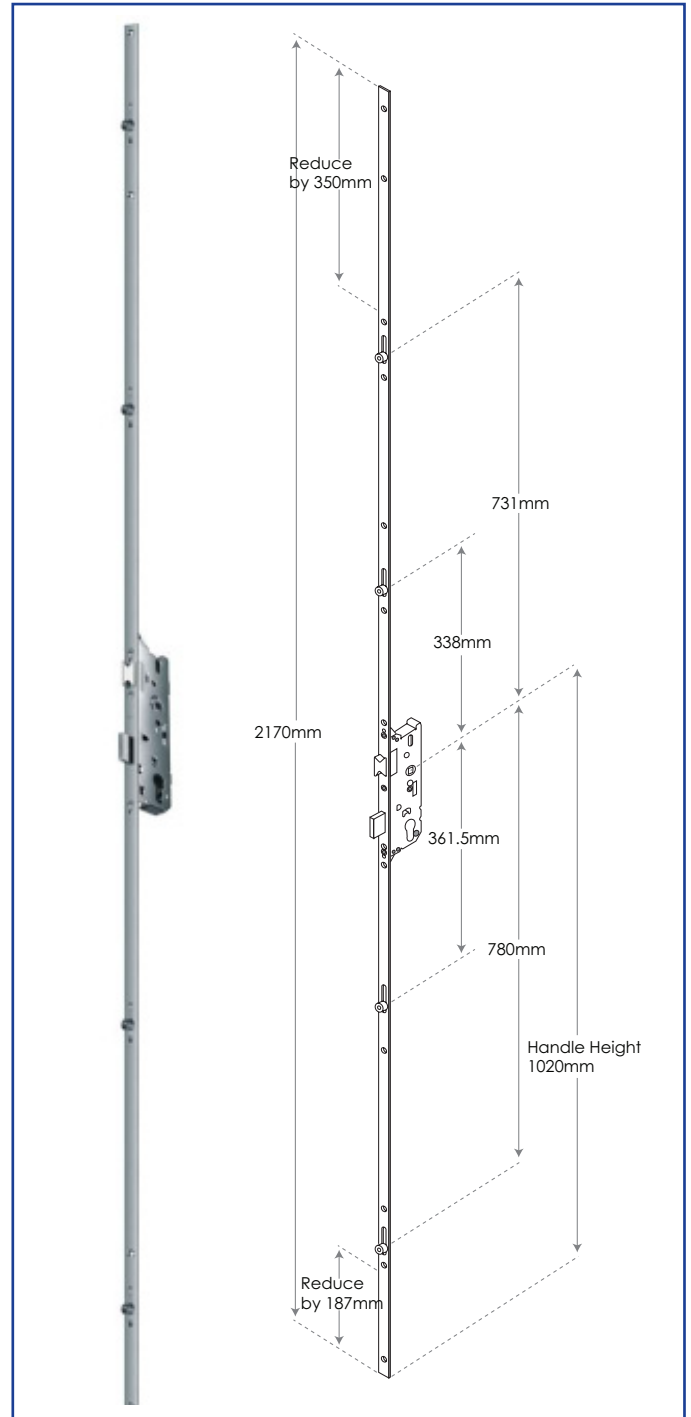

FUHR 4 CAMS DOOR LOCK

- Reversible latch
- Latch sealing pressure adjustable via profile related plates
- Adjustable brass roller cams +/- 1mm provide consistently smooth and reliable engagement into plates
- Roller cam travel 19mm
- Deadbolt throw - 20mm (Backset 35mm, 40mm)
- Multipoint function provides enhanced noise reduction and heat insulation
- Profile related plates
- Available as solid spindle or key wind actions

KEEPS

For further assistance, call 01702 613733

www.climatec-windows.co.uk

11-14 Fletchers Square, Temple Farm Industrial Estate, Southend-on-Sea, Essex SS2 5RN