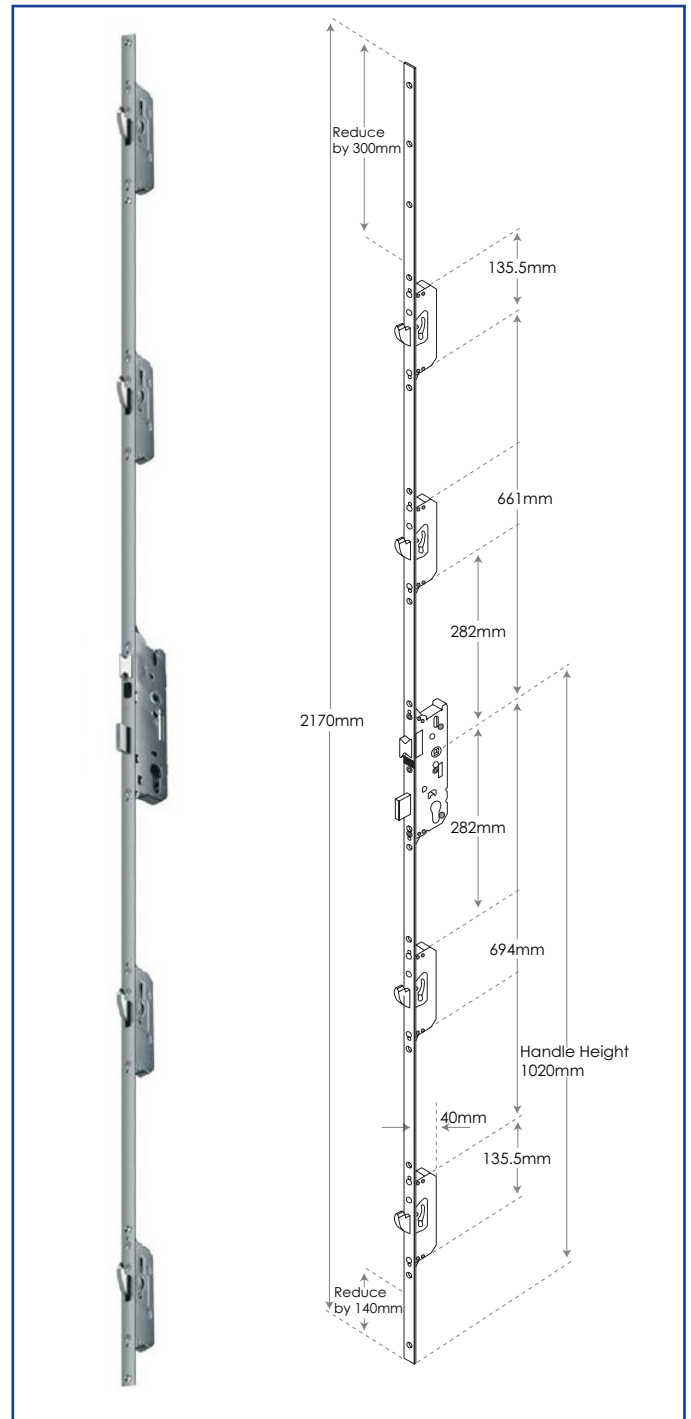

SPLIT SPINDLE IDENTIFICATION

Yellow Bichromate - Inside
Blue Galvanised - Outside

For further assistance, call 01702 613733

www.climatec-windows.co.uk

11-14 Fletchers Square, Temple Farm Industrial Estate, Southend-on-Sea, Essex SS2 5RN