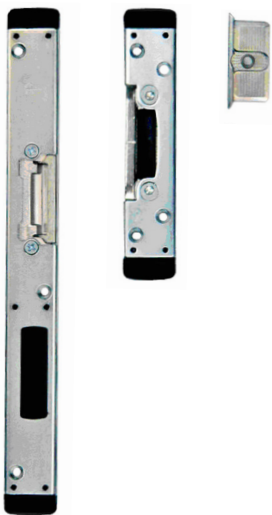

FUHR 2 HOOKS, 2 CAMS INTERNAL RESTRICTOR

- Added security for front doors.
- Integral restrictor enables partial opening without compromising security
- Lever operated and split spindle locks can be offered with a built in opening restrictor
- The restrictor engages simply with a turn of the knob, allowing the door to be partially opened
- The door has to be closed and the restrictor disengaged and re-opened before a visitor can gain access
- Thumb turn handles available in white, chrome or gold

KEEPS

For further assistance, call 01702 613733

www.climatec-windows.co.uk

11-14 Fletchers Square, Temple Farm Industrial Estate, Southend-on-Sea, Essex SS2 5RN