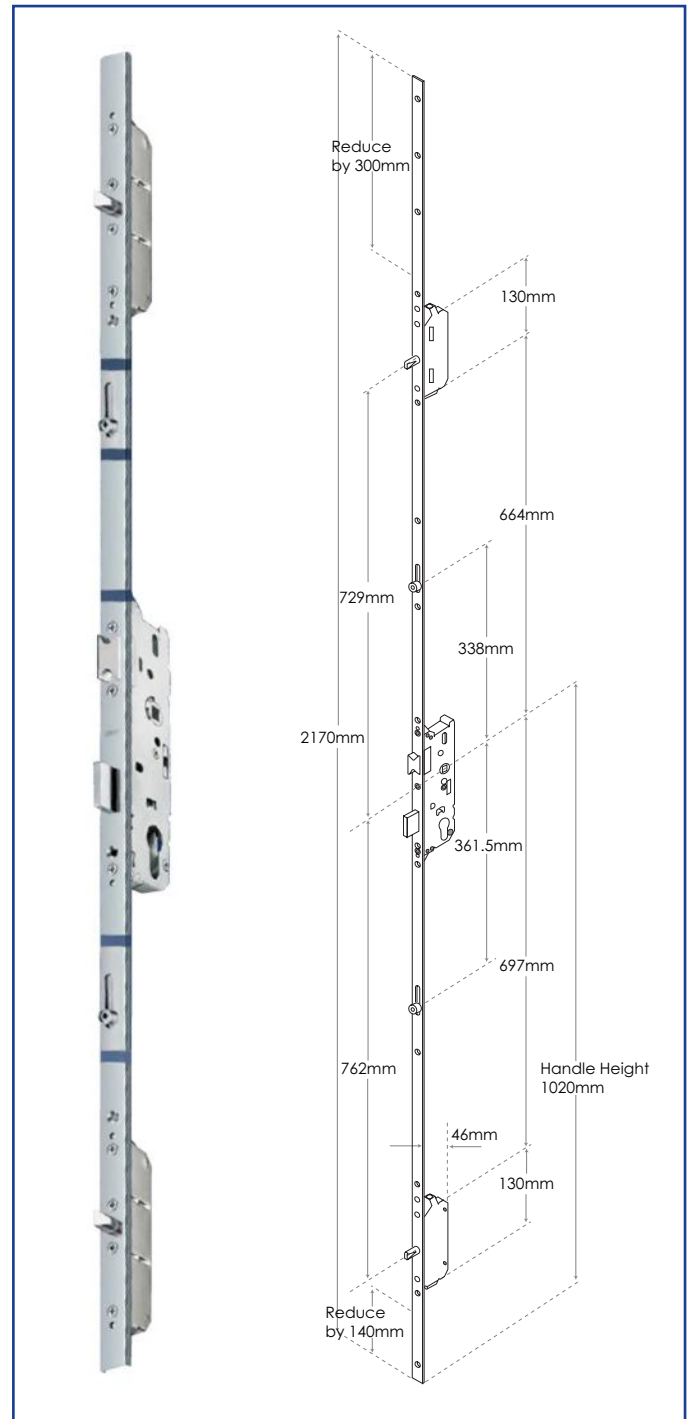

FUHR 2 ROUND BOLTS, 2 CAMS DOOR LOCK

- Reversible latch
- Latch sealing pressure adjustable via profile related plates
- Adjustable brass roller cams +/- 1mm provide consistently smooth and reliable engagement into plates
- Roller cam travel 19mm
- Steel round deadbolt throw 20mm with lockout for strength and security
- Deadbolt throw - 20mm (Backset 35mm, 40mm)
- Multipoint function provides enhanced noise reduction and heat insulation
- Profile related plates
- 20mm flat faceplate, 24mm x 6mm U-rail faceplate
- Not available as split spindle

KEEPS

For further assistance, call 01702 613733

www.climatec-windows.co.uk

11-14 Fletchers Square, Temple Farm Industrial Estate, Southend-on-Sea, Essex SS2 5RN