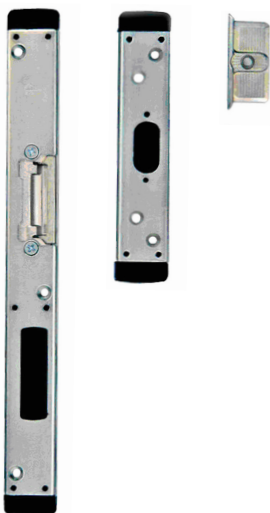

For further assistance, call **01702 613733**

www.climatec-windows.co.uk

11-14 Fletchers Square, Temple Farm Industrial Estate, Southend-on-Sea, Essex SS2 5RN

FUHR 2 HOOKS, 2 CAMS DOOR LOCK

- Day latch retention facility to avoid inadvertent lock out
- Reversible latch
- Latch sealing pressure adjustable via profile related plates
- Adjustable brass roller cams +/- 1mm provide consistently smooth and reliable engagement into plates
- Roller cam travel 19mm
- Steel hook bolt throw 20mm with lockout for strength and security
- Hook bolt sealing pressure adjustable via profile related plates
- Deadbolt throw - 20mm (Backset 35mm)
- Profile related plates

FUHR 2 ROUND BOLTS, 2 CAMS DOOR LOCK

- Reversible latch
- Latch sealing pressure adjustable via profile related plates
- Adjustable brass roller cams +/- 1mm provide consistently smooth and reliable engagement into plates
- Roller cam travel 19mm
- Steel round deadbolt throw 20mm with lockout for strength and security
- Deadbolt throw - 20mm (Backset 35mm, 40mm)
- Multipoint function provides enhanced noise reduction and heat insulation
- Profile related plates
- 20mm flat faceplate, 24mm x 6mm U-rail faceplate
- Not available as split spindle

KEEPS

For further assistance, call 01702 613733

www.climatec-windows.co.uk

11-14 Fletchers Square, Temple Farm Industrial Estate, Southend-on-Sea, Essex SS2 5RN

FUHR 4 HOOKS DOOR LOCK

- Day latch retention facility to avoid inadvertent lock out
- Reversible latch
- Latch sealing pressure adjustable via profile related plates
- Steel hook bolt throw 20mm with lockout for strength and security
- Hook bolt sealing pressure adjustable via profile related plates
- Deadbolt throw - 20mm (Backset 35mm)
- Profile related plates