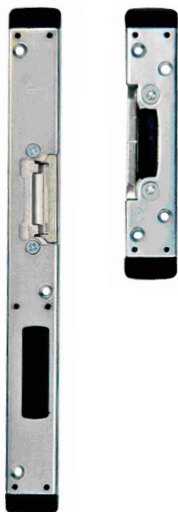

FUHR 4 HOOKS DOOR LOCK

- Day latch retention facility to avoid inadvertent lock out
- Reversible latch
- Latch sealing pressure adjustable via profile related plates
- Steel hook bolt throw 20mm with lockout for strength and security
- Hook bolt sealing pressure adjustable via profile related plates
- Deadbolt throw - 20mm (Backset 35mm)
- Profile related plates

KEEPS