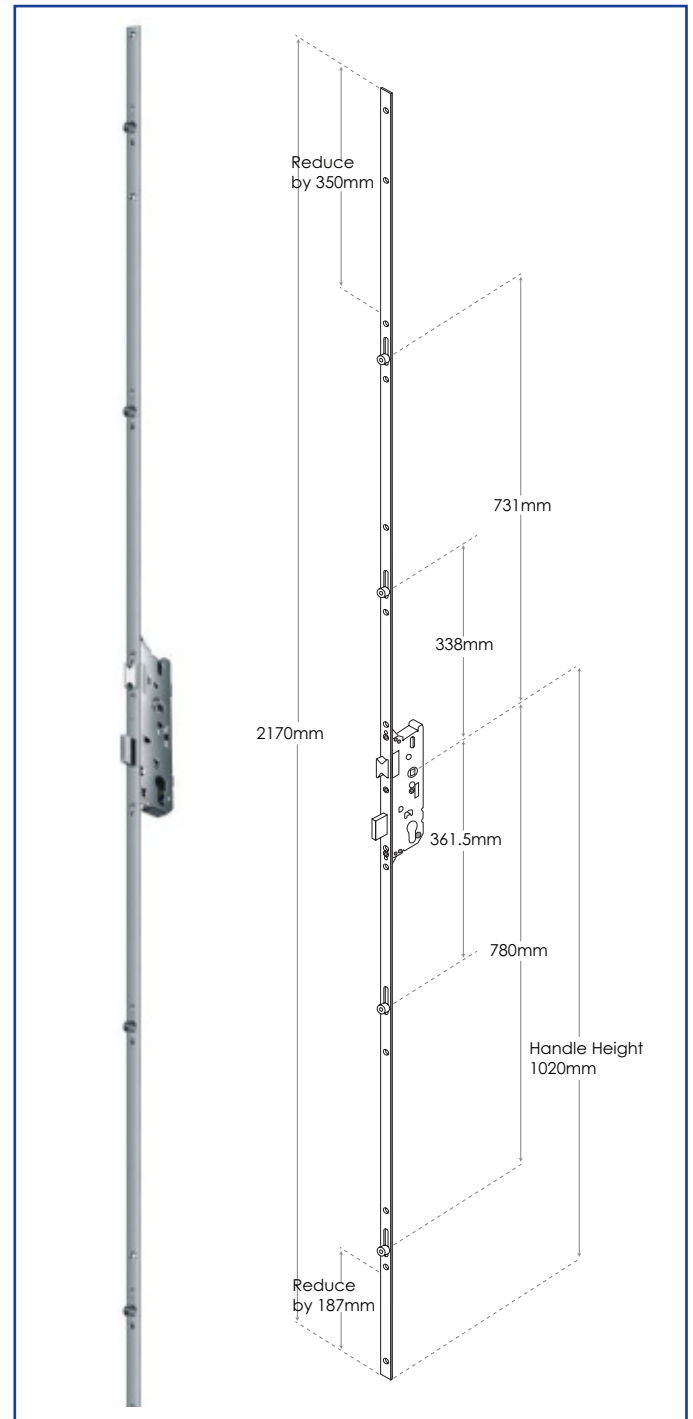

FUHR 4 CAMS DOOR LOCK

- Reversible latch
- Latch sealing pressure adjustable via profile related plates
- Adjustable brass roller cams +/- 1mm provide consistently smooth and reliable engagement into plates
- Roller cam travel 19mm
- Deadbolt throw - 20mm (Backset 35mm, 40mm)
- Multipoint function provides enhanced noise reduction and heat insulation
- Profile related plates
- Available as solid spindle or key wind actions

KEEPS

For further assistance, call **01702 613733**

www.climatec-windows.co.uk

11-14 Fletchers Square, Temple Farm Industrial Estate, Southend-on-Sea, Essex SS2 5RN