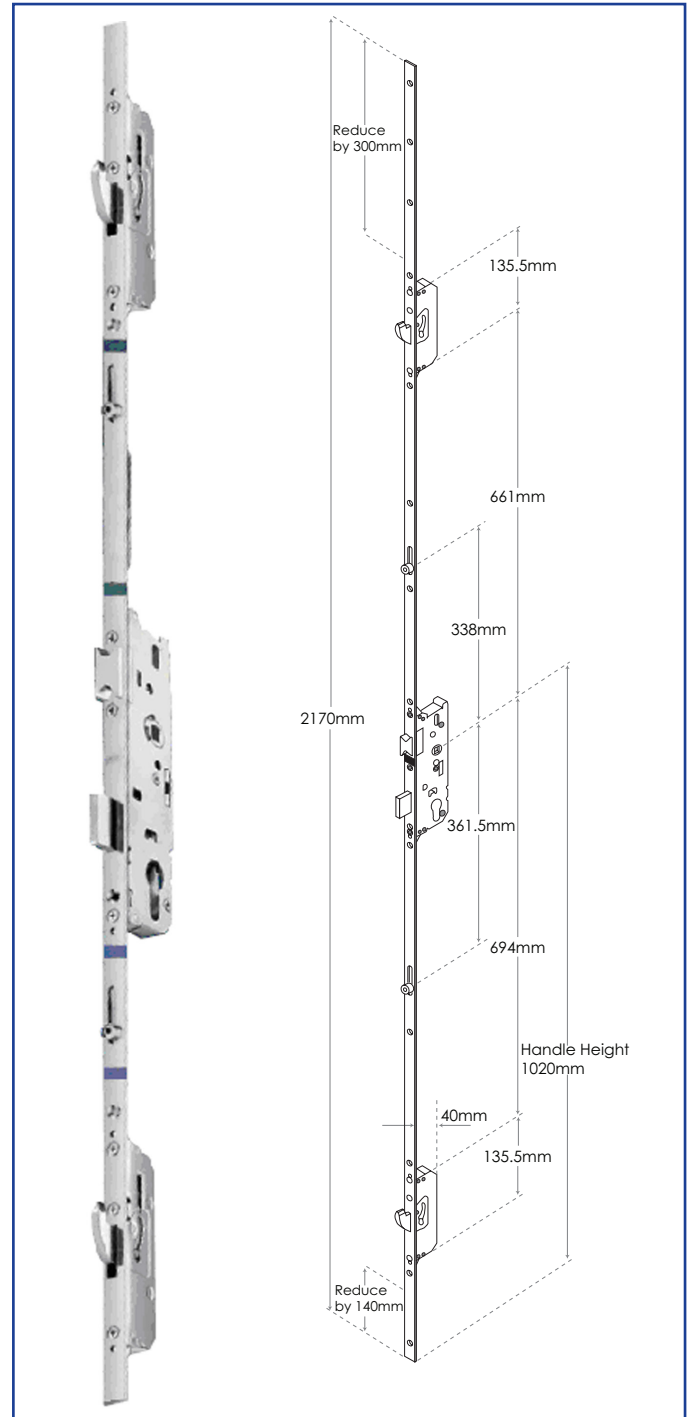

For further assistance, call 01702 613733

www.climatec-windows.co.uk

11-14 Fletchers Square, Temple Farm Industrial Estate, Southend-on-Sea, Essex SS2 5RN