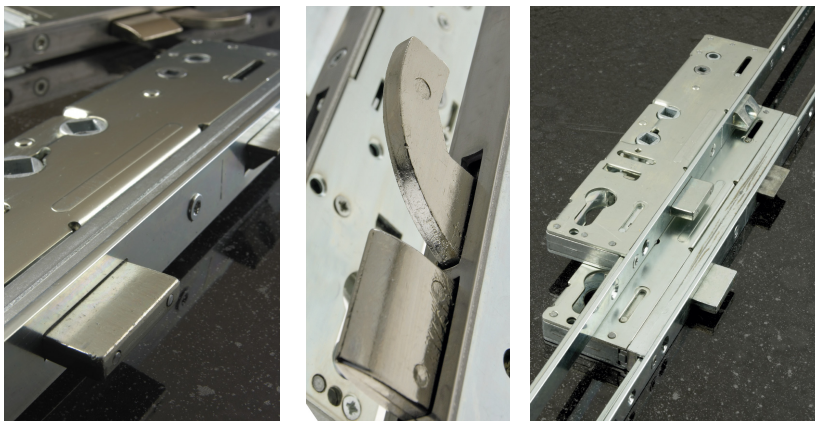

SINGLE RESIDENTIAL DOOR LOCKS - VARIOUS

Inside:

- Yale Mantis 3 Multi-point Door Lock
- Fuhr 2 Hooks, 2 Cams Door Lock
- Fuhr 2 Roundbolts, 2 Cams Door Lock
- Fuhr 4 Hooks Door Lock
- Fuhr 4 Cams Door Lock
- Fuhr 2 Hooks, 2 Cams Internal Restrictor

For further assistance, call 01702 613733

www.climatec-windows.co.uk

11-14 Fletchers Square, Temple Farm Industrial Estate, Southend-on-Sea, Essex SS2 5RN

YALE MANTIS 3 MULTI-POINT DOOR LOCK

- High security single door system
- 25mm deep throw anti lift security hooks
- 22mm security compression bolts
- Key operated centre deadbolt
- Roller cams
- 35mm backset
- Sprung centre cases
- Industry standard PZ92mm centre case
- Stainless steel 16mm face plates
- British Built

For further assistance, call **01702 613733**

www.climatec-windows.co.uk

11-14 Fletchers Square, Temple Farm Industrial Estate, Southend-on-Sea, Essex SS2 5RN

FUHR 2 HOOKS, 2 CAMS DOOR LOCK

- Day latch retention facility to avoid inadvertent lock out
- Reversible latch
- Latch sealing pressure adjustable via profile related plates
- Adjustable brass roller cams +/- 1mm provide consistently smooth and reliable engagement into plates
- Roller cam travel 19mm
- Steel hook bolt throw 20mm with lockout for strength and security
- Hook bolt sealing pressure adjustable via profile related plates
- Deadbolt throw - 20mm (Backset 35mm)
- Profile related plates

FUHR 2 ROUND BOLTS, 2 CAMS DOOR LOCK

- Reversible latch
- Latch sealing pressure adjustable via profile related plates
- Adjustable brass roller cams +/- 1mm provide consistently smooth and reliable engagement into plates
- Roller cam travel 19mm
- Steel round deadbolt throw 20mm with lockout for strength and security
- Deadbolt throw - 20mm (Backset 35mm, 40mm)
- Multipoint function provides enhanced noise reduction and heat insulation
- Profile related plates
- 20mm flat faceplate, 24mm x 6mm U-rail faceplate
- Not available as split spindle