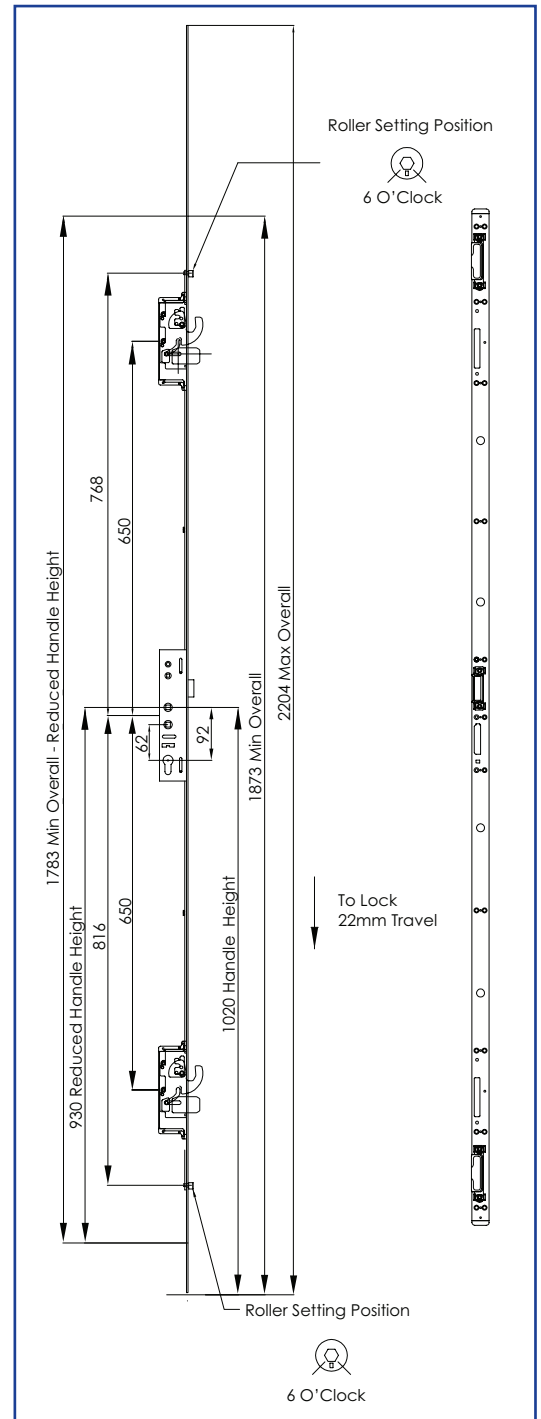

For further assistance, call **01702 613733**

www.climatec-windows.co.uk

11-14 Fletchers Square, Temple Farm Industrial Estate, Southend-on-Sea, Essex SS2 5RN

FUHR 2 HOOKS, 2 CAMS DOOR LOCK

- Day latch retention facility to avoid inadvertent lock out
- Reversible latch
- Latch sealing pressure adjustable via profile related plates
- Adjustable brass roller cams +/- 1mm provide consistently smooth and reliable engagement into plates
- Roller cam travel 19mm
- Steel hook bolt throw 20mm with lockout for strength and security
- Hook bolt sealing pressure adjustable via profile related plates
- Deadbolt throw - 20mm (Backset 35mm)
- Profile related plates

FUHR 2 ROUND BOLTS, 2 CAMS DOOR LOCK

- Reversible latch
- Latch sealing pressure adjustable via profile related plates
- Adjustable brass roller cams +/- 1mm provide consistently smooth and reliable engagement into plates
- Roller cam travel 19mm
- Steel round deadbolt throw 20mm with lockout for strength and security
- Deadbolt throw - 20mm (Backset 35mm, 40mm)
- Multipoint function provides enhanced noise reduction and heat insulation
- Profile related plates
- 20mm flat faceplate, 24mm x 6mm U-rail faceplate
- Not available as split spindle

FUHR 4 CAMS DOOR LOCK

- Reversible latch
- Latch sealing pressure adjustable via profile related plates
- Adjustable brass roller cams +/- 1mm provide consistently smooth and reliable engagement into plates
- Roller cam travel 19mm
- Deadbolt throw - 20mm (Backset 35mm, 40mm)
- Multipoint function provides enhanced noise reduction and heat insulation
- Profile related plates
- Available as solid spindle or key wind actions