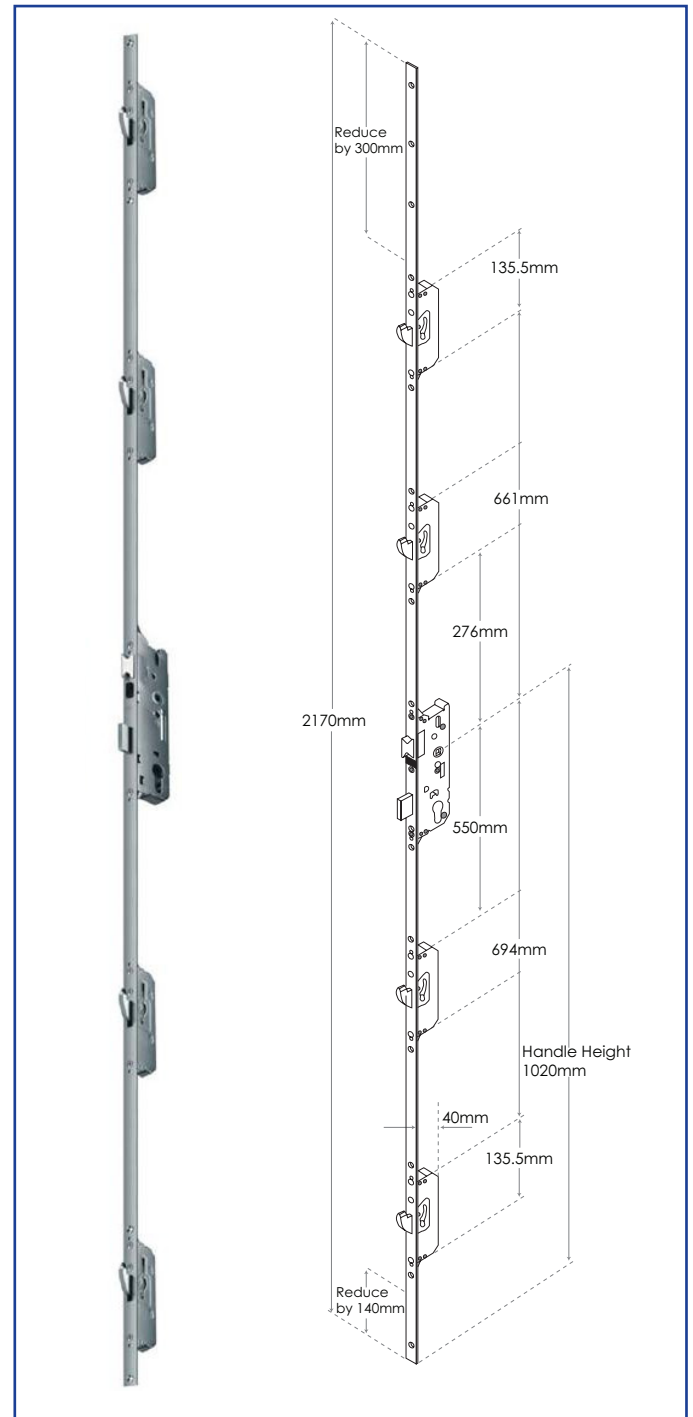

SPLIT SPINDLE IDENTIFICATION

Yellow Bichromate - Inside
Blue Galvanised - Outside

For further assistance, call **01702 613733**

www.climatec-windows.co.uk

11-14 Fletchers Square, Temple Farm Industrial Estate, Southend-on-Sea, Essex SS2 5RN