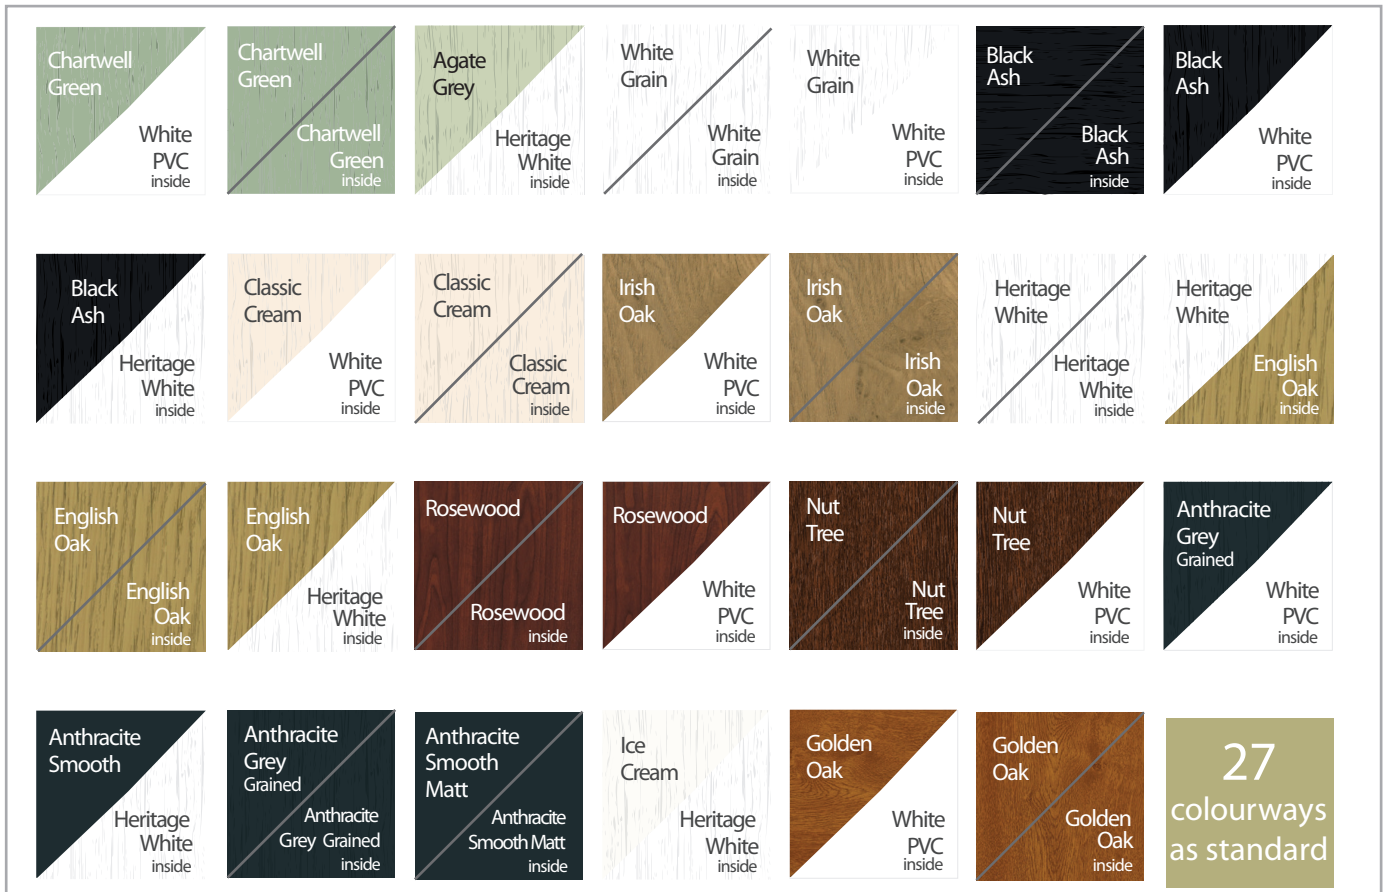

## COLOUR OPTIONS

The colour collection for the Deceuninck Flush Sash has been specially designed to help you put together the perfect colour palette for your home. Our beautiful range of colours take inspiration directly from nature to harmonise perfectly with your home and its surroundings, ensuring it stays looking good for years to come.

- ❖ Standard white PVC available
- ❖ A collection of hand picked Heritage woodgrain finishes
- ❖ 27 Colourways as standard
- ❖ Extremely durable
- ❖ 10 year manufacturer's guarantee for ultimate peace of mind