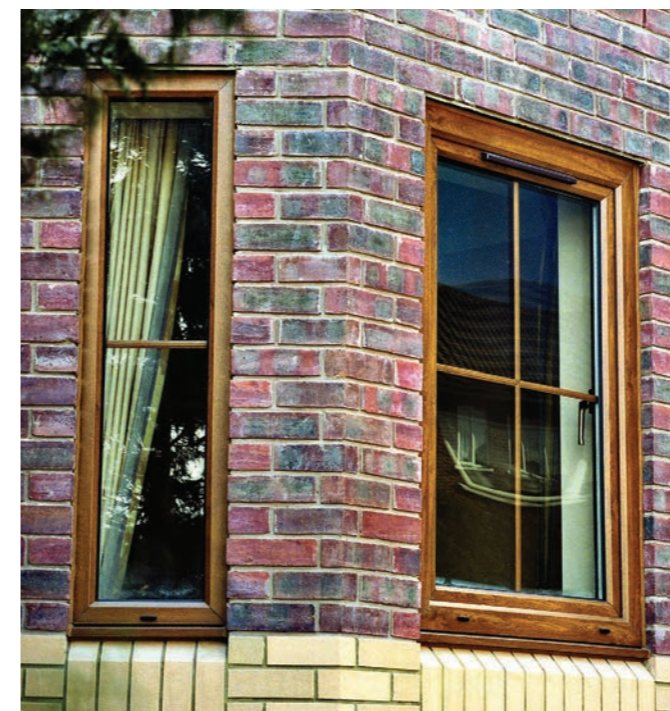

CONTEMPORARY, VERSATILE STYLE

Tilt & Turn Windows

A functional alternative to opening out windows that can create the look and feel of the continent.

1 Tilt and turn windows offer you simplicity and versatility in your home – providing a wide choice of windows styles which have the option of the window tilting inwards or being fully opened inwards. This flexibility provides you with secure ventilation and ease of cleaning from within your home, along with making Tilt and turn windows the ideal solution where there is restricted space outside making outward opening a hazard and providing an effective fire escape.

2 A contemporary and stylish solution to suit modern properties, together with the benefits of noise reduction, low maintenance, safety and security and energy efficiency. Our Tilt and turn window system can achieve an A+ rating, the highest possible window energy rating.

Tilt and turn windows manufactured from REHAU profile can be matched with the very latest high performance handles, hinges and locking mechanisms - your REHAU installer will provide you with advice on this issue.