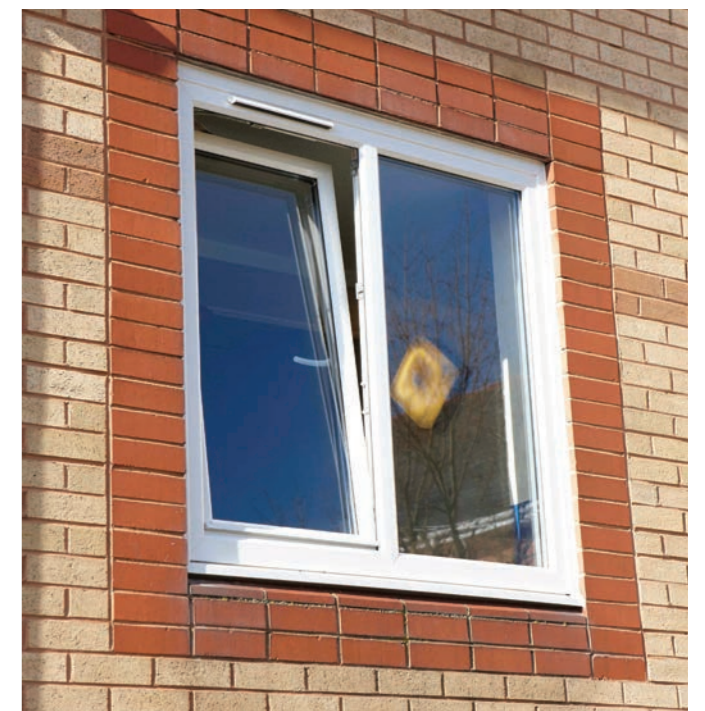

CONTEMPORARY, VERSATILE STYLE

Tilt & Turn Windows

A functional alternative to opening out windows that can create the look and feel of the continent.

1 Tilt and turn windows offer you simplicity and versatility in your home – providing a wide choice of windows styles which have the option of the window tilting inwards or being fully opened inwards. This flexibility provides you with secure ventilation and ease of cleaning from within your home, along with making Tilt and turn windows the ideal solution where there is restricted space outside making outward opening a hazard and providing an effective fire escape.

2 A contemporary and stylish solution to suit modern properties, together with the benefits of noise reduction, low maintenance, safety and security and energy efficiency. Our Tilt and turn window system can achieve an A+ rating, the highest possible window energy rating.

Tilt and turn windows manufactured from REHAU profile can be matched with the very latest high performance handles, hinges and locking mechanisms - your REHAU installer will provide you with advice on this issue.