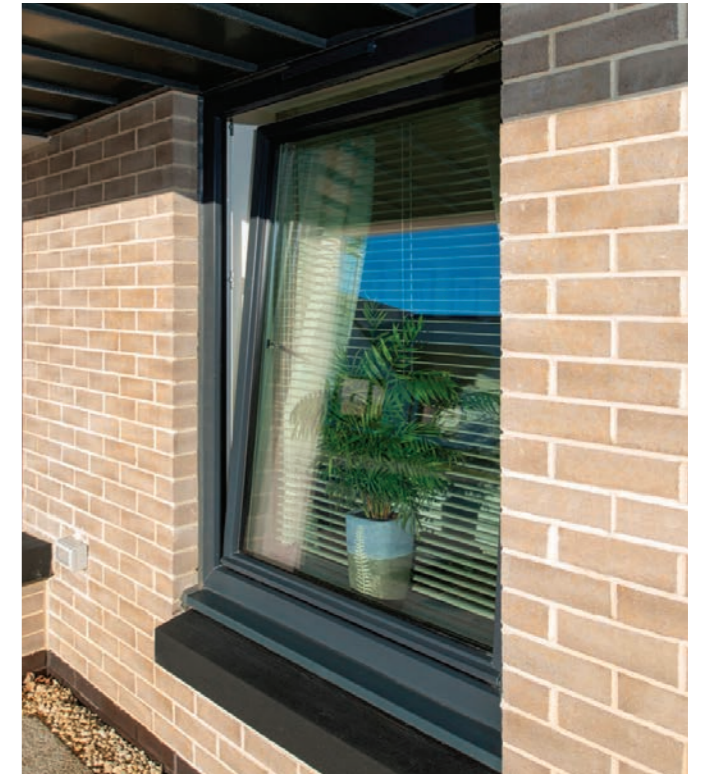

CONTEMPORARY, VERSATILE STYLE

Tilt & Turn Windows

A functional alternative to opening out windows that can create the look and feel of the continent.

1 Tilt and turn windows offer you simplicity and versatility in your home – providing a wide choice of windows styles which have the option of the window tilting inwards or being fully opened inwards. This flexibility provides you with secure ventilation and ease of cleaning from within your home, along with making Tilt and turn windows the ideal solution where there is restricted space outside making outward opening a hazard and providing an effective fire escape.

2 A contemporary and stylish solution to suit modern properties, together with the benefits of noise reduction, low maintenance, safety and security and energy efficiency. Our Tilt and turn window system can achieve an A+ rating, the highest possible window energy rating.

Tilt and turn windows manufactured from REHAU profile can be matched with the very latest high performance handles, hinges and locking mechanisms - your REHAU installer will provide you with advice on this issue.