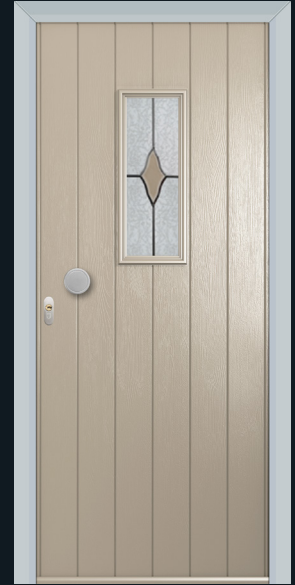

Watch the Ultion v's a standard cylinder video at www.solidor.co.uk/tv

DOORS

THE WAY THEY'RE
MEANT TO BE™

Six steps to your perfect composite door

Step 1: Select your door style

Please note all door styles shown are with a central lock and handle situated approximately 970mm from the top of the frame. A Heritage automatic slam shut lock is key operated and the cylinder is approximately 600mm from the top of the frame.

Flint Square
Bullseye

Flint 1
Bullseye

Flint 2
Square Lead

Flint 2
Square Lead

Beeston GB

Flint Beeston
Elegance

Beeston
Brillante

Other solid door styles available: