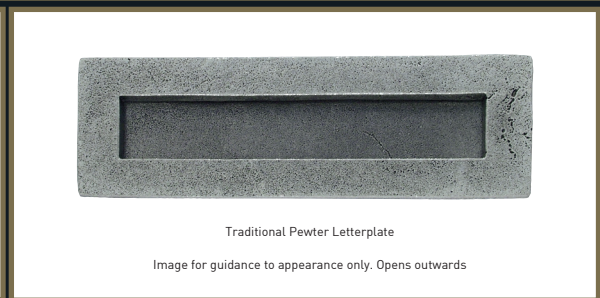

Heritage Slam Shut Lock

The aesthetics of a traditional rim latch, but incorporates the latest high security slam shut technology.

The lock automatically engages as the door closes.

Available with Standard Escutcheon or Rim Pull.

Lever/Lever Handle

Rim Pull

Standard Escutcheon

DOORS

THE WAY THEY'RE MEANT TO BE™

Door Knockers

Letterplates

Hinges