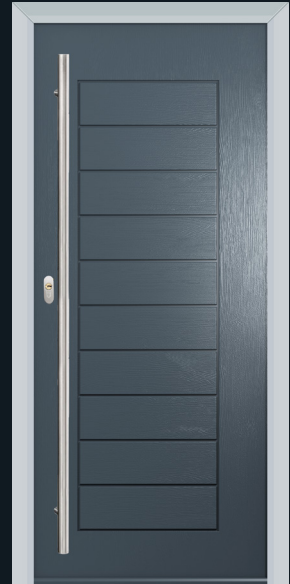

DOORS

THE WAY THEY'RE
MEANT TO BE™

Six steps to your perfect composite door

Step 1: Select your door style

Please note all door styles shown are with a central lock and handle situated approximately 970mm from the top of the frame. A Heritage automatic slam shut lock is key operated and the cylinder is approximately 600mm from the top of the frame.

Palermo