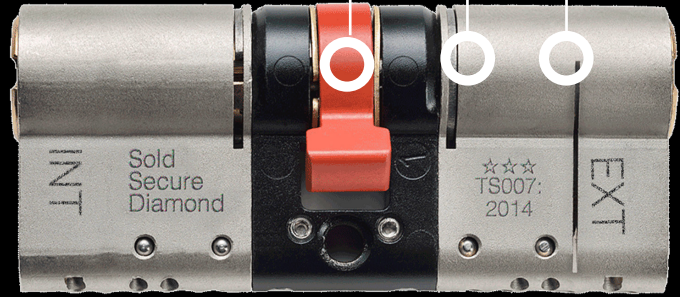

Stylish Doors

PERFORMANCE

- ✓ Maintenance Free
- ✓ 100mm Outer Frame with 9 chambers
- ✓ 60mm Engineered Hardwood Slab
 - ✓ 44mm Triple Glazing
 - ✓ Exceptional U-value

Molybdenum Alloy Core
25% denser than Iron

Resistance Sections
Sacrificed when snapped

SECURITY

- ✓ Toughened or Laminated Glass
- ✓ Slam Shut, Automatic Locking System
- ✓ Ultion Cylinder £1000 Guarantee
- ✓ PAS24, Document Q & Secured By Design
- ✓ Hardwood Core

Watch the Ultion v's a standard cylinder video at www.solidor.co.uk/tv

DOORS

THE WAY THEY'RE
MEANT TO BE™

Six steps to your perfect composite door

Step 1: Select your door style

Please note all door styles shown are with a central lock and handle situated approximately 970mm from the top of the frame. A Heritage automatic slam shut lock is key operated and the cylinder is approximately 600mm from the top of the frame.