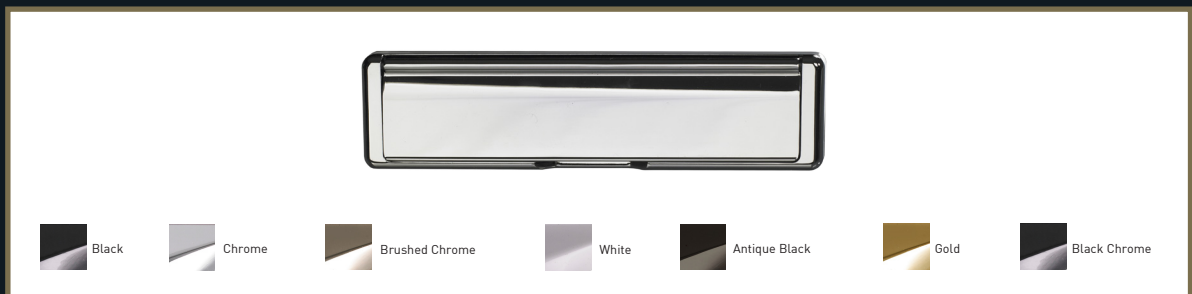

- Flint
- Tenby
- Ludlow
- Edinburgh

DOORS

THE WAY THEY'RE
MEANT TO BE™

Step 2 & 3: Select your door & frame colours

		Door Frame <small>(Same colour both sides)</small>	Door Frame <small>(Grained White inside)</small>	Door Slab
Grained White		✓	✓	✓
Clotted Cream		✓	✓	✓
Cotswold Green			✓	✓
Painswick		✓	✓	✓
French Grey				✓
Peacock Blue				✓
Irish Oak		✓	✓	✓
Eclectic Grey			✓	✓*
No.10 Black			✓	✓

Heritage Slam Shut Lock

The aesthetics of a traditional rim latch, but incorporates the latest high security slam shut technology.

The lock automatically engages as the door closes.

Available with Standard Escutcheon or Rim Pull.

Lever/Lever Handle

Rim Pull

Standard Escutcheon

DOORS

THE WAY THEY'RE MEANT TO BE™

Door Knockers

Letterplates

Hinges

Please note that the images shown within this brochure are for illustration purposes only

DOORS

THE WAY THEY'RE MEANT TO BE™

Traditional Handles

 <p>Swan Hardex</p> <ul style="list-style-type: none"> Chrome Gold Brushed Black Chrome Antique Black 	 <p>Lever Hardex</p> <ul style="list-style-type: none"> Chrome Gold Brushed Black Chrome Antique Black White Black 	 <p>Lever Pad</p> <ul style="list-style-type: none"> Chrome Gold Brushed Black Chrome Antique Black White Black
 <p>Traditional Avon Slimline</p> <ul style="list-style-type: none"> Black Pewter 	 <p>Traditional Monkey Tail</p> <ul style="list-style-type: none"> Black Pewter 	 <p>Traditional Cottage</p> <ul style="list-style-type: none"> Black Pewter
 <p>Door Knob</p> <ul style="list-style-type: none"> Chrome Brushed 	 <p>Traditional Knob</p> <ul style="list-style-type: none"> Black Pewter 	<p>A large range of premium quality handles to complement our door.</p> <p>Available as contemporary or traditional, all are suited to your individual taste and add a real touch of class to your Residence Collection Door.</p>