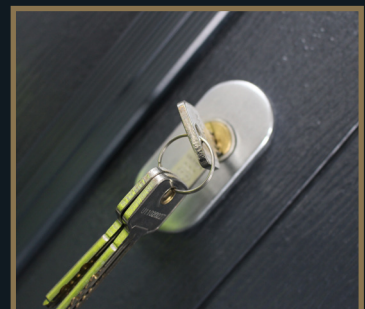

The Slam Shut lock is an automatic multi-point locking system.

It features two self-locking hooks to provide additional security and two sealing elements ensure correct closure.

Available with Lever/Lever Handle, Standard Escutcheon or Rim Pull.

Heritage Slam Shut Lock

The aesthetics of a traditional rim latch, but incorporates the latest high security slam shut technology.

The lock automatically engages as the door closes.

Available with Standard Escutcheon or Rim Pull.

Lever/Lever Handle

Rim Pull

Standard Escutcheon

DOORS

THE WAY THEY'RE MEANT TO BE™

Door Knockers

Letterplates

Hinges