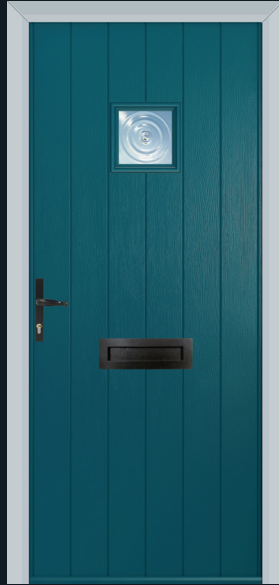

Flint Square
Bullseye