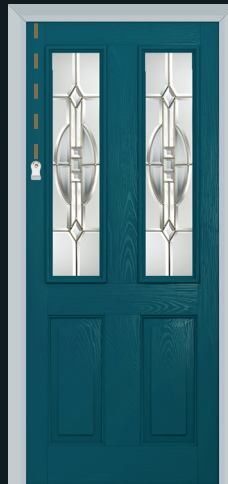

Deep Nose Cill

The modern interpretation of a traditional timber cill, the end result looks beautifully authentic.

Please note doors are available as open-in only

Lock Position

Standard Slam Shut Auto Lock

The Slam Shut lock is an automatic multi-point locking system.

It features two self-locking hooks to provide additional security and two sealing elements ensure correct closure.

Available with Lever/Lever Handle, Standard Escutcheon or Rim Pull.

Heritage Slam Shut Lock

The aesthetics of a traditional rim latch, but incorporates the latest high security slam shut technology.

The lock automatically engages as the door closes.

Available with Standard Escutcheon or Rim Pull.