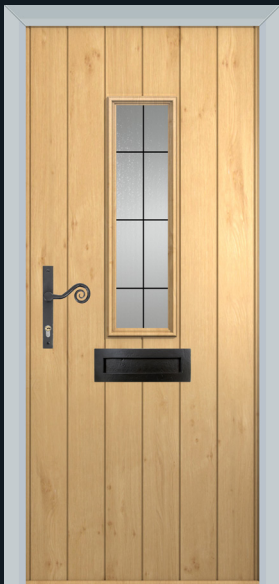

Flint 2
Square Lead