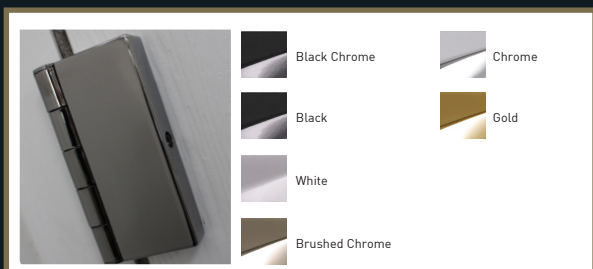

Heritage Slam Shut Lock

The aesthetics of a traditional rim latch, but incorporates the latest high security slam shut technology.

The lock automatically engages as the door closes.

Available with Standard Escutcheon or Rim Pull.

Lever/Lever Handle

Rim Pull

Standard Escutcheon

DOORS

THE WAY THEY'RE MEANT TO BE™

Door Knockers

Letterplates

Hinges