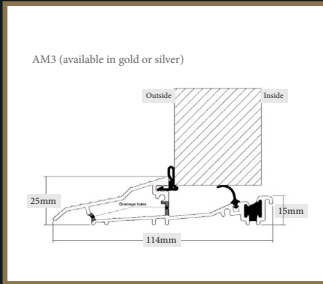

DOORS

THE WAY THEY'RE MEANT TO BE™

Step 5: Select your lock position and accessories

Threshold

Stormguard aluminium thresholds are Part M compliant according to the latest Building Regulations for easy access.