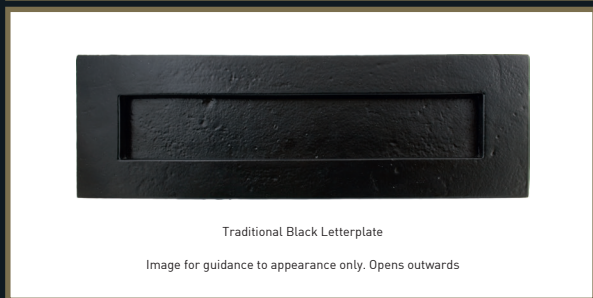

Heritage Slam Shut Lock

The aesthetics of a traditional rim latch, but incorporates the latest high security slam shut technology.

The lock automatically engages as the door closes.

Available with Standard Escutcheon or Rim Pull.

Lever/Lever Handle

Rim Pull

Standard Escutcheon

DOORS

THE WAY THEY'RE MEANT TO BE™

Door Knockers

Letterplates

Hinges

Please note that the images shown within this brochure are for illustration purposes only

DOORS

THE WAY THEY'RE MEANT TO BE™

Traditional Handles

 <p>Swan Hardex</p> <ul style="list-style-type: none"> Chrome Gold Brushed Black Chrome Antique Black 	 <p>Lever Hardex</p> <ul style="list-style-type: none"> Chrome Gold Brushed Black Chrome Antique Black White Black 	 <p>Lever Pad</p> <ul style="list-style-type: none"> Chrome Gold Brushed Black Chrome Antique Black White Black
 <p>Traditional Avon Slimline</p> <ul style="list-style-type: none"> Black Pewter 	 <p>Traditional Monkey Tail</p> <ul style="list-style-type: none"> Black Pewter 	 <p>Traditional Cottage</p> <ul style="list-style-type: none"> Black Pewter
 <p>Door Knob</p> <ul style="list-style-type: none"> Chrome Brushed 	 <p>Traditional Knob</p> <ul style="list-style-type: none"> Black Pewter 	<p>A large range of premium quality handles to complement our door.</p> <p>Available as contemporary or traditional, all are suited to your individual taste and add a real touch of class to your Residence Collection Door.</p>