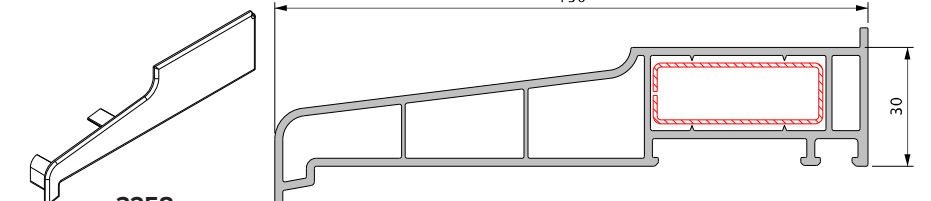

3258 END CAP (for cill 3338)

3338 - 150MM CILL