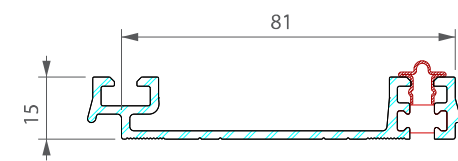

4420 ALUMINIUM INTERLOCK

3429 INTERLOCK WOOL PILE

4422 INTERLOCK COVER TRIM

4416 BOTTOM FRAME INFILL

4402 STEEL TRACK

4417 FIXED PANE SUPPORT PACKER

4456 COVER TRIM

4462 ALUMINIUM LOW THRESHOLD

4461 3 & 4 PANE ALUMINIUM ADAPTOR

4427 END CAP FOR 3 & 4 PANE ALUMINIUM ADAPTOR

4426 BRUSH BLOCK SET

3403 FRAME INFILL TRIM

4466 BUMP STOP

4463 GLAZING BRIDGE

4460 THRESHOLD COVER TRIM

4464 LOW THRESHOLD COVER TRIM