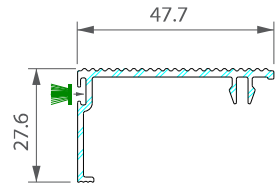

4461 3 & 4 PANE ALUMINIUM ADAPTOR

4427 END CAP FOR 3 & 4 PANE ALUMINIUM ADAPTOR

4426 BRUSH BLOCK SET

3403 FRAME INFILL TRIM

4466 BUMP STOP

4463 GLAZING BRIDGE

4460 THRESHOLD COVER TRIM

4464 LOW THRESHOLD COVER TRIM

Cills, Frame Extenders, Couplers

3033 CLIP-ON HEAD DRIP

3336 - 15MM ADD-ON

3330 - 25MM ADD-ON

3301 - 40MM ADD-ON

371 END CAP (for cill 367)

4429 LOW THRESHOLD END CAP

3257 END CAP (for cill 3337)

3337 - 95MM CILL

3258 END CAP (for cill 3338)

3338 - 150MM CILL

3259 END CAP (for cill 3339)

3339 - 180MM CILL

367 - 250MM CILL

4470 LETTER PLATE KIT

4428 LOW THRESHOLD BRUSH BLOCK