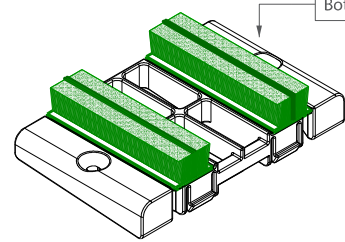

SLIDER24 - SLIDING DOOR SYSTEM

Main Profiles

4400 - OUTER FRAME

4410 - SASH

4435 - MIDRAIL

Glazing Bead

4432 28MM BEAD 3132 28MM BEAD 3038 36MM BEAD

4419 PVC INTERLOCK

4420 ALUMINIUM INTERLOCK

3429 INTERLOCK WOOL PILE

4422 INTERLOCK COVER TRIM

4416 BOTTOM FRAME INFILL

4402 STEEL TRACK

4417 FIXED PANE SUPPORT PACKER

4456 COVER TRIM

4462 ALUMINIUM LOW THRESHOLD

4461 3 & 4 PANE ALUMINIUM ADAPTOR

4427 END CAP FOR 3 & 4 PANE ALUMINIUM ADAPTOR

4426 BRUSH BLOCK SET

3403 FRAME INFILL TRIM

4466 BUMP STOP

4463 GLAZING BRIDGE

4460 THRESHOLD COVER TRIM

4464 LOW THRESHOLD COVER TRIM