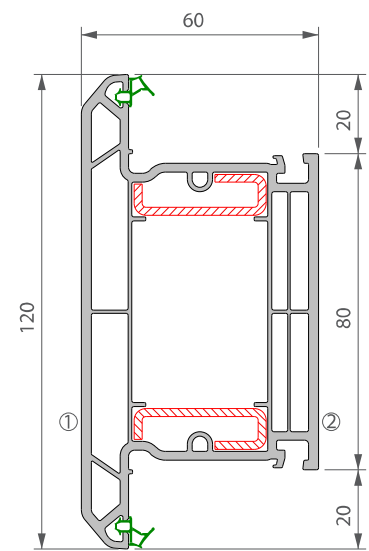

SLIDER24 - SLIDING DOOR SYSTEM

Main Profiles

4400 - OUTER FRAME

4410 - SASH

4435 - MIDRAIL

Glazing Bead

4432 28MM BEAD 3132 28MM BEAD 3038 36MM BEAD

4419 PVC INTERLOCK

4420 ALUMINIUM INTERLOCK

3429 INTERLOCK WOOL PILE

4422 INTERLOCK COVER TRIM

4416 BOTTOM FRAME INFILL

4402 STEEL TRACK

4417 FIXED PANE SUPPORT PACKER

4456 COVER TRIM

4462 ALUMINIUM LOW THRESHOLD

4461 3 & 4 PANE ALUMINIUM ADAPTOR

4427 END CAP FOR 3 & 4 PANE ALUMINIUM ADAPTOR

4426 BRUSH BLOCK SET

3403 FRAME INFILL TRIM

4466 BUMP STOP

4463 GLAZING BRIDGE

4460 THRESHOLD COVER TRIM

4464 LOW THRESHOLD COVER TRIM

3337 - 95MM CILL

3258 END CAP (for cill 3338)

3338 - 150MM CILL

3259 END CAP (for cill 3339)

3339 - 180MM CILL

367 - 250MM CILL

4470 LETTER PLATE KIT

4428 LOW THRESHOLD BRUSH BLOCK