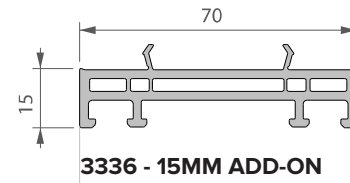

4461 3 & 4 PANE ALUMINIUM ADAPTOR

4427 END CAP FOR 3 & 4 PANE ALUMINIUM ADAPTOR

4426 BRUSH BLOCK SET

3403 FRAME INFILL TRIM

4466 BUMP STOP

4463 GLAZING BRIDGE

4460 THRESHOLD COVER TRIM

4464 LOW THRESHOLD COVER TRIM

Cills, Frame Extenders, Couplers

3033 CLIP-ON HEAD DRIP

3336 - 15MM ADD-ON

3330 - 25MM ADD-ON

3301 - 40MM ADD-ON

371 END CAP (for cill 367)

4429 LOW THRESHOLD END CAP

3257 END CAP (for cill 3337)