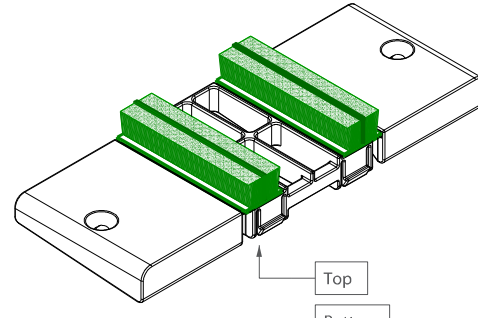

SLIDER24 - SLIDING DOOR SYSTEM

Main Profiles

4400 - OUTER FRAME

4410 - SASH

4435 - MIDRAIL

Glazing Bead

4432 28MM BEAD 3132 28MM BEAD 3038 36MM BEAD

4419 PVC INTERLOCK

4420 ALUMINIUM INTERLOCK

3429 INTERLOCK WOOL PILE

4422 INTERLOCK COVER TRIM

4416 BOTTOM FRAME INFILL

4402 STEEL TRACK

4417 FIXED PANE SUPPORT PACKER

4456 COVER TRIM

4462 ALUMINIUM LOW THRESHOLD

4461 3 & 4 PANE ALUMINIUM ADAPTOR

4427 END CAP FOR 3 & 4 PANE ALUMINIUM ADAPTOR

4426 BRUSH BLOCK SET

3403 FRAME INFILL TRIM

4466 BUMP STOP

4463 GLAZING BRIDGE

4460 THRESHOLD COVER TRIM

4464 LOW THRESHOLD COVER TRIM