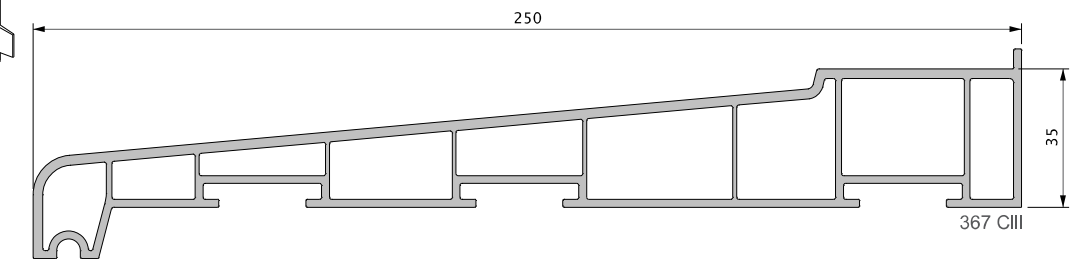

3337 - 95MM CILL

3258 END CAP (for cill 3338)

3338 - 150MM CILL

3259 END CAP (for cill 3339)

3339 - 180MM CILL

367 - 250MM CILL

4470 LETTER PLATE KIT

4428 LOW THRESHOLD BRUSH BLOCK