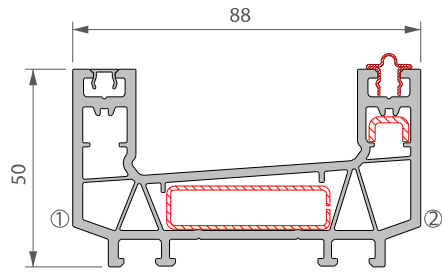

SLIDER24 - SLIDING DOOR SYSTEM

Main Profiles

4400 - OUTER FRAME

4410 - SASH

4435 - MIDRAIL

Glazing Bead

4432 28MM BEAD 3132 28MM BEAD 3038 36MM BEAD

4419 PVC INTERLOCK

4420 ALUMINIUM INTERLOCK

3429 INTERLOCK WOOL PILE

4422 INTERLOCK COVER TRIM

4416 BOTTOM FRAME INFILL

4402 STEEL TRACK

4417 FIXED PANE SUPPORT PACKER

4456 COVER TRIM

4462 ALUMINIUM LOW THRESHOLD

3337 - 95MM CILL

3258 END CAP (for cill 3338)

3338 - 150MM CILL

3259 END CAP (for cill 3339)

3339 - 180MM CILL

367 - 250MM CILL

4470 LETTER PLATE KIT

4428 LOW THRESHOLD BRUSH BLOCK