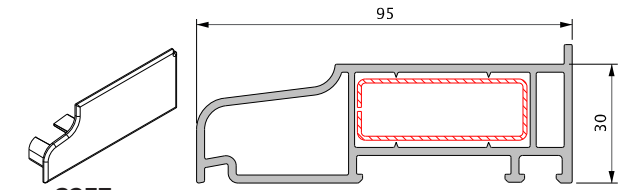

Cills, Frame Extenders, Couplers

3033 CLIP-ON HEAD DRIP

3336 - 15MM ADD-ON

3330 - 25MM ADD-ON

3301 - 40MM ADD-ON

371 END CAP (for cill 367)

4429 LOW THRESHOLD END CAP

3257 END CAP (for cill 3337)