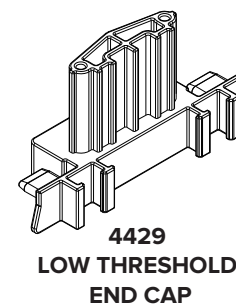

Cills, Frame Extenders, Couplers

3033 CLIP-ON HEAD DRIP

3336 - 15MM ADD-ON

3330 - 25MM ADD-ON

3301 - 40MM ADD-ON

371 END CAP (for cill 367)

4429 LOW THRESHOLD END CAP

3257 END CAP (for cill 3337)

3337 - 95MM CILL

3258 END CAP (for cill 3338)

3338 - 150MM CILL

3259 END CAP (for cill 3339)

3339 - 180MM CILL

367 - 250MM CILL

4470 LETTER PLATE KIT

4428 LOW THRESHOLD BRUSH BLOCK