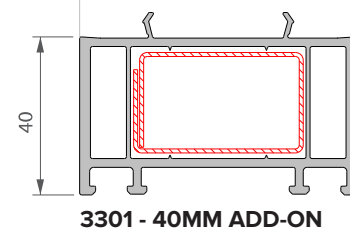

Cills, Frame Extenders, Couplers

3033 CLIP-ON HEAD DRIP

3336 - 15MM ADD-ON

3330 - 25MM ADD-ON

3301 - 40MM ADD-ON

371 END CAP (for cill 367)

4429 LOW THRESHOLD END CAP

3257 END CAP (for cill 3337)

3337 - 95MM CILL

3258 END CAP (for cill 3338)

3338 - 150MM CILL

3259 END CAP (for cill 3339)

3339 - 180MM CILL

367 - 250MM CILL

4470 LETTER PLATE KIT

4428 LOW THRESHOLD BRUSH BLOCK