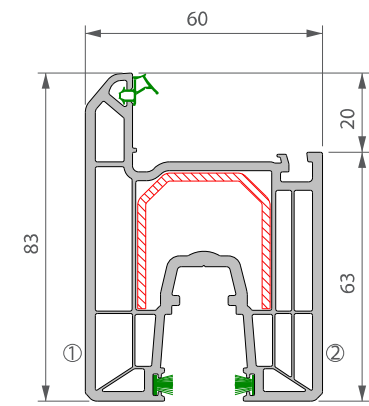

SLIDER24 - SLIDING DOOR SYSTEM

Main Profiles

4400 - OUTER FRAME

4410 - SASH

4435 - MIDRAIL

Glazing Bead

4432 28MM BEAD 3132 28MM BEAD 3038 36MM BEAD

4419 PVC INTERLOCK

4420 ALUMINIUM INTERLOCK

3429 INTERLOCK WOOL PILE

4422 INTERLOCK COVER TRIM

4416 BOTTOM FRAME INFILL

4402 STEEL TRACK

4417 FIXED PANE SUPPORT PACKER

4456 COVER TRIM

4462 ALUMINIUM LOW THRESHOLD

4461 3 & 4 PANE ALUMINIUM ADAPTOR

4427 END CAP FOR 3 & 4 PANE ALUMINIUM ADAPTOR

4426 BRUSH BLOCK SET

3403 FRAME INFILL TRIM

4466 BUMP STOP

4463 GLAZING BRIDGE

4460 THRESHOLD COVER TRIM

4464 LOW THRESHOLD COVER TRIM

3337 - 95MM CILL

3258 END CAP (for cill 3338)

3338 - 150MM CILL

3259 END CAP (for cill 3339)

3339 - 180MM CILL

367 - 250MM CILL

4470 LETTER PLATE KIT

4428 LOW THRESHOLD BRUSH BLOCK