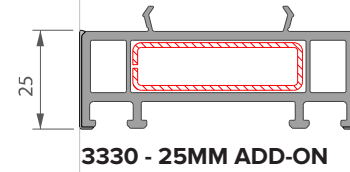

4461 3 & 4 PANE ALUMINIUM ADAPTOR

4427 END CAP FOR 3 & 4 PANE ALUMINIUM ADAPTOR

4426 BRUSH BLOCK SET

3403 FRAME INFILL TRIM

4466 BUMP STOP

4463 GLAZING BRIDGE

4460 THRESHOLD COVER TRIM

4464 LOW THRESHOLD COVER TRIM

Cills, Frame Extenders, Couplers

3033 CLIP-ON HEAD DRIP

3336 - 15MM ADD-ON

3330 - 25MM ADD-ON

3301 - 40MM ADD-ON

371 END CAP (for cill 367)

4429 LOW THRESHOLD END CAP

3257 END CAP (for cill 3337)