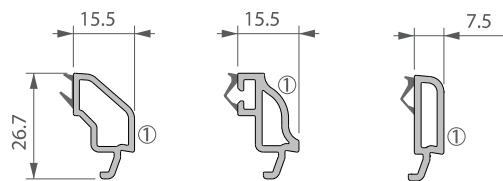

SLIDER24 - SLIDING DOOR SYSTEM

Main Profiles

4400 - OUTER FRAME

4410 - SASH

4435 - MIDRAIL

Glazing Bead

4432 28MM BEAD 3132 28MM BEAD 3038 36MM BEAD

4419 PVC INTERLOCK