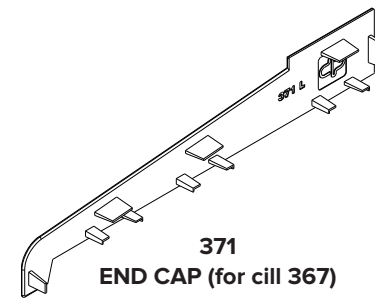

Cills, Frame Extenders, Couplers

3033 CLIP-ON HEAD DRIP

3336 - 15MM ADD-ON

3330 - 25MM ADD-ON

3301 - 40MM ADD-ON

371 END CAP (for cill 367)

4429 LOW THRESHOLD END CAP

3257 END CAP (for cill 3337)

3337 - 95MM CILL

3258 END CAP (for cill 3338)

3338 - 150MM CILL

3259 END CAP (for cill 3339)

3339 - 180MM CILL

367 - 250MM CILL

4470 LETTER PLATE KIT

4428 LOW THRESHOLD BRUSH BLOCK