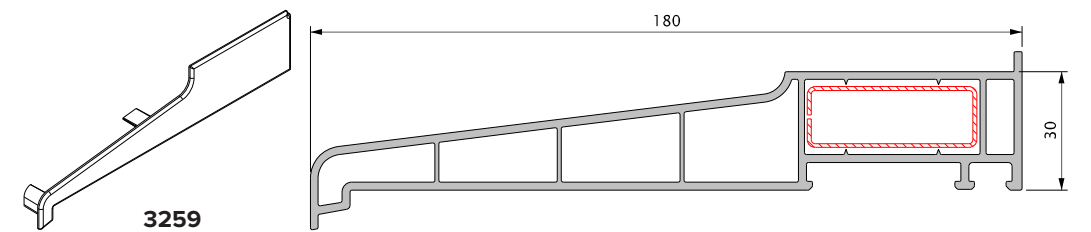

3259 END CAP (for cill 3339)

3339 - 180MM CILL