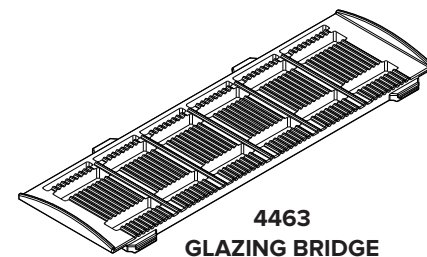

4420 ALUMINIUM INTERLOCK

3429 INTERLOCK WOOL PILE

4422 INTERLOCK COVER TRIM

4416 BOTTOM FRAME INFILL

4402 STEEL TRACK

4417 FIXED PANE SUPPORT PACKER

4456 COVER TRIM

4462 ALUMINIUM LOW THRESHOLD

4461 3 & 4 PANE ALUMINIUM ADAPTOR

4427 END CAP FOR 3 & 4 PANE ALUMINIUM ADAPTOR

4426 BRUSH BLOCK SET

3403 FRAME INFILL TRIM

4466 BUMP STOP

4463 GLAZING BRIDGE

4460 THRESHOLD COVER TRIM

4464 LOW THRESHOLD COVER TRIM

Cills, Frame Extenders, Couplers

3033 CLIP-ON HEAD DRIP

3336 - 15MM ADD-ON

3330 - 25MM ADD-ON

3301 - 40MM ADD-ON

371 END CAP (for cill 367)

4429 LOW THRESHOLD END CAP

3257 END CAP (for cill 3337)