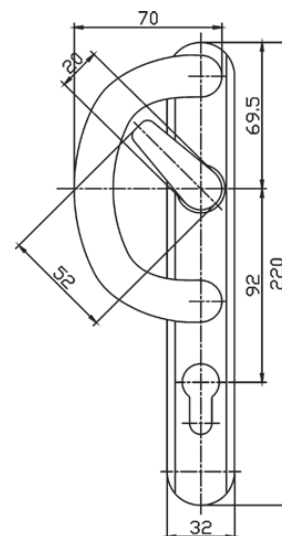

GREENTEQ ALPHA PATIO PULL HANDLES

The Deceuninck Slider24 door is operated by the greenteQ Alpha patio pull handles. As part of the greenteQ suite, the handles are available in colours to perfectly match the window and residential door handles from the same collection.

- Six finishes available: White, Black, PVD Gold, Polished Chrome, Satin Chrome and Smokey Chrome.
- Available with or without a cylinder hole.
- Covered by the greenteQ 10 year guarantee

Blank external backplates available for use when the handle is only required on the inside of the door.

PEMBROKE INVINCIBLE HANDLE SET

The Deceuninck Slider24+ door is operated by the Pembroke Invincible door handle set. Used with the Invincible high security cylinder this enables the door to meet the requirements of Approved Document Q.

- Longer lever to ease operation
- Dedicated design to suit Invincible cylinder
- Available in White, Gold, Chrome & Graphite