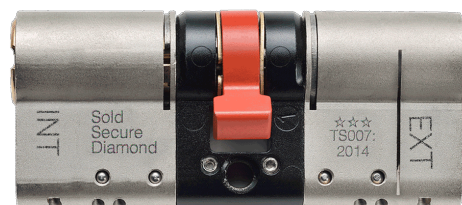

## ERA PAS 24 HOOK LOCK WITH CORNER DRIVE

- Meets PAS24 Security standards for the Slider24+
- Bi-directional hook throw for additional security against jemmying
- Forged brass hooks
- 12 point locking
- Anti-lift device
- PAS 24/SBD certified

## GREENTEQ GAMMA Q-STAR SECURITY CYLINDER

The greenteQ Gamma Q-Star Profile Cylinder is TS007:2014 approved and has achieved 1 Star rating.

A premium quality product that features protection against bumping, picking and drilling. Both sides also have a sacrificial break point to hamper attempts to gain entry by snapping the cylinder.

## ULTION 3\* SECURITY CYLINDER

The Ultion lock has been tested to the needs of the British Standard TS007 3 star, without having to be bolstered with an expensive high security handle or guard.

When Ultion is locked it is the actual centre cam that gets independently secured, not secured to the internal plug – this means that even when the key is left on the inside of the lock, Ultion is still secure.